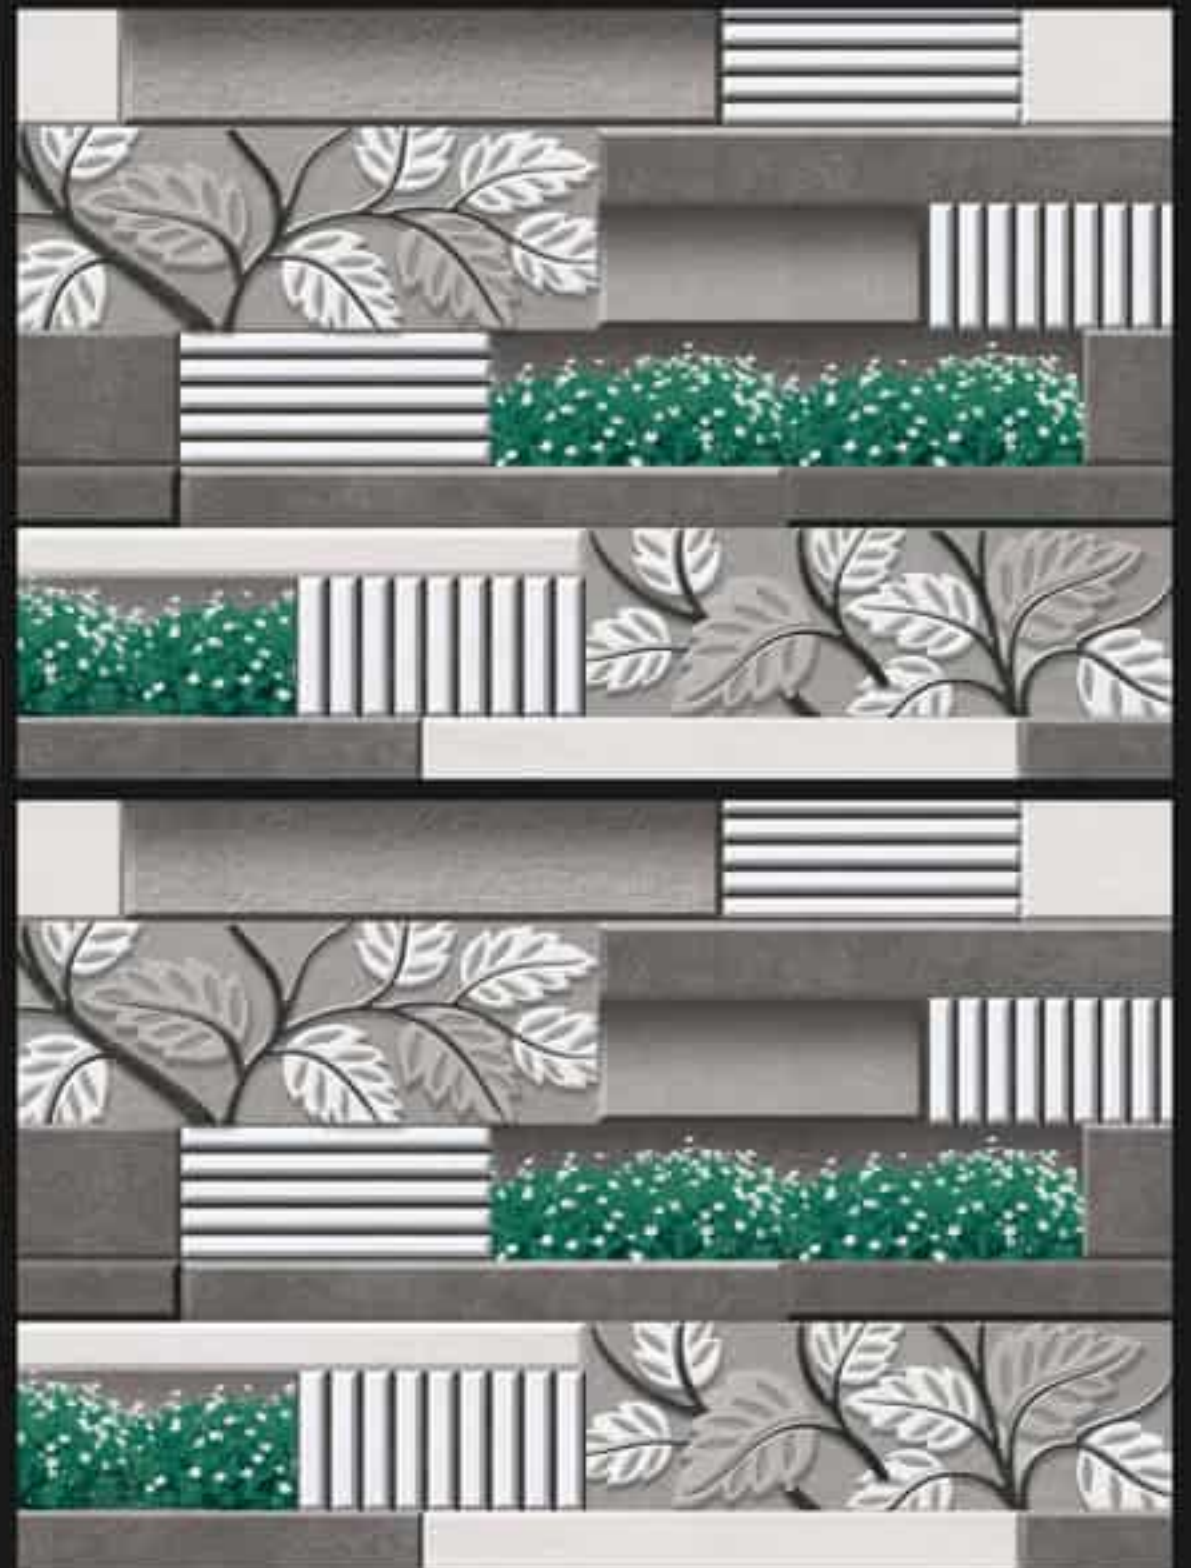

450x300MM
GLOSSY

Spenzen
DIGITAL WALL TILES

11236