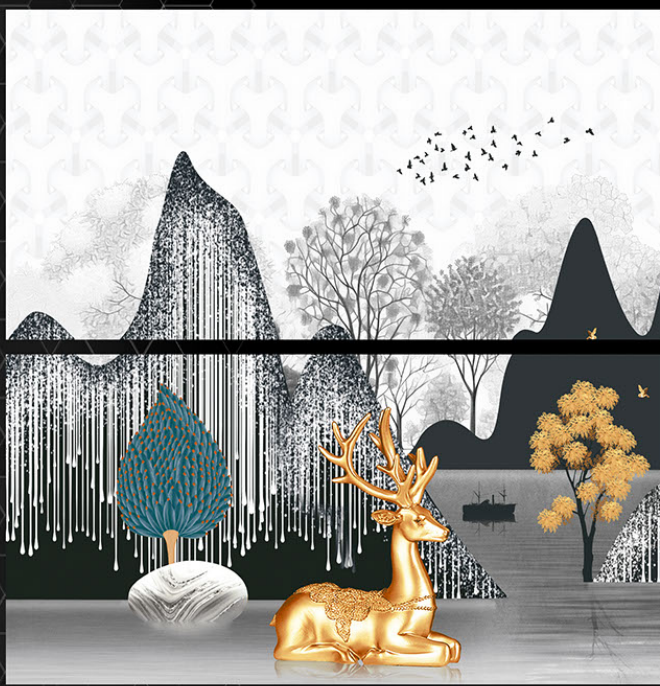

71839-DK

Matching Floors are available in 300 x 300mm