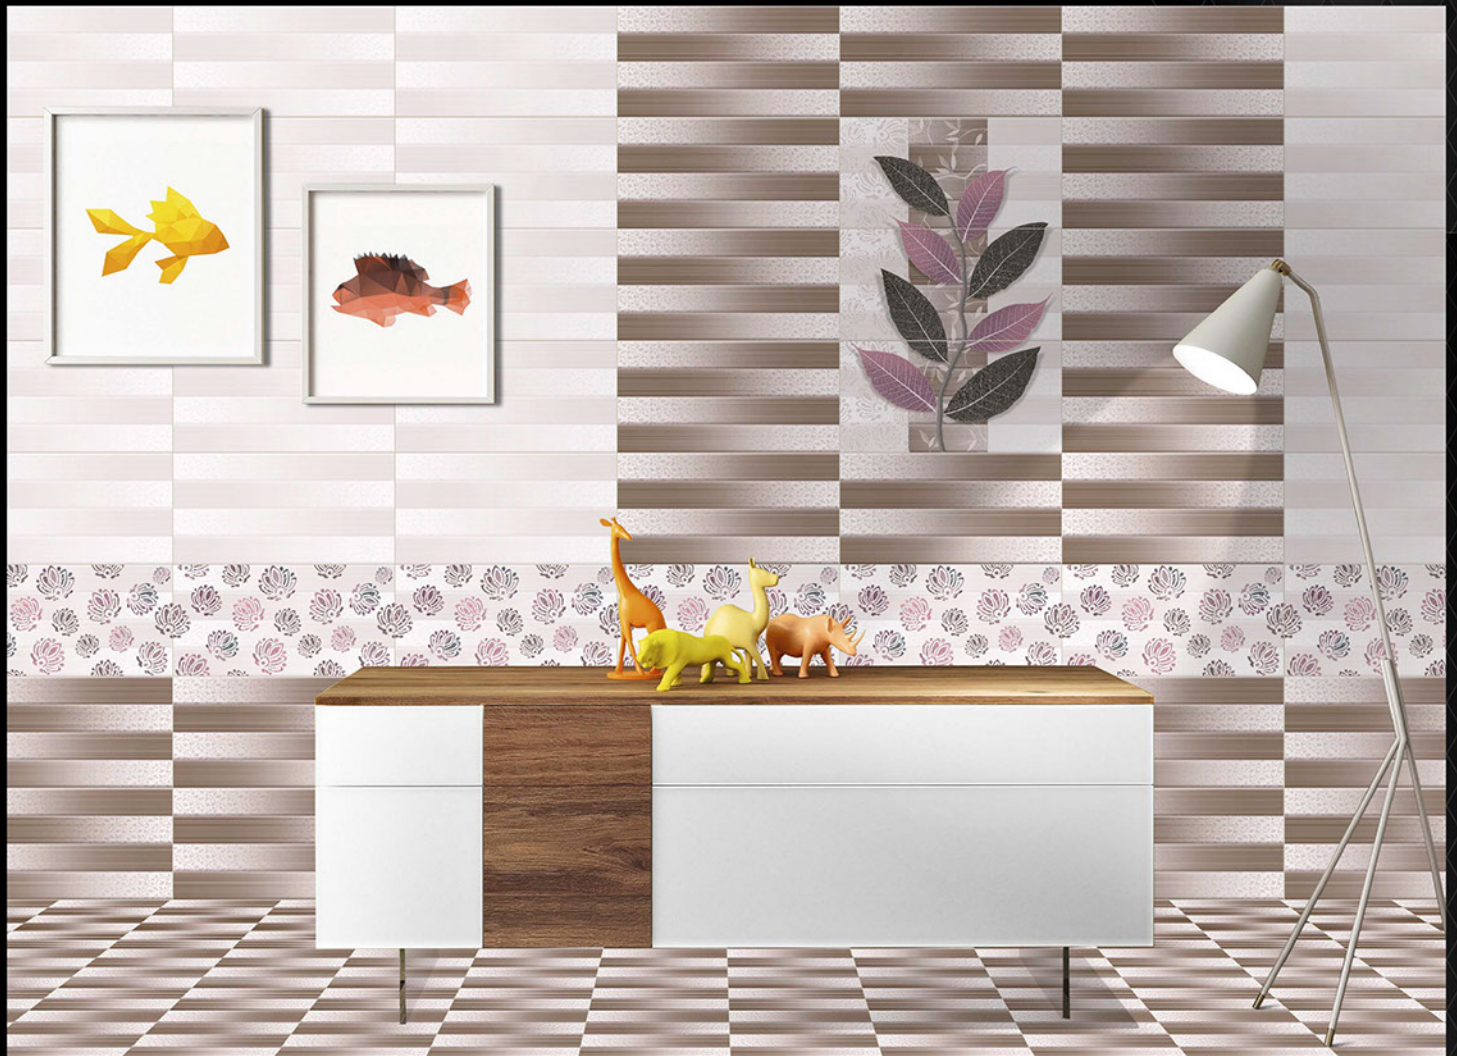

DIGITAL WALL
TILES

**300x
600mm**
GLOSSY FINISH ■