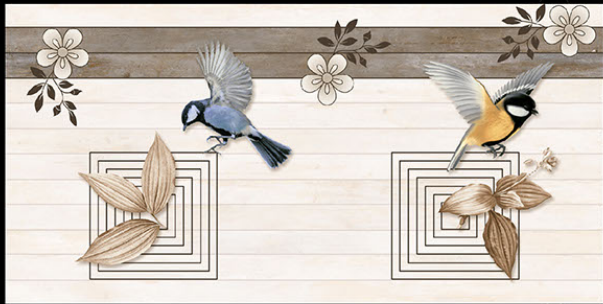

71833-HL-1

71833-DK

Matching Floors are available in 300 x 300mm

DIGITAL WALL
TILES

300x
600mm

GLOSSY FINISH ■

71834-LT

71834-DK