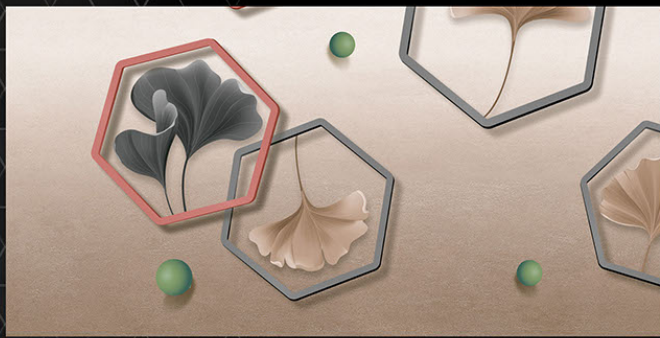

71836-HL-2-A-B-C-D

Matching Floors are available in 300 x 300mm