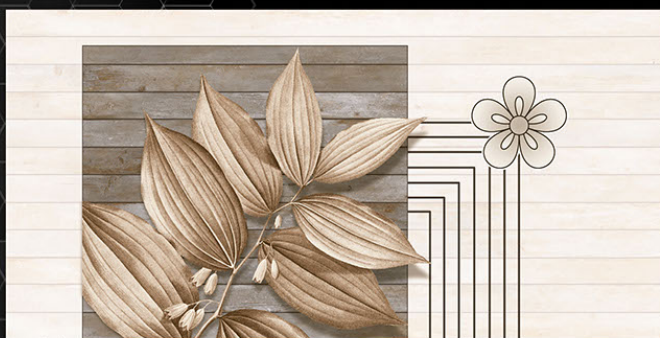

71834-HL-2-A-B-C-D

Matching Floors are available in 300 x 300mm