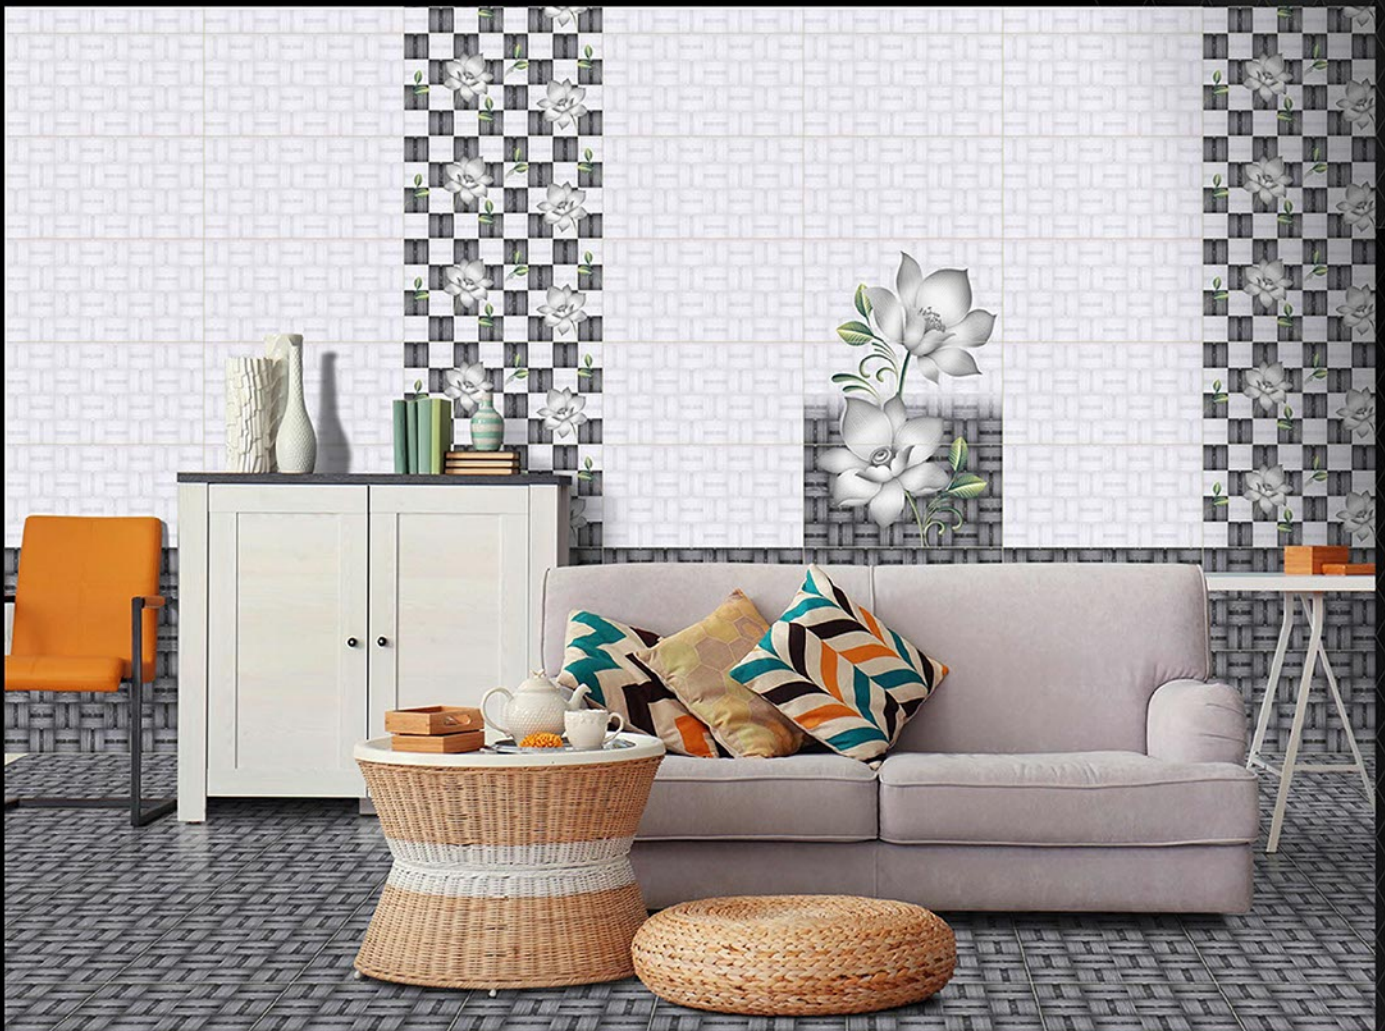

Matching Floors are available in 300 x 300mm

DIGITAL WALL  
TILES

**300x  
600mm**  
GLOSSY FINISH ■

**Spenzen®**  
DIGITAL WALL TILES

71591-LT  
71591-DK  
[PLAIN]

71591-HL-2 [A-B-C]  
[PLAIN]

71591-HL-1  
[PLAIN]