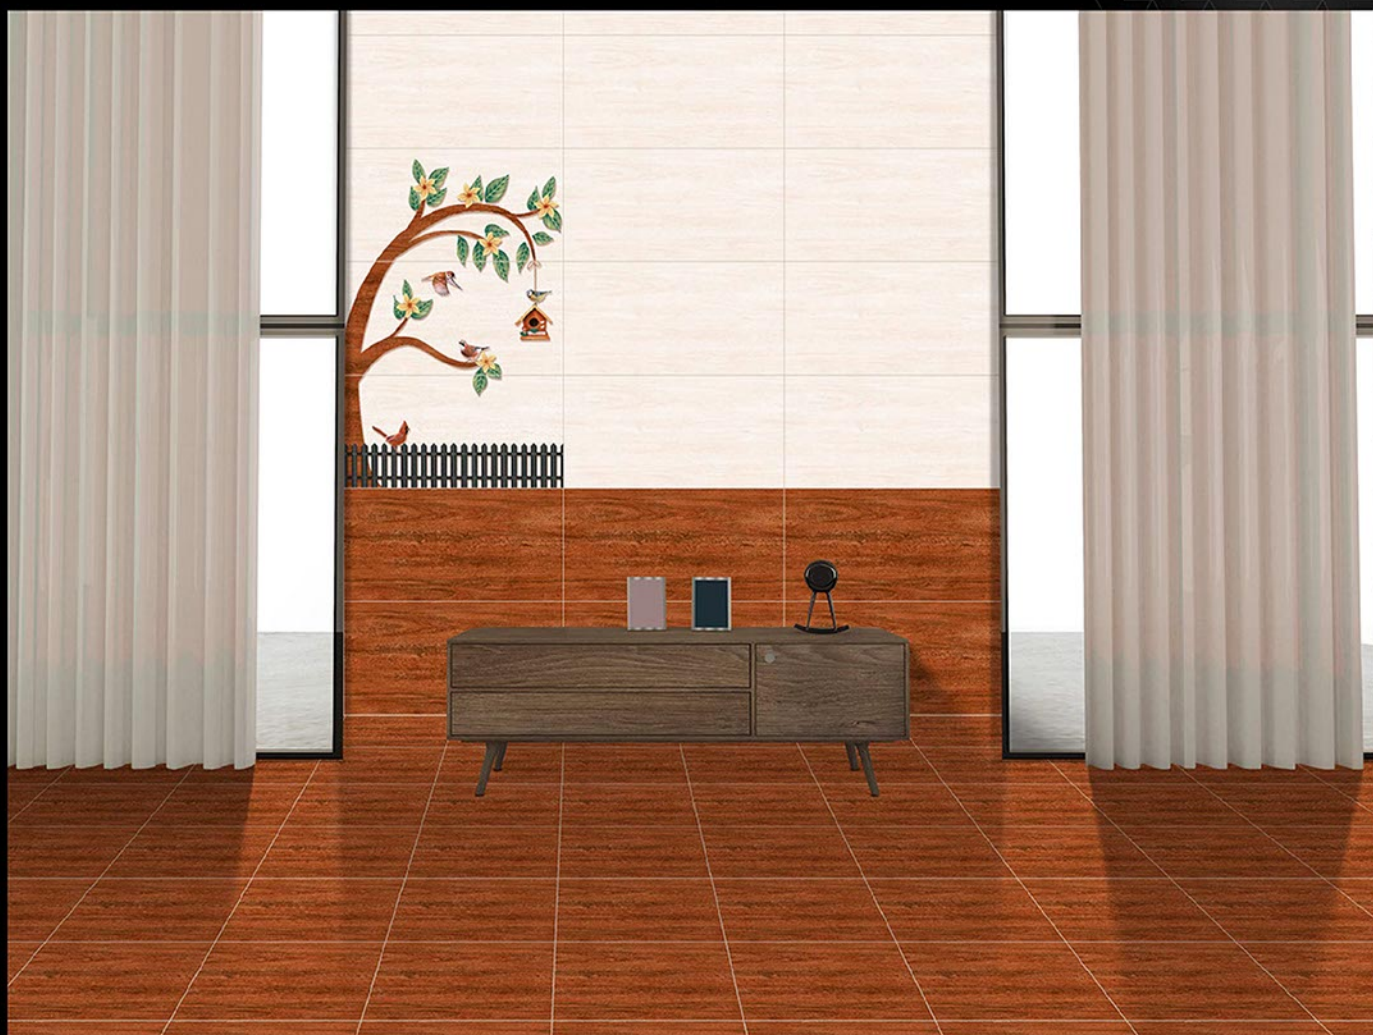

DIGITAL WALL  
TILES

**300x  
600mm**  
GLOSSY FINISH ■

**Spenzen®**  
DIGITAL WALL TILES

71581-LT  
71581-DK  
[PLAIN]

71581-HL-1 [A-B-C]  
[PLAIN]

Matching Floors are available in 300 x 300mm

DIGITAL WALL  
TILES