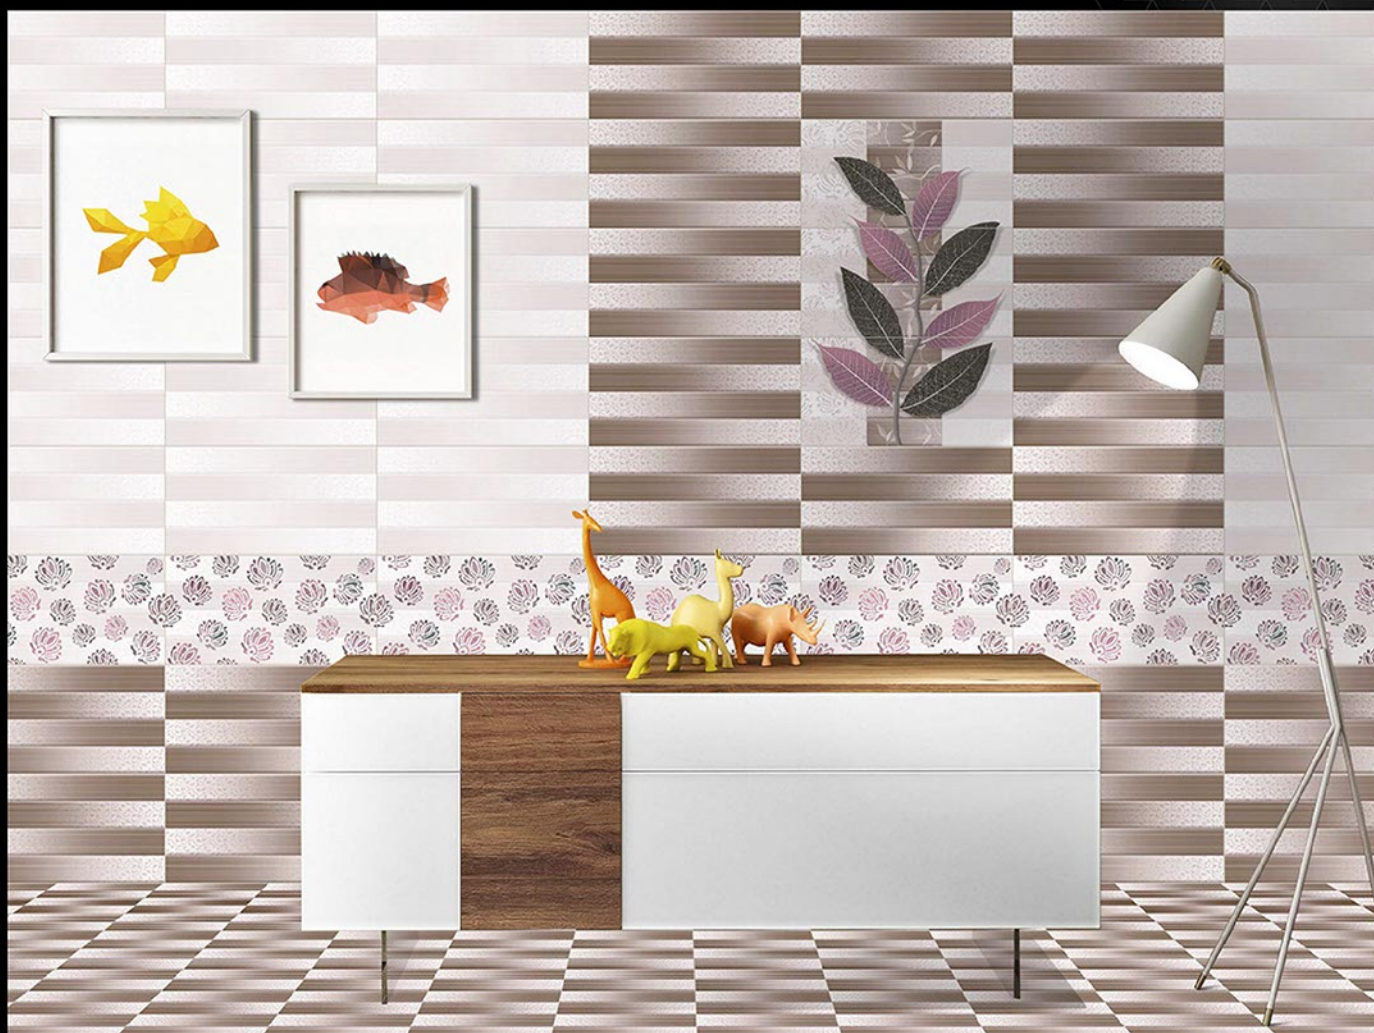

Matching Floors are available in 300 x 300mm

DIGITAL WALL  
TILES

**300x  
600mm**  
GLOSSY FINISH

**Spenzen®**  
DIGITAL WALL TILES

71578-LT  
71578-DK  
[PLAIN]

71578-HL-2 [A-B-C]  
[PLAIN]

71578-HL-1  
[PLAIN]