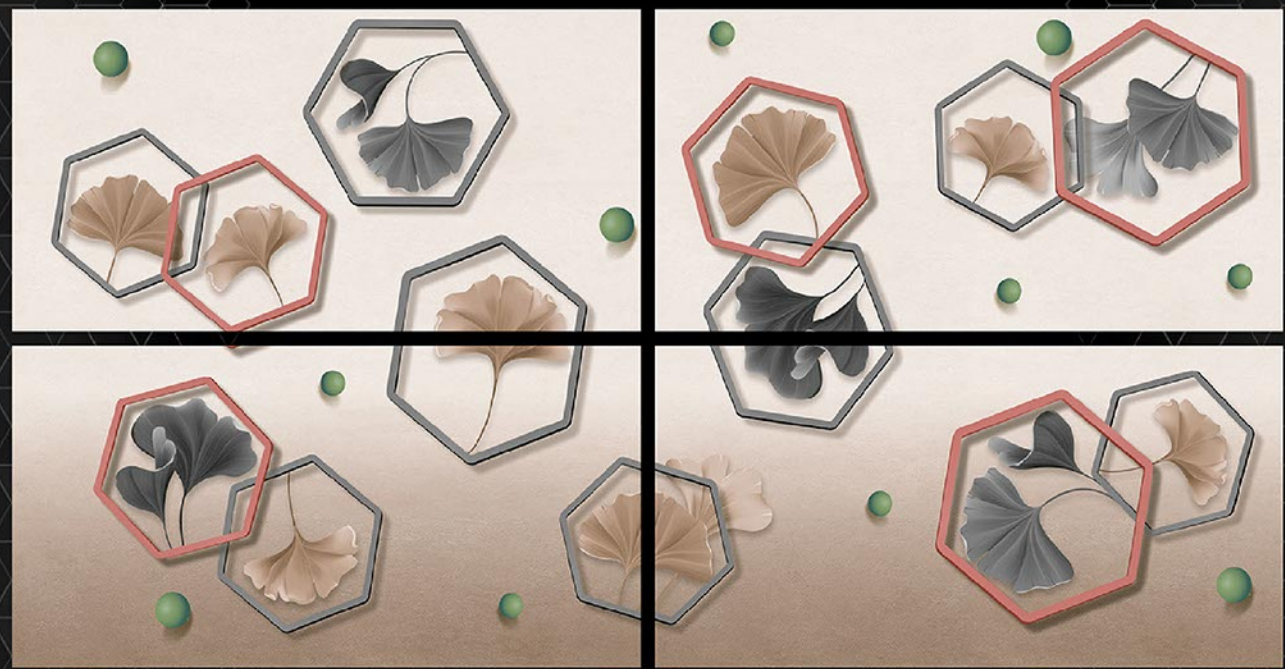

GLOSSY FINISH ■

71836-LT

71836-DK

71836-HL-1

71836-HL-2-A-B-C-D

Matching Floors are available in 300 x 300mm

DIGITAL WALL  
TILES

**300x  
600mm**  
GLOSSY FINISH ■