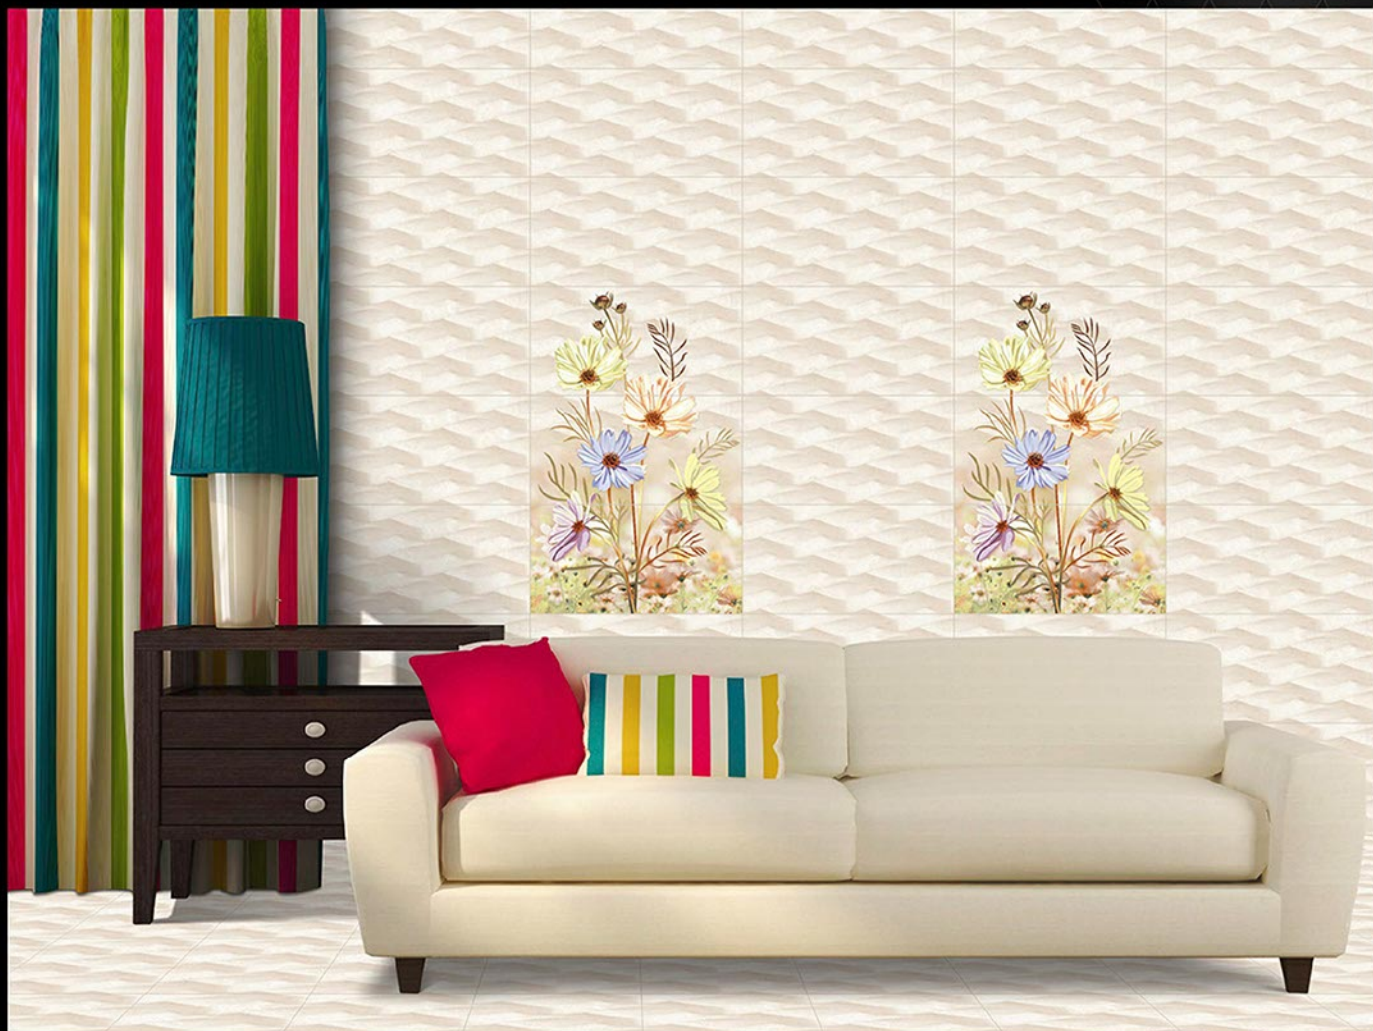

71584-HL-1 [A-B-C]
[PLAIN]

Matching Floors are available in 300 x 300mm