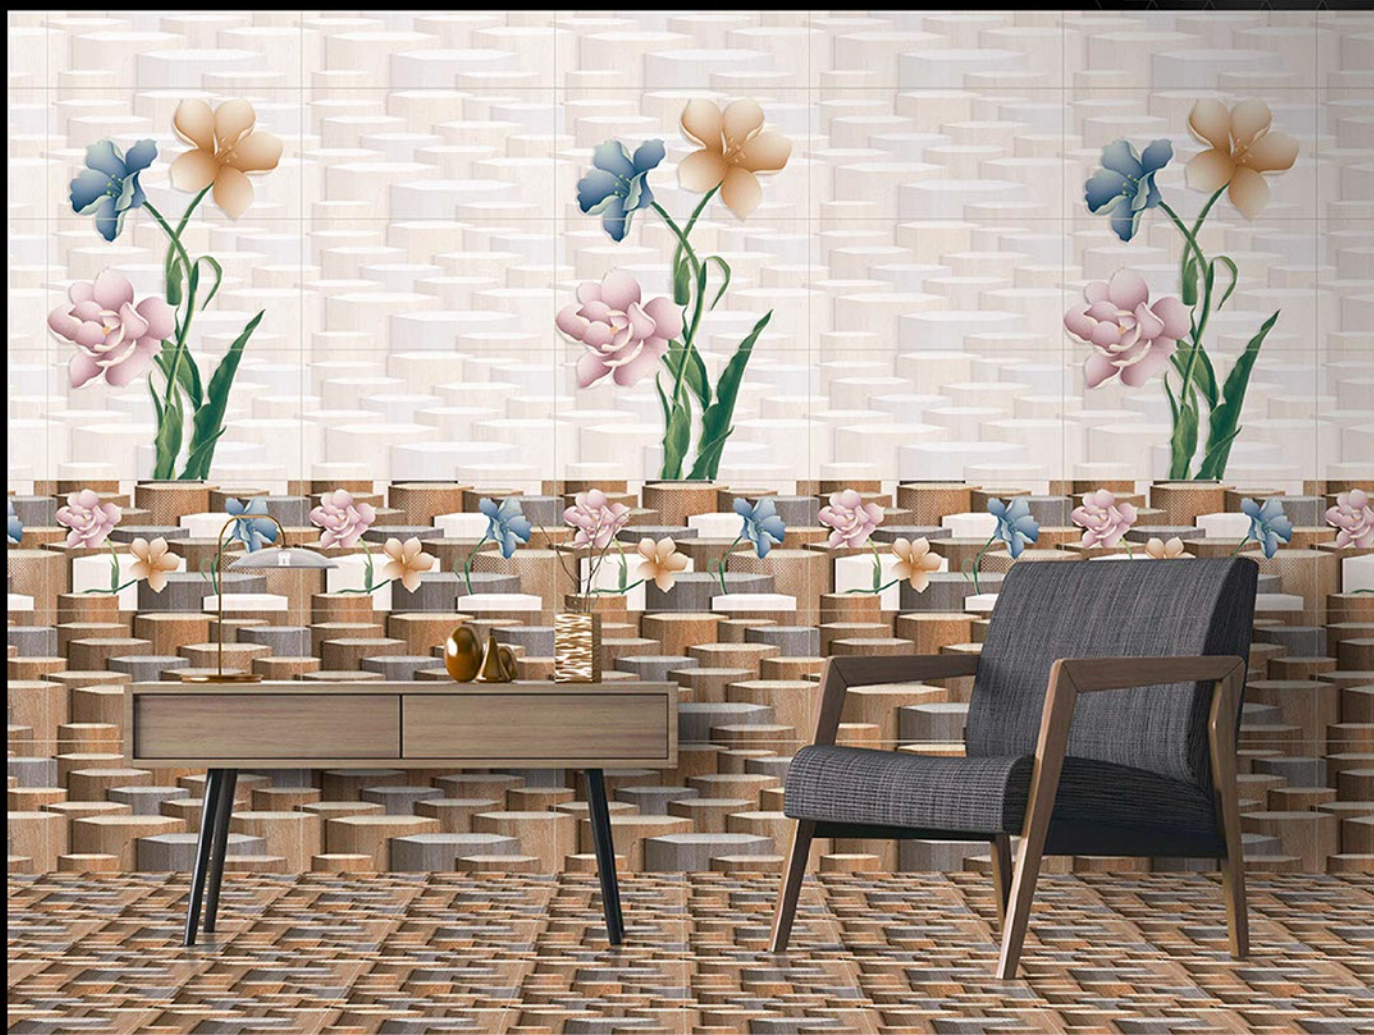

71586-HL-2 [A-B-C]
[PLAIN]

71586-HL-1
[PLAIN]

Matching Floors are available in 300 x 300mm