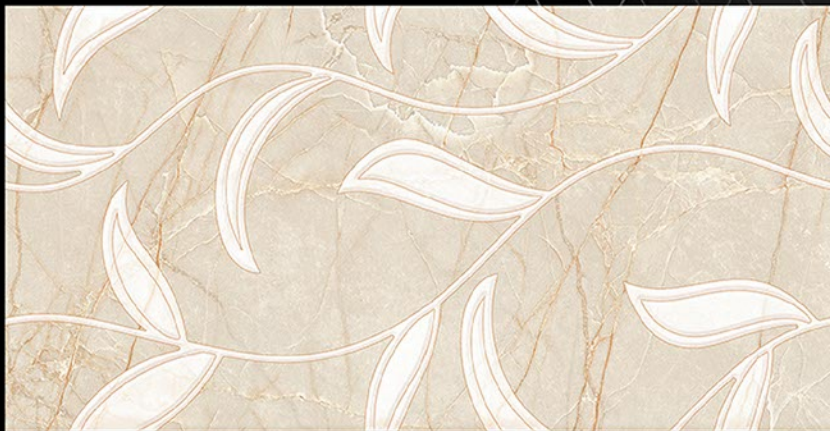

Spenzen[®]
DIGITAL WALL TILES

DIGITAL WALL
TILES

**300x
600mm**
GLOSSY FINISH ■

Spenzen[®]
DIGITAL WALL TILES

GLOSSY
SERIES

DIGITAL WALL
TILES

300x
600mm
GLOSSY FINISH ■

1005-LT