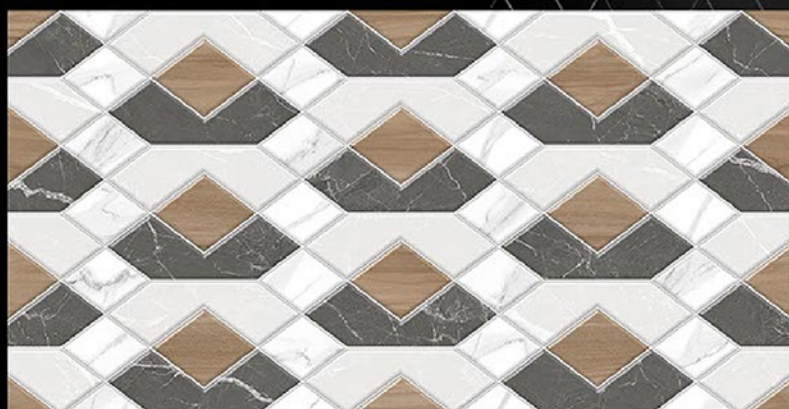

71910-L

Matching Floors are available in 300 x 300mm

DIGITAL WALL  
TILES

**300x**  
**600mm**  
GLOSSY FINISH ■

**Spenzen**  
DIGITAL WALL TILES

71929-L

71929-HL-1

71929-D