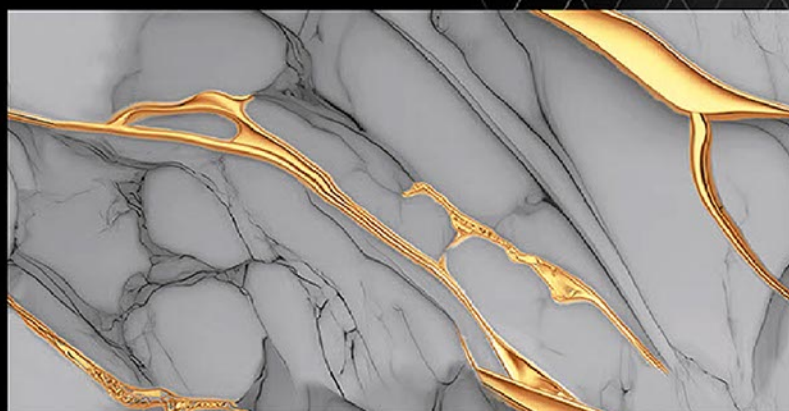

70362-D

Matching Floors are available in 300 x 300mm