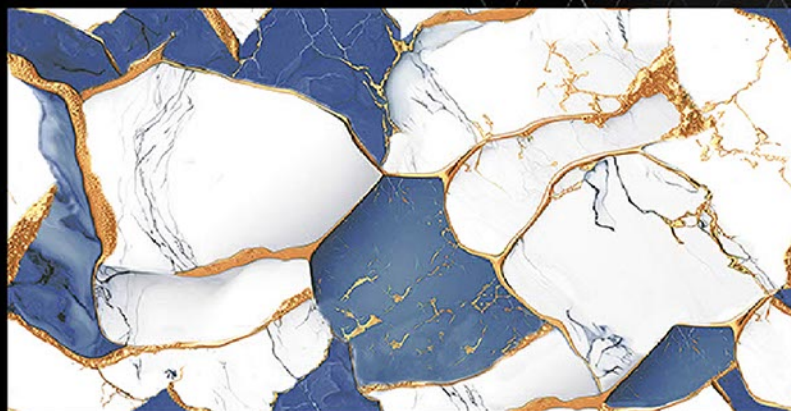

DIGITAL WALL
TILES

**300x
600mm**
GLOSSY FINISH ■

Spenzen
DIGITAL WALL TILES

70357-L