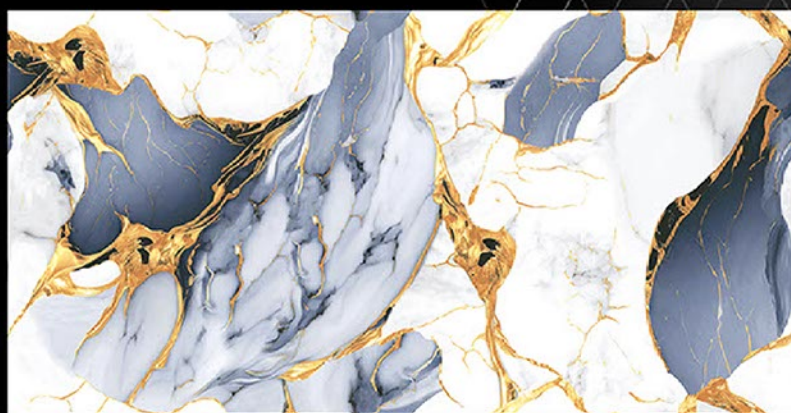

70353-L

Matching Floors are available in 300 x 300mm