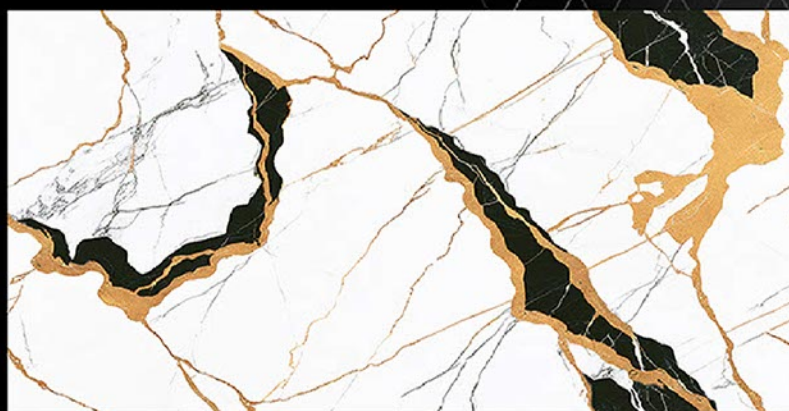

DIGITAL WALL  
TILES

**300x**  
**600mm**  
GLOSSY FINISH ■

  
**Spenzen**<sup>®</sup>  
DIGITAL WALL TILES

70351-L

70351-HL-1

70351-L

Matching Floors are available in 300 x 300mm

DIGITAL WALL  
TILES