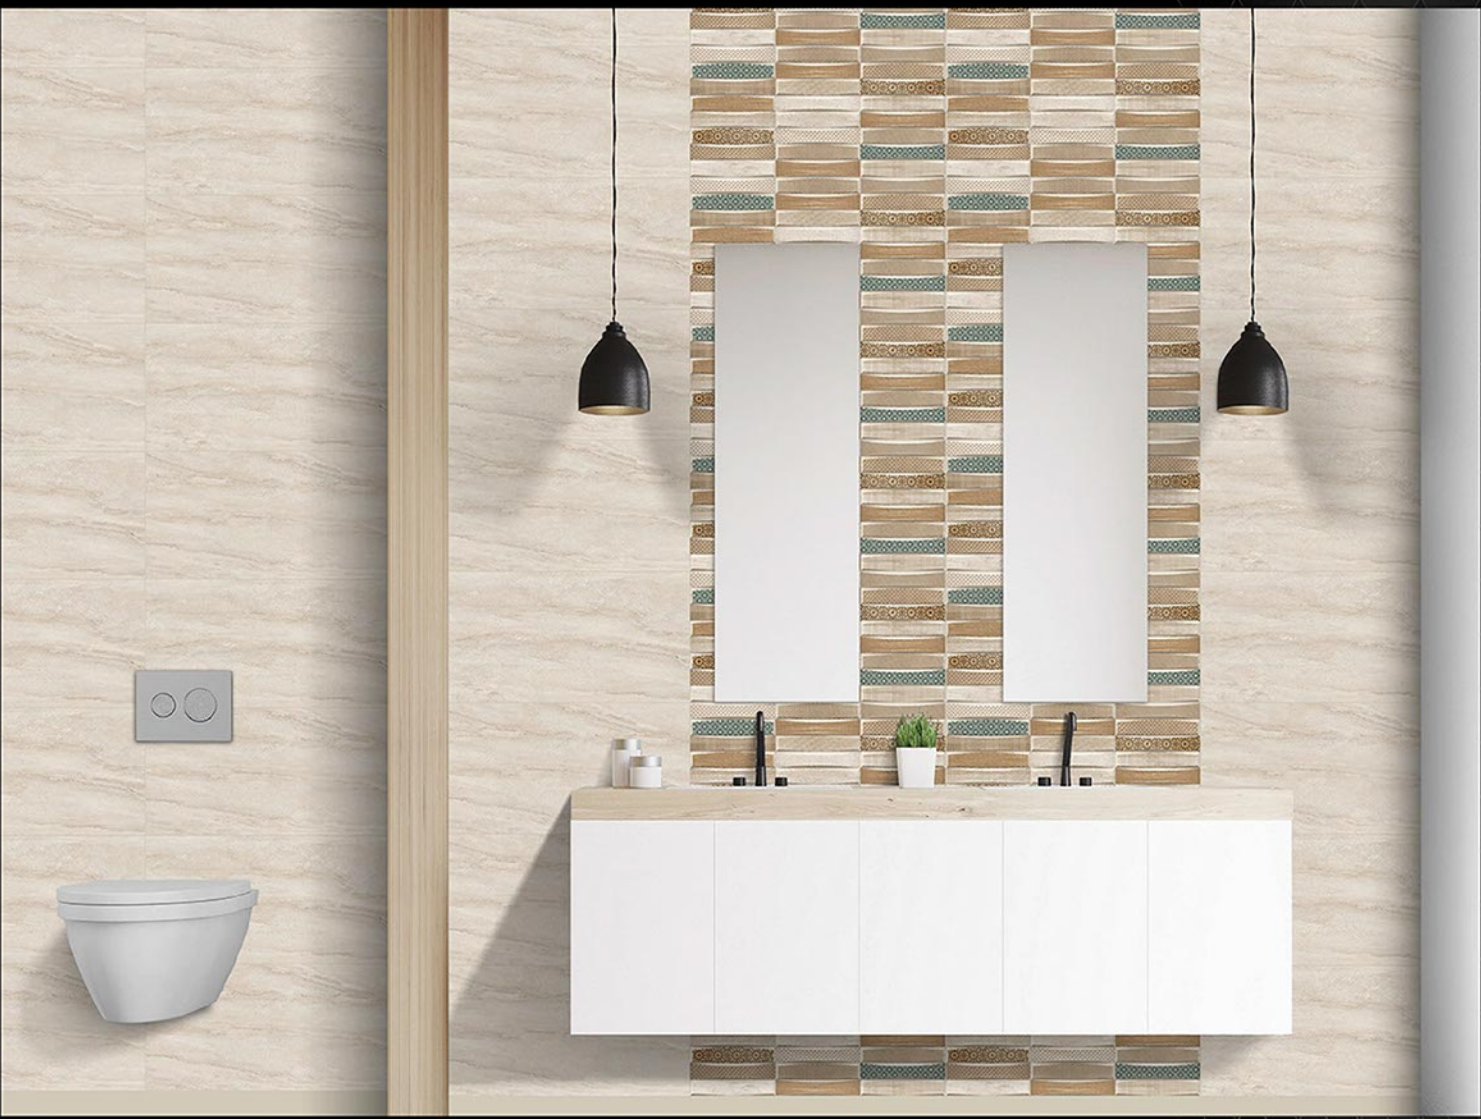

71473-HL-1

Matching Floors are available in 300 x 300mm

DIGITAL WALL
TILES

**300x
600mm**
GLOSSY FINISH ■

71474-DK [R]

71474-HL-1

Matching Floors are available in 300 x 300mm

DIGITAL WALL
TILES