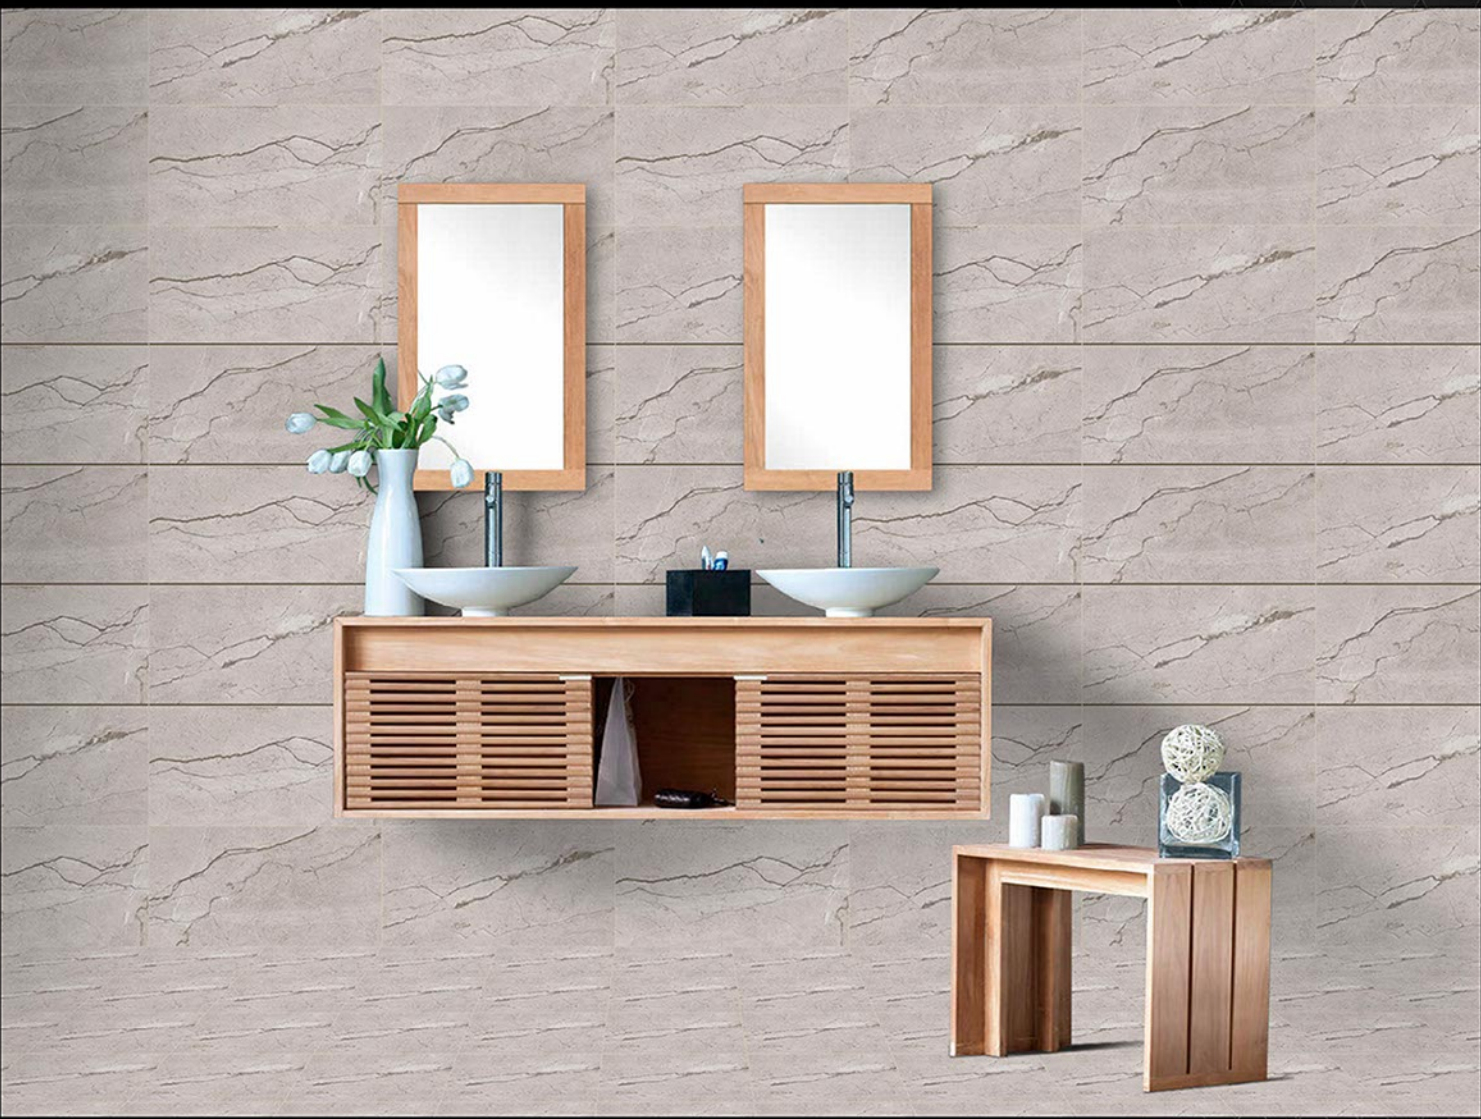

Matching Floors are available in 300 x 300mm

DIGITAL WALL
TILES

**300x
600mm**
GLOSSY FINISH

71453-DK [R]

71453-HL-1 [R]

Matching Floors are available in 300 x 300mm

DIGITAL WALL
TILES

**300x
600mm**
GLOSSY FINISH ■