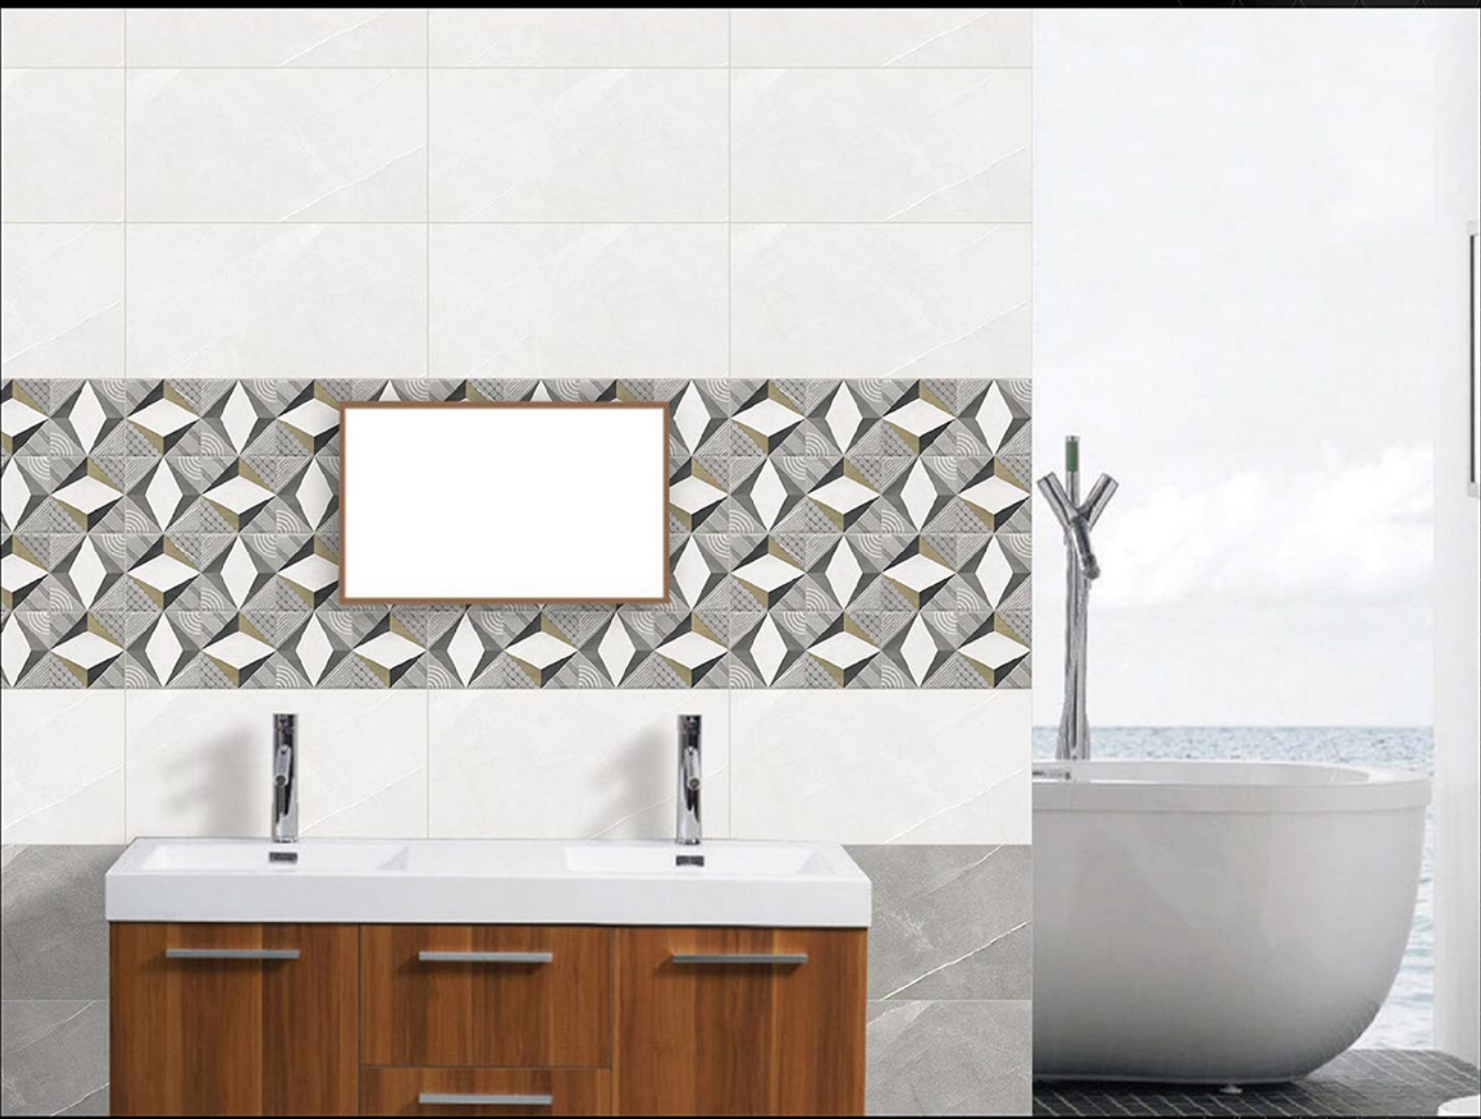

Matching Floors are available in 300 x 300mm

DIGITAL WALL
TILES

**300x
600mm**
GLOSSY FINISH ■

71478-LT [R]
71478-DK [R]

71478-HL-1

Matching Floors are available in 300 x 300mm

DIGITAL WALL
TILES

300x
600mm
GLOSSY FINISH