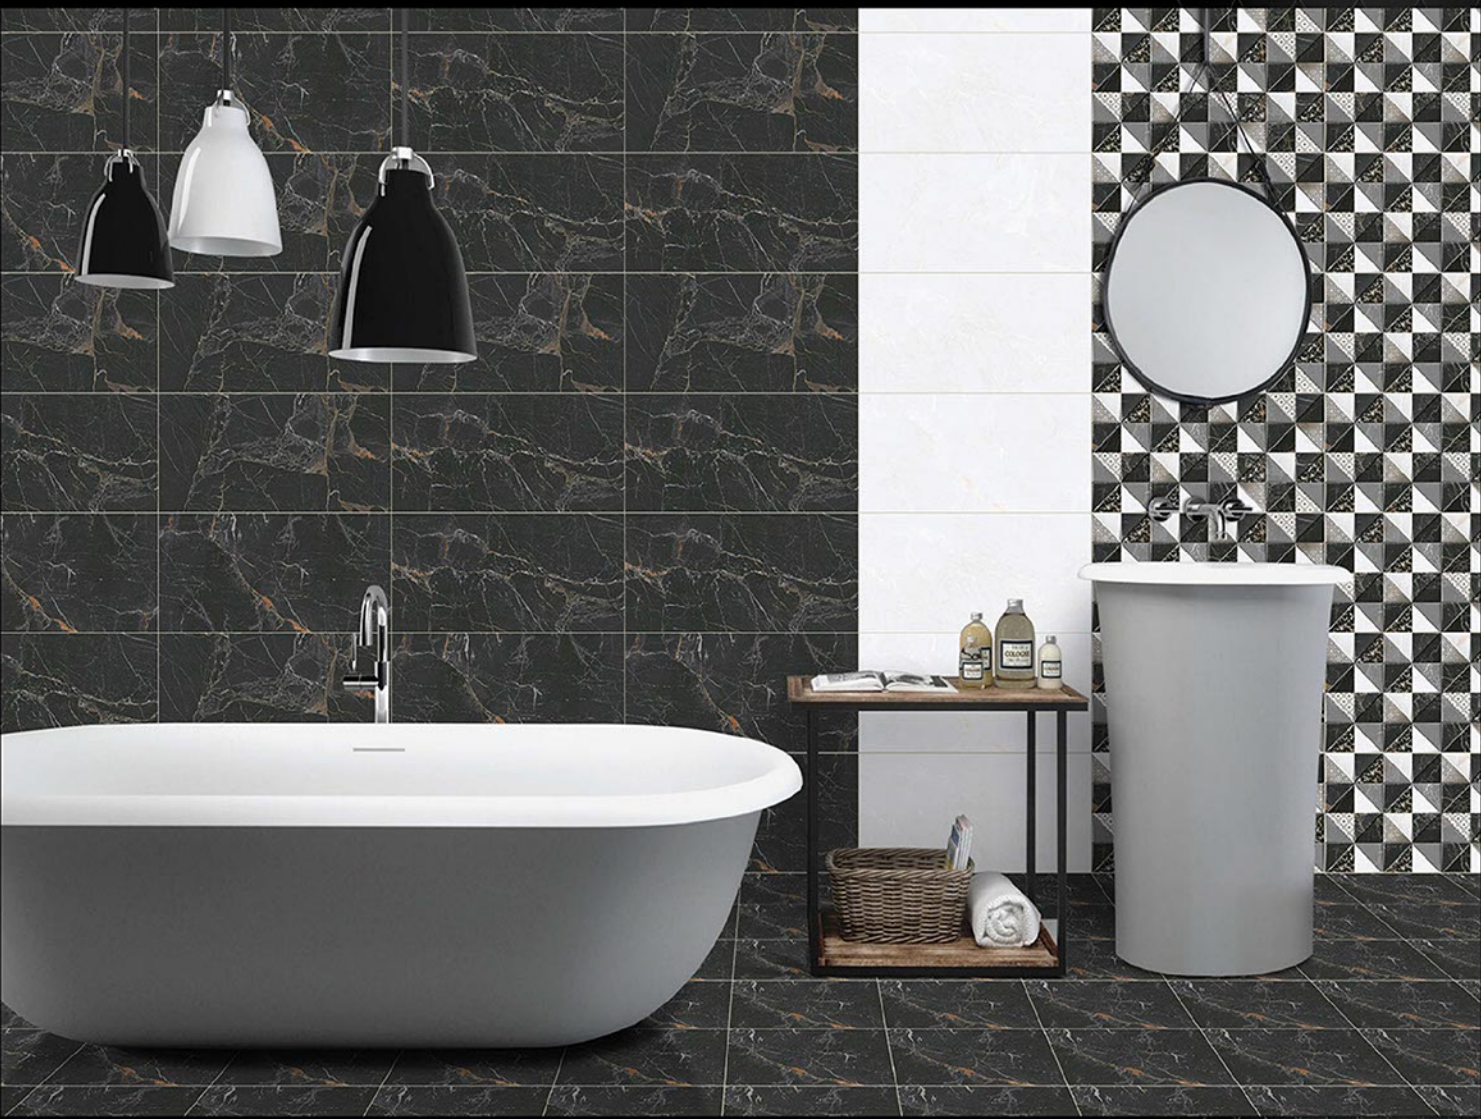

71467-HL-1

Matching Floors are available in 300 x 300mm