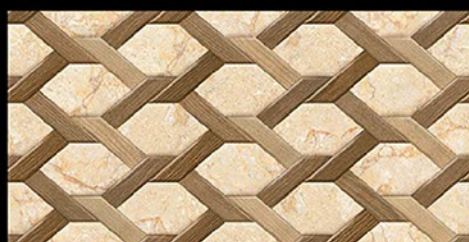

DIGITAL WALL
TILES

**300x
600mm**
GLOSSY FINISH ■

71492-LT [R]
71492-DK [R]