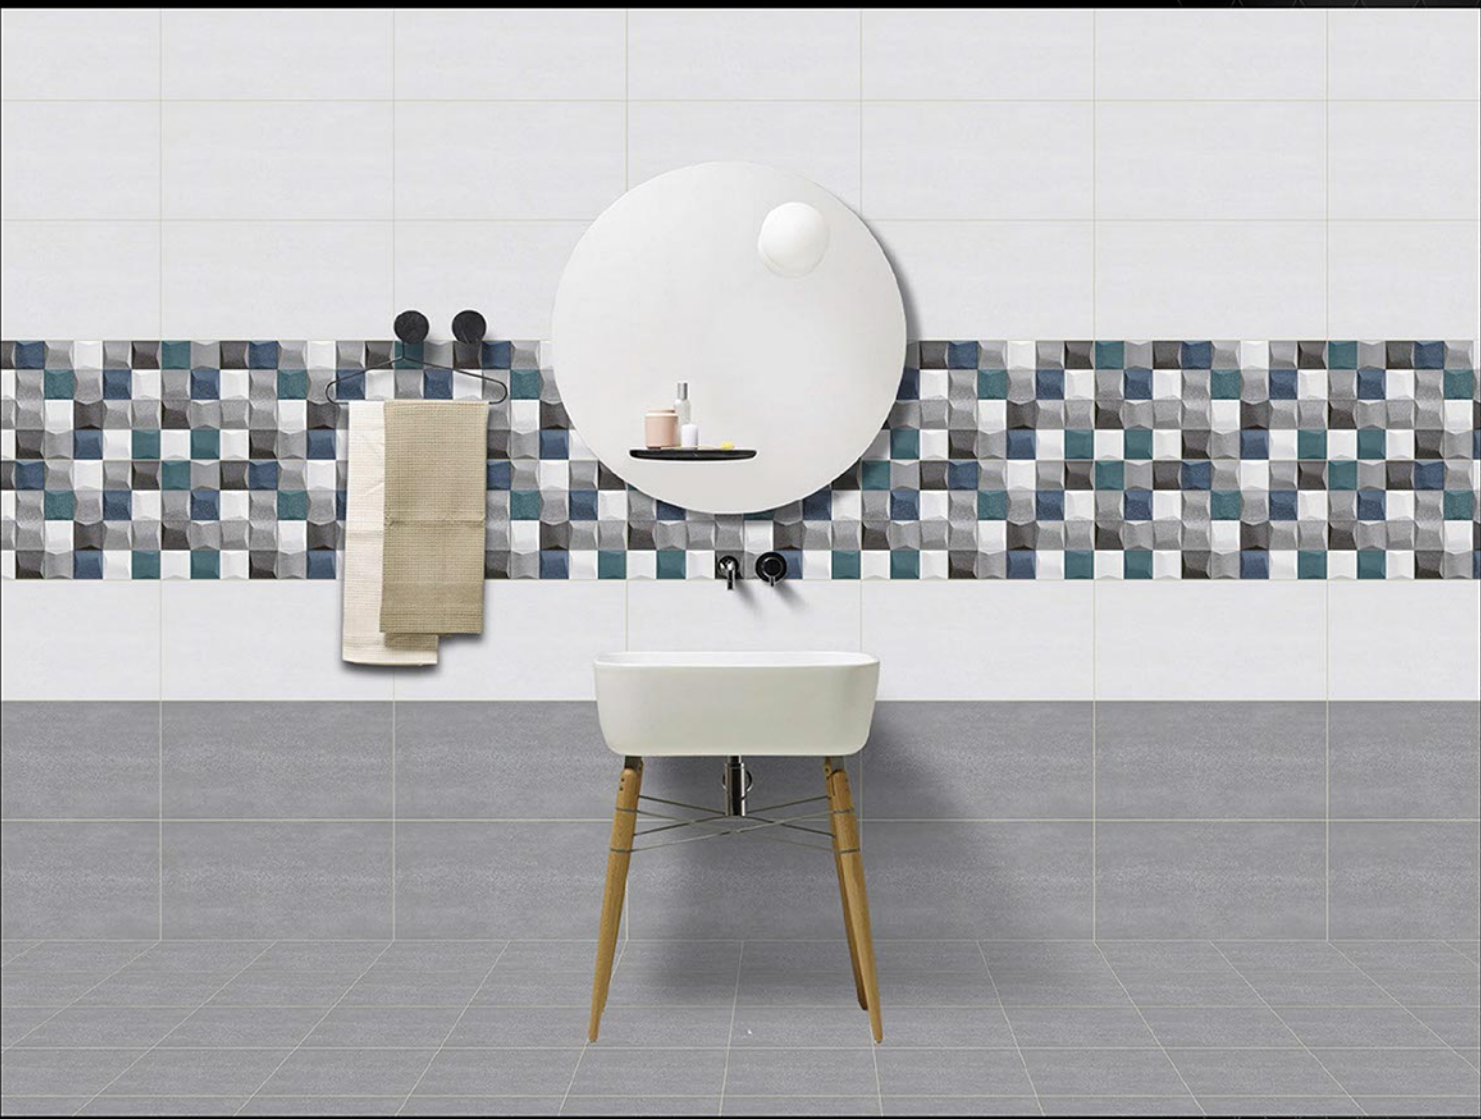

71528-LT
71528-DK

71528-HL-1