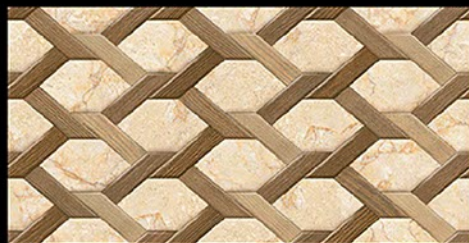

DIGITAL WALL
TILES

**300x
600mm**
GLOSSY FINISH ■

71492-LT [R]
71492-DK [R]