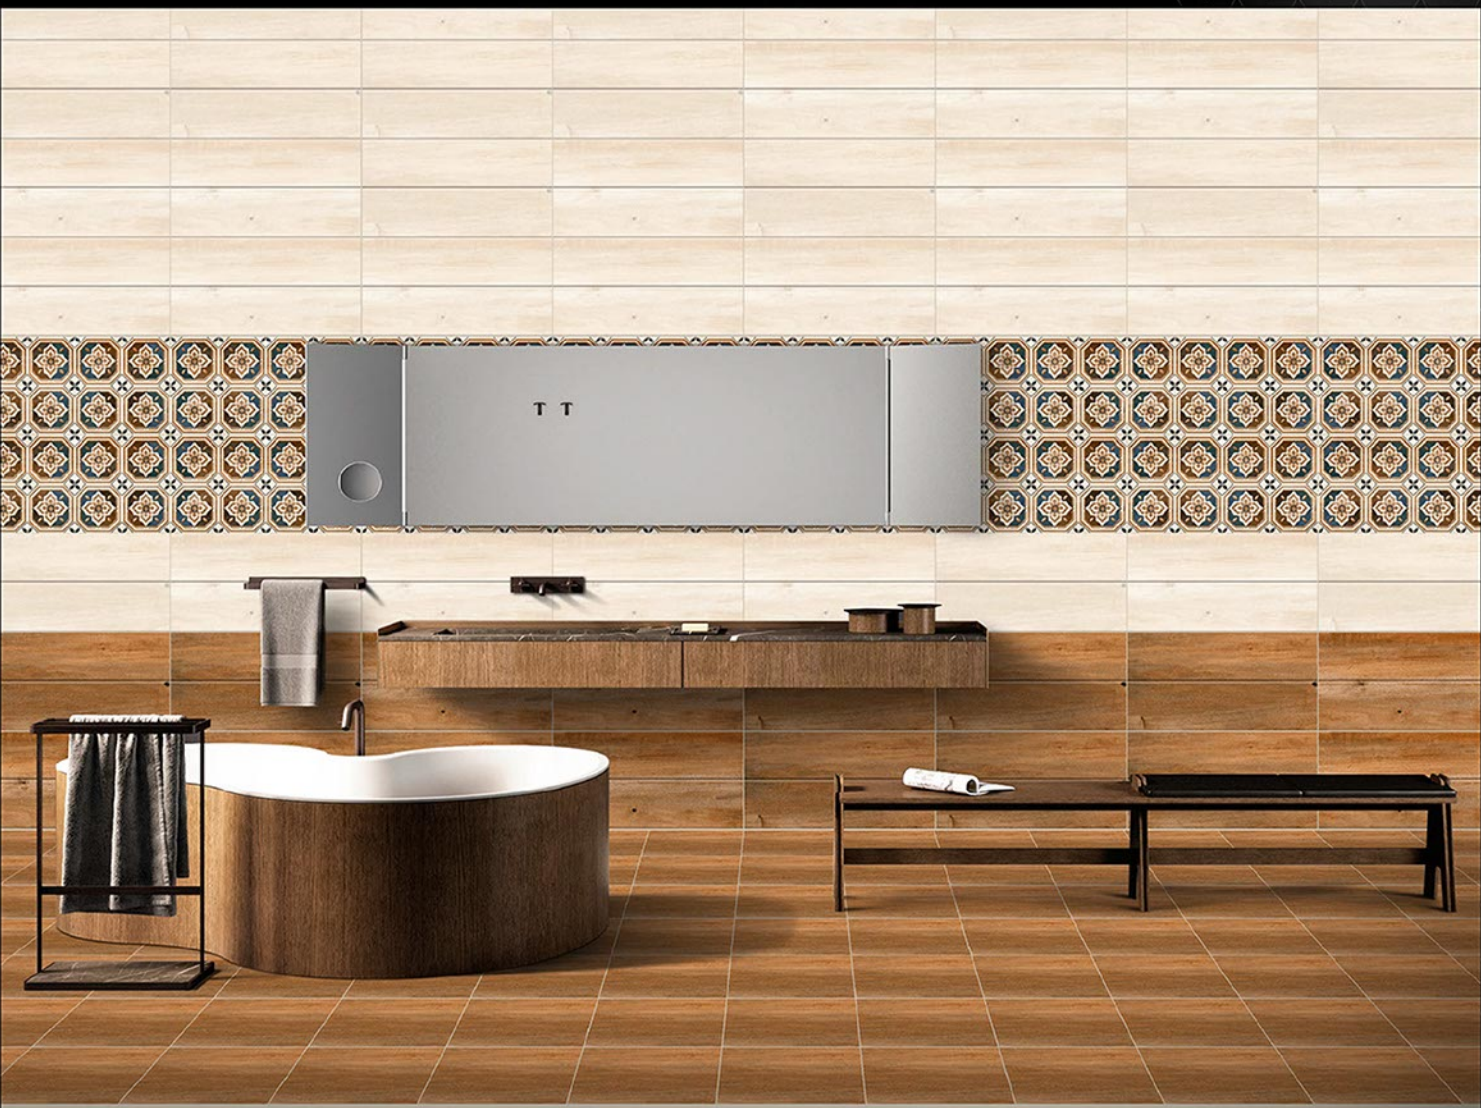

71514-HL-1