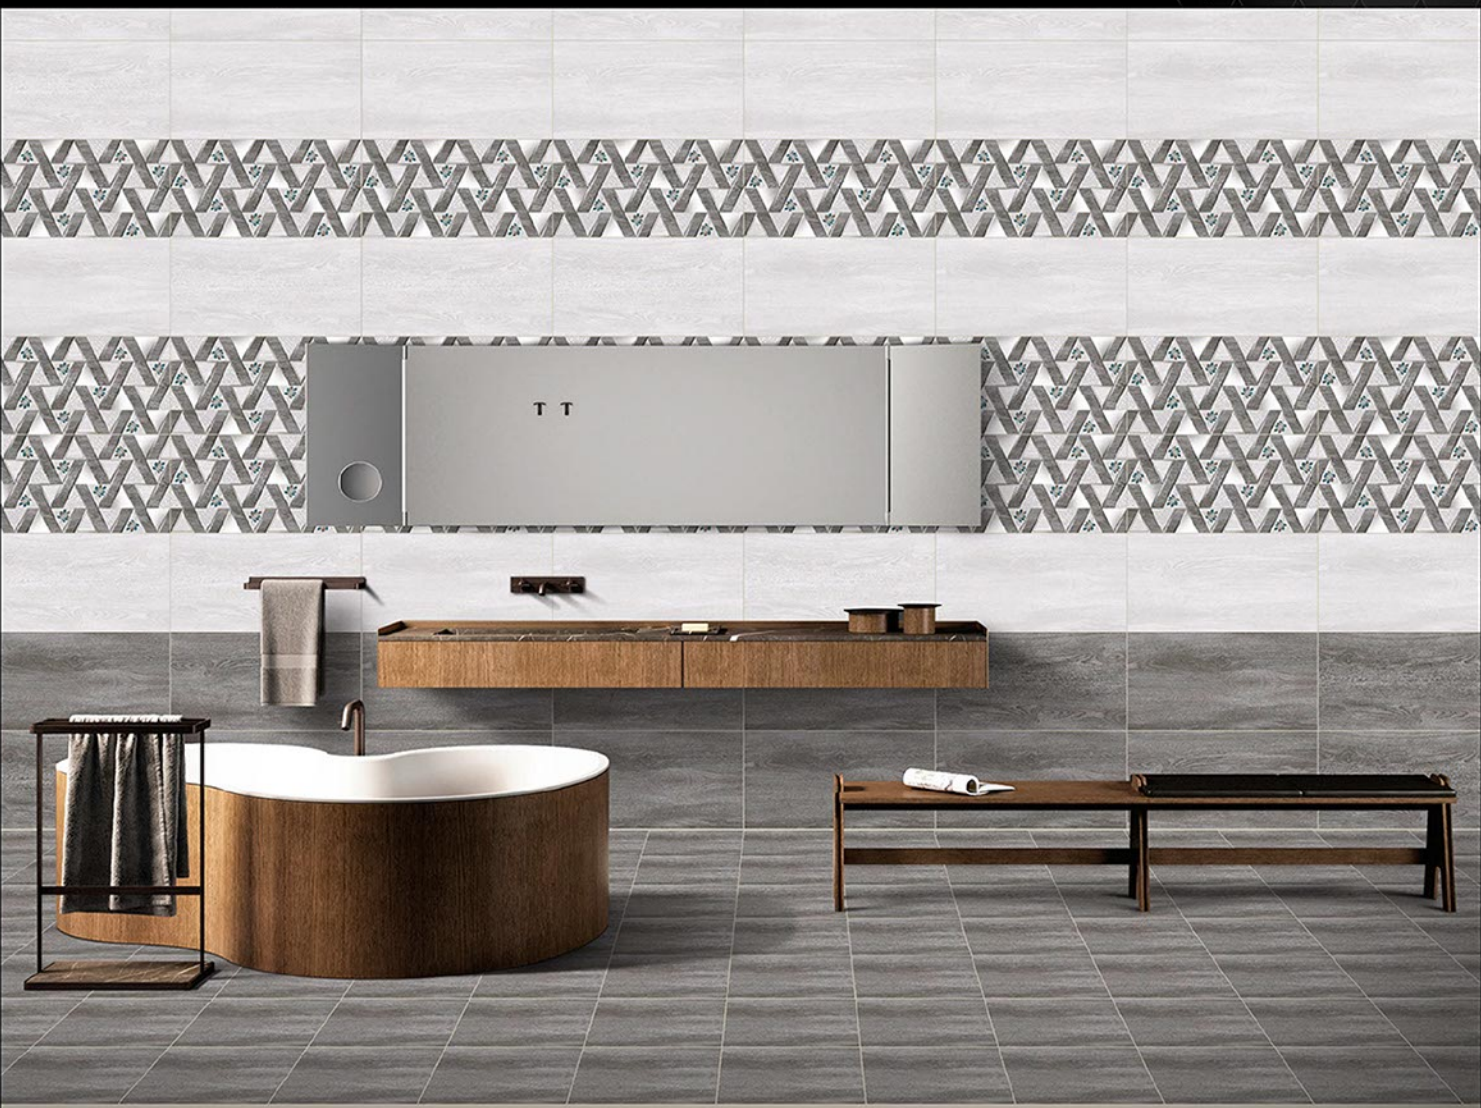

71463-HL-1