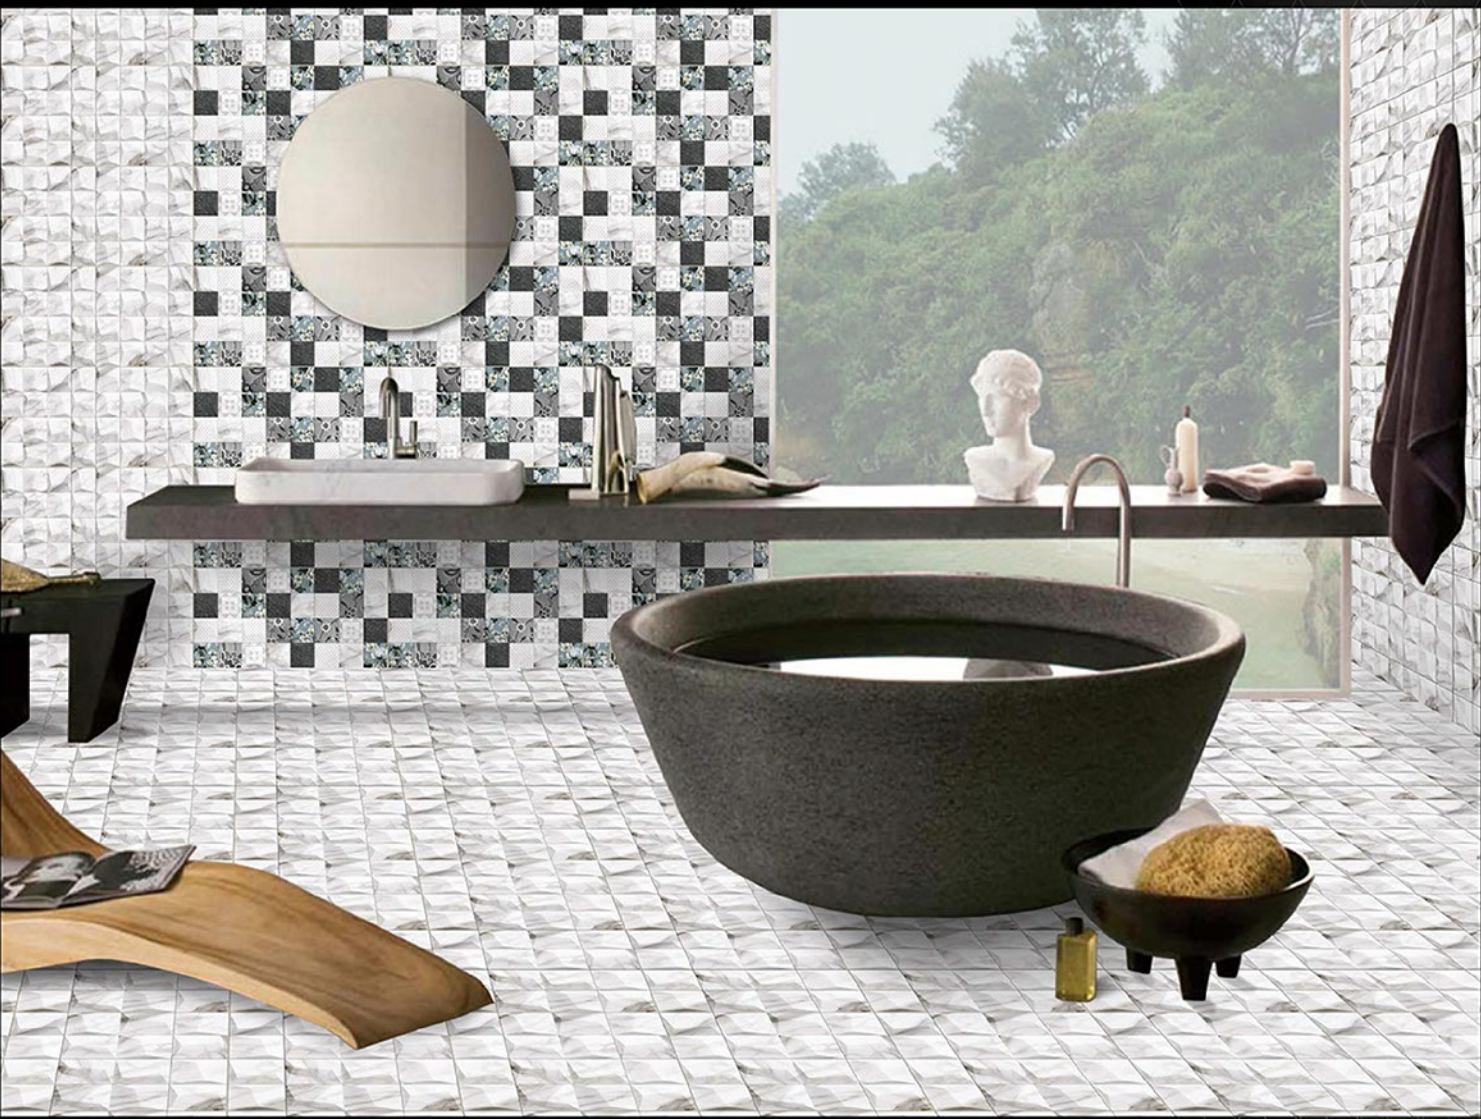

71482-HL-1