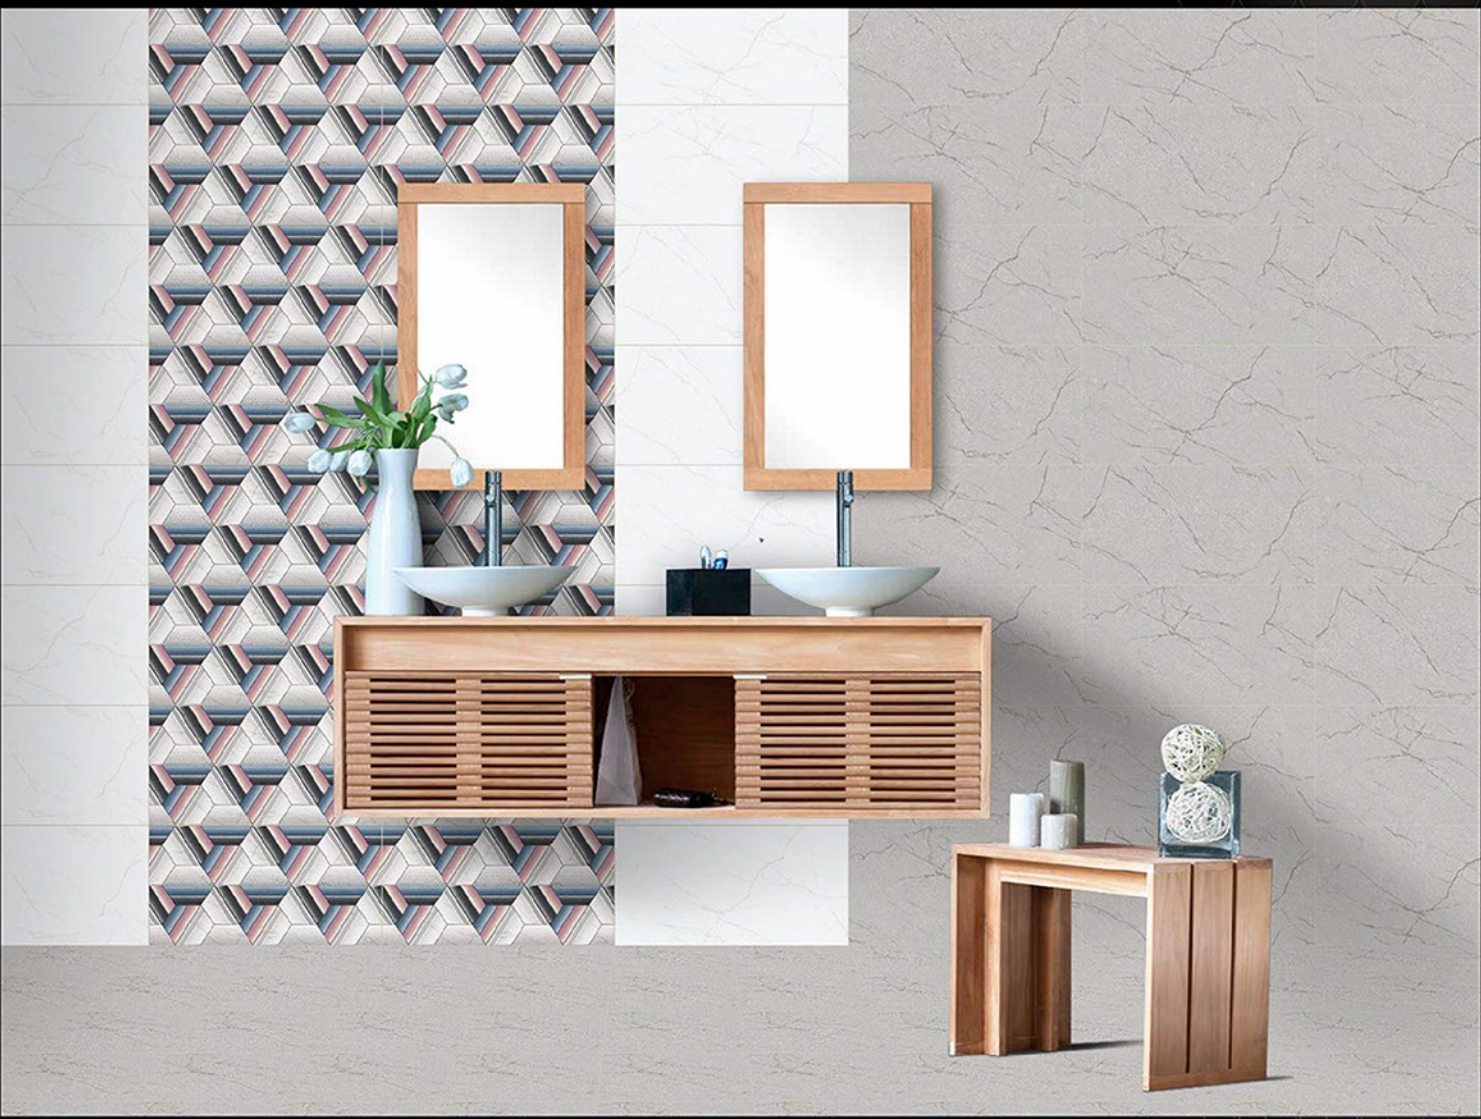

71564-HL-1