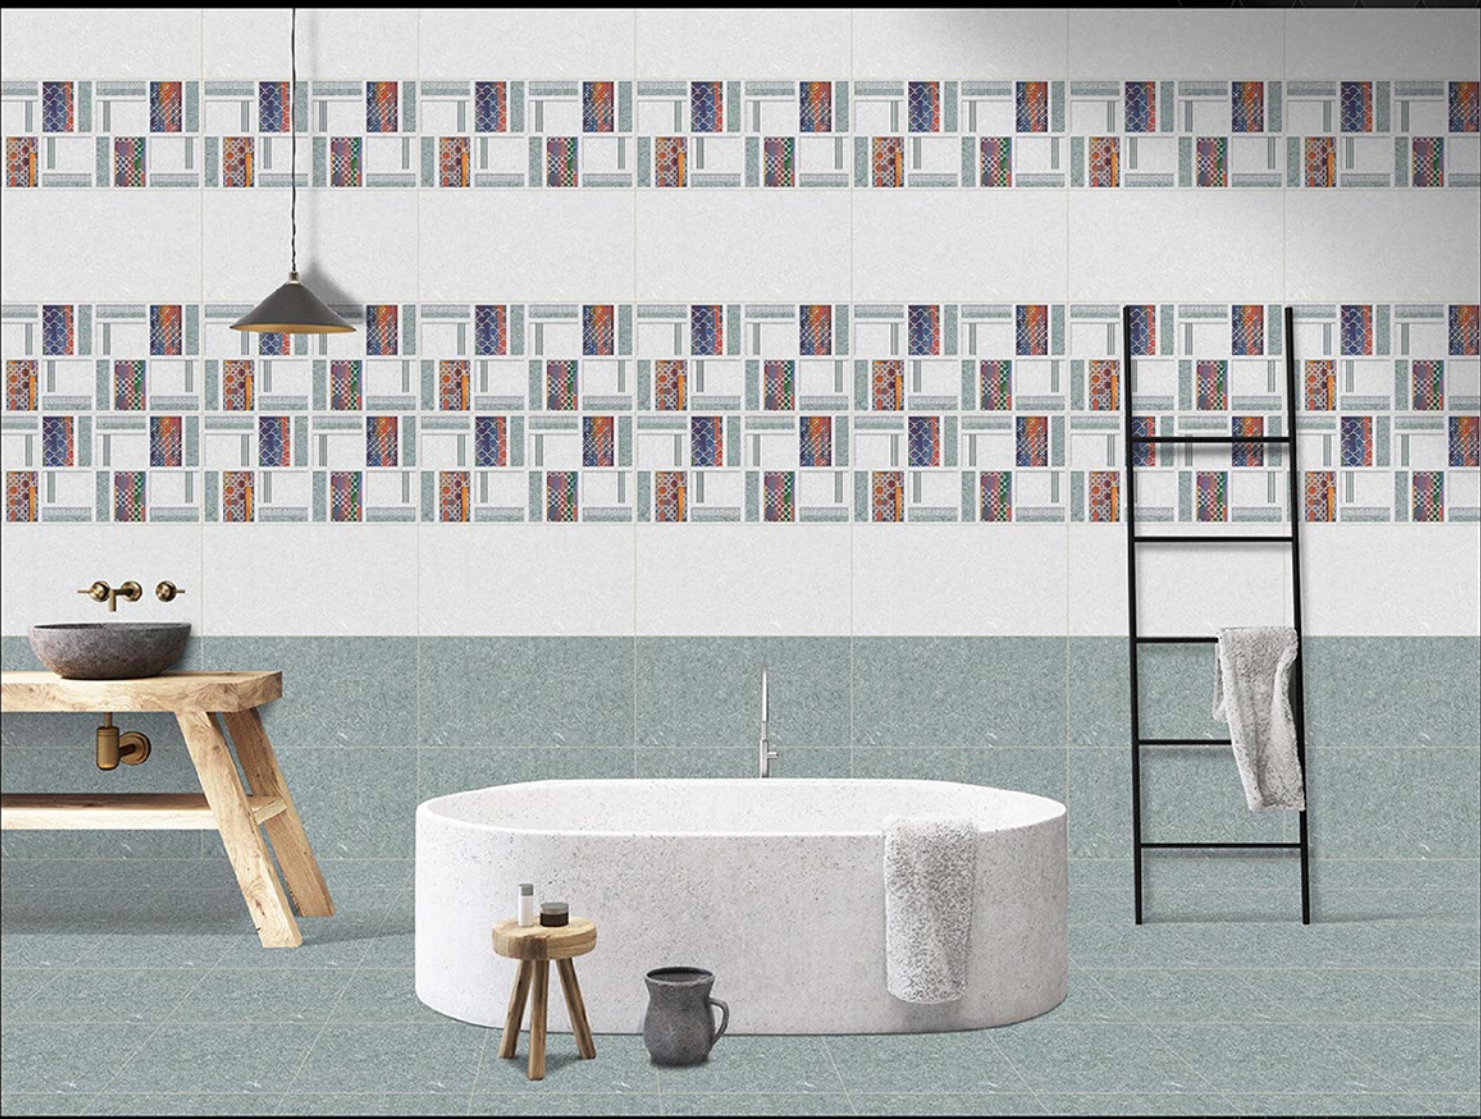

71610-LT [R]
71610-DK [R]

71610-HL-1

Matching Floors are available in 300 x 300mm

DIGITAL WALL
TILES

**300x
600mm**
GLOSSY FINISH ■

71611-LT
71611-DK

71611-HL-1

Matching Floors are available in 300 x 300mm