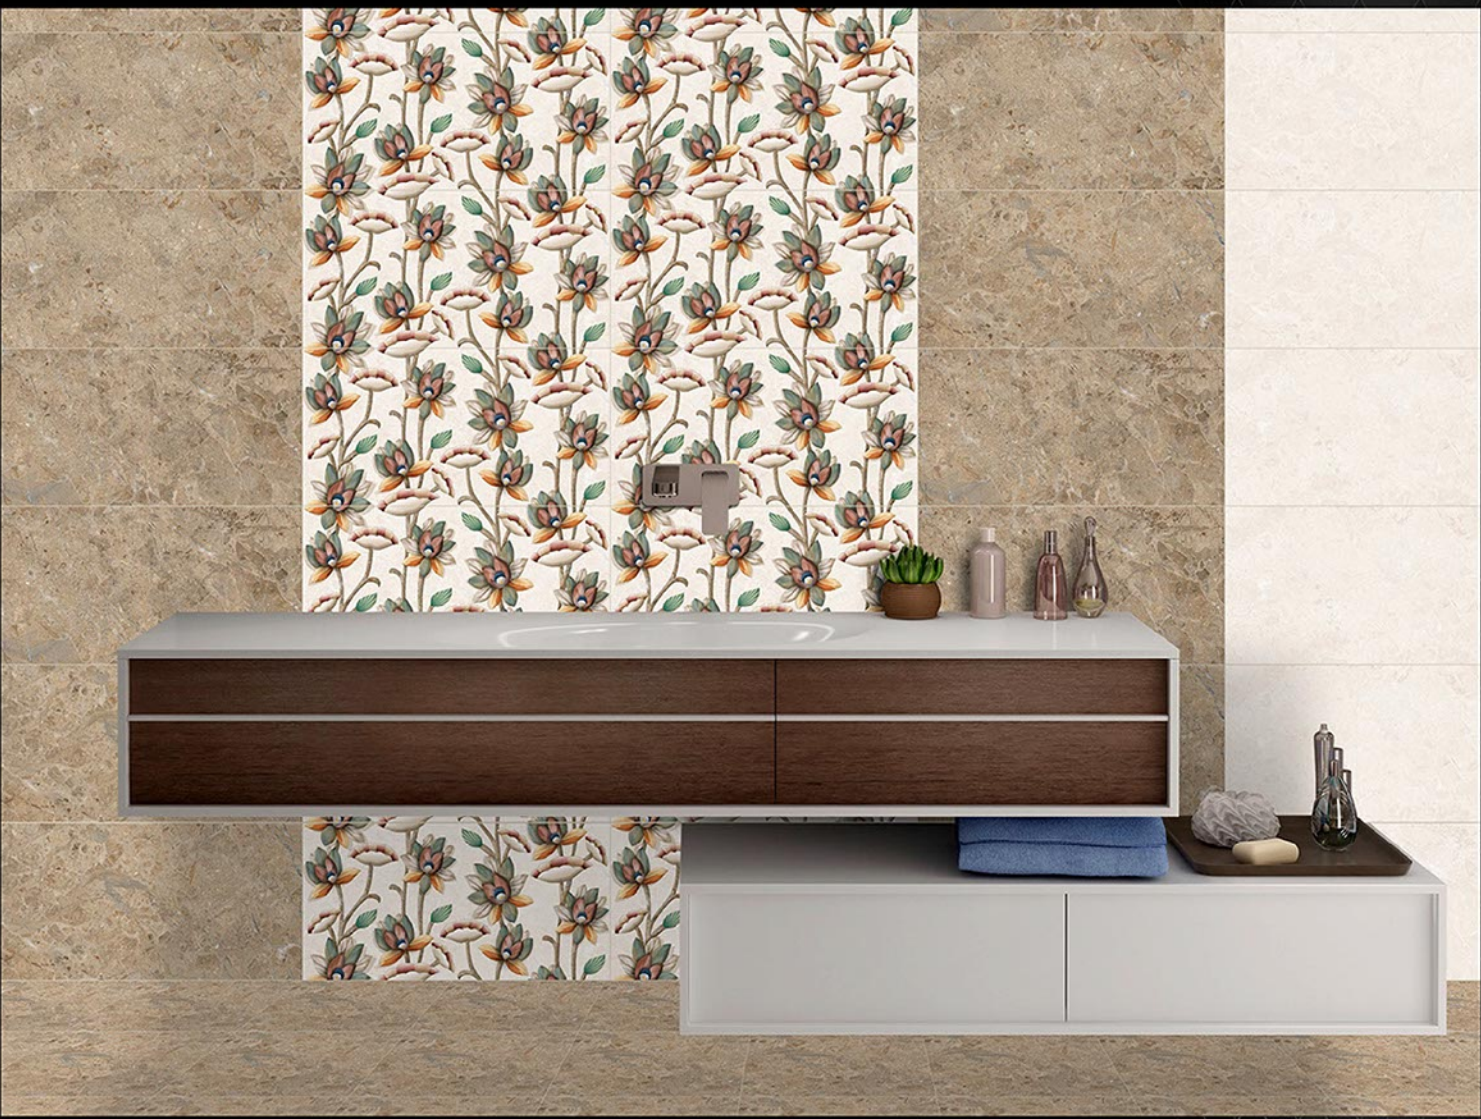

71625-HL-1