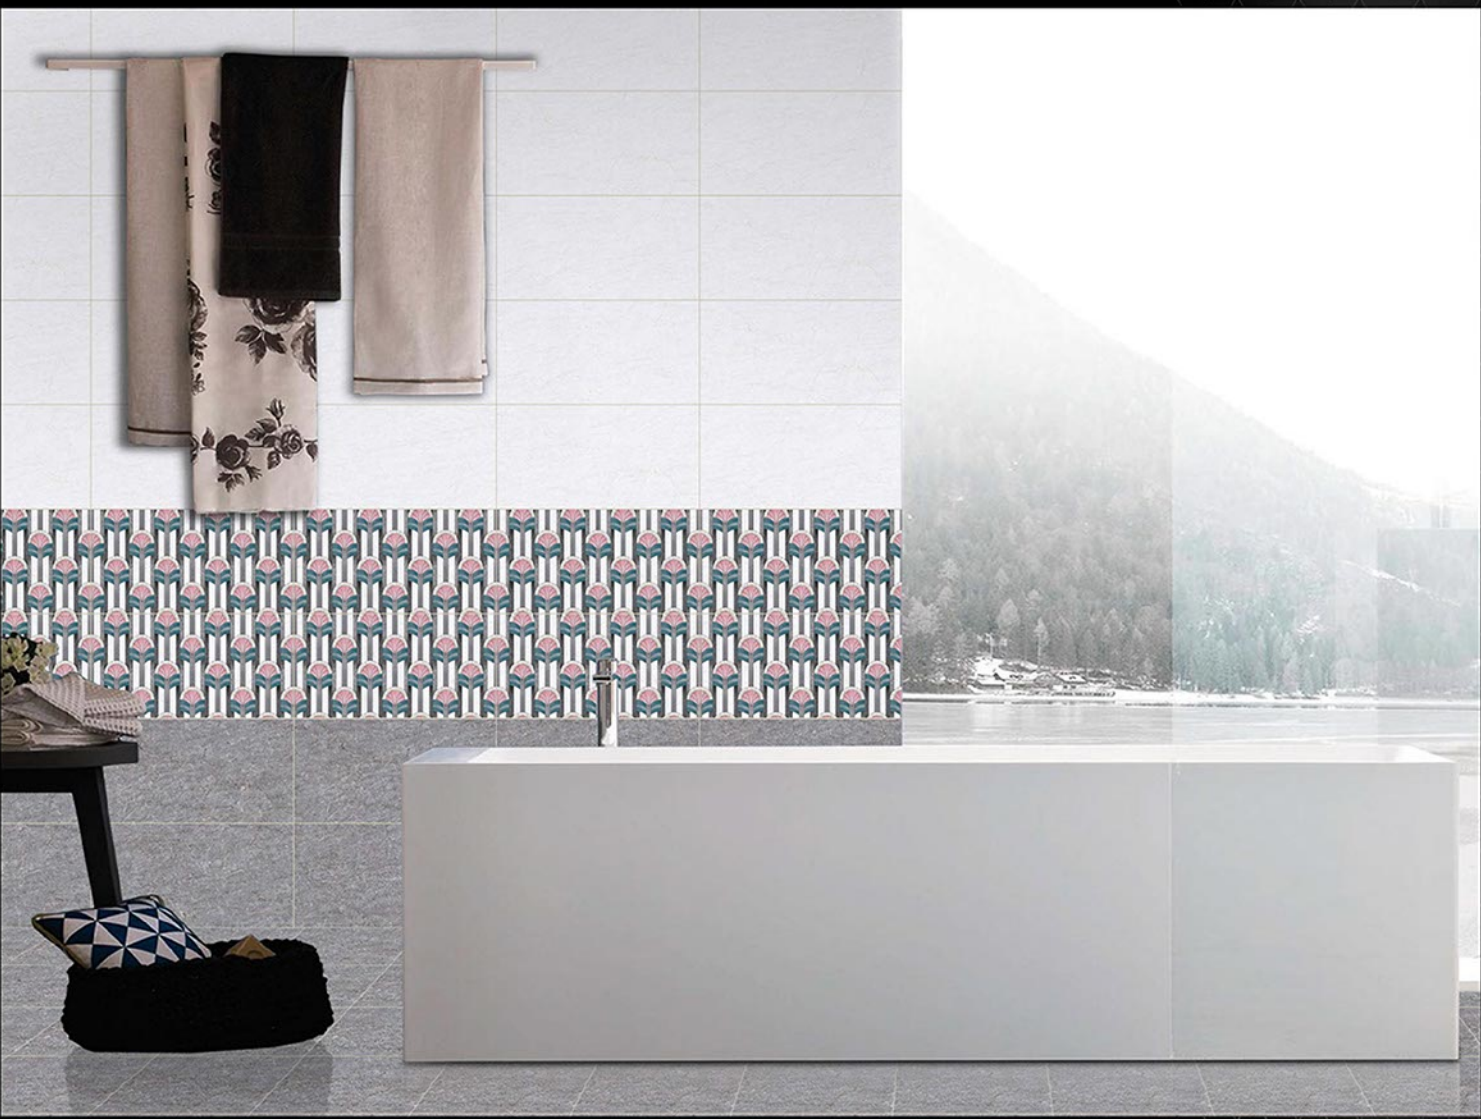

Matching Floors are available in 300 x 300mm

DIGITAL WALL
TILES

**300x
600mm**
GLOSSY FINISH ■

71557-LT [R]
71557-DK [R]

71557-HL-1

Matching Floors are available in 300 x 300mm

DIGITAL WALL
TILES

**300x
600mm**
GLOSSY FINISH ■