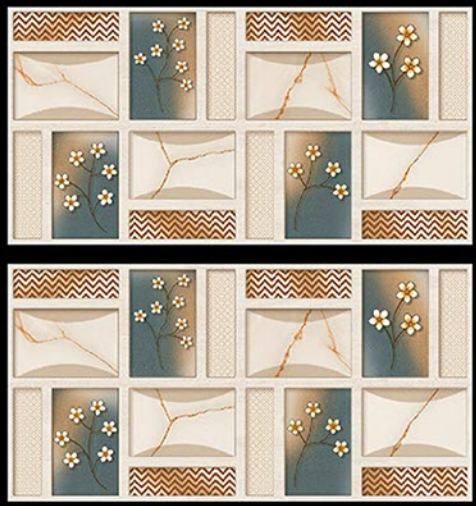

DIGITAL WALL
TILES

300x
600mm
GLOSSY FINISH

Matching Floors are available in 300 x 300mm