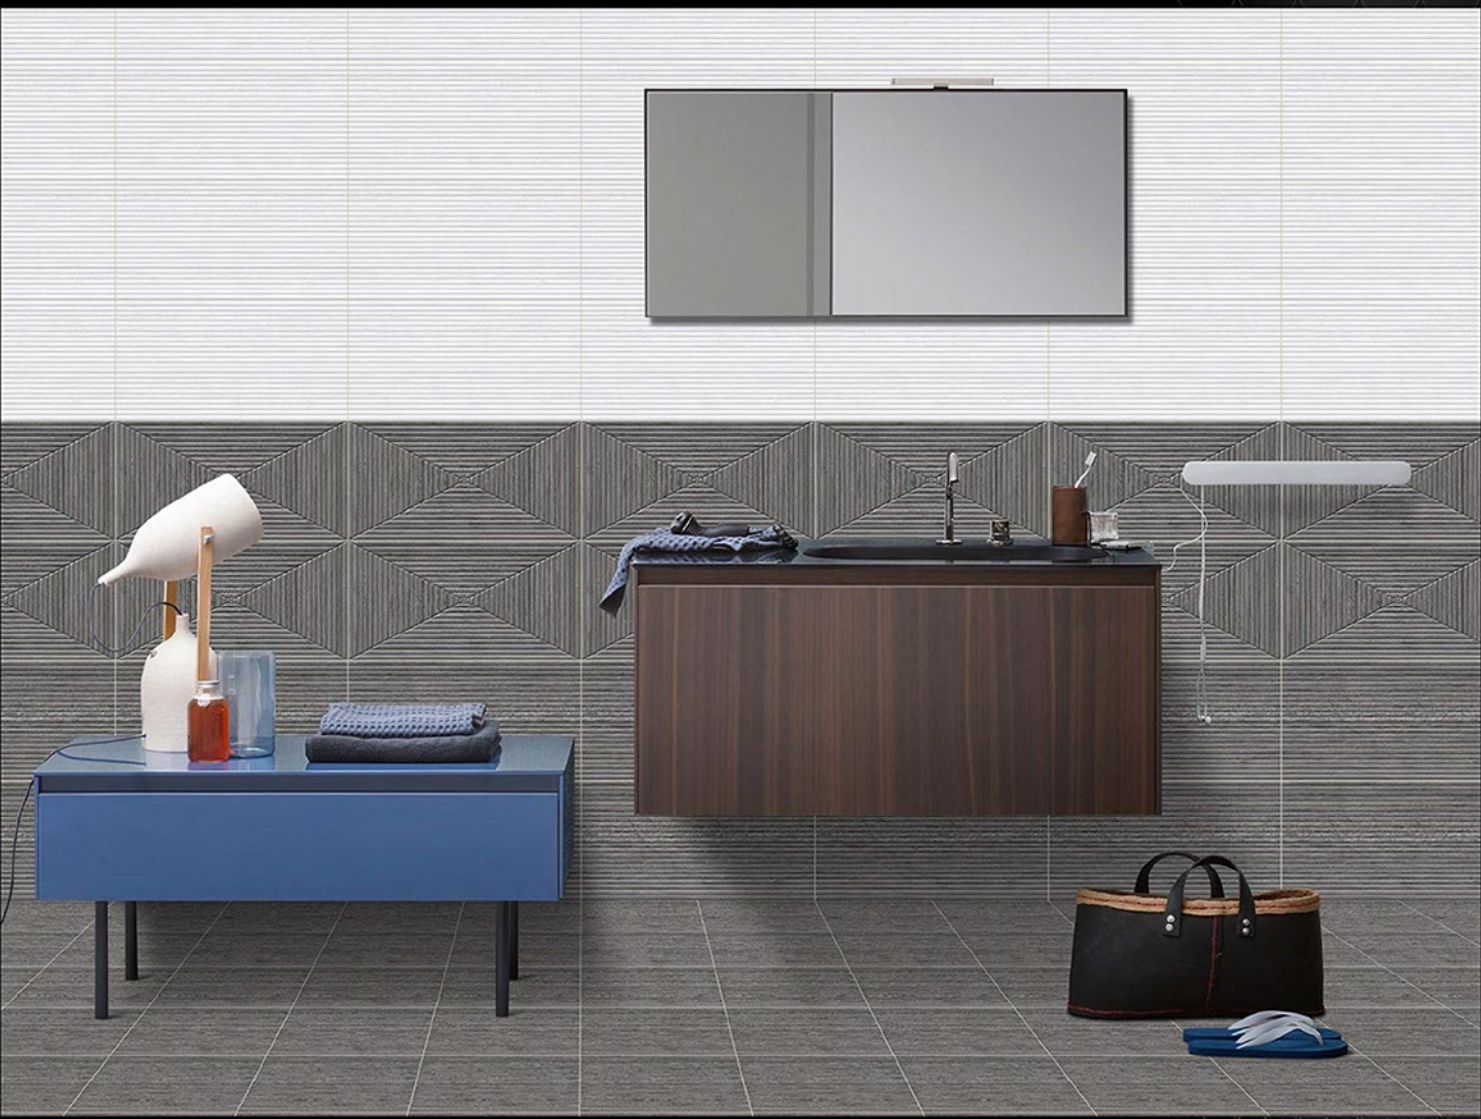

71607-HL-1

Matching Floors are available in 300 x 300mm

DIGITAL WALL
TILES

**300x
600mm**
GLOSSY FINISH ■

71608-LT
71608-DK

71608-HL-1

Matching Floors are available in 300 x 300mm

DIGITAL WALL
TILES