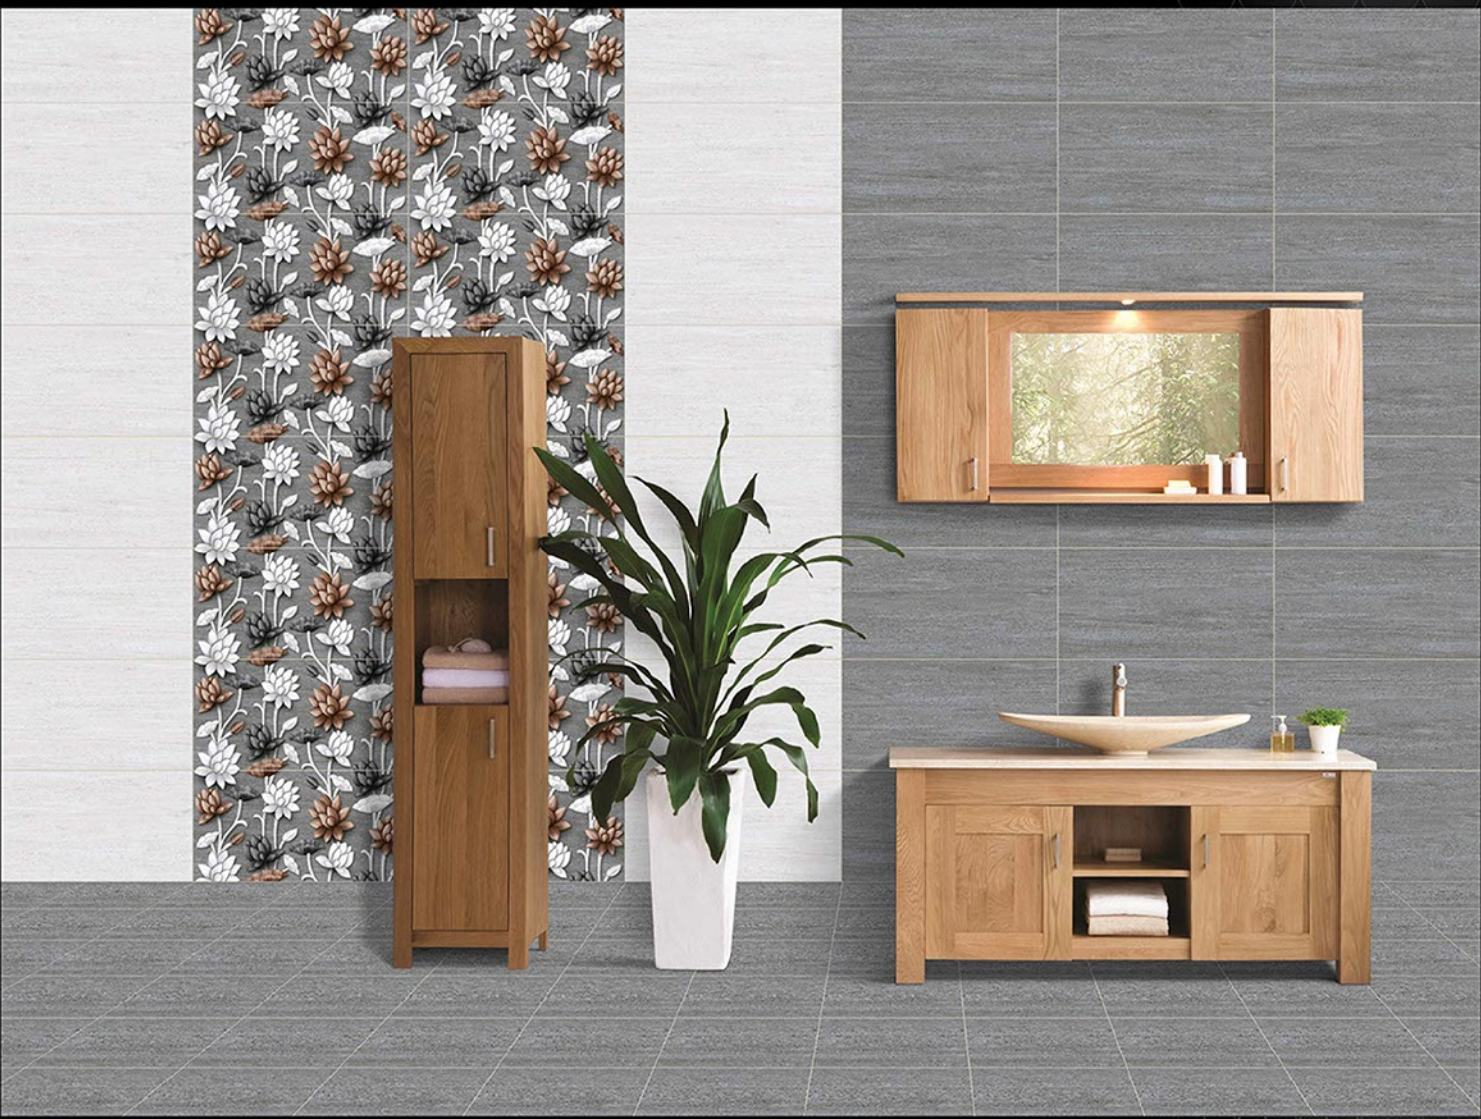

71542-HL-1