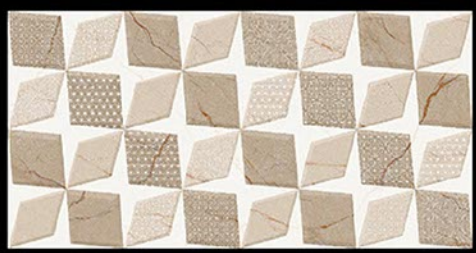

71558-LT [R]
71558-DK [R]

71558-HL-1

Matching Floors are available in 300 x 300mm

DIGITAL WALL
TILES

**300x
600mm**
GLOSSY FINISH ■

71559-LT [R]
71559-DK [R]

71559-HL-1
71559-HL-2

Matching Floors are available in 300 x 300mm