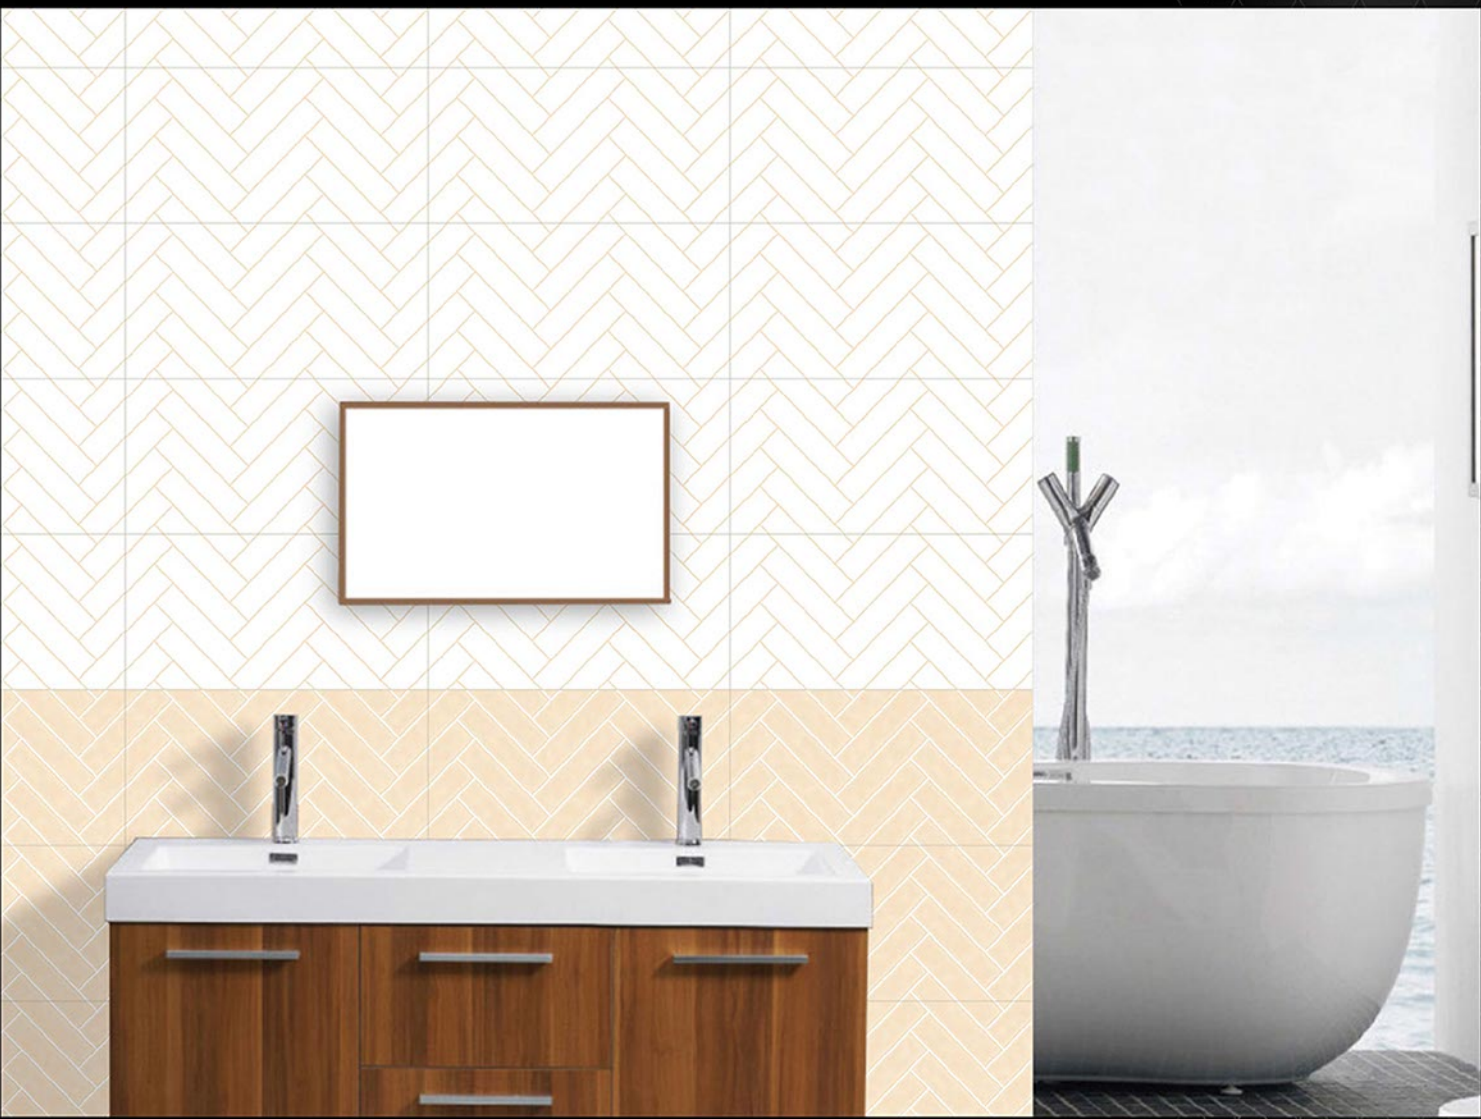

DIGITAL WALL
TILES

**300x
600mm**
GLOSSY FINISH ■

71645-DK

Matching Floors are available in 300 x 300mm