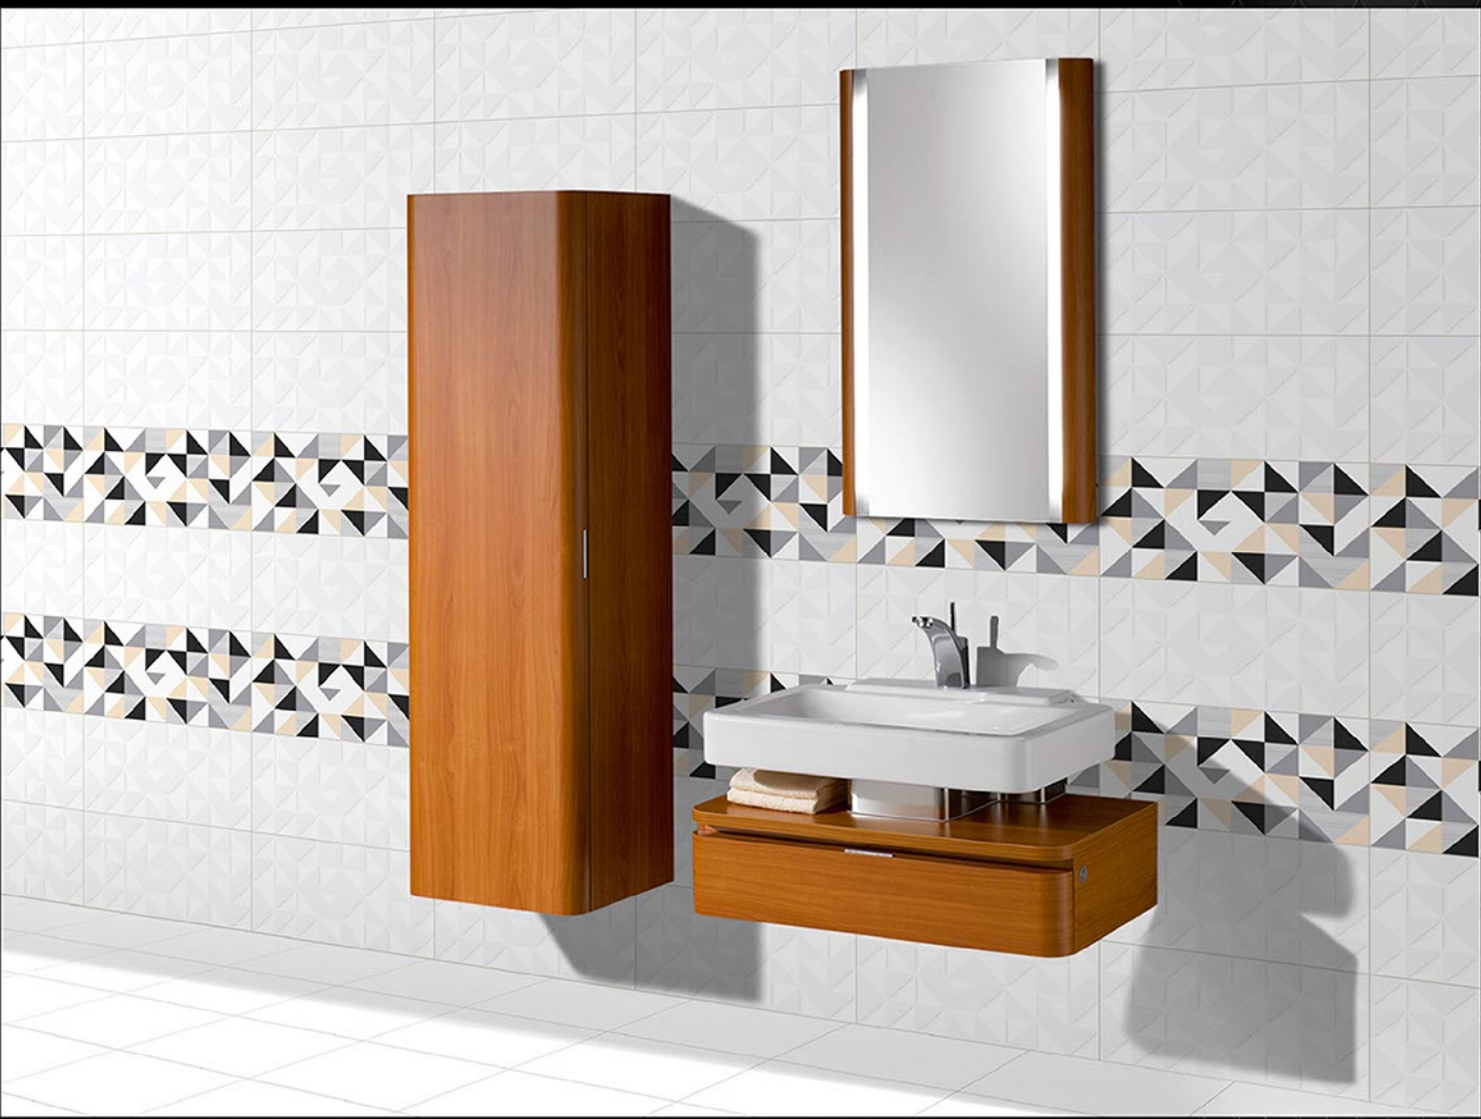

**300x
600mm**
GLOSSY FINISH ■

71664-LT

71664-HL-2

Matching Floors are available in 300 x 300mm

DIGITAL WALL
TILES

**300x
600mm**
GLOSSY FINISH ■

71664-LT

71664-HL-3