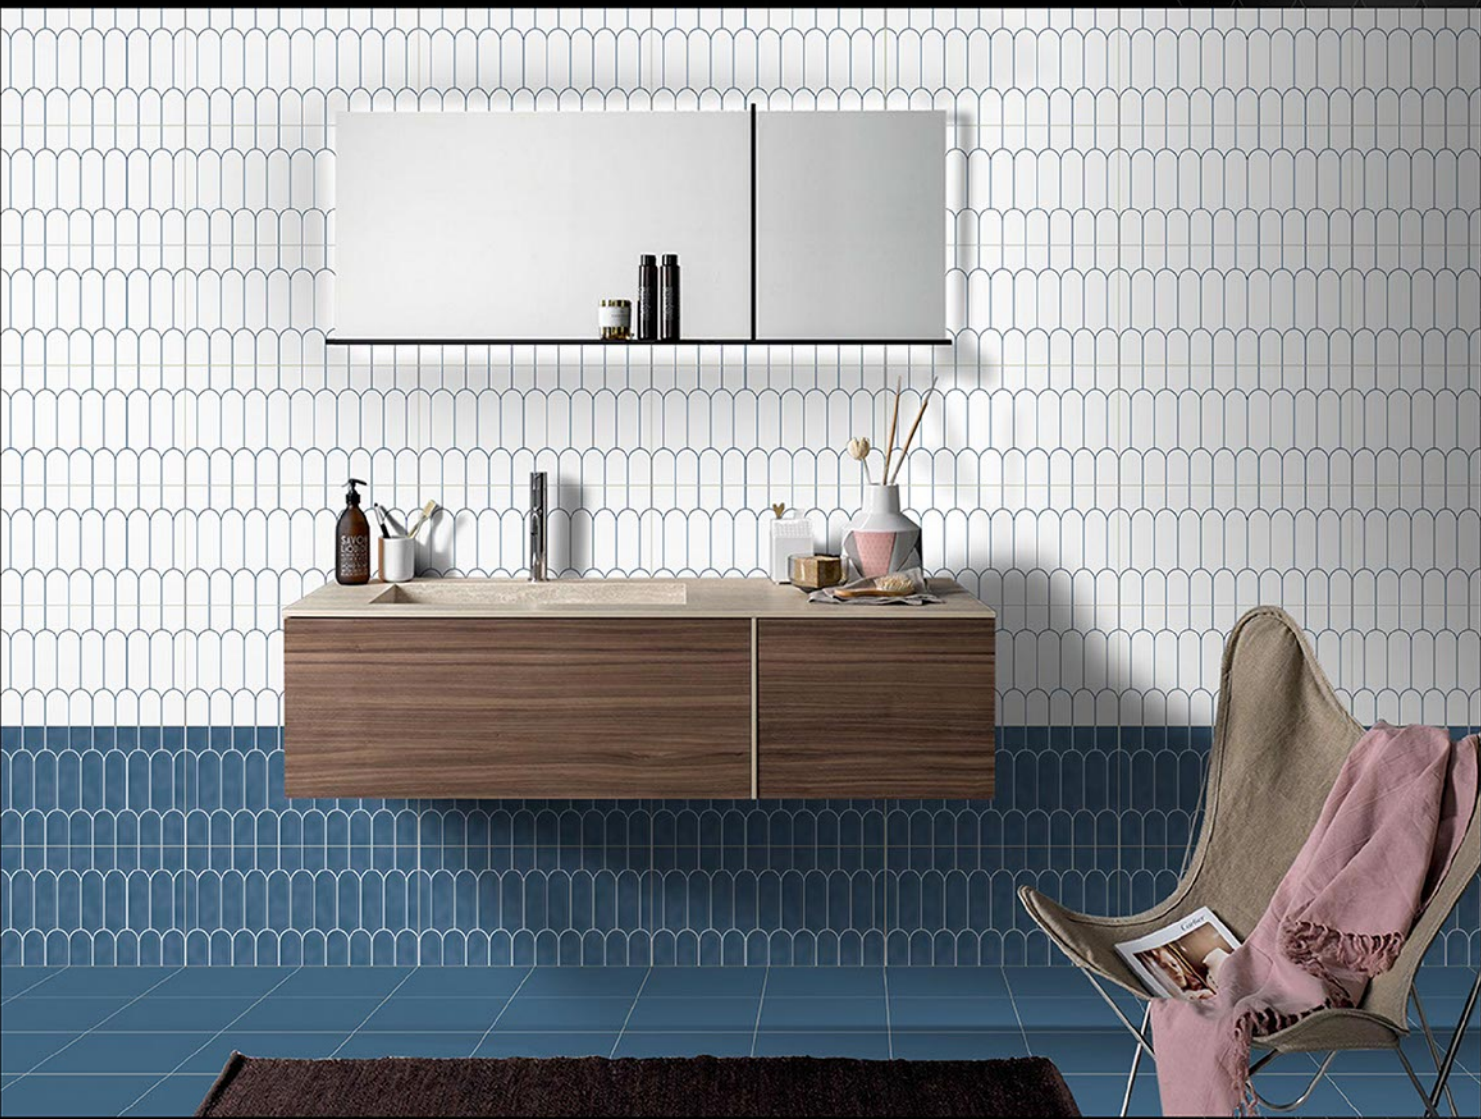

Matching Floors are available in 300 x 300mm

DIGITAL WALL
TILES

**300x
600mm**
GLOSSY FINISH

71636-LT

71636-DK

Matching Floors are available in 300 x 300mm

DIGITAL WALL
TILES

**300x
600mm**
GLOSSY FINISH ■