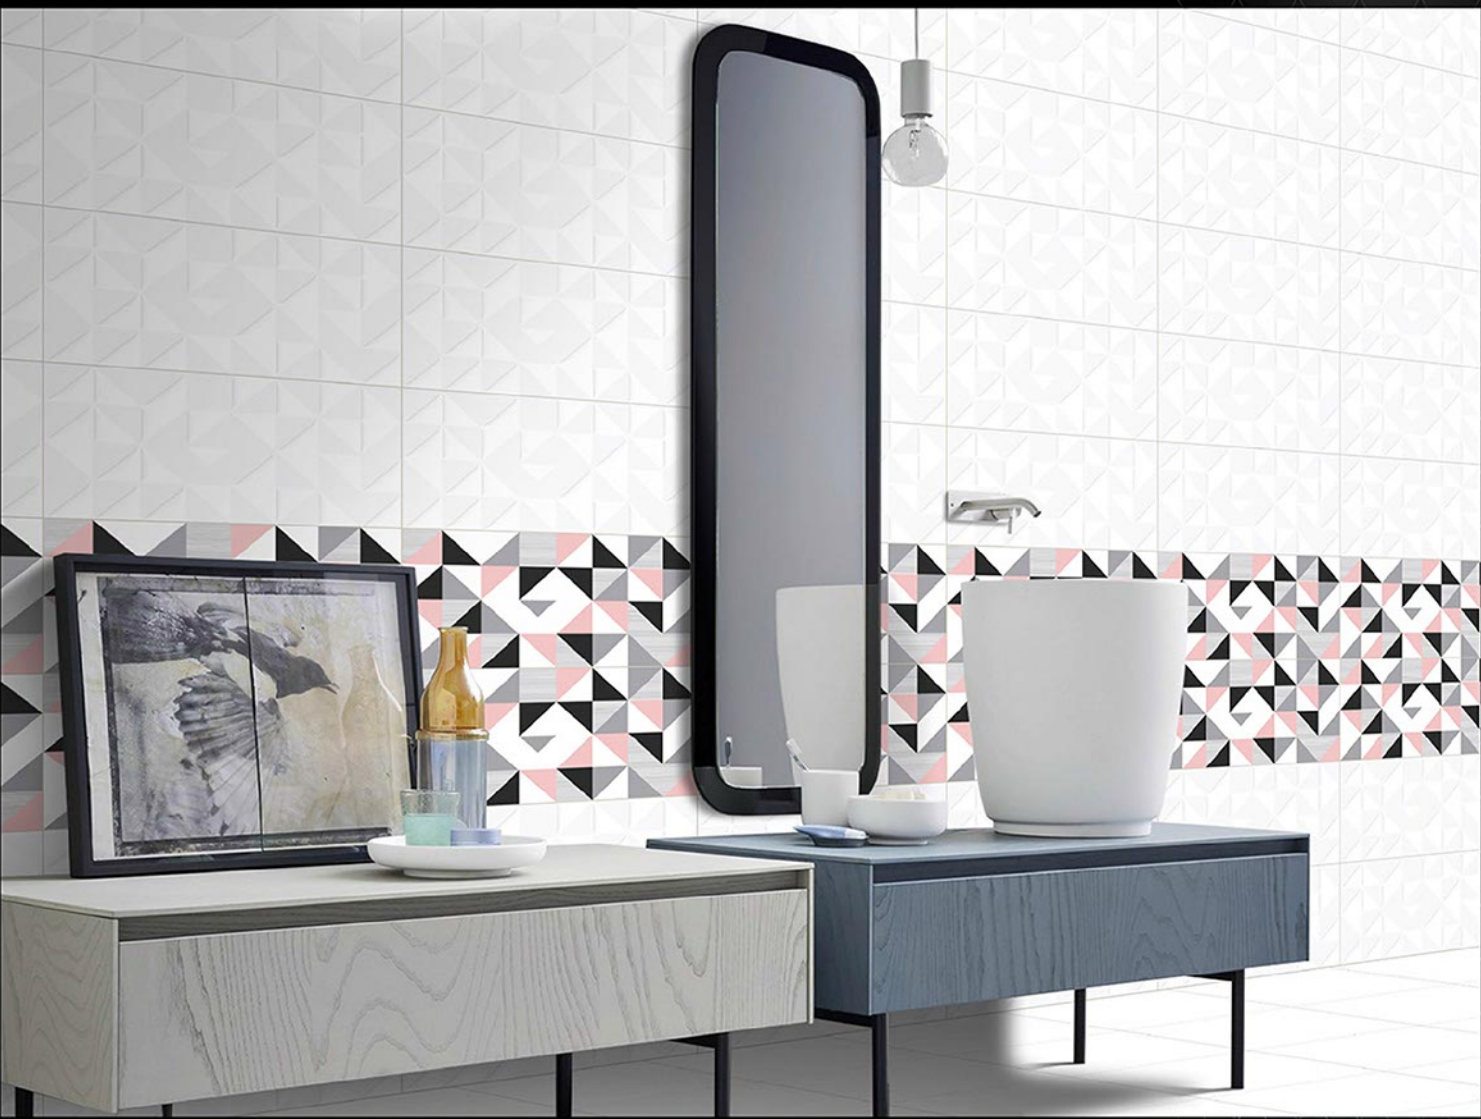

71663-HL-10

Matching Floors are available in 300 x 300mm

DIGITAL WALL
TILES

**300x
600mm**
GLOSSY FINISH ■

71664-LT

71664-HL-1

Matching Floors are available in 300 x 300mm

DIGITAL WALL
TILES