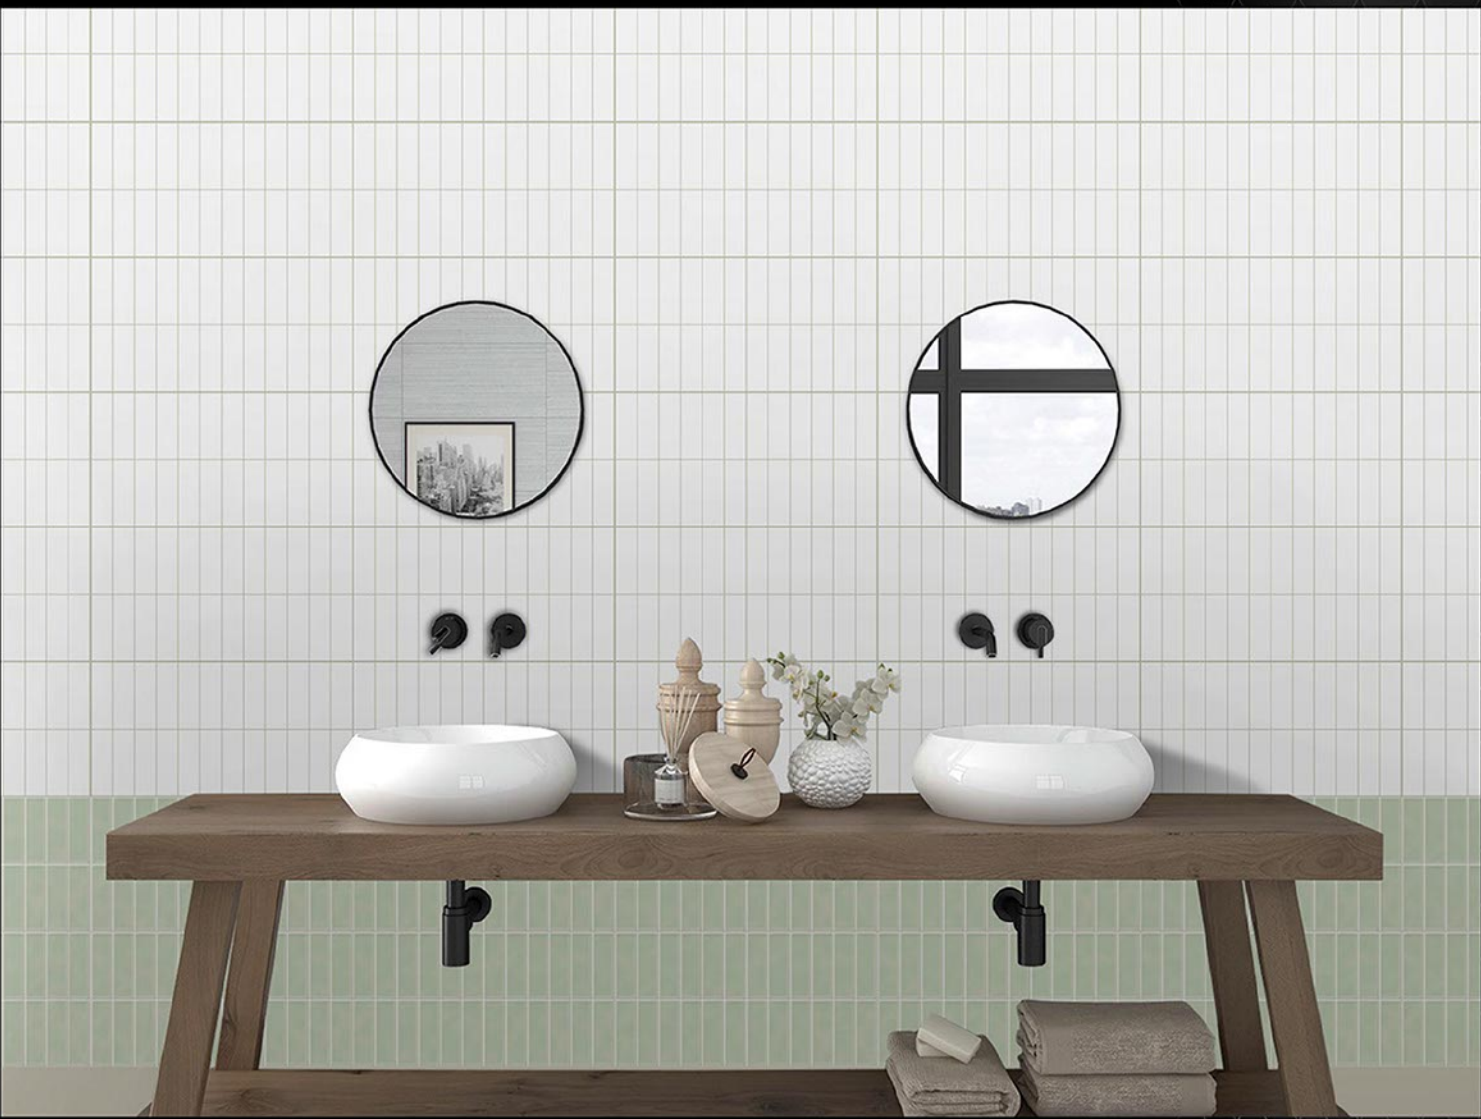

Matching Floors are available in 300 x 300mm

DIGITAL WALL
TILES

**300x
600mm**
GLOSSY FINISH

71660-LT

71660-DK

Matching Floors are available in 300 x 300mm

DIGITAL WALL
TILES

**300x
600mm**
GLOSSY FINISH ■