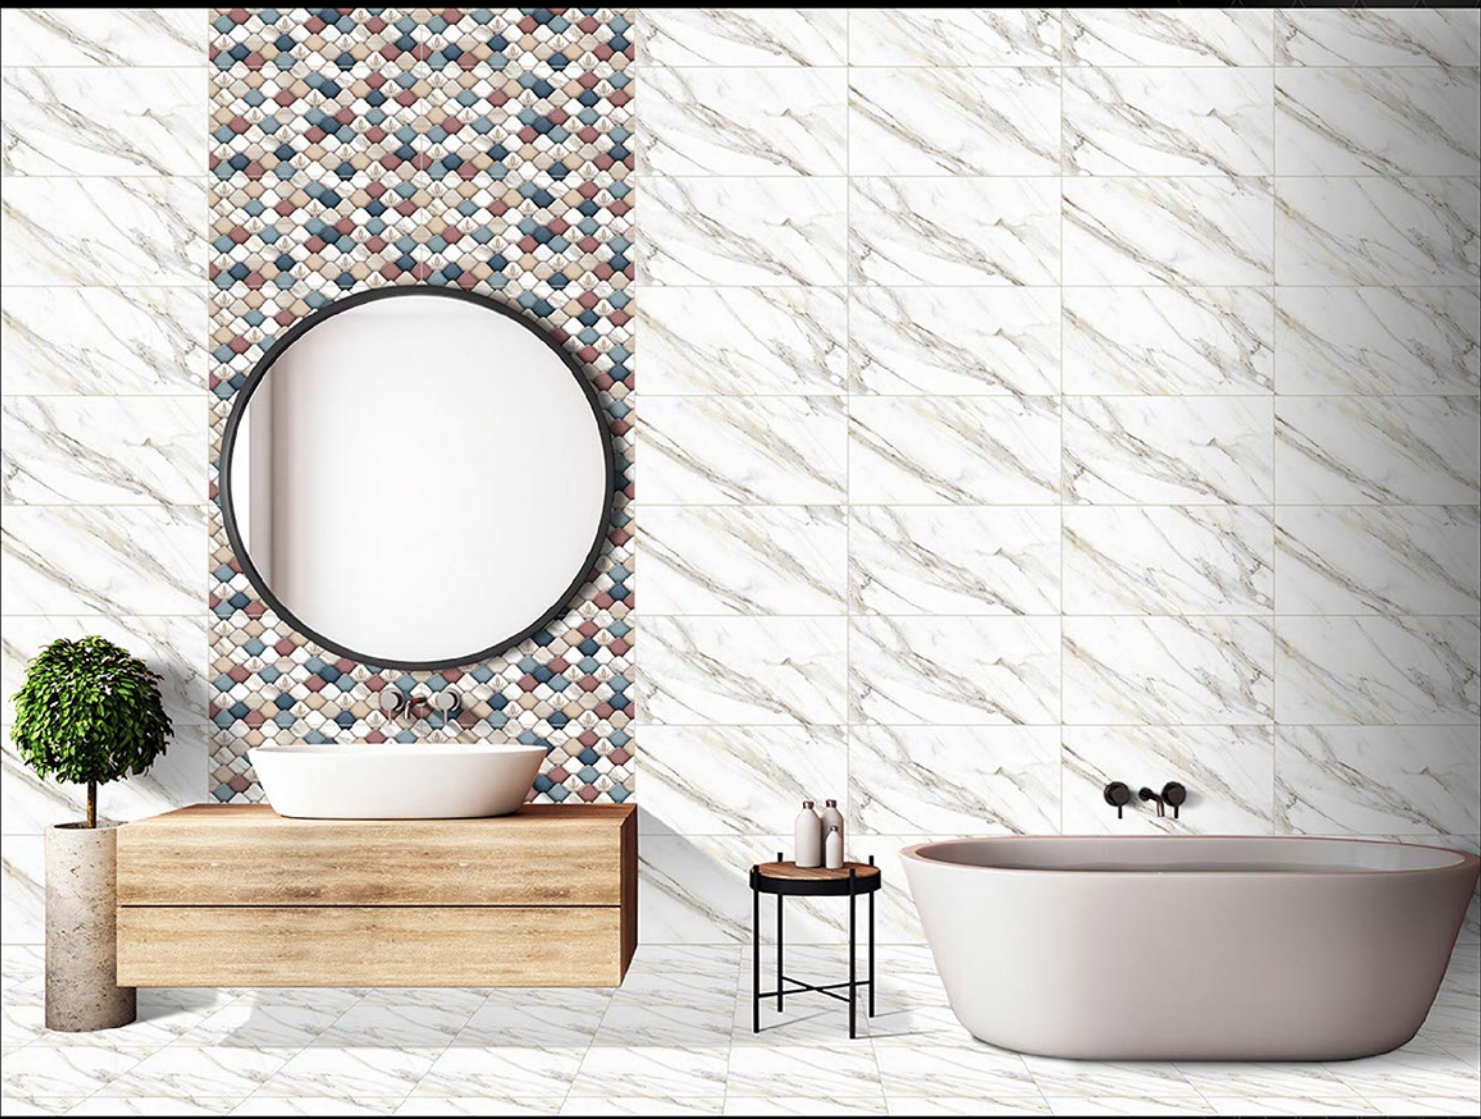

DIGITAL WALL
TILES

**300x
600mm**
GLOSSY FINISH ■

Matching Floors are available in 300 x 300mm