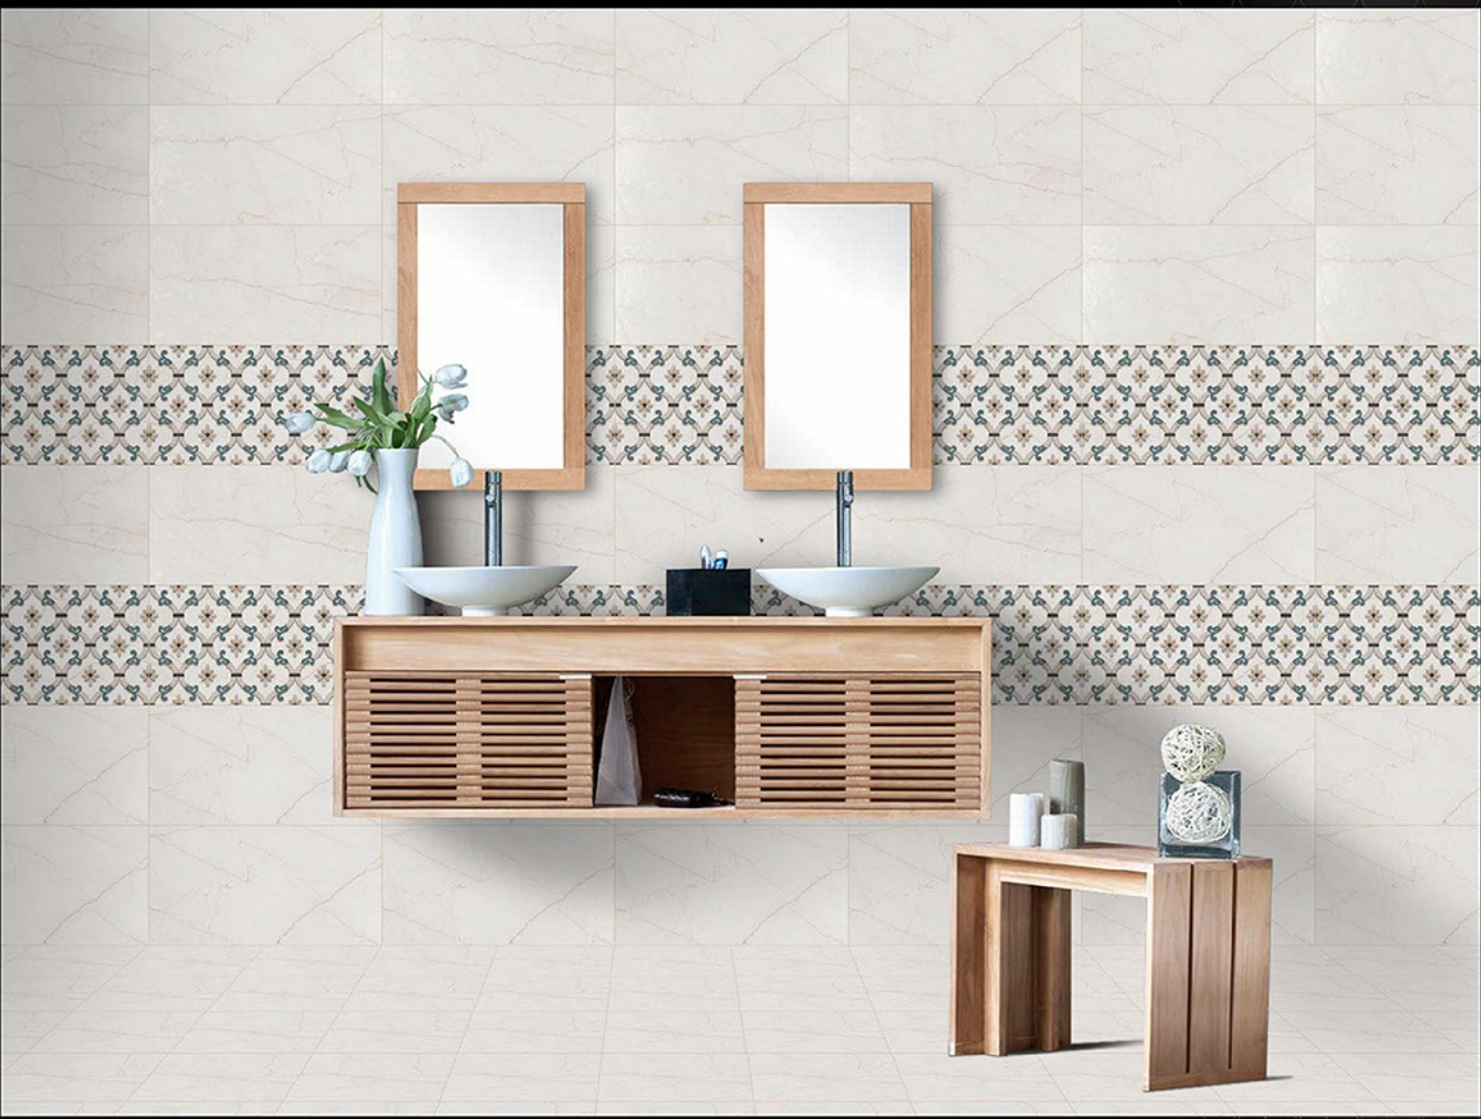

71724-HL-1

Matching Floors are available in 300 x 300mm

DIGITAL WALL
TILES

**300x
600mm**
GLOSSY FINISH

71725-LT [R]

71725-HL-1

Matching Floors are available in 300 x 300mm

DIGITAL WALL
TILES