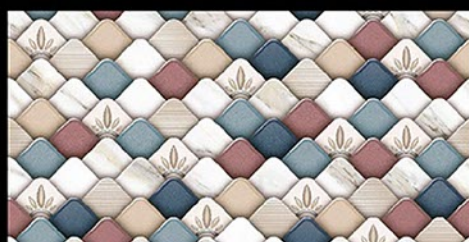

Matching Floors are available in 300 x 300mm

DIGITAL WALL
TILES

**300x
600mm**
GLOSSY FINISH

71674-LT [R]
71674-DK [R]

71674-HL-1

Matching Floors are available in 300 x 300mm

DIGITAL WALL
TILES

**300x
600mm**
GLOSSY FINISH ■