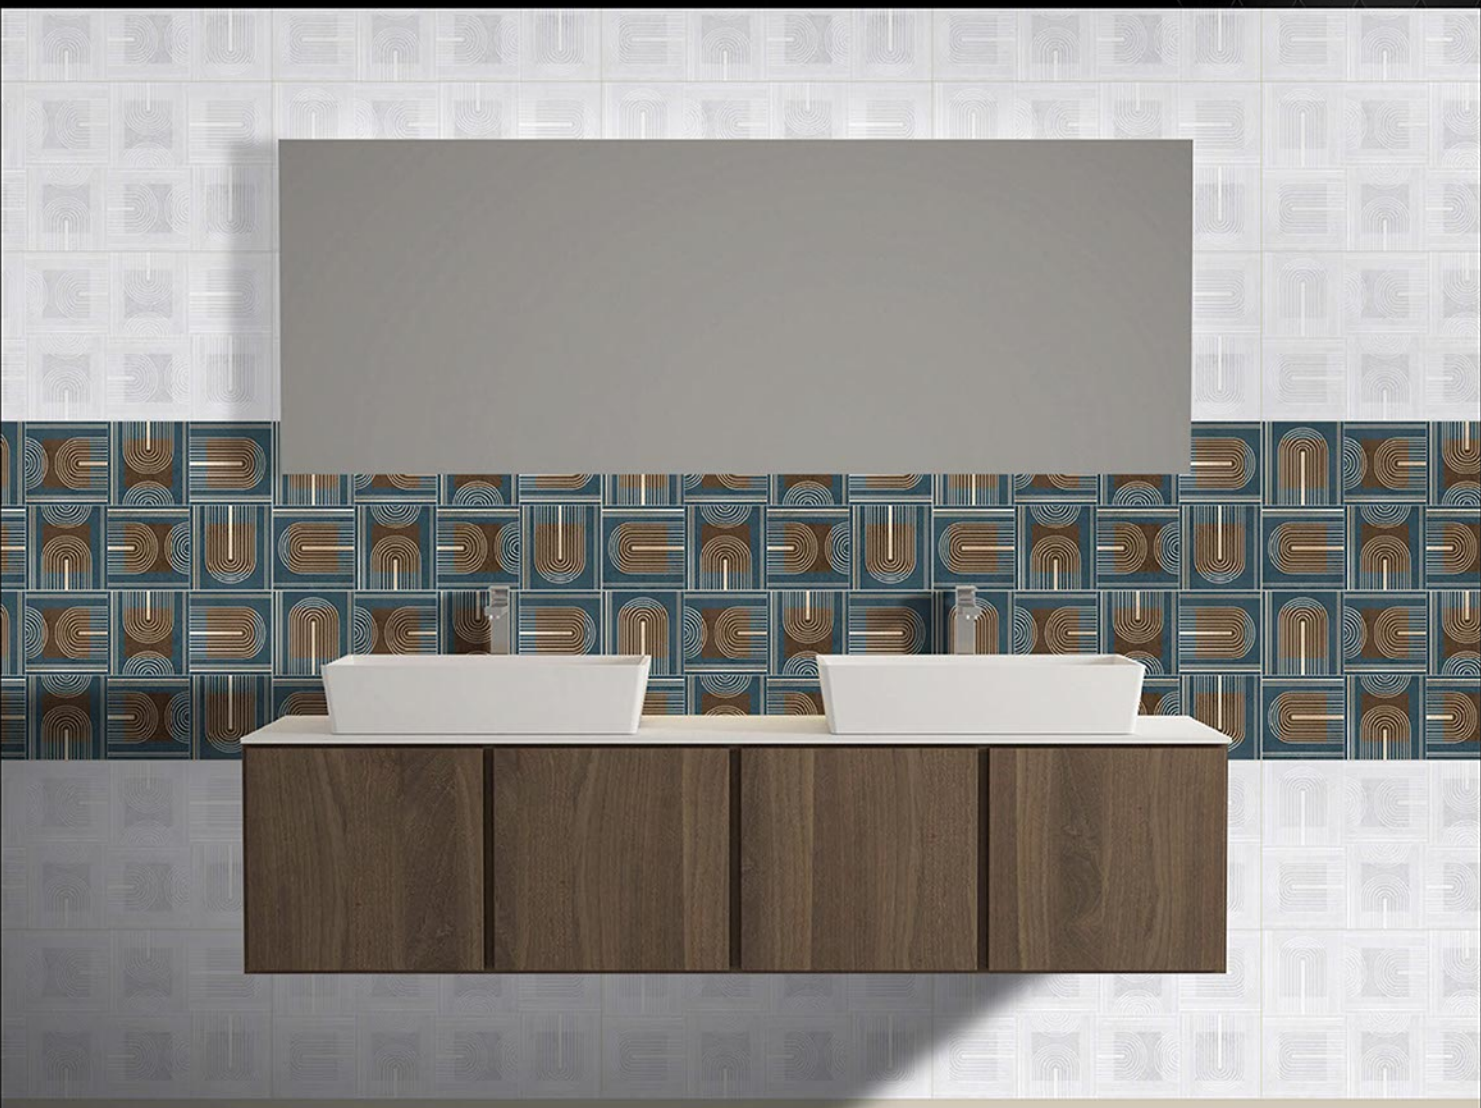

71715-LT
71715-DK

Matching Floors are available in 300 x 300mm

DIGITAL WALL
TILES

**300x
600mm**
GLOSSY FINISH ■

71716-LT

71716-HL-1

Matching Floors are available in 300 x 300mm

DIGITAL WALL
TILES