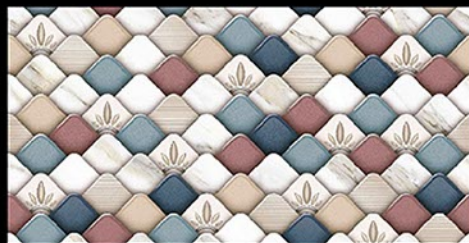

Matching Floors are available in 300 x 300mm

DIGITAL WALL
TILES

**300x
600mm**
GLOSSY FINISH

71674-LT [R]
71674-DK [R]

71674-HL-1

Matching Floors are available in 300 x 300mm

DIGITAL WALL
TILES

**300x
600mm**
GLOSSY FINISH ■