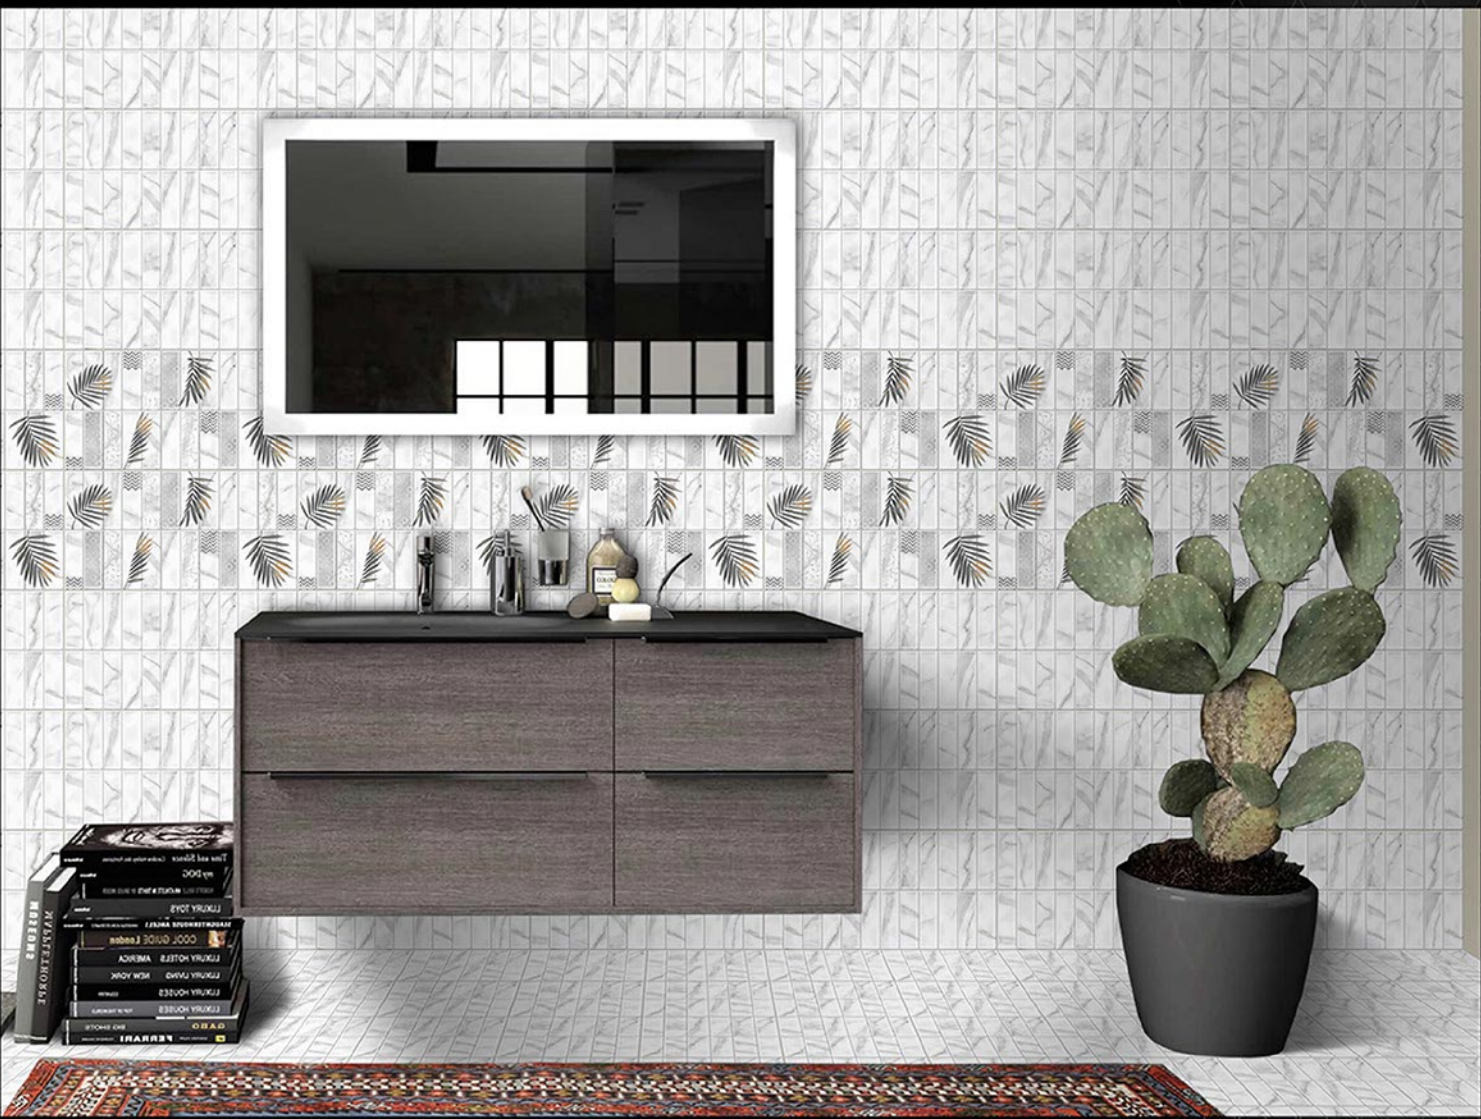

**300x
600mm**
GLOSSY FINISH ■

71680-DK

71680-HL-1

Matching Floors are available in 300 x 300mm

DIGITAL WALL
TILES

300x
600mm
GLOSSY FINISH

71681-LT

71681-HL-1