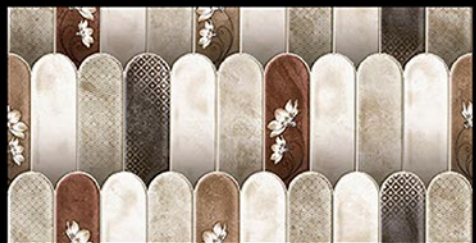

DIGITAL WALL
TILES

**300x
600mm**
GLOSSY FINISH

71671-LT [R]
71671-DK [R]