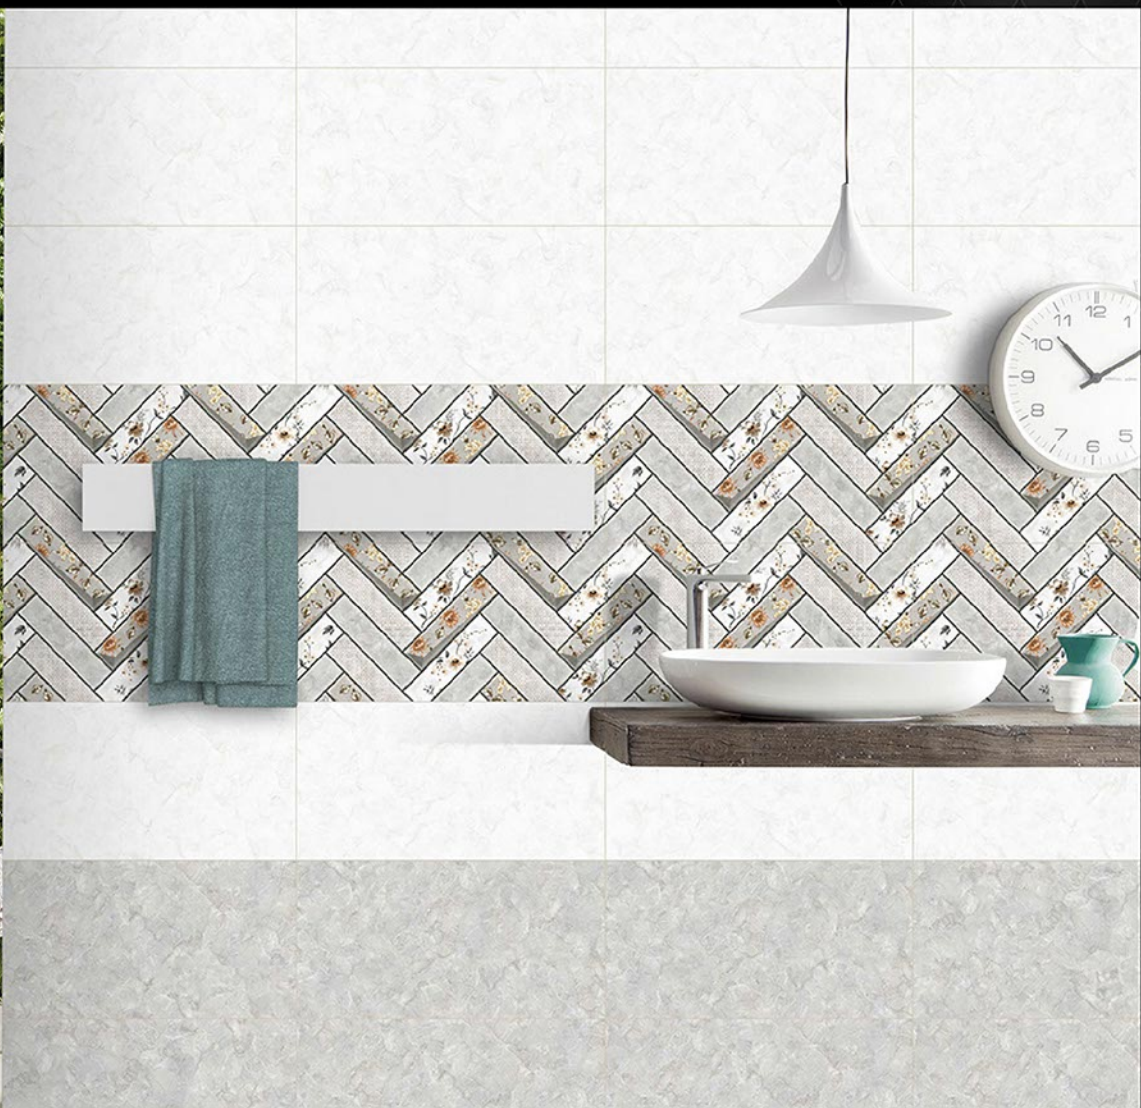

Matching Floors are available in 300 x 300mm