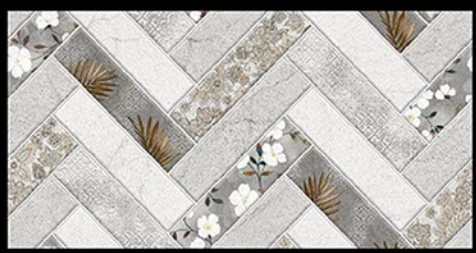

**300x
600mm**
GLOSSY FINISH ■

71762-LT [R]
71762-DK [R]

71762-HL-1

Matching Floors are available in 300 x 300mm

DIGITAL WALL
TILES

**300x
600mm**
GLOSSY FINISH

71763-LT [R]
71763-DK [R]

71763-HL-1