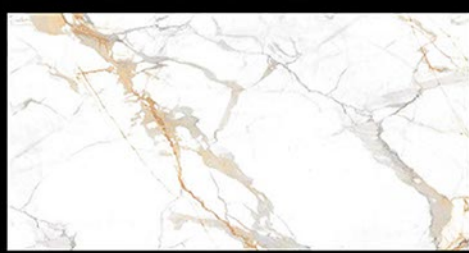

DIGITAL WALL
TILES

**300x
600mm**
GLOSSY FINISH ■

71767-LT [R]