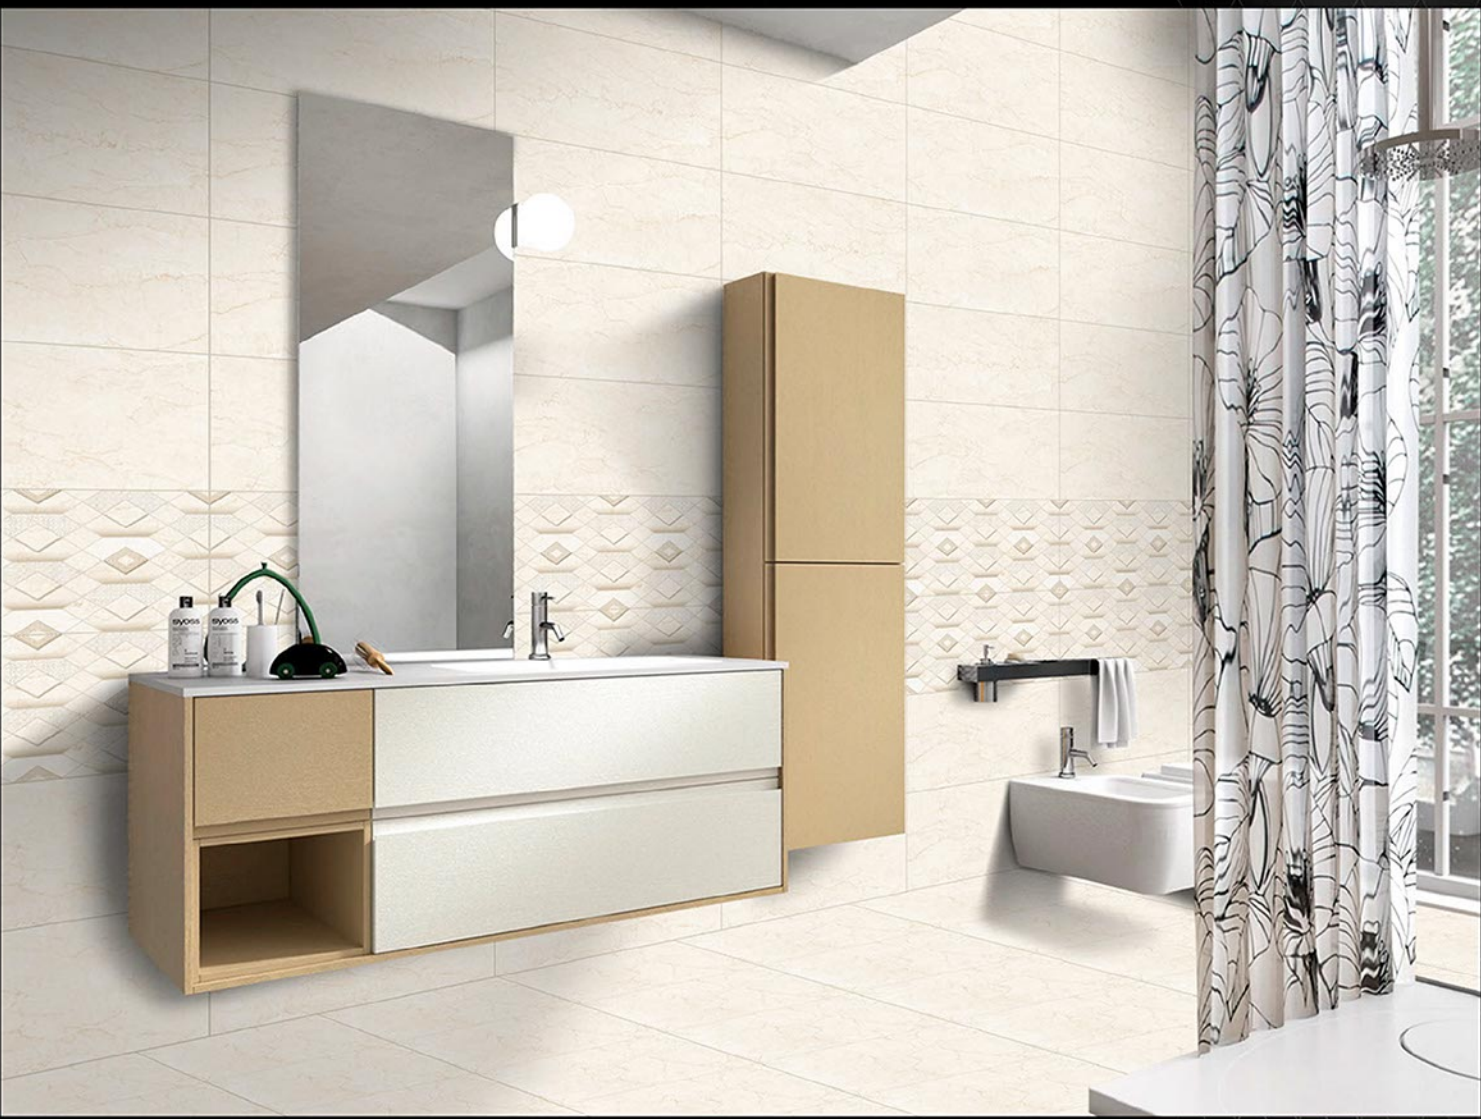

71783-HL-1