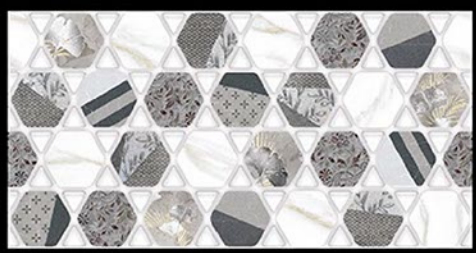

Matching Floors are available in 300 x 300mm

DIGITAL WALL
TILES

**300x
600mm**
GLOSSY FINISH ■

71764-LT [R]
71764-DK [R]

71764-HL-1

Matching Floors are available in 300 x 300mm

DIGITAL WALL
TILES

**300x
600mm**
GLOSSY FINISH ■