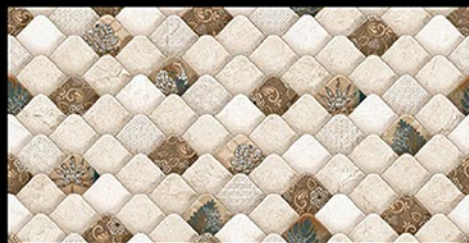

DIGITAL WALL
TILES

**300x
600mm**
GLOSSY FINISH ■

71762-LT [R]
71762-DK [R]