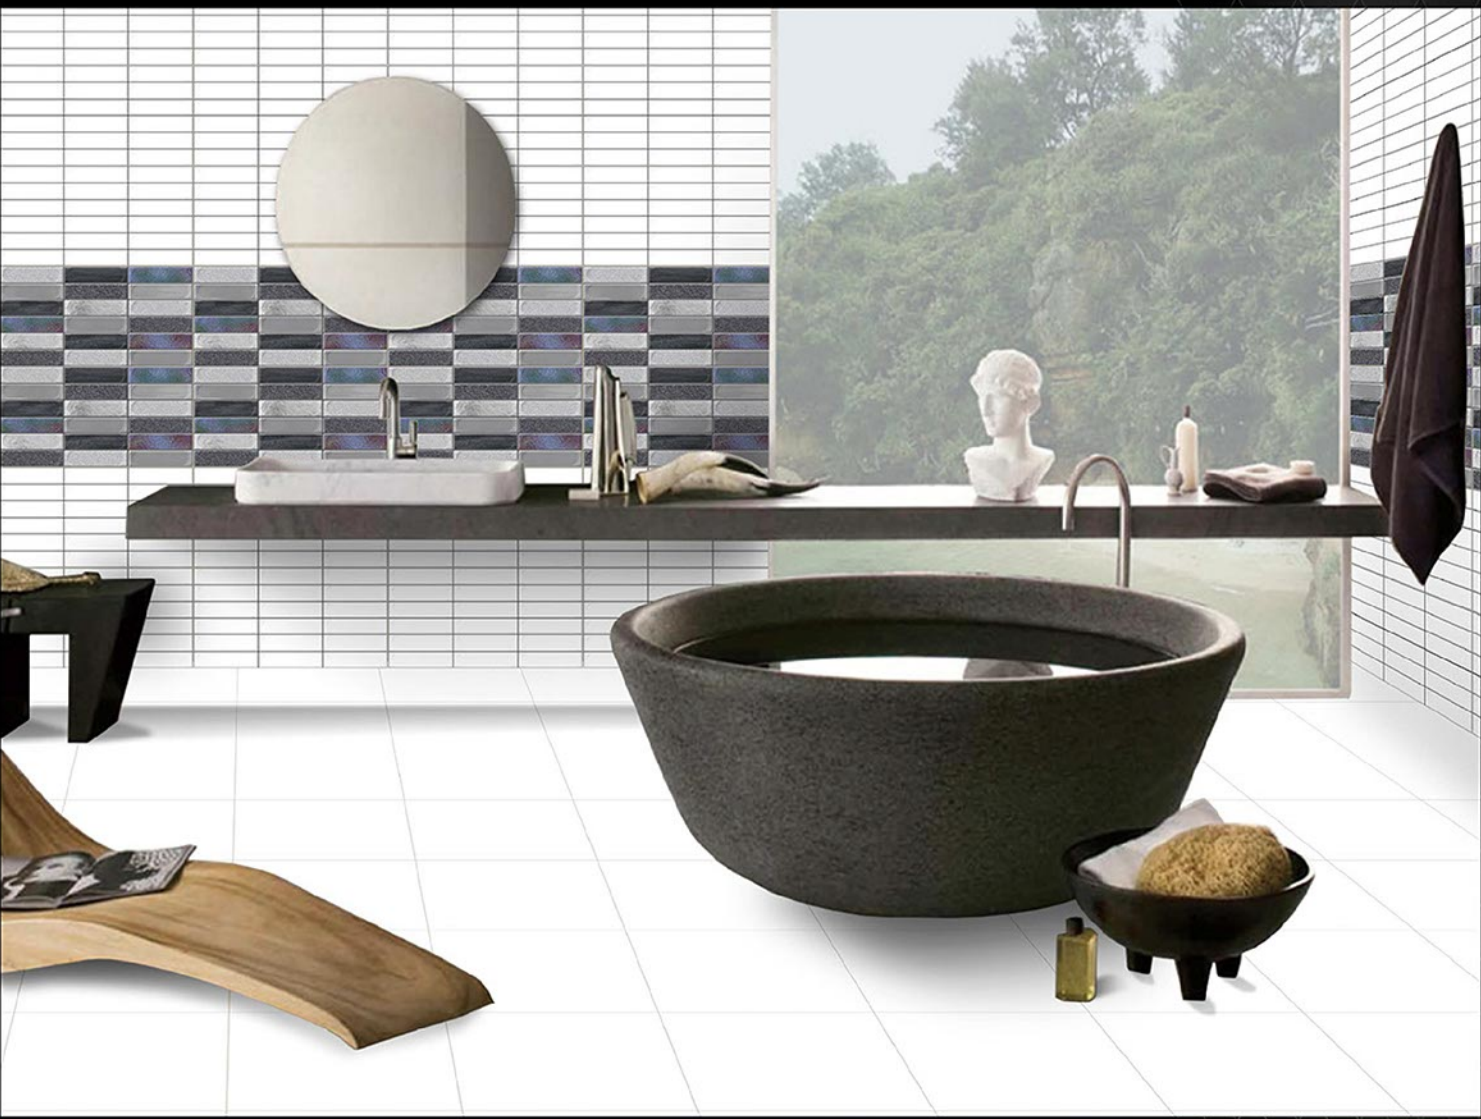

71736-HL-1

Matching Floors are available in 300 x 300mm