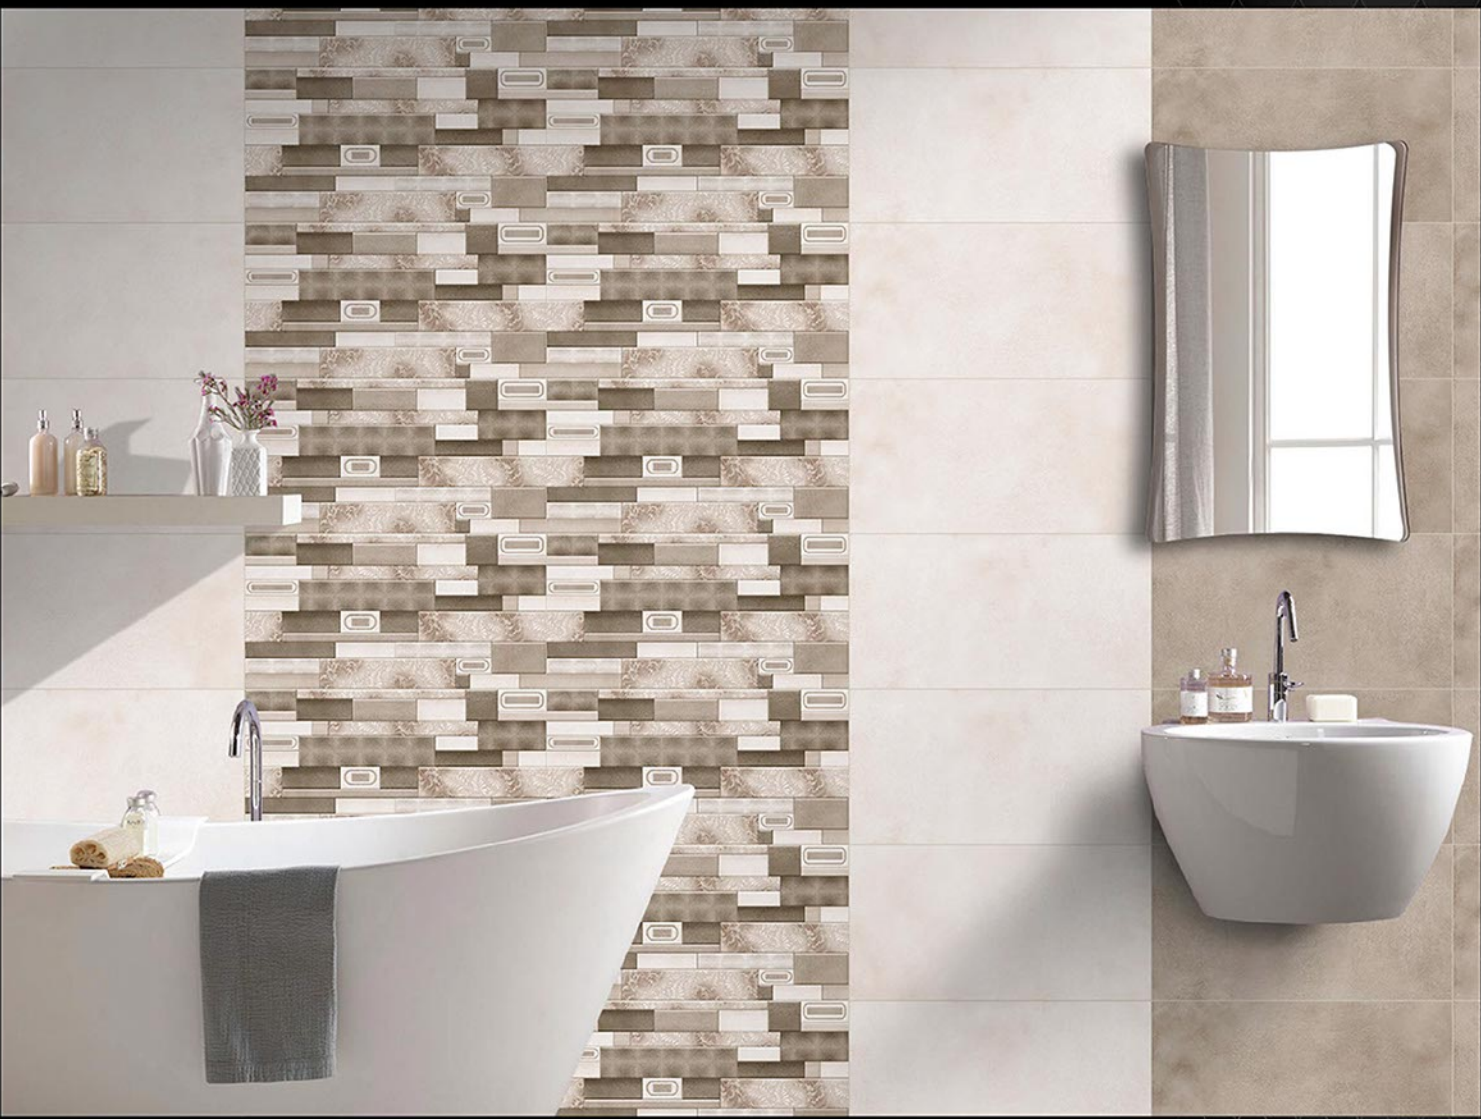

71734-HL-1