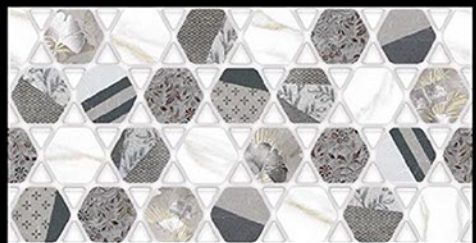

Matching Floors are available in 300 x 300mm

DIGITAL WALL
TILES

**300x
600mm**
GLOSSY FINISH ■

71764-LT [R]
71764-DK [R]

71764-HL-1

Matching Floors are available in 300 x 300mm

DIGITAL WALL
TILES

**300x
600mm**
GLOSSY FINISH ■