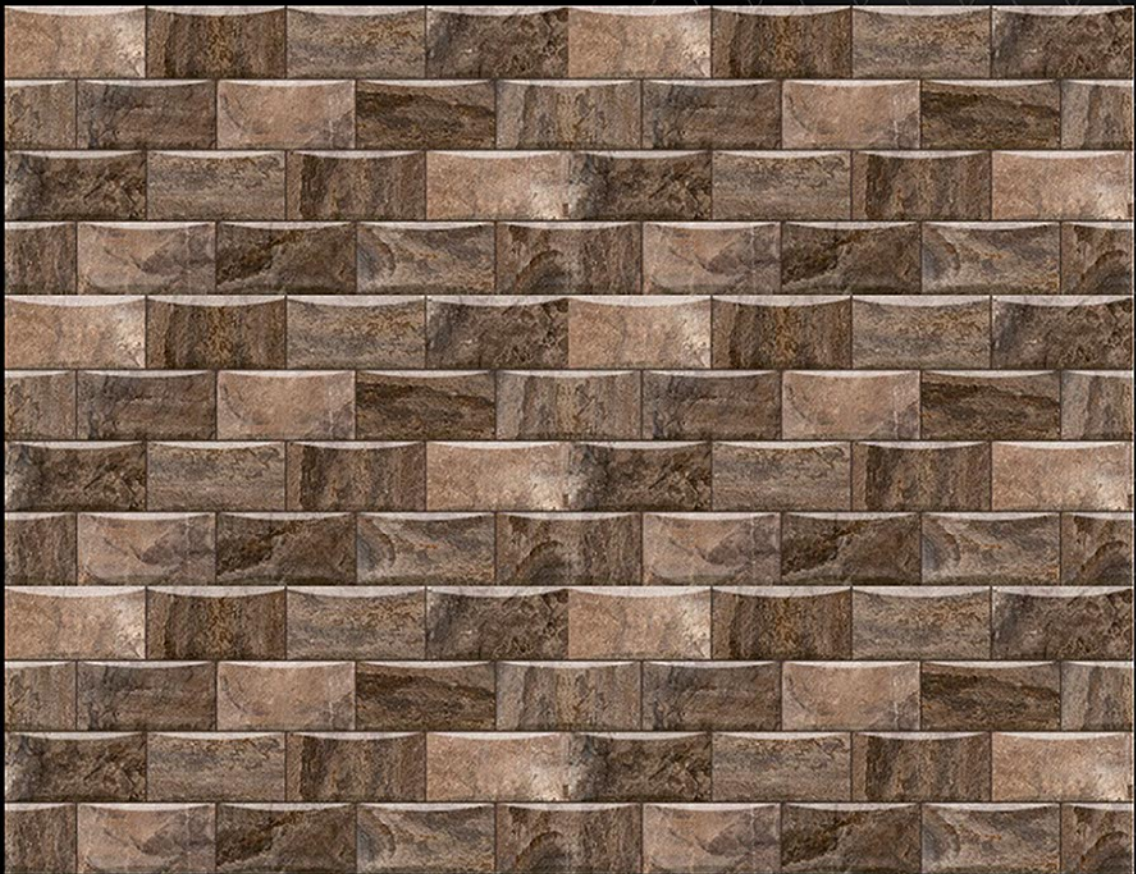

Spenzen[®]
DIGITAL WALL TILES

DIGITAL WALL
TILES

300x
600mm

Spenzen[®]
DIGITAL WALL TILES

ELEVATION
SERIES

DIGITAL WALL
TILES

300x
600mm
MATT FINISH

3004