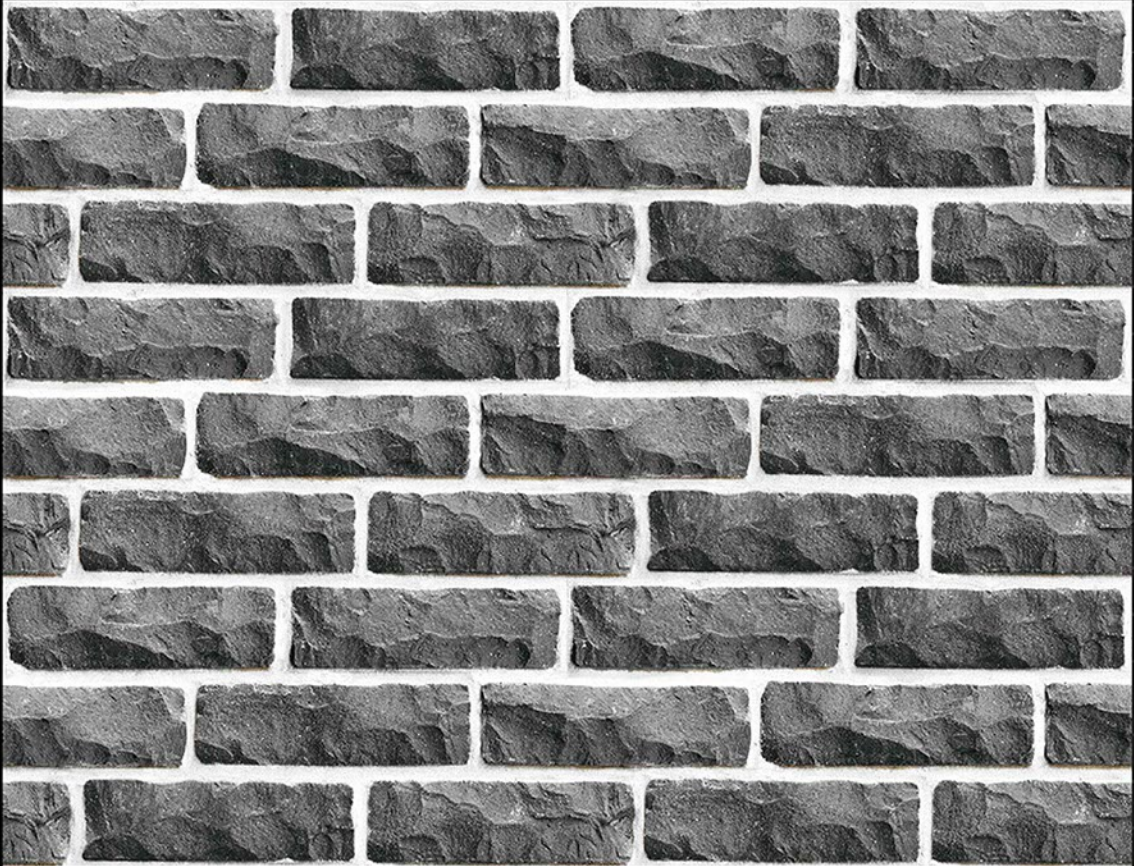

3027 [R]

DIGITAL WALL
TILES

300x
600mm
MATT FINISH

3028 [R]

DIGITAL WALL
TILES

300x
600mm
MATT FINISH

3029 [R]

DIGITAL WALL
TILES