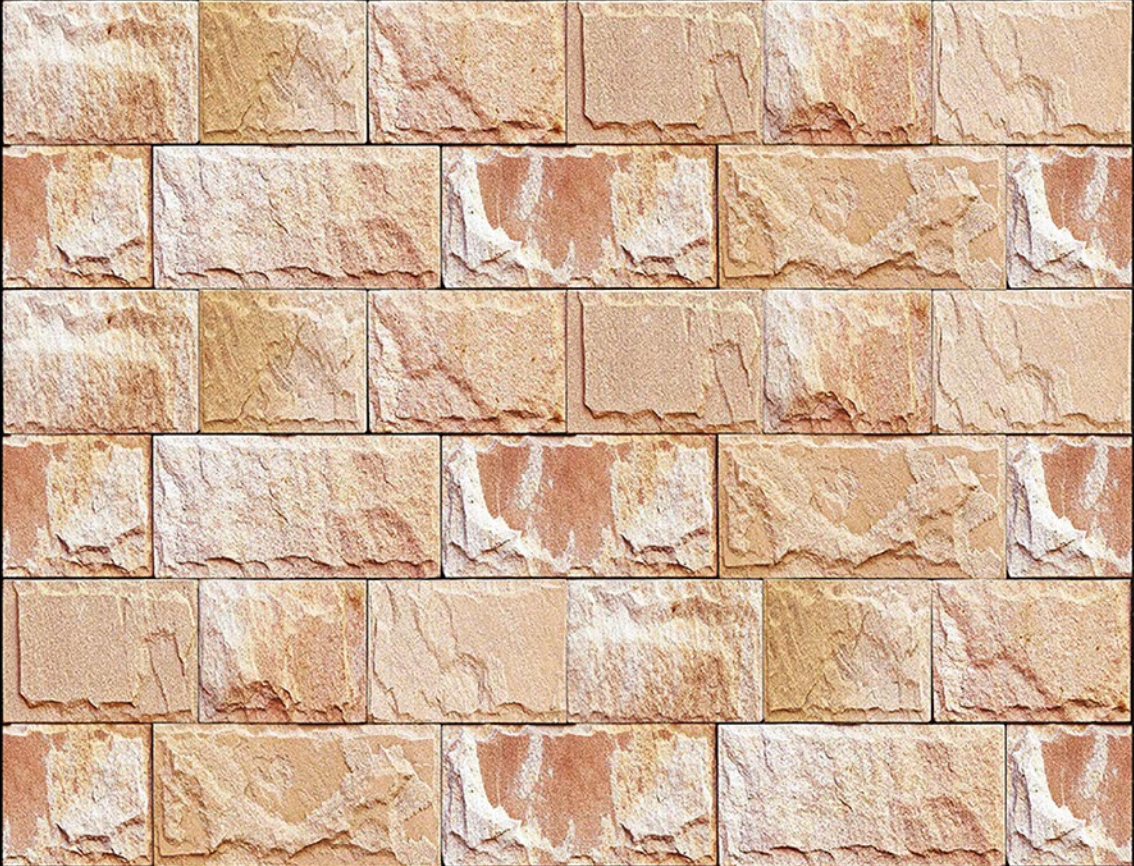

300x
600mm
MATT FINISH

Spenzen[®]
DIGITAL WALL TILES

3030 [R]

Matching Floors are available in 300 x 300mm

DIGITAL WALL
TILES

**300x
600mm**
MATT FINISH

3031 [R]

DIGITAL WALL
TILES