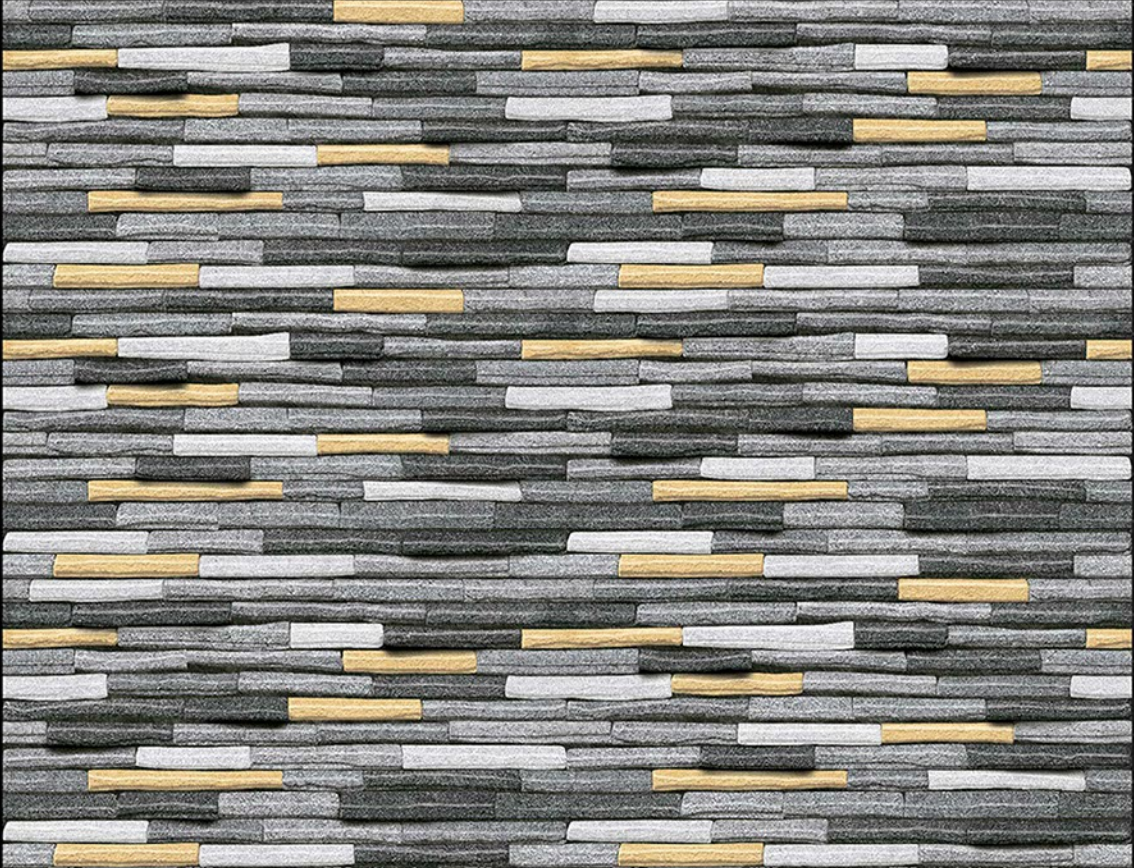

**300x
600mm**
MATT FINISH

3032 [R]

DIGITAL WALL
TILES

300x
600mm
MATT FINISH

3034 [R]

DIGITAL WALL
TILES

300x
600mm
MATT FINISH

3049 [R]