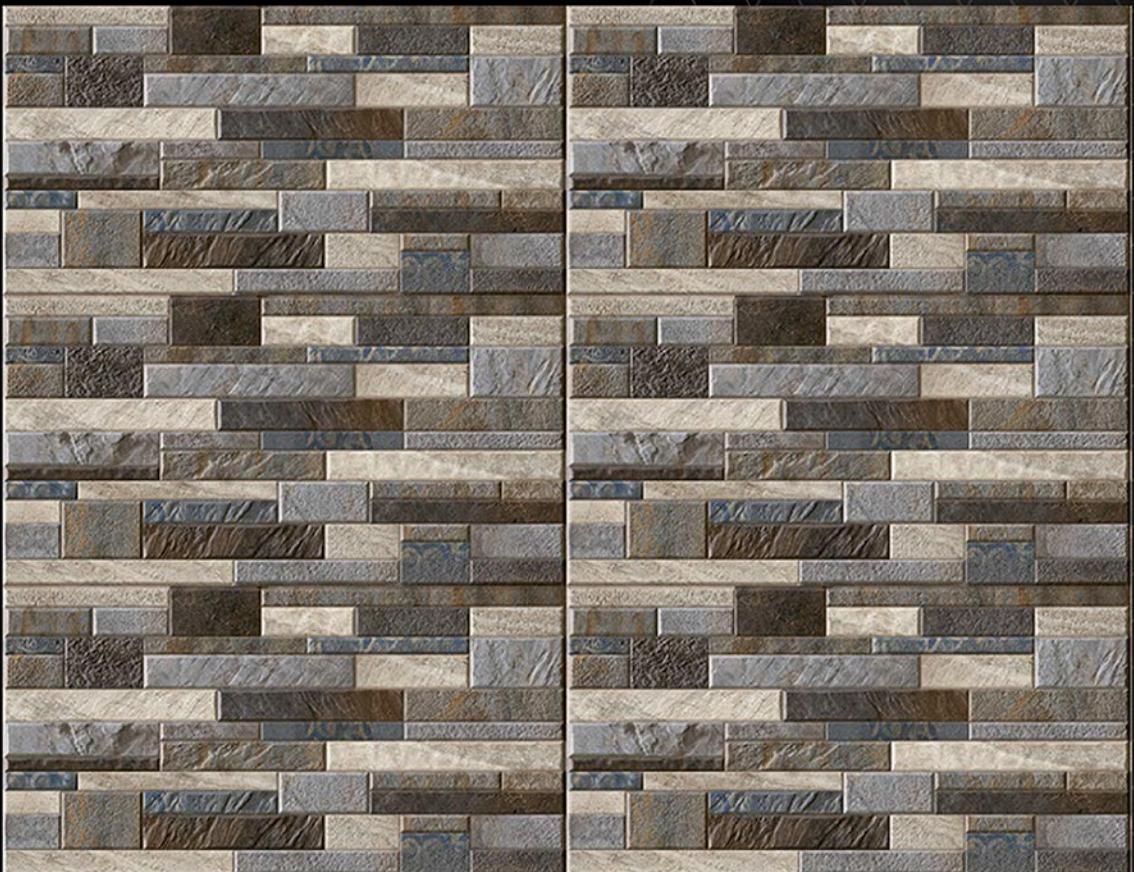

DIGITAL WALL
TILES

300x
600mm
MATT FINISH

3018