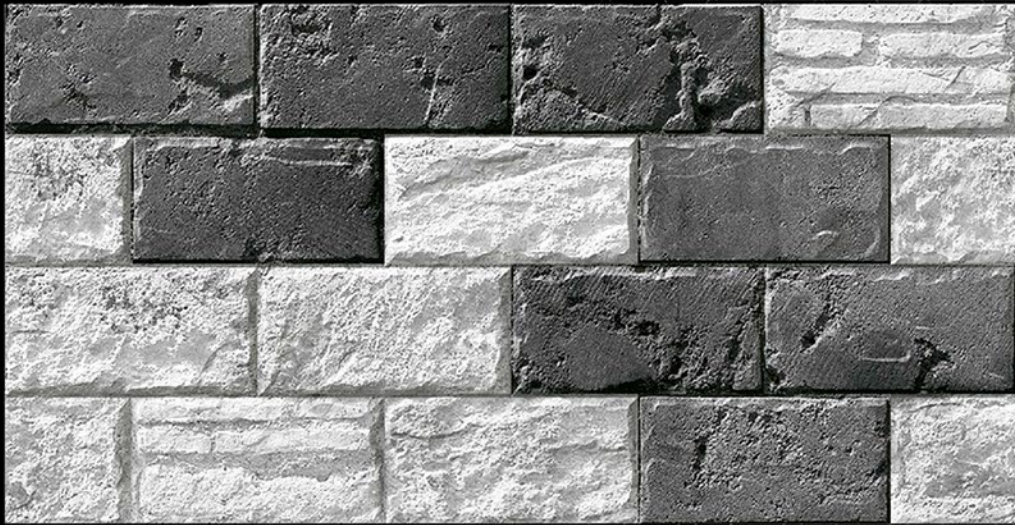

**300x
600mm**
MATT FINISH

3032 [R]

DIGITAL WALL
TILES

300x
600mm
MATT FINISH

3034 [R]

DIGITAL WALL
TILES

300x
600mm
MATT FINISH

3049 [R]