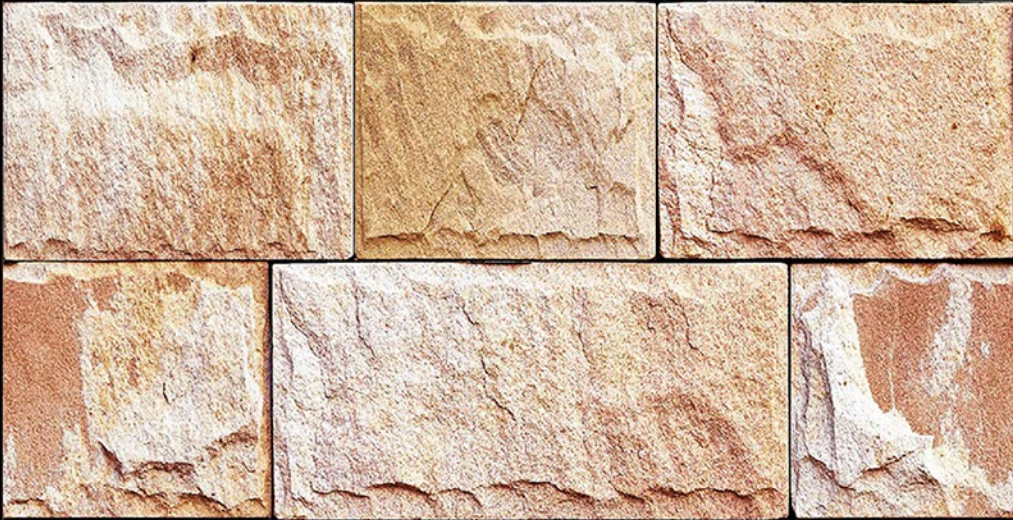

300x
600mm
MATT FINISH

Spenzen[®]
DIGITAL WALL TILES

3030 [R]

Matching Floors are available in 300 x 300mm

DIGITAL WALL
TILES

**300x
600mm**
MATT FINISH

3031 [R]

DIGITAL WALL
TILES