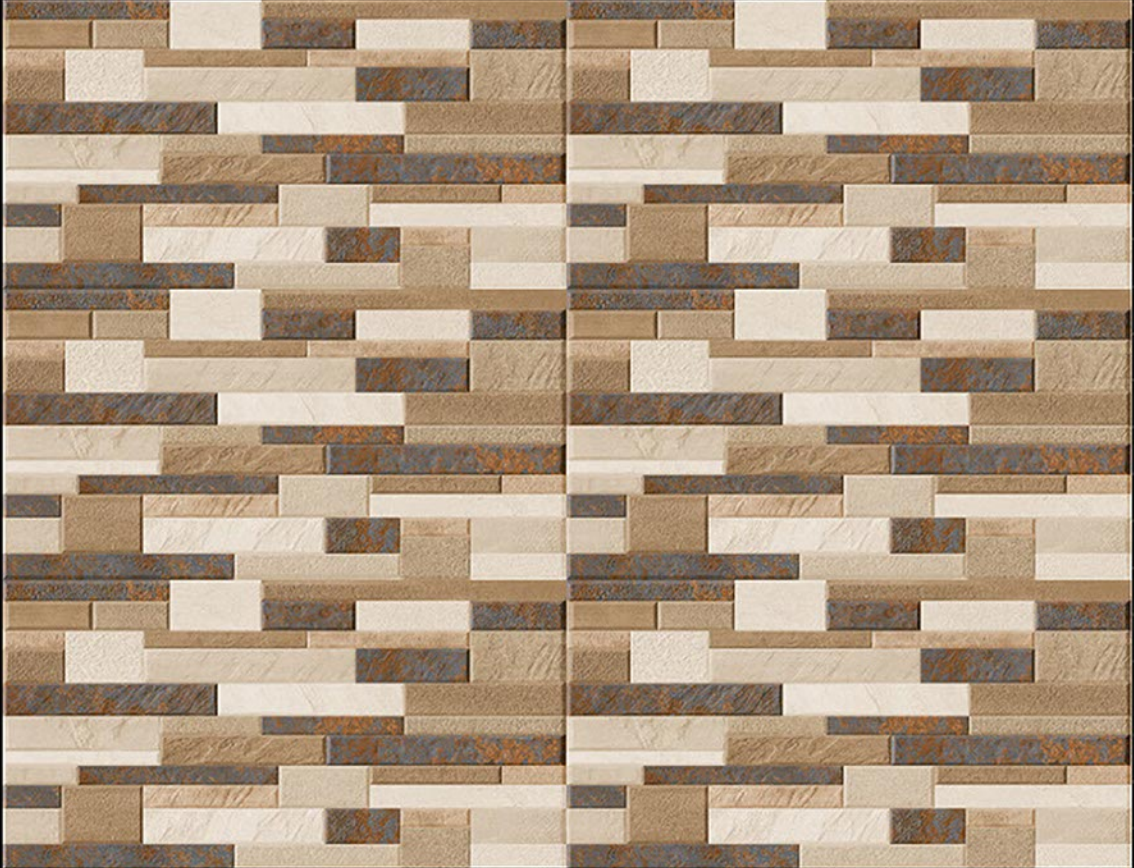

DIGITAL WALL
TILES

**300x
600mm**
MATT FINISH

3013

DIGITAL WALL
TILES

300x
600mm
MATT FINISH

3014

DIGITAL WALL
TILES

300x
600mm
MATT FINISH