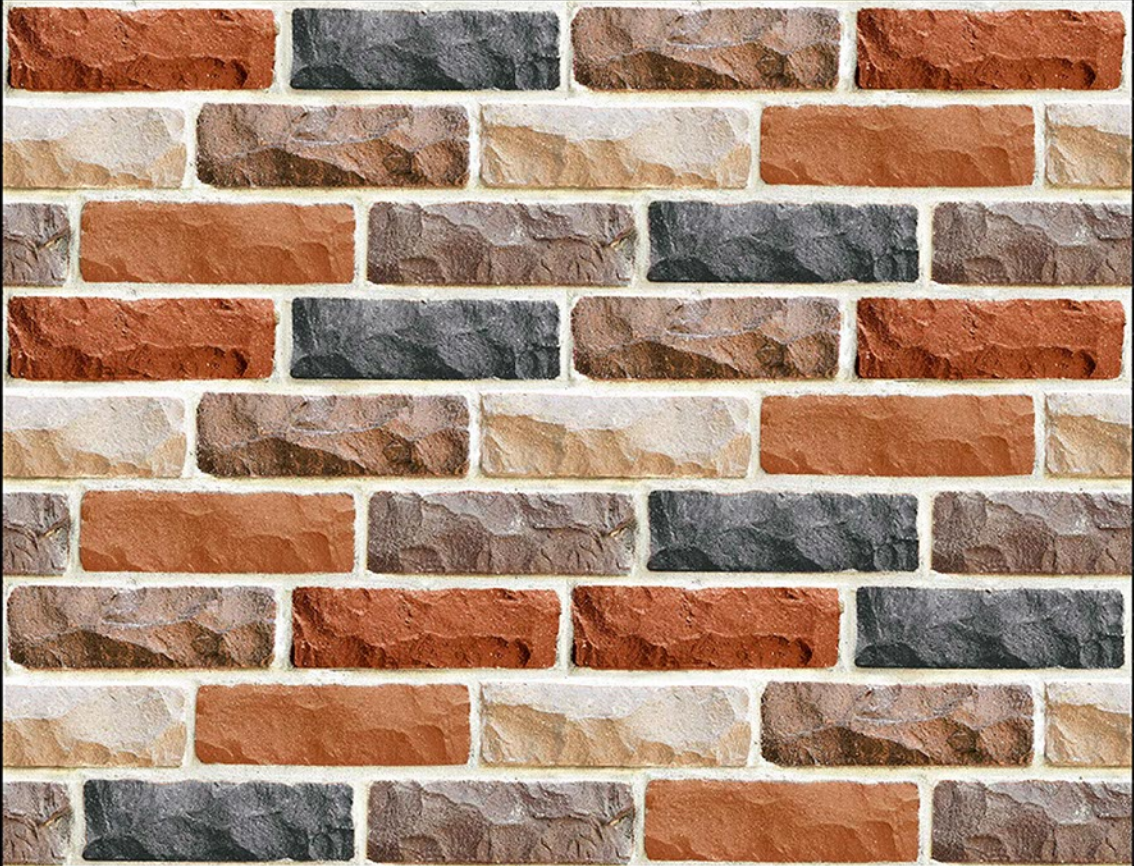

DIGITAL WALL
TILES

**300x
600mm**
MATT FINISH

3027 [R]