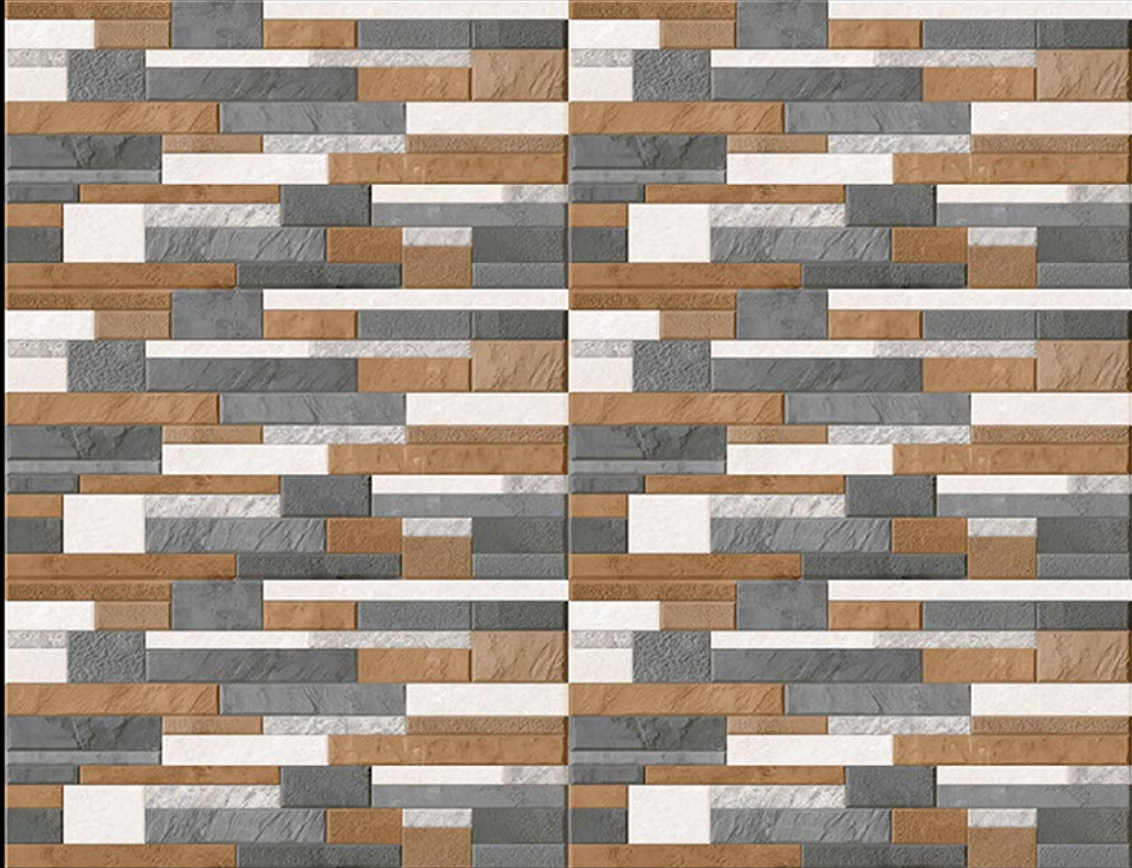

DIGITAL WALL
TILES

300x
600mm
MATT FINISH

3021