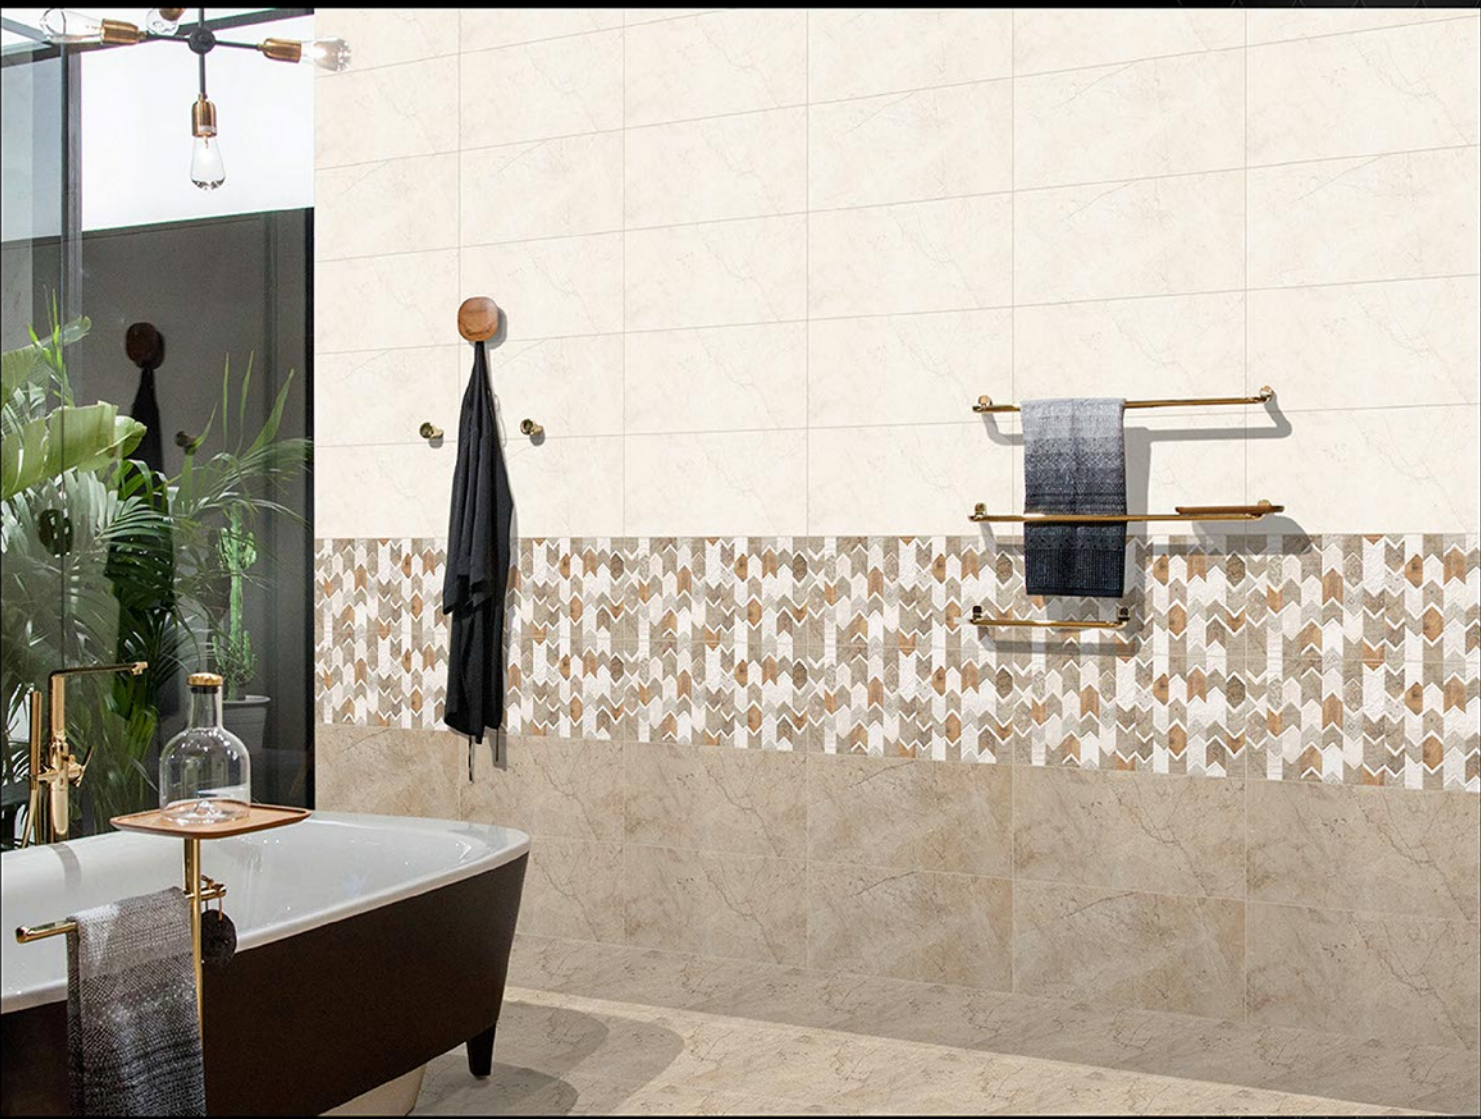

75350-HL-1