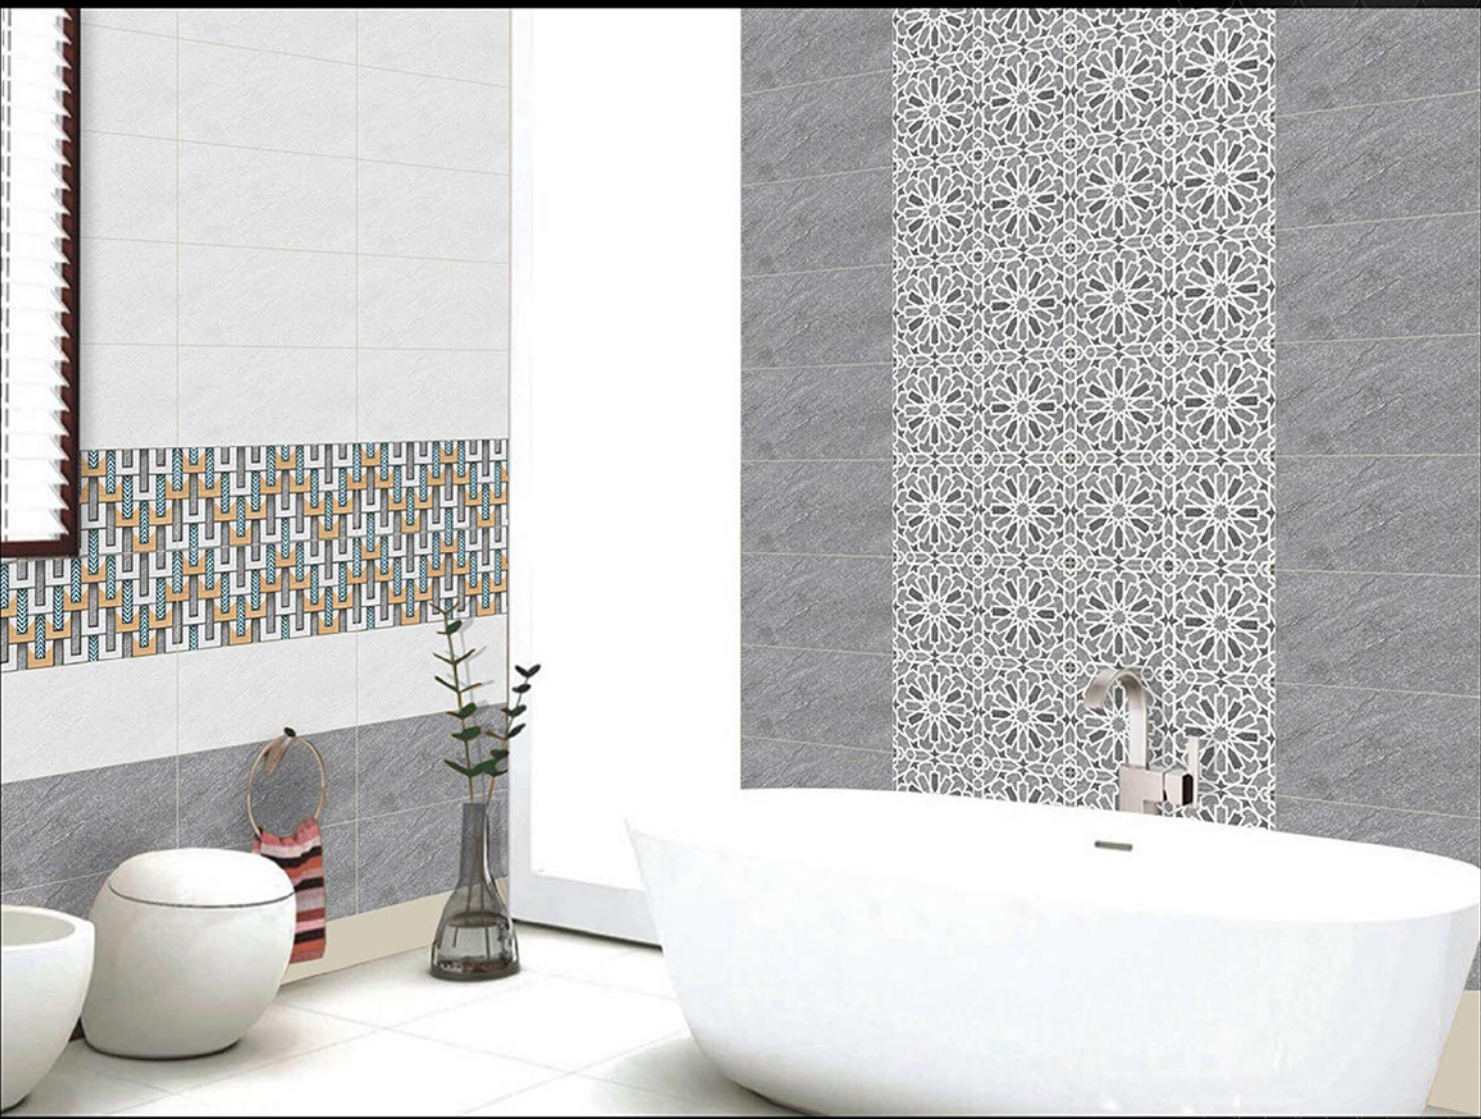

75338-HL-1
75338-HL-2