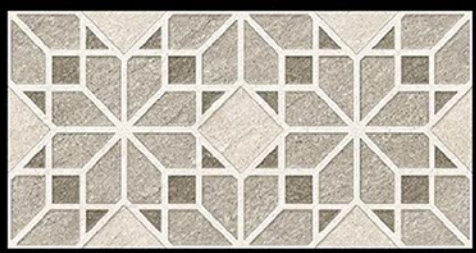

75336-LT
75336-DK

75336-HL-1

Matching Floors are available in 300 x 300mm

DIGITAL WALL
TILES

**300x
600mm**
MATT FINISH

75337-LT
75337-DK

75337-HL-1
75337-HL-2

Matching Floors are available in 300 x 300mm