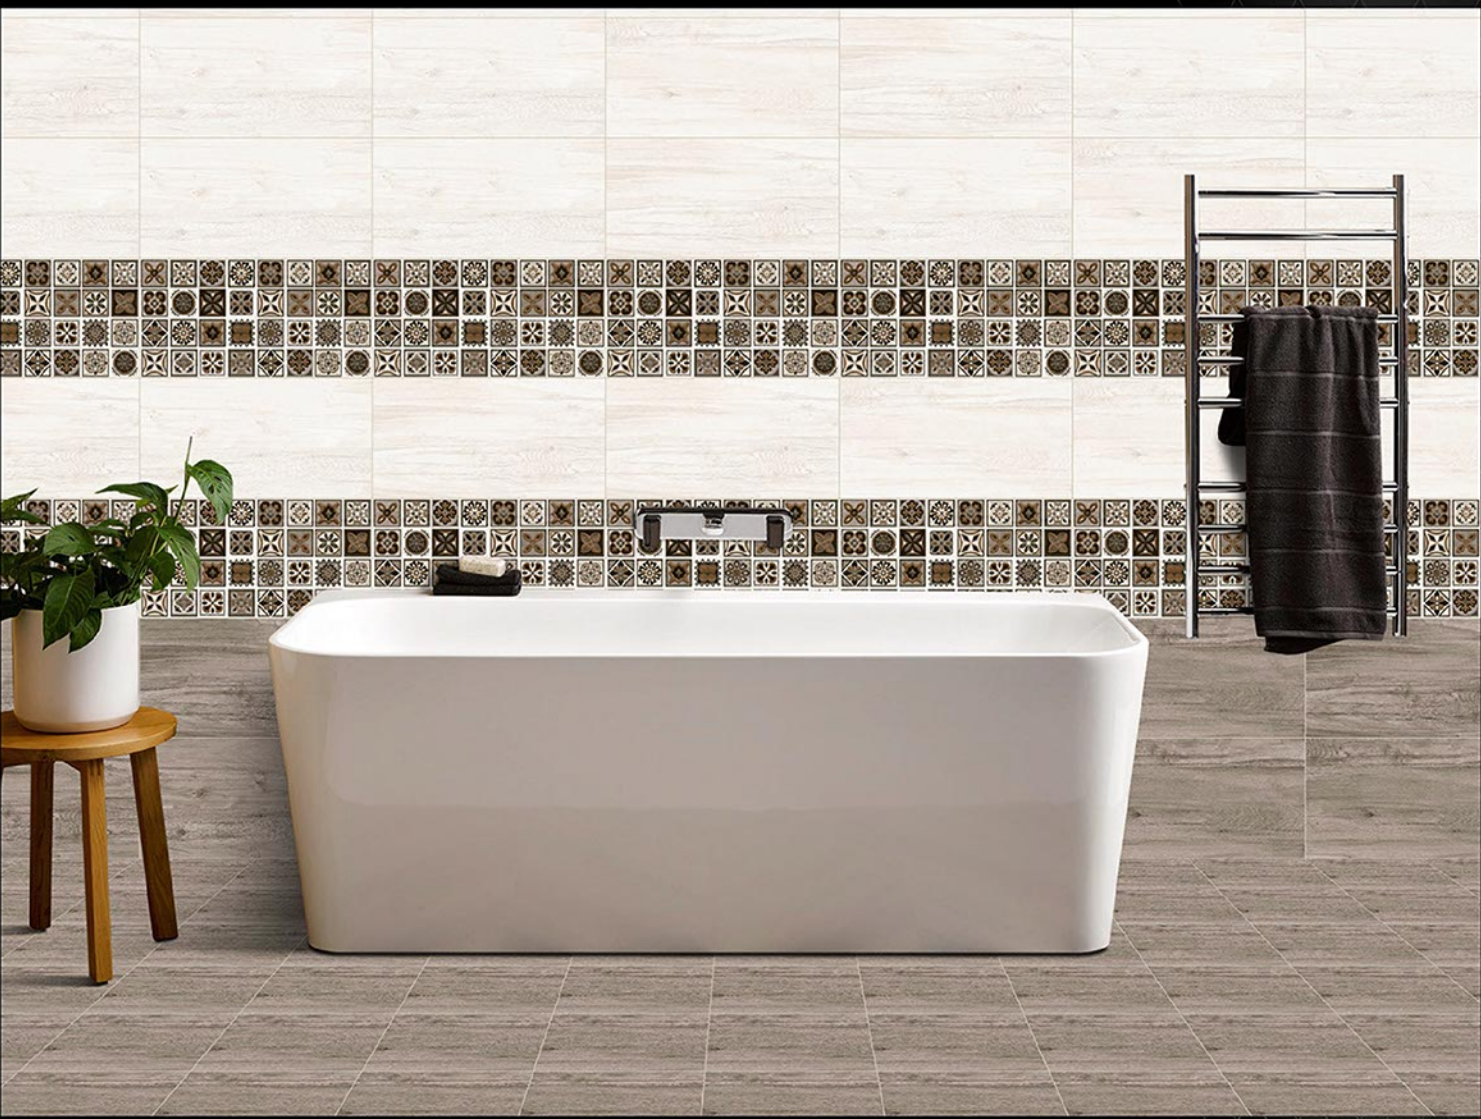

Matching Floors are available in 300 x 300mm

DIGITAL WALL
TILES

**300x
600mm**
MATT FINISH

75343-LT [R]
75343-DK [R]

75343-HL-1

Matching Floors are available in 300 x 300mm

DIGITAL WALL
TILES

**300x
600mm**
MATT FINISH