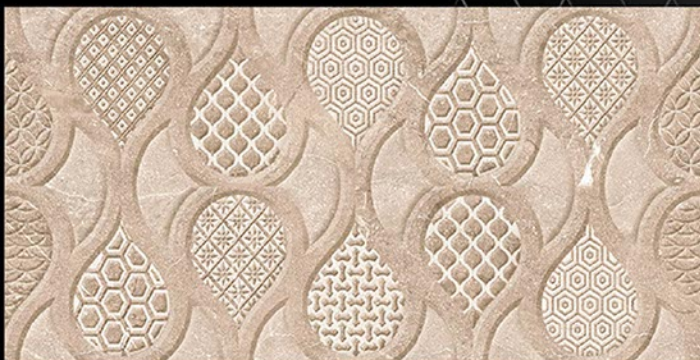

75318-HL-2