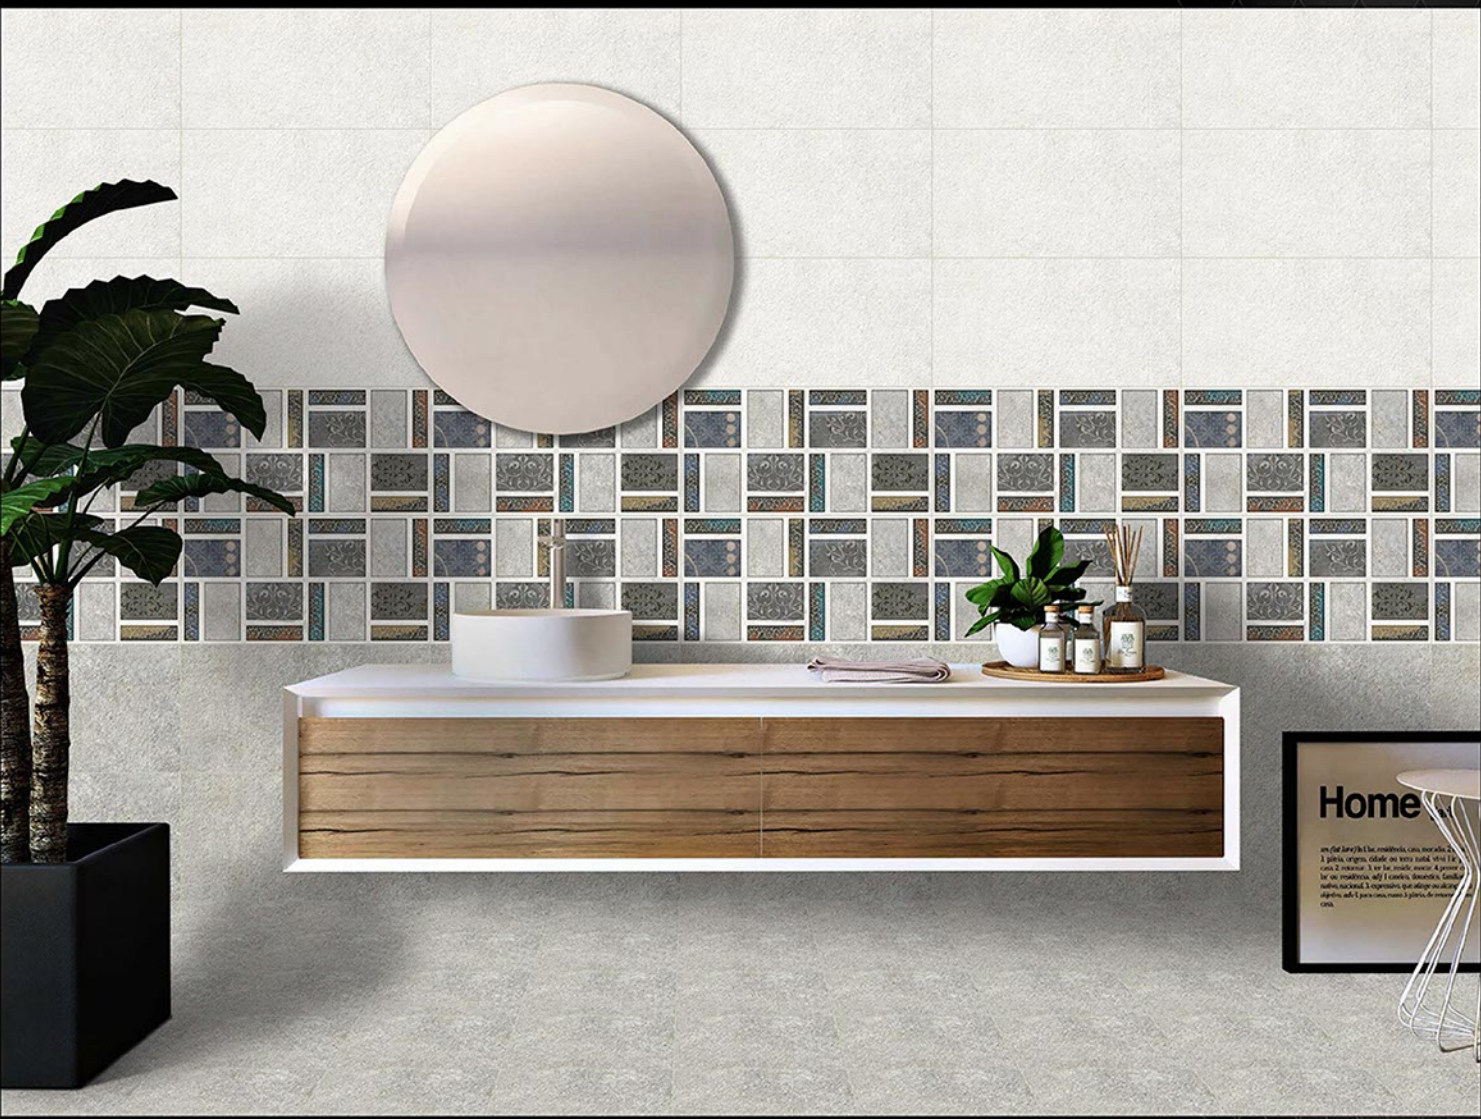

75344-HL-1

Matching Floors are available in 300 x 300mm