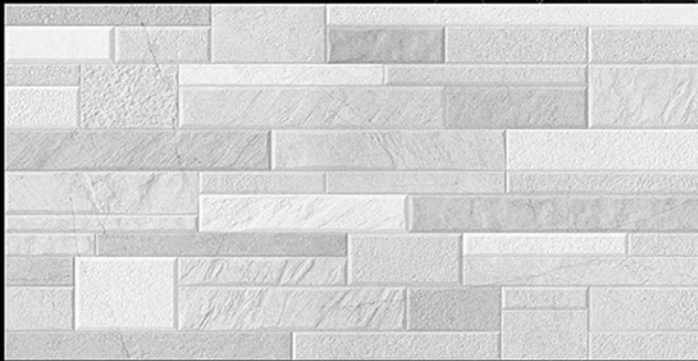

DIGITAL WALL
TILES

300x
600mm
MATT FINISH

75297-DK

75297-HL-3

75297-DK

DIGITAL WALL
TILES

300x
600mm
MATT FINISH

75299-LT