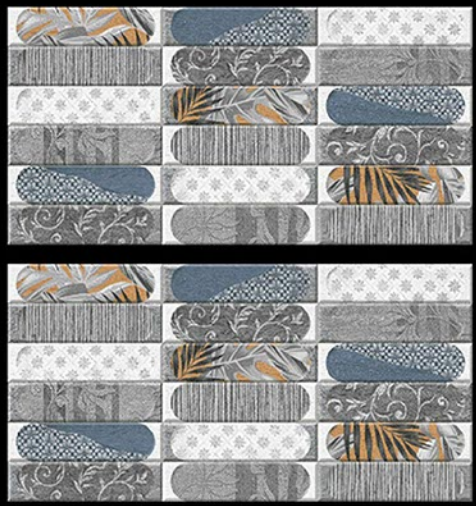

**300x
600mm**
MATT FINISH

75341-LT [R]
75341-DK [R]

75341-HL-1

Matching Floors are available in 300 x 300mm

DIGITAL WALL
TILES

**300x
600mm**
MATT FINISH

75342-LT [R]
75342-DK [R]

75342-HL-1