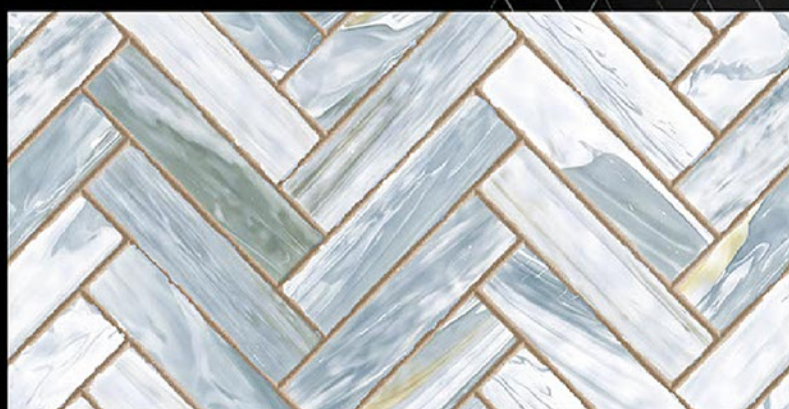

DIGITAL WALL
TILES

300x
600mm
GLOSSY FINISH ■

Spenzen
DIGITAL WALL TILES

71895-L

71895-HL-1

71895-L