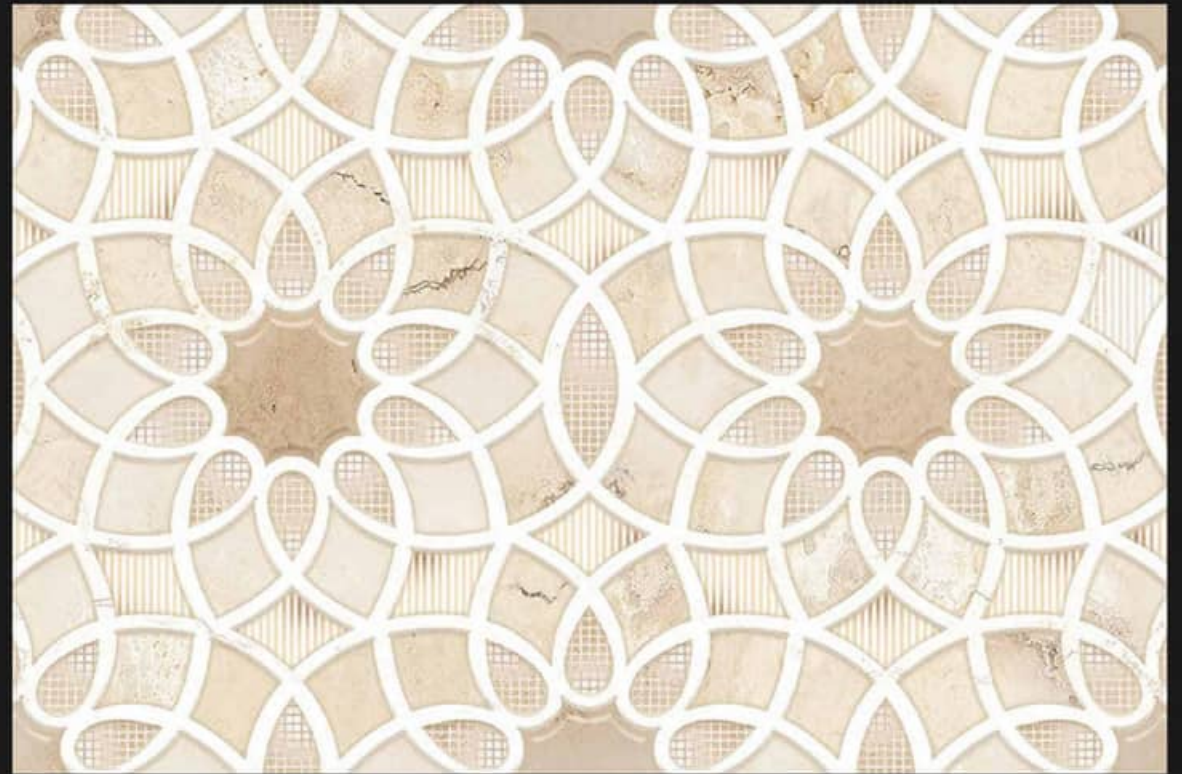

Spenzen[®]
DIGITAL WALL TILES

17026-LT

17026-DK

17026-HL1

450x300MM
GLOSSY

**Spenzen**[®]
DIGITAL WALL TILES

17027-LT

17027-DK