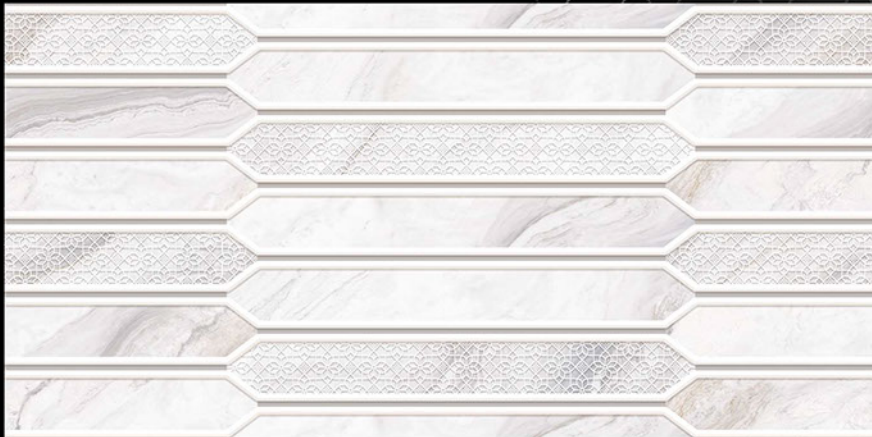

85001_HL-2