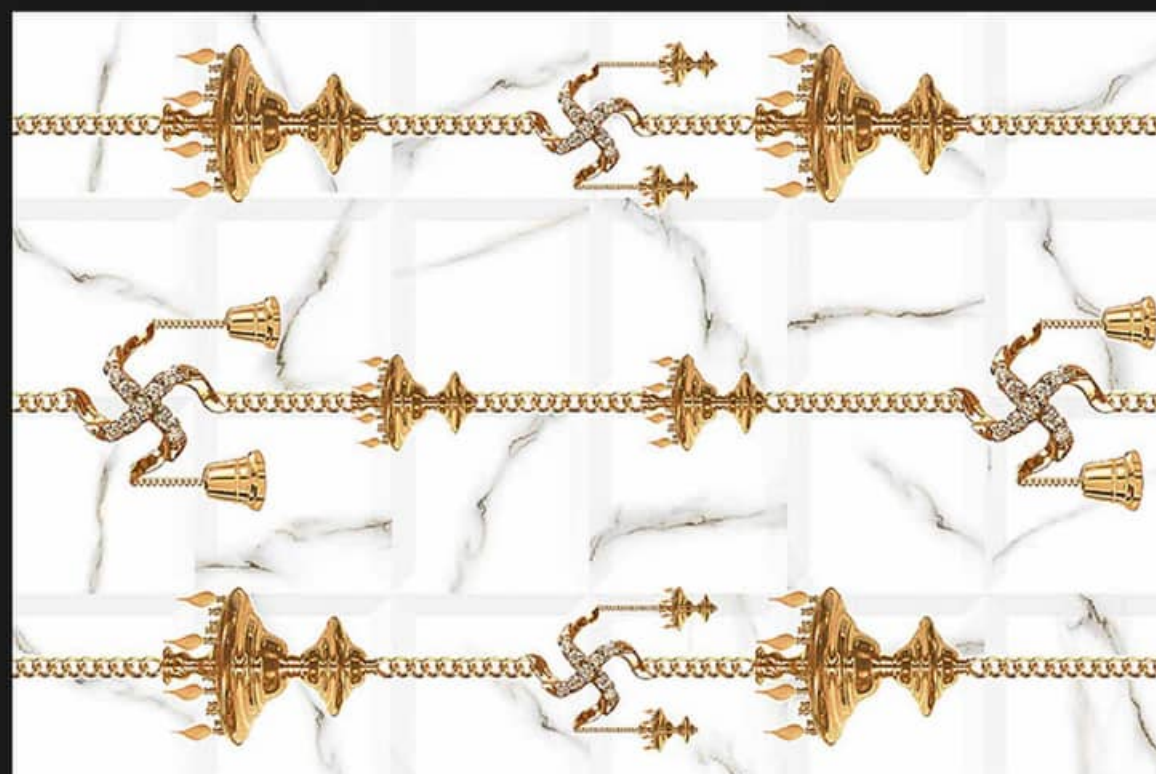

5675-LT

5675-HL1

5675-HL2

450x300MM
GLOSSY

Spenzen[®]
DIGITAL WALL TILES

5000-HL6

SC-565

450x300MM
GLOSSY