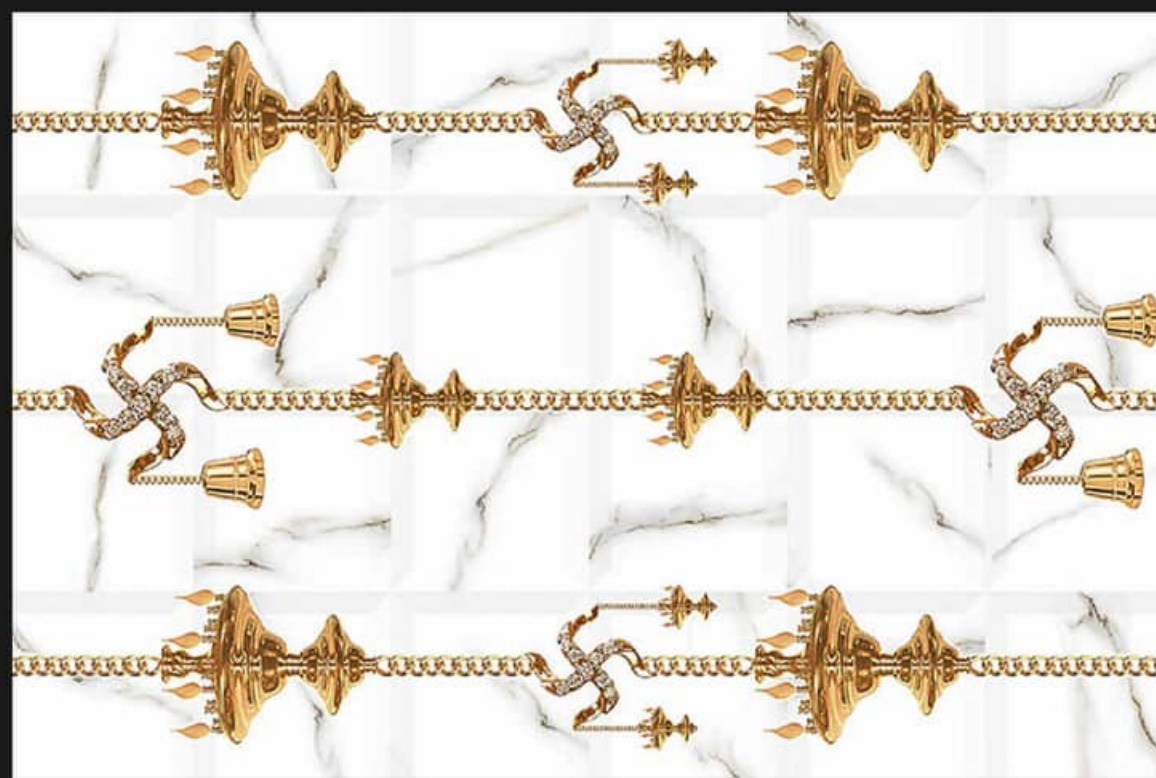

5675-LT

5675-HL1

5675-HL2

450x300MM
GLOSSY

Spenzen[®]
DIGITAL WALL TILES

5000-HL6

SC-565

450x300MM
GLOSSY