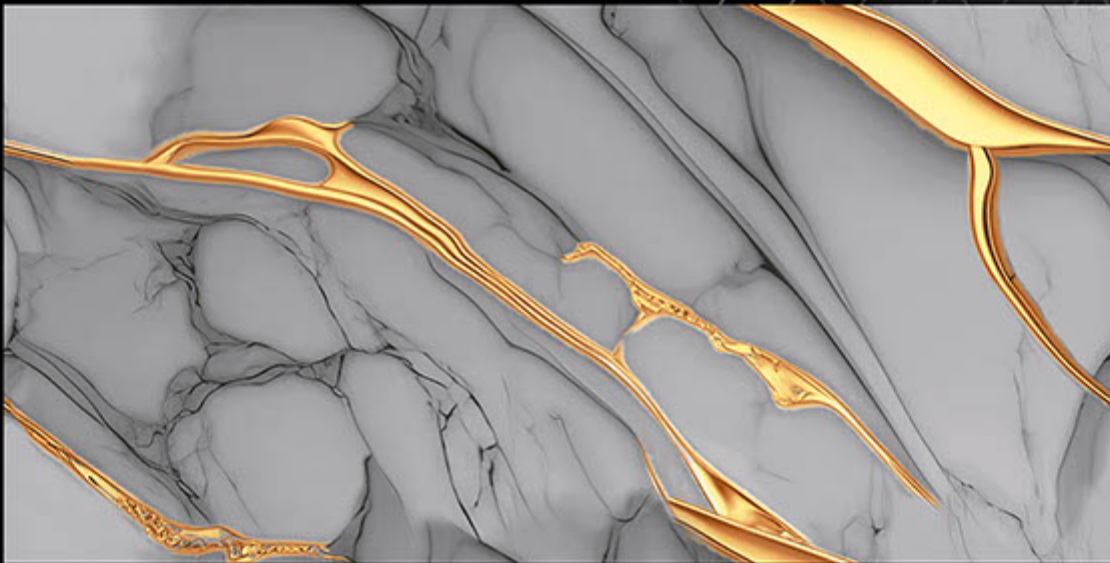

70362-D

Matching Floors are available in 300 x 300mm