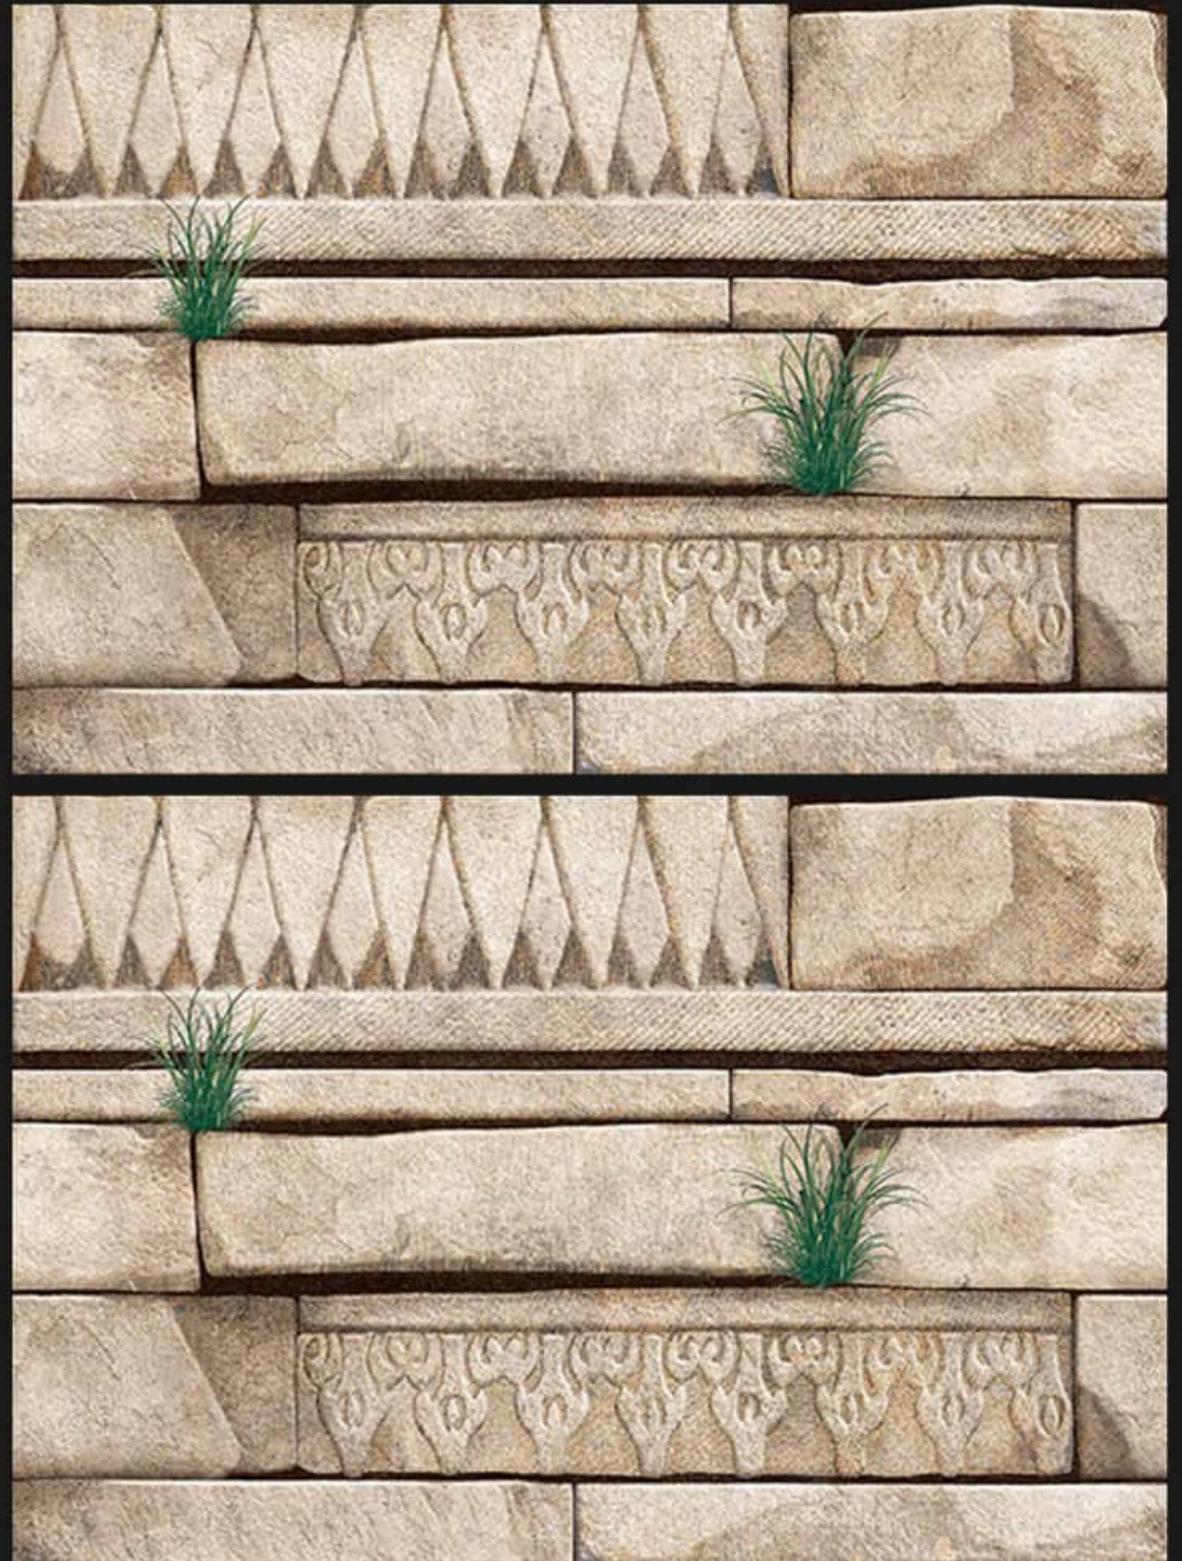

450x300MM
GLOSSY

Spenzen®
DIGITAL WALL TILES

11163-(A)

11163-(B)

{ RANDOM }