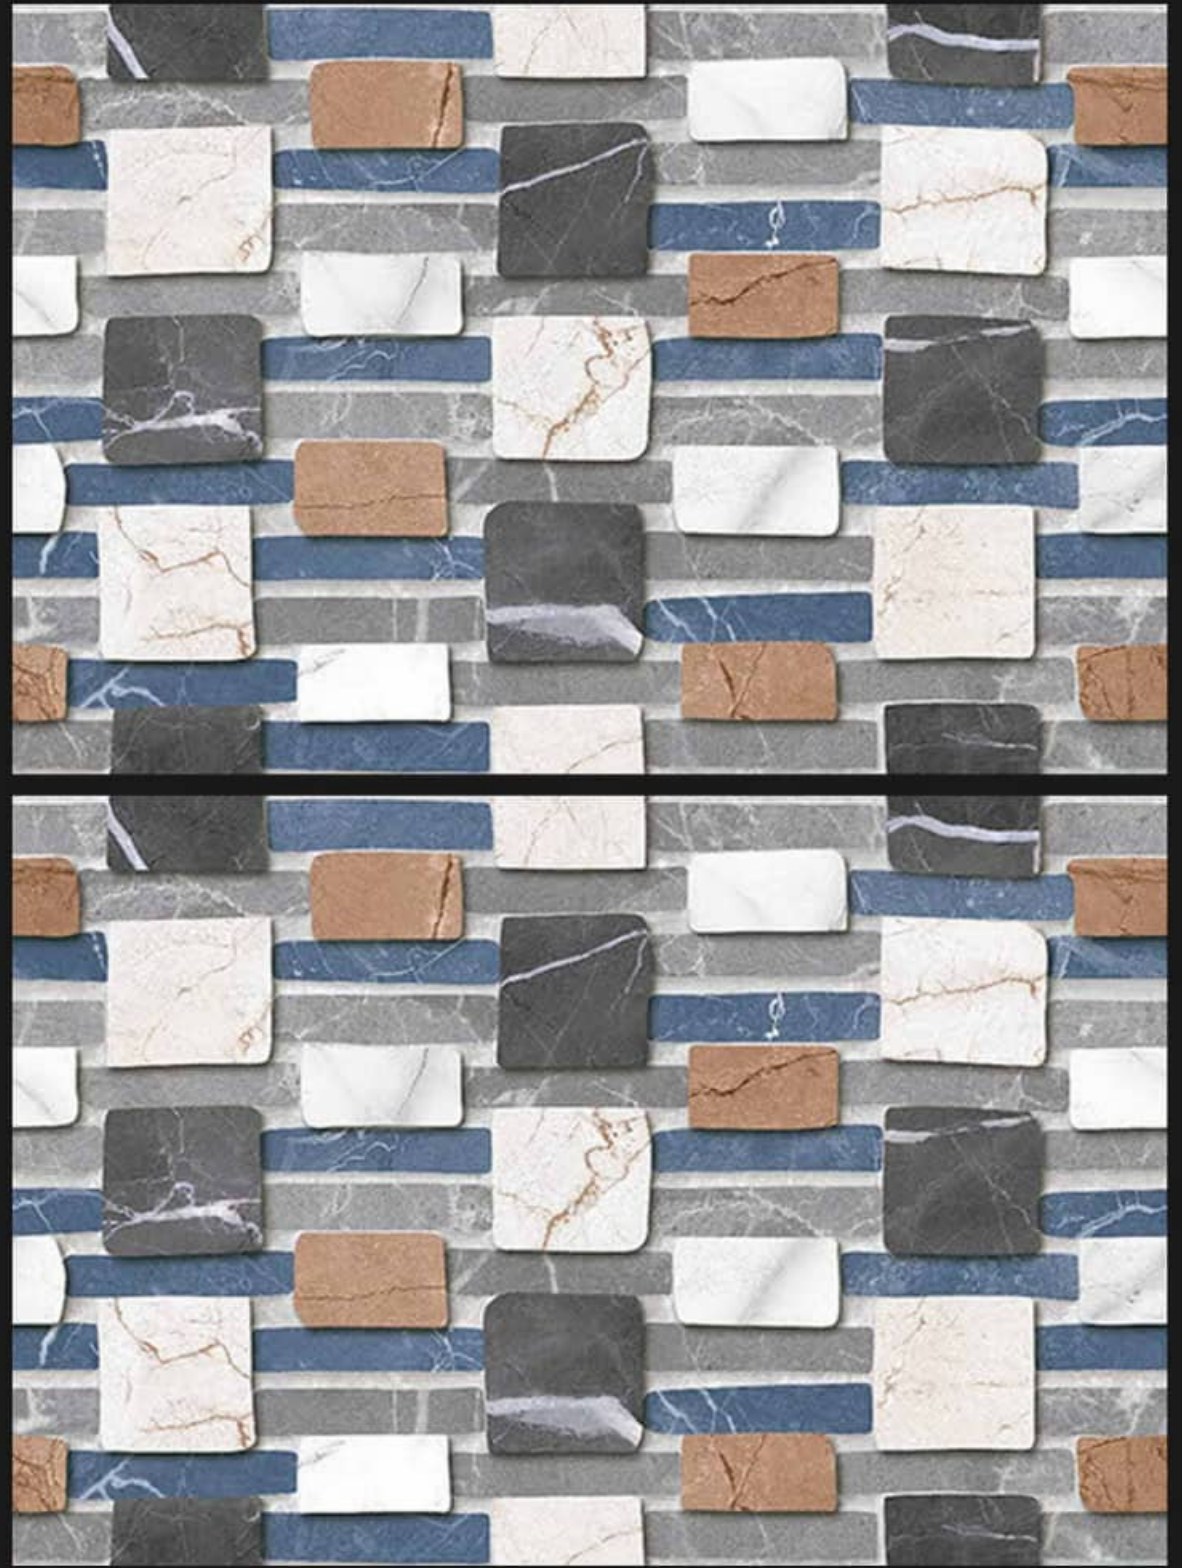

{ RANDOM }

450x300MM
GLOSSY

Spenzen[®]
DIGITAL WALL TILES

11150-(A)

11150-(B)

{ RANDOM }

450x300MM
GLOSSY

Spenzen[®]
DIGITAL WALL TILES