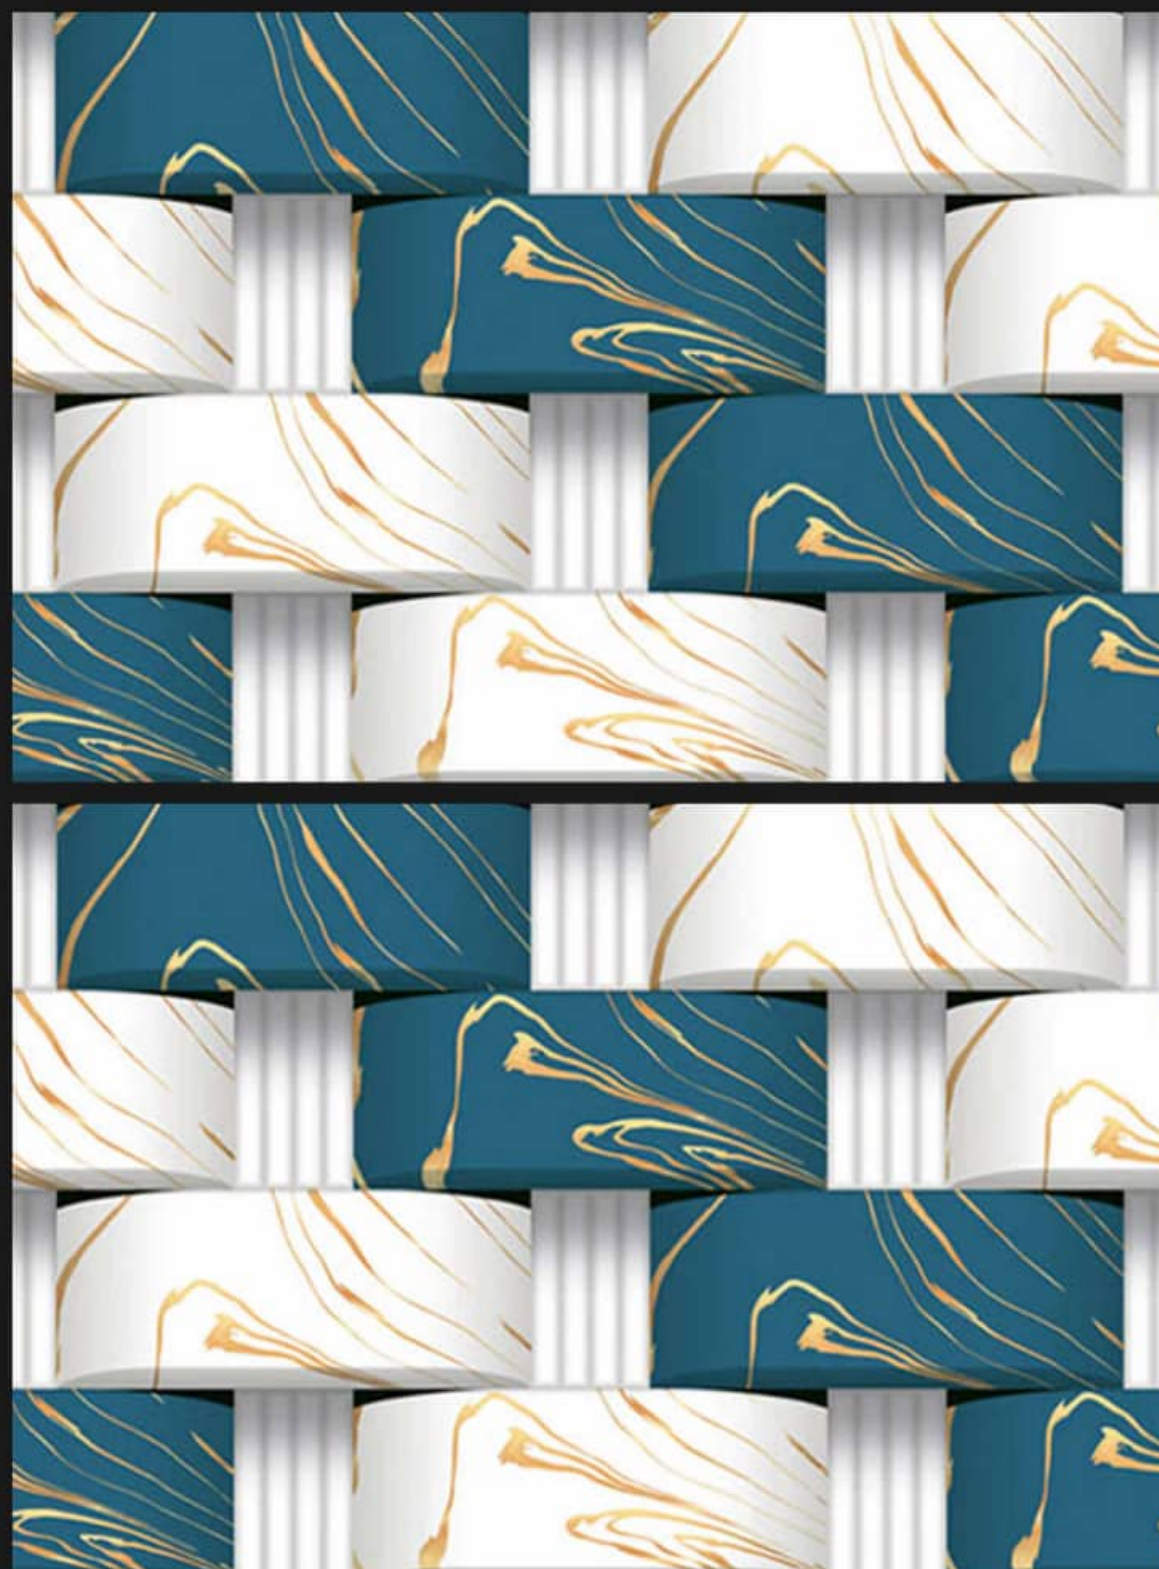

450x300MM
GLOSSY

Spenzen[®]
DIGITAL WALL TILES

11217

450x300MM
GLOSSY

Spenzen[®]
DIGITAL WALL TILES

ELE-11248

600x300mm | 450x300mm

SPENZEN CERAMIC PVT. LTD.