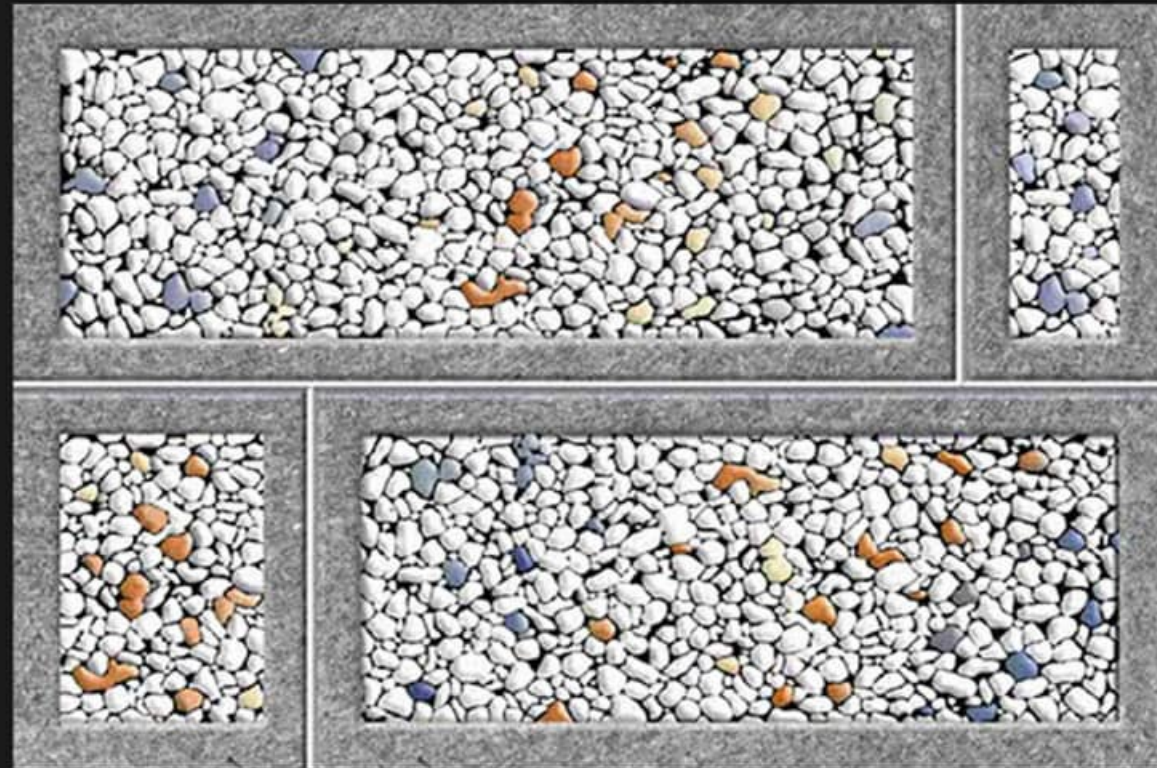

450x300MM
GLOSSY

Spenzen
DIGITAL WALL TILES