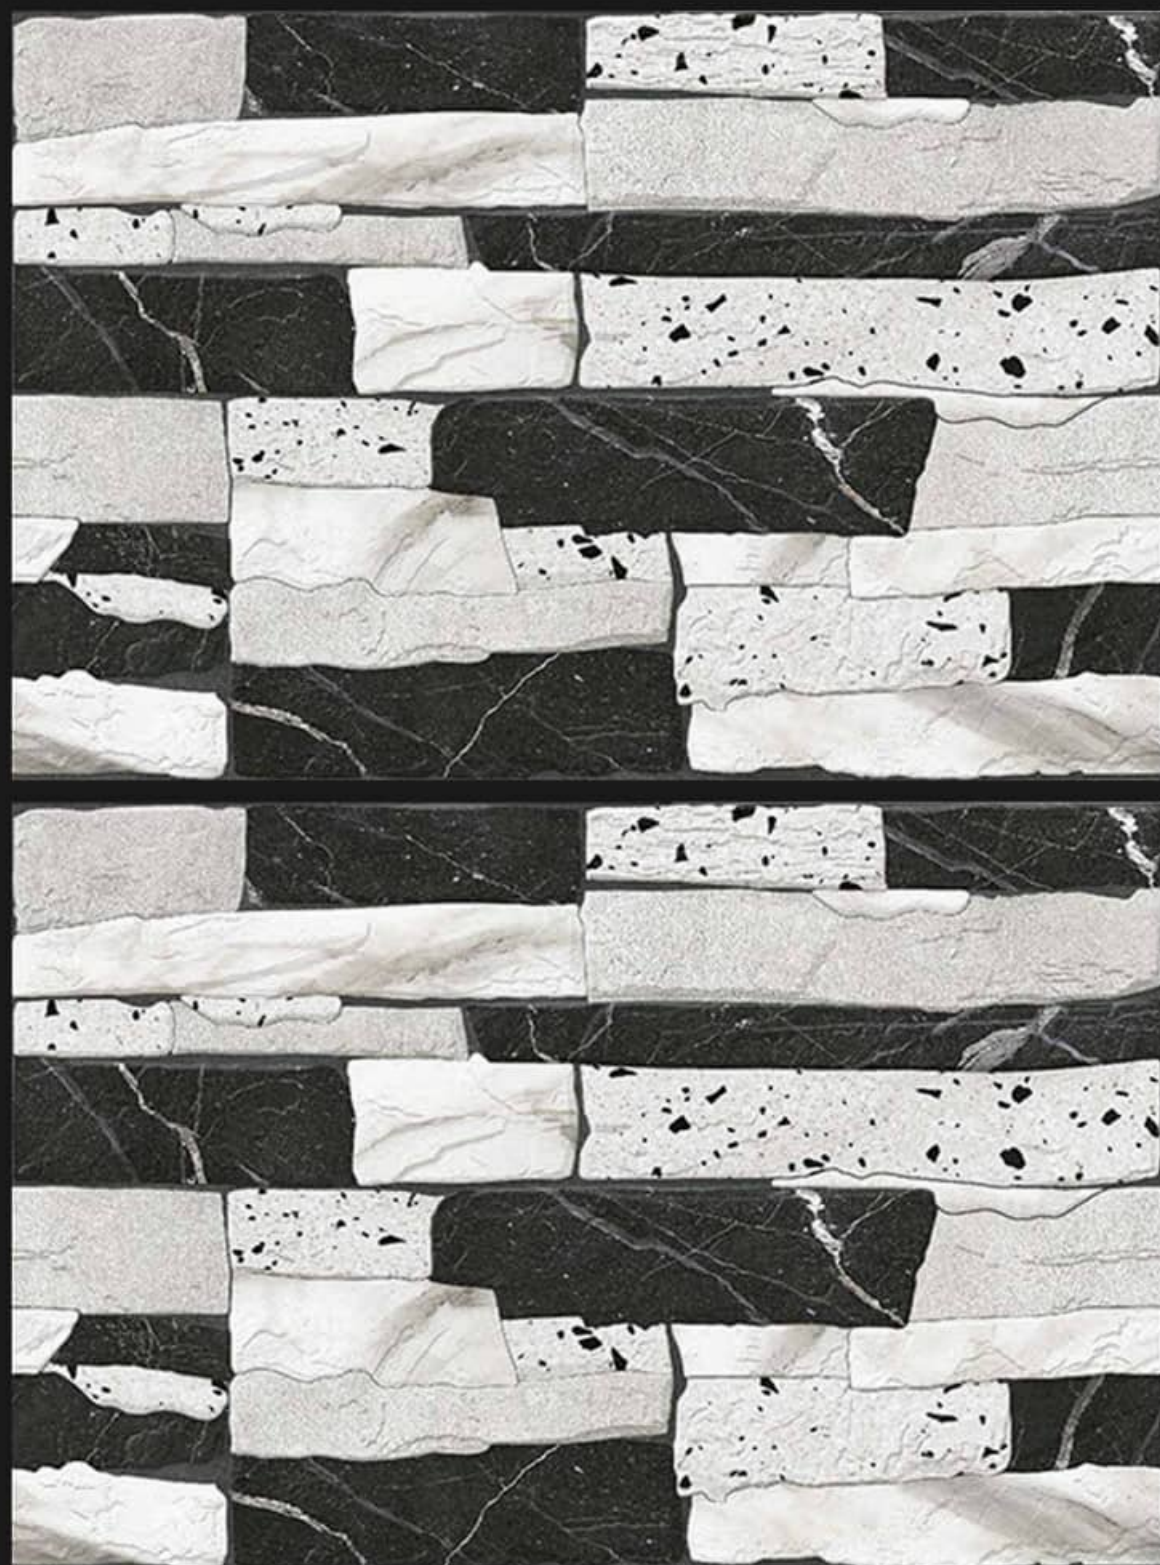

450x300MM
GLOSSY

Spenzen®
DIGITAL WALL TILES

11209