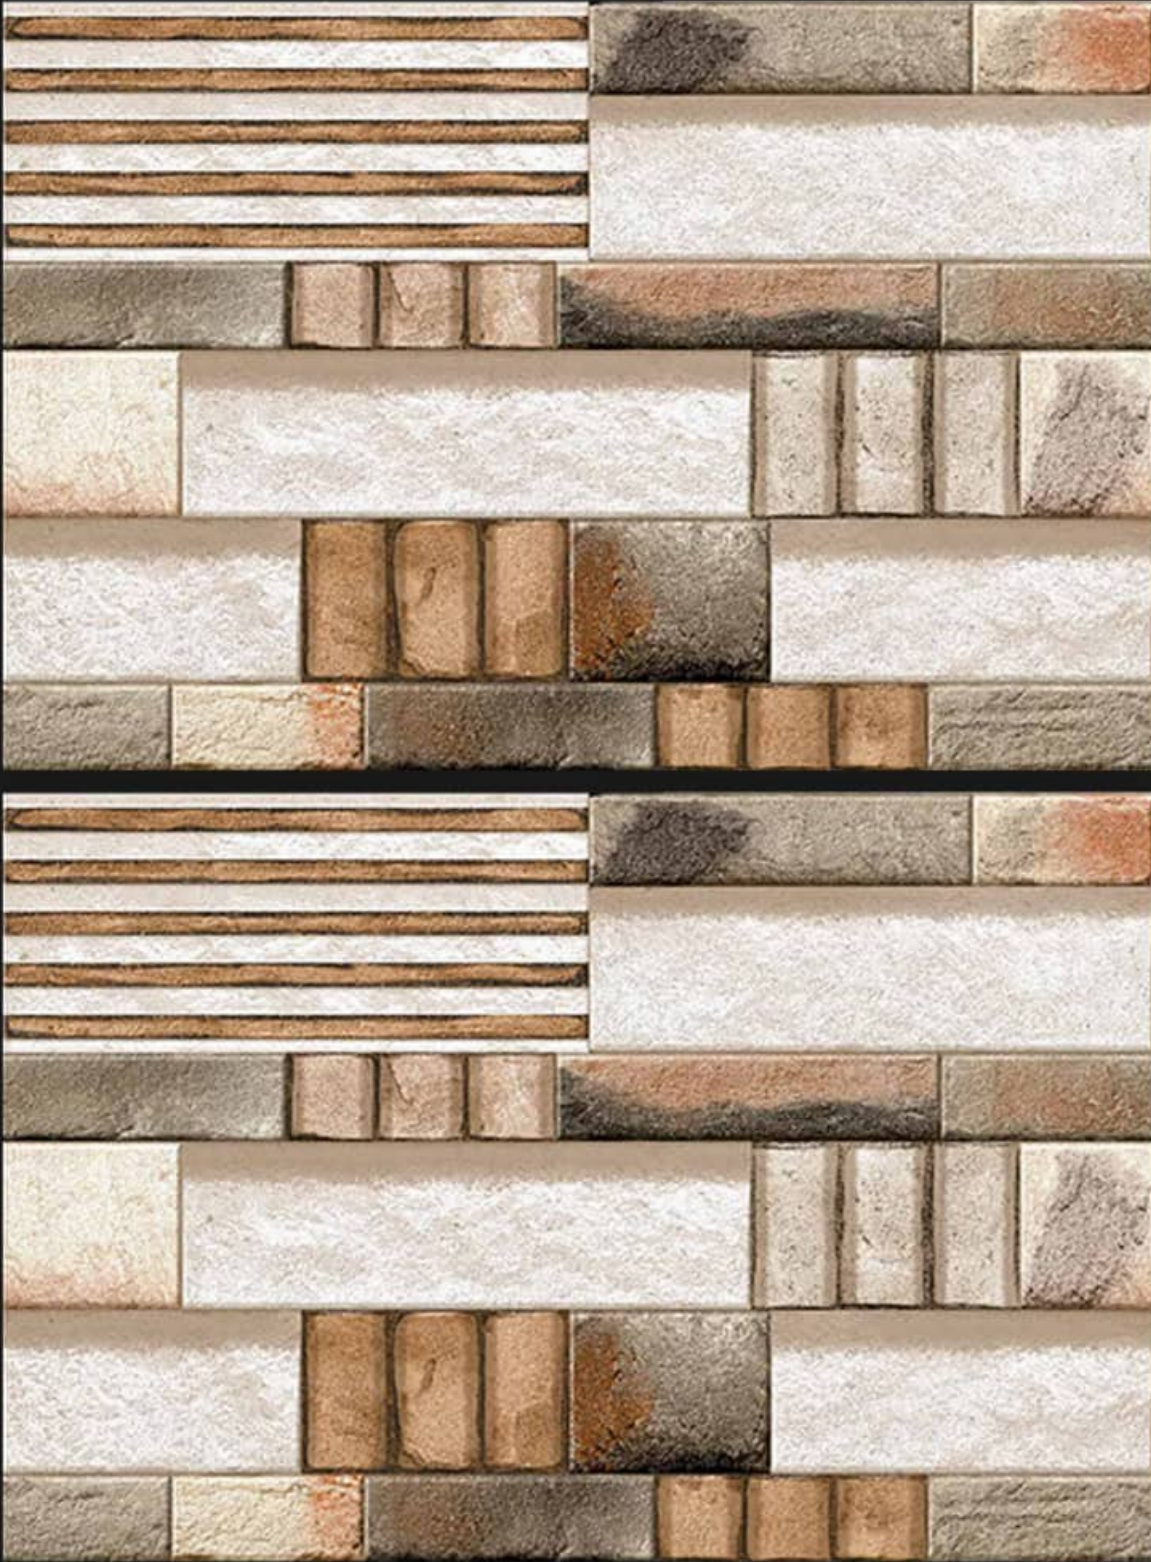

450x300MM
GLOSSY

Spenzen®
DIGITAL WALL TILES

11170-(A)

11170-(B)

{ RANDOM }