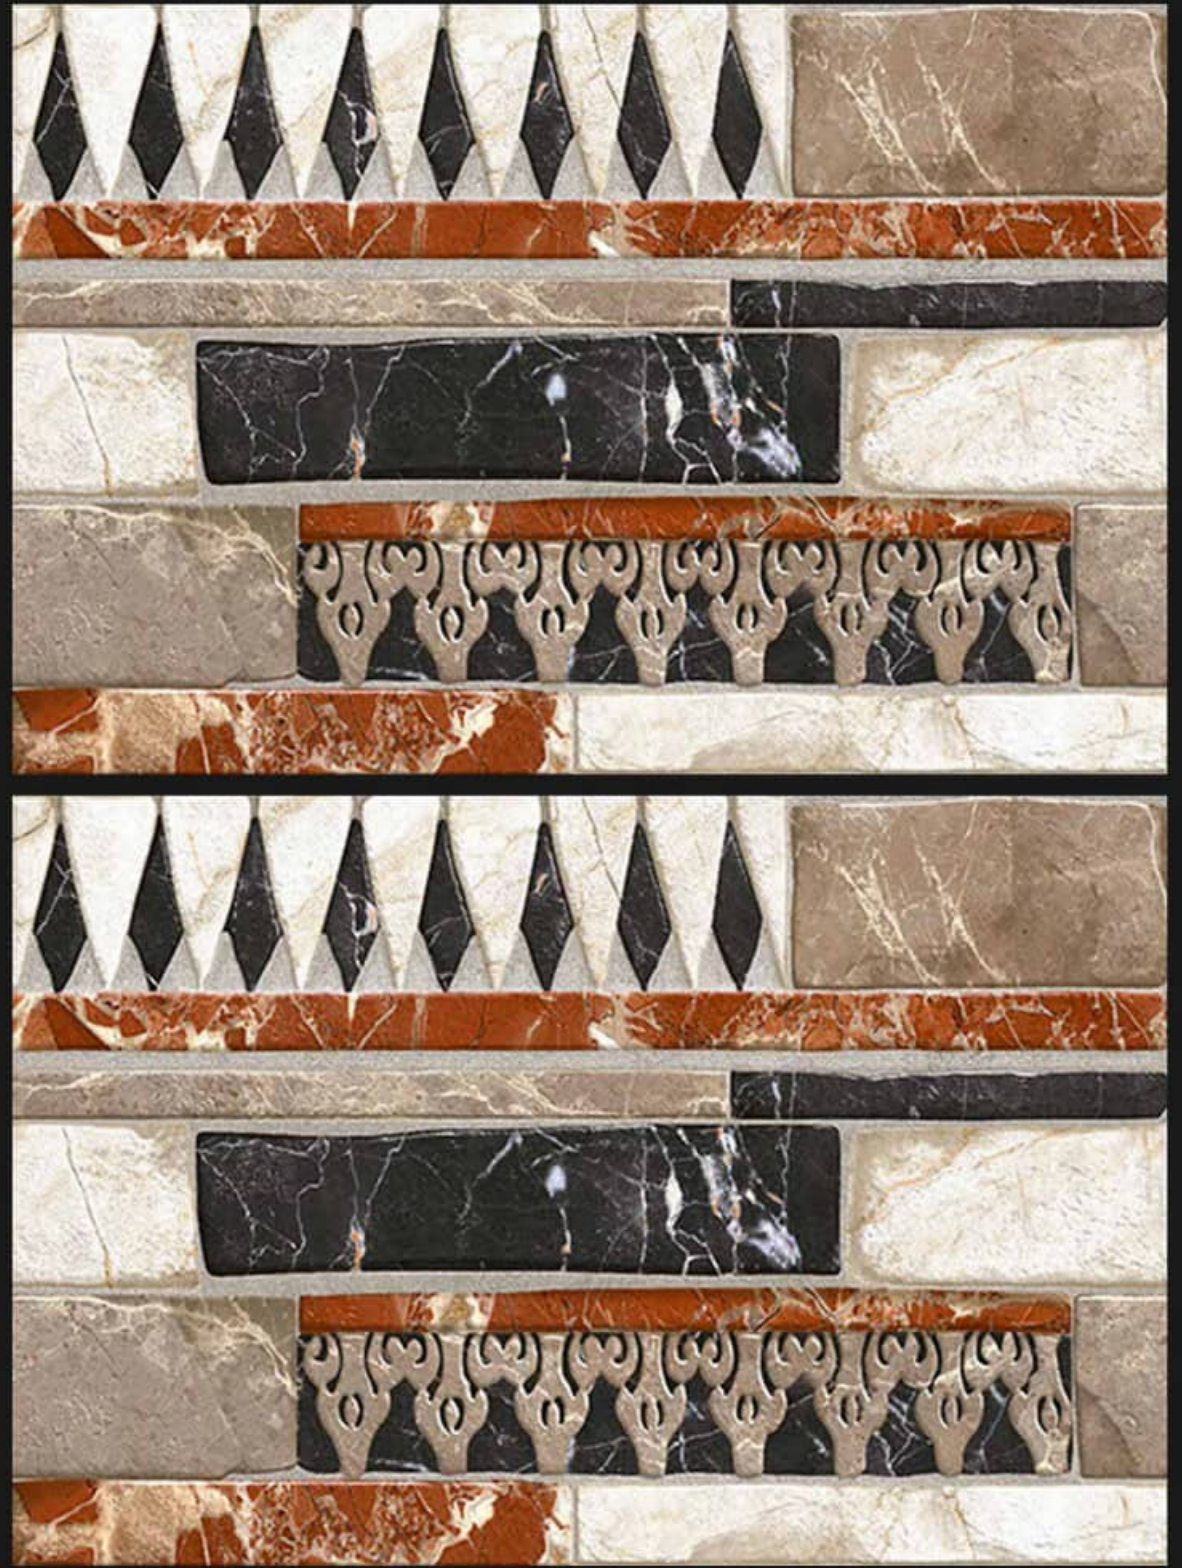

450x300MM
GLOSSY

Spenzen®
DIGITAL WALL TILES

11168