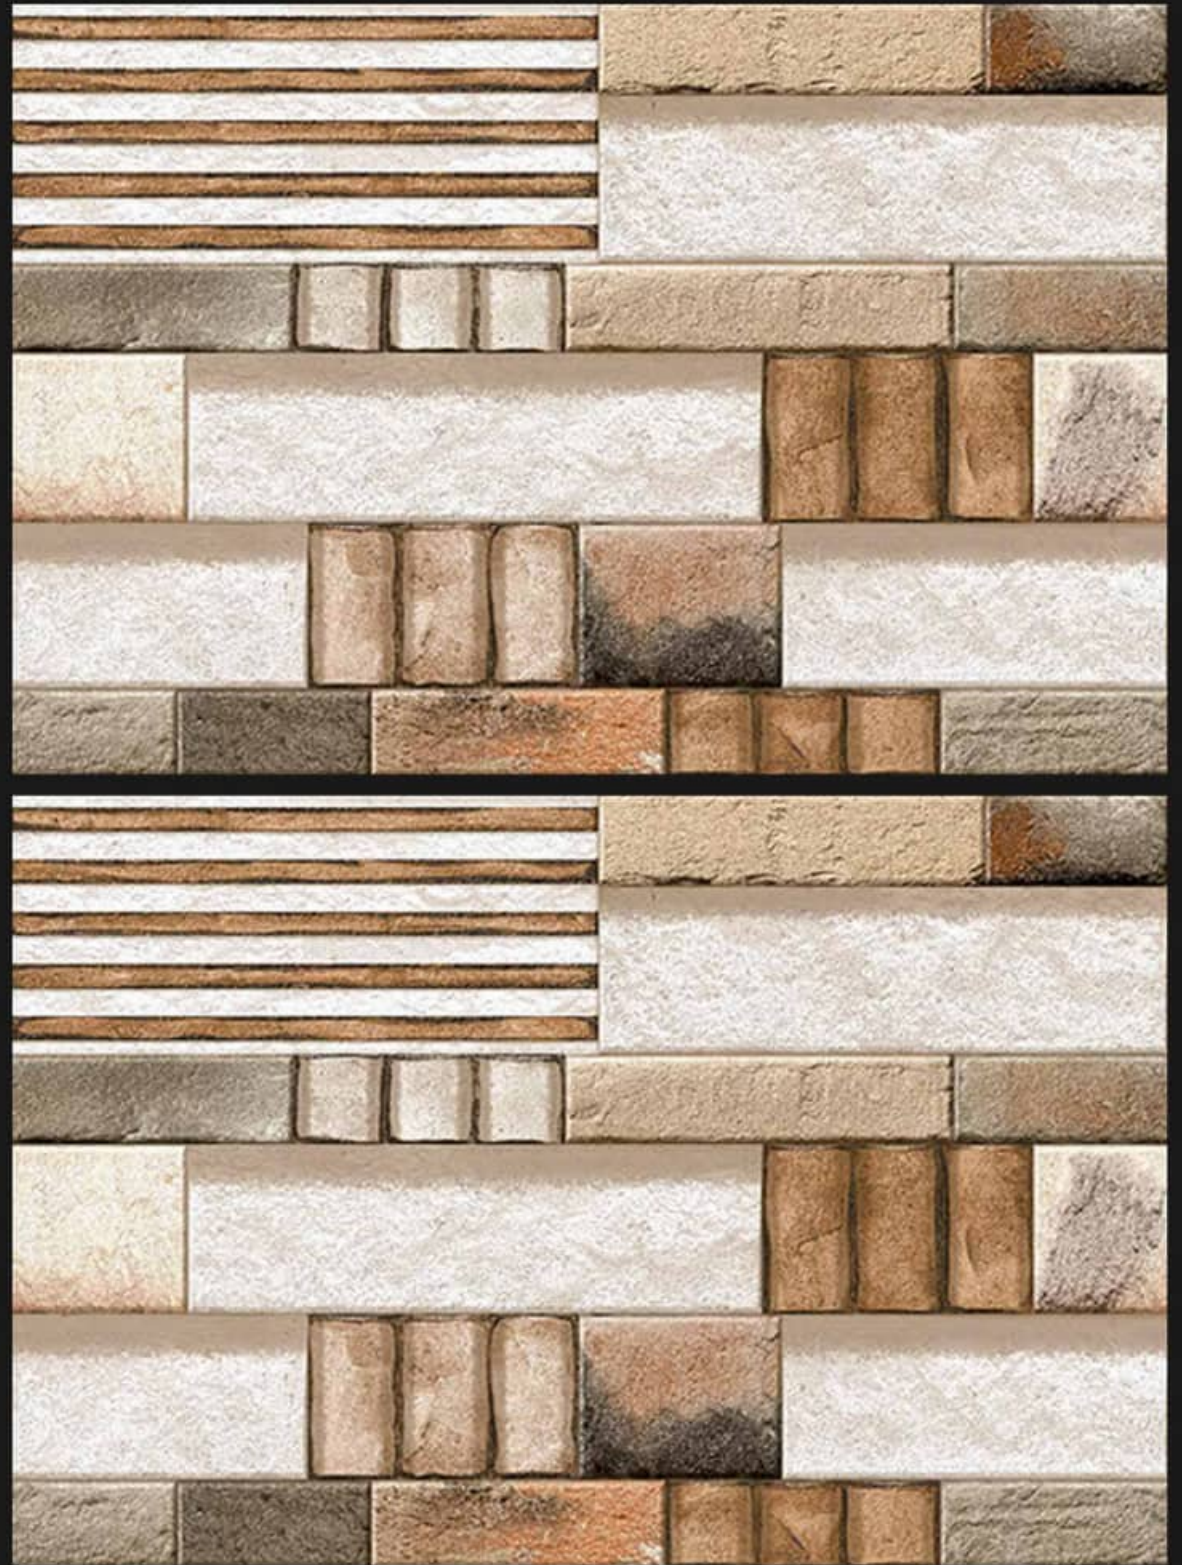

450x300MM
GLOSSY

Spenzen®
DIGITAL WALL TILES

11170-(A)

11170-(B)

{ RANDOM }