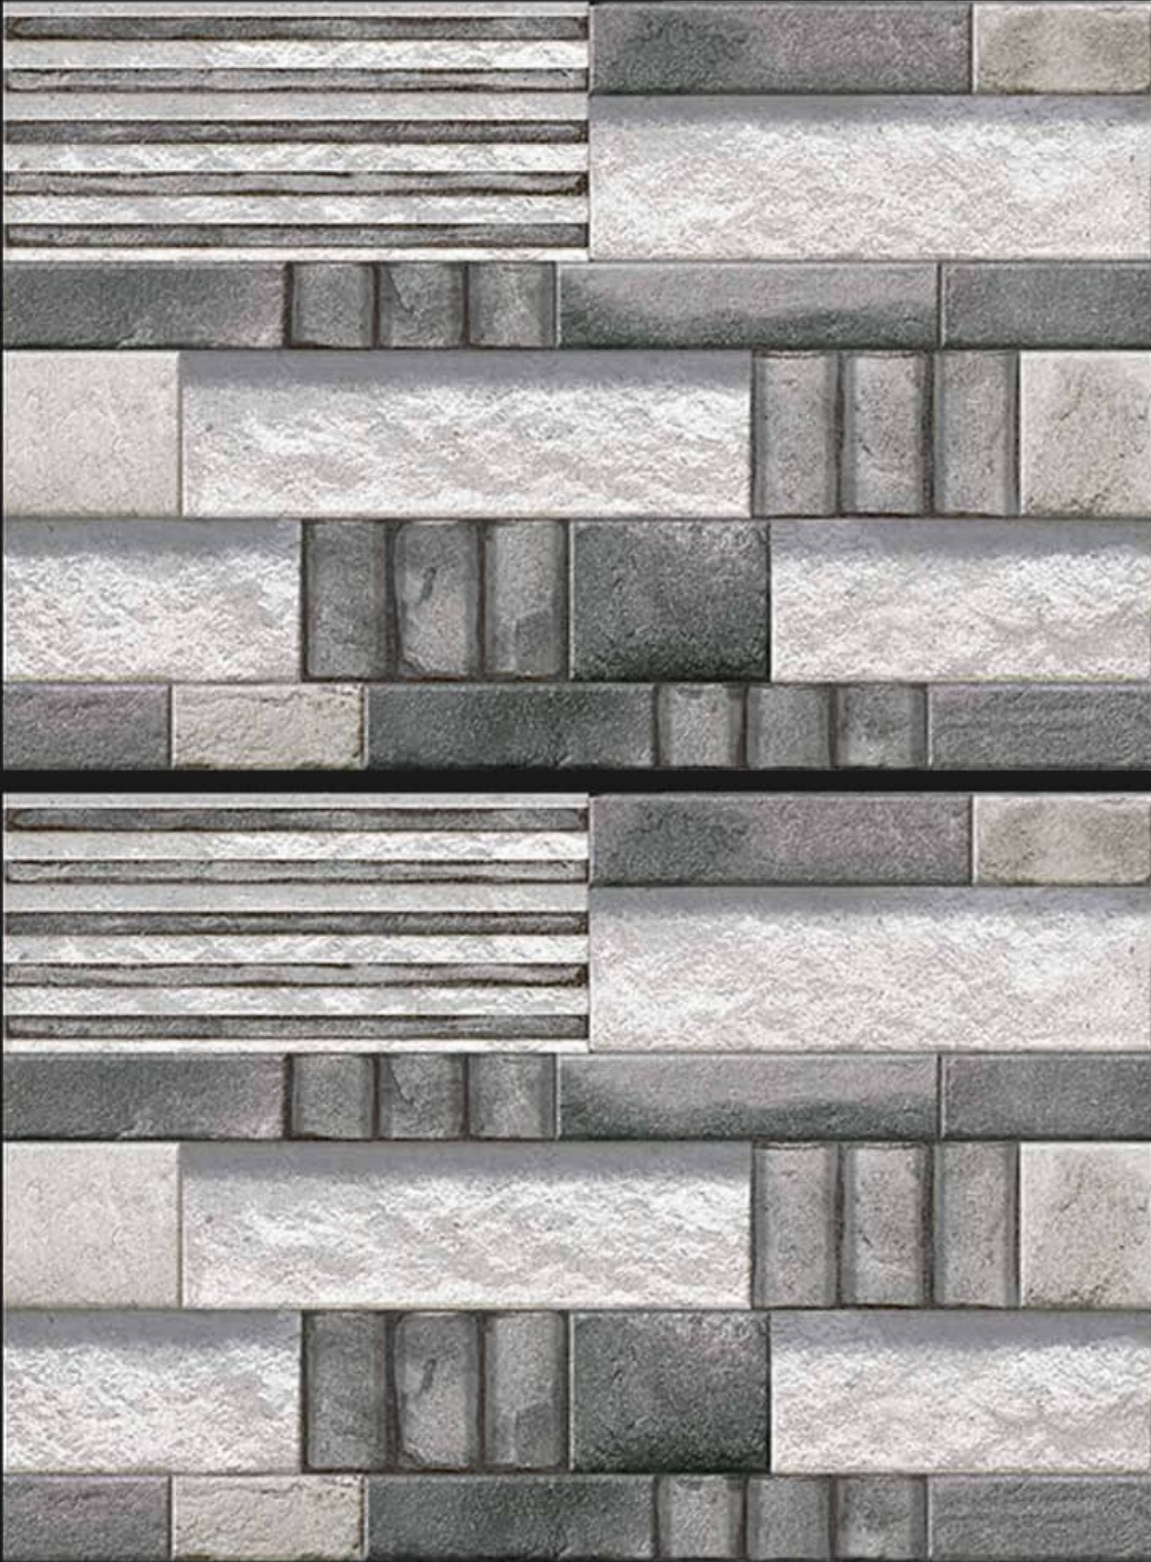

11167

450x300MM
GLOSSY

Spenzen[®]
DIGITAL WALL TILES

11168

450x300MM
GLOSSY

**Spenzen**[®]
DIGITAL WALL TILES

11169-(A)

11169-(B)