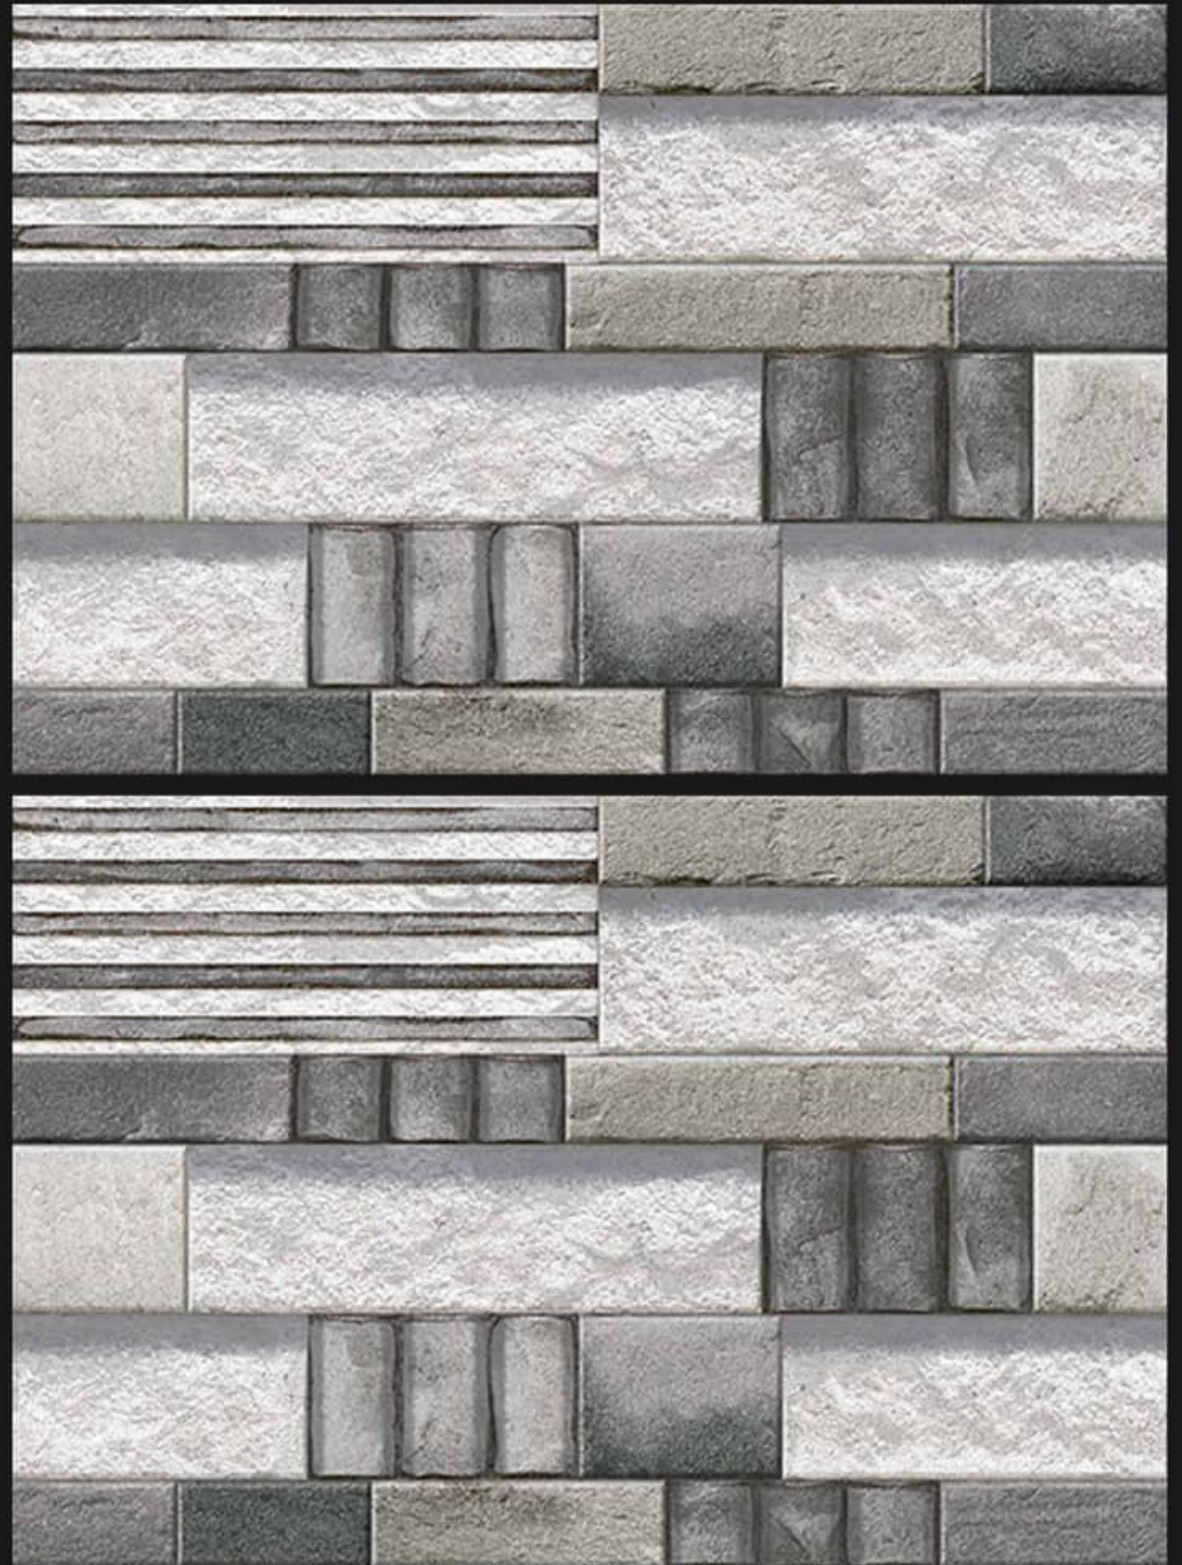

11167

450x300MM
GLOSSY

Spenzen[®]
DIGITAL WALL TILES

11168

450x300MM
GLOSSY

**Spenzen**[®]
DIGITAL WALL TILES

11169-(A)

11169-(B)