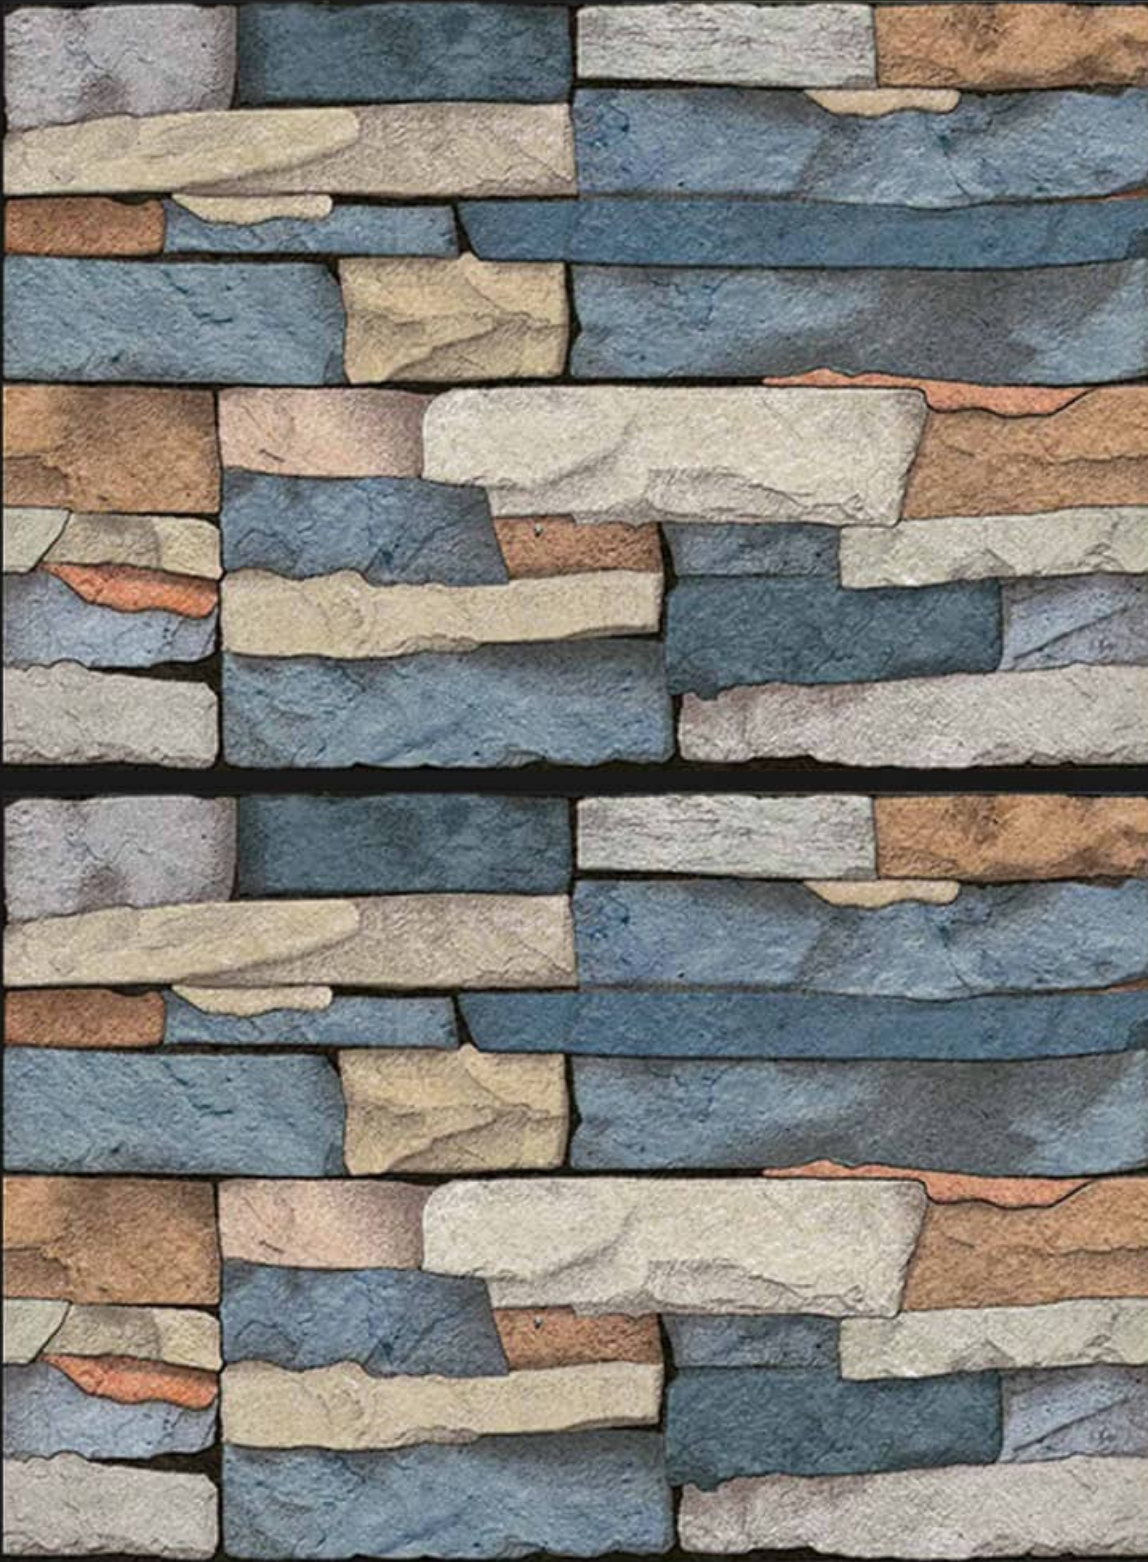

450x300MM
GLOSSY

Spenzen®
DIGITAL WALL TILES

11203-(A)

11203-(B)

{ RANDOM }