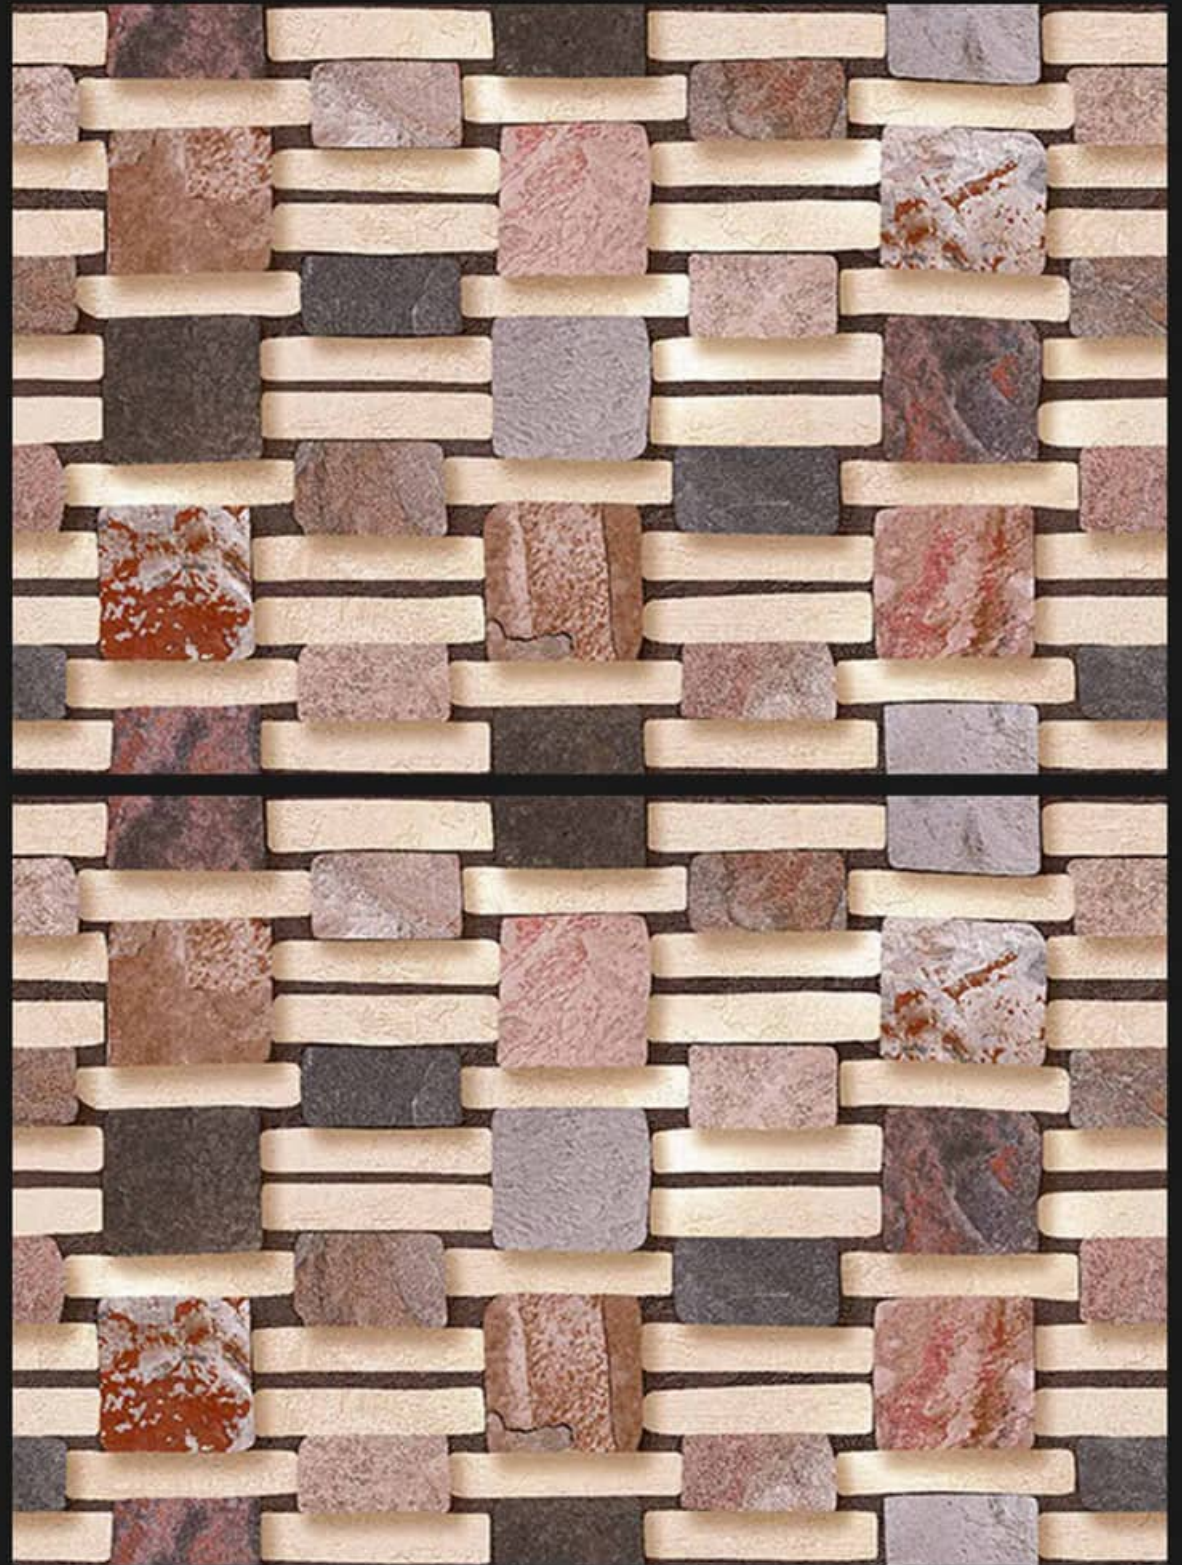

450x300MM
GLOSSY

Spenzen®
DIGITAL WALL TILES

11142-(A)

11142-(B)

{ RANDOM }