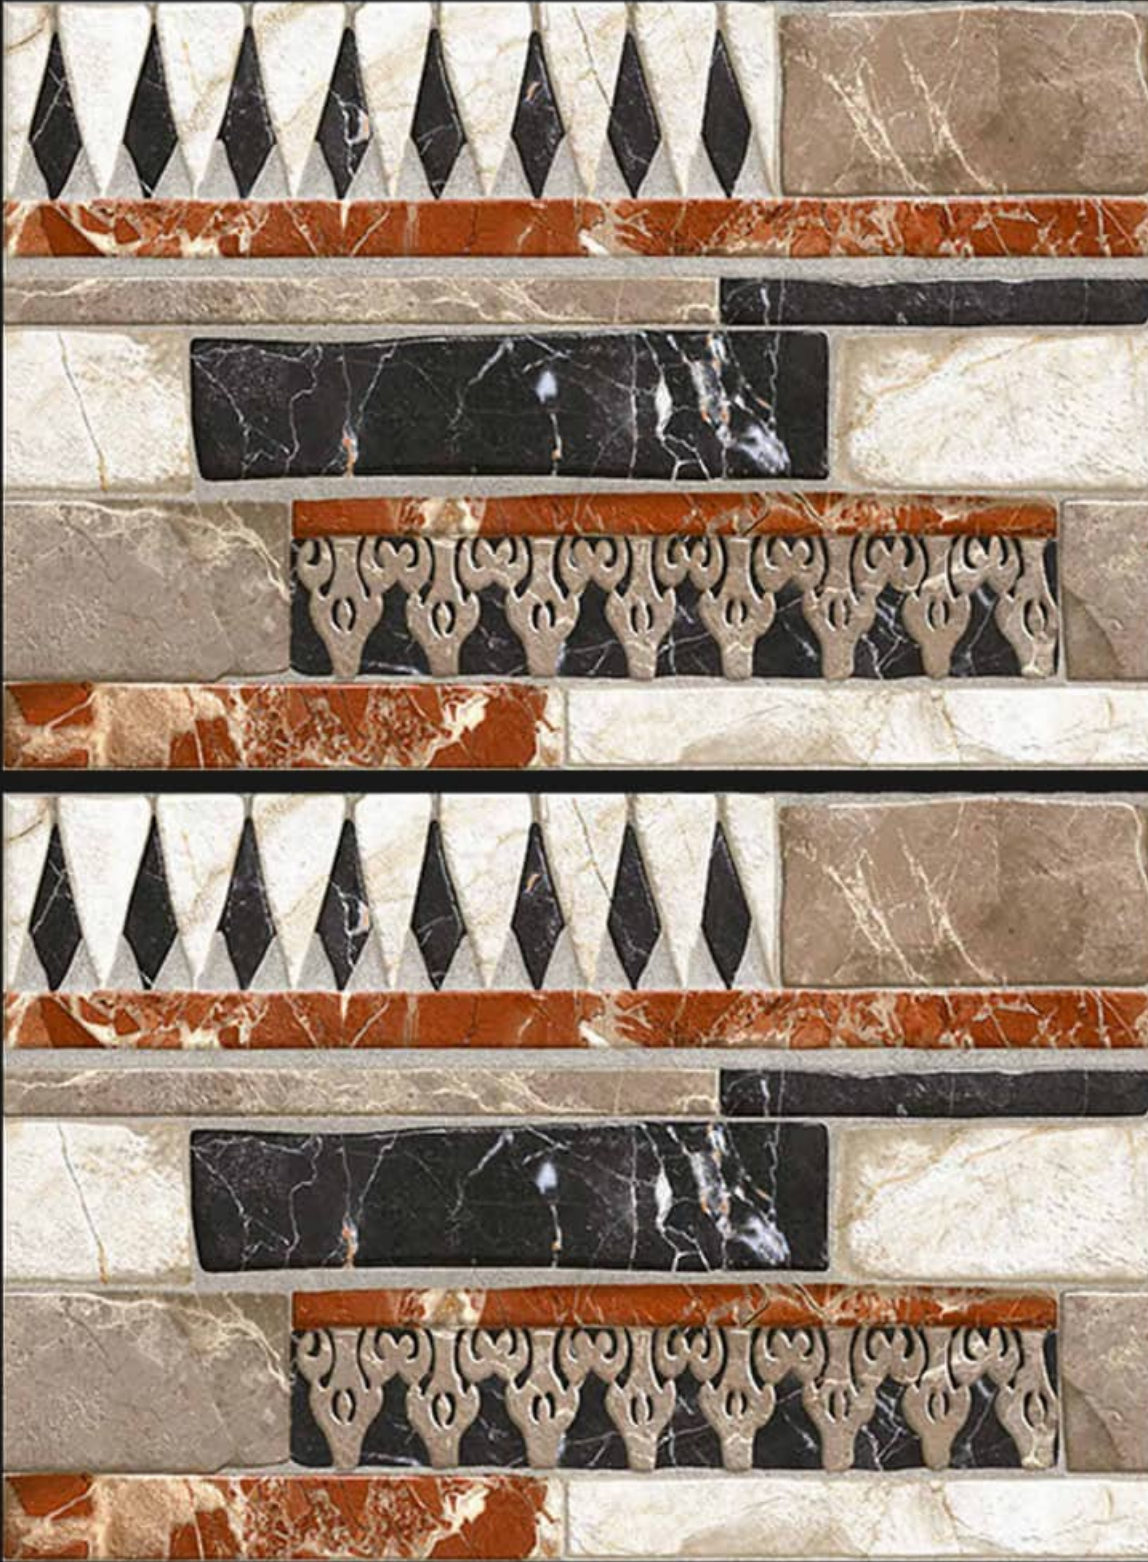

450x300MM
GLOSSY

Spenzen®
DIGITAL WALL TILES

11168