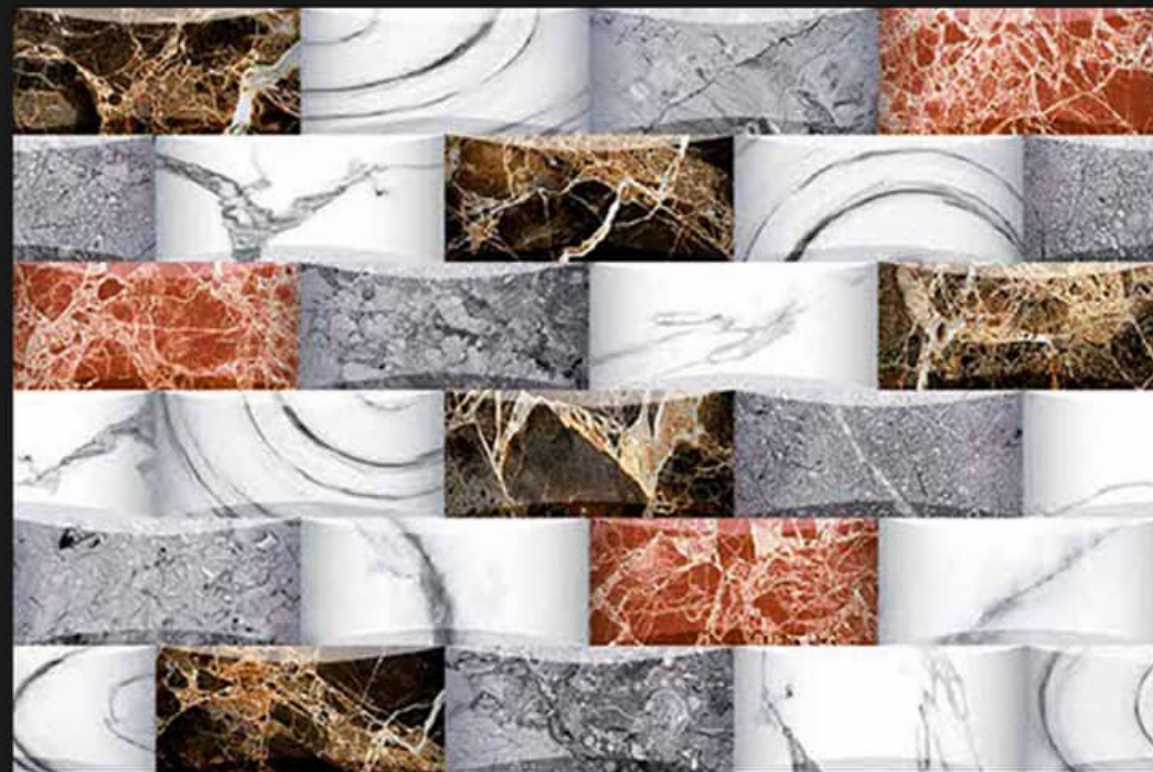

450x300MM
MATT

Spenzen[®]
DIGITAL WALL TILES

12003

450x300MM
MATT

Spenzen[®]
DIGITAL WALL TILES

12014

450x300MM
MATT

Spenzen[®]
DIGITAL WALL TILES