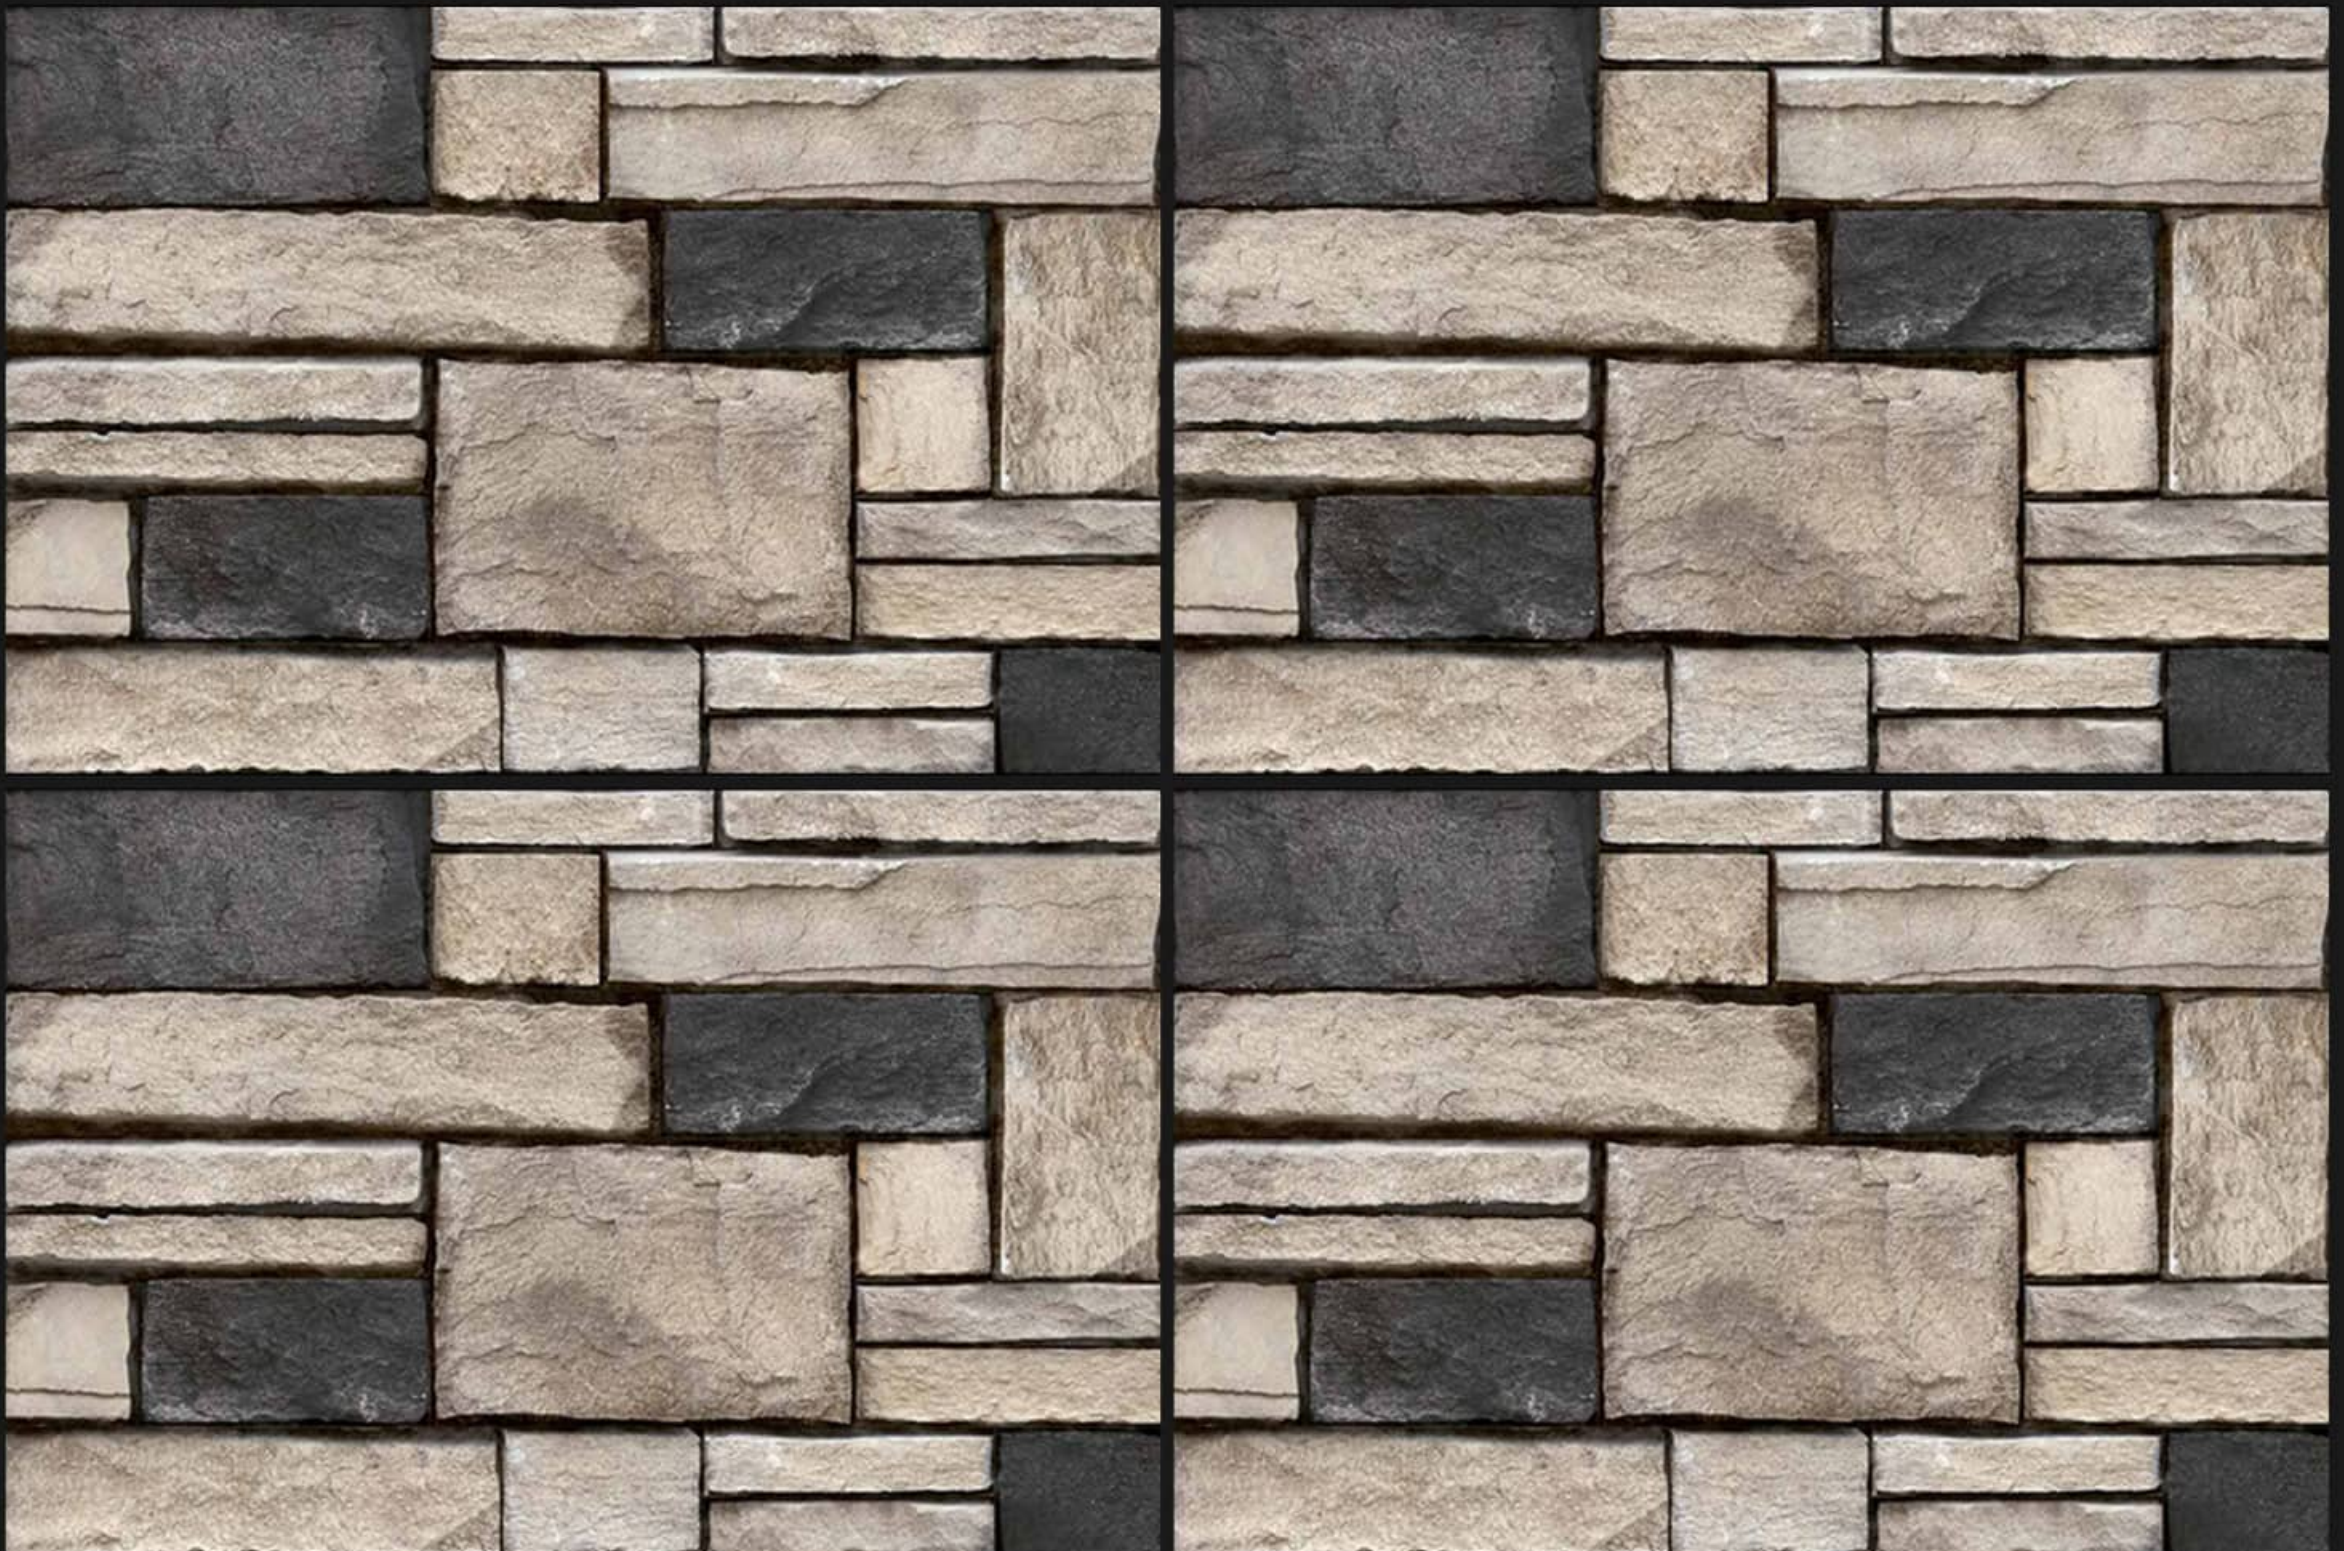

12074

450x300MM
MATT

Spenzen[®]
DIGITAL WALL TILES

12079

450x300MM
MATT

Spenzen[®]
DIGITAL WALL TILES

12080

450x300MM
MATT