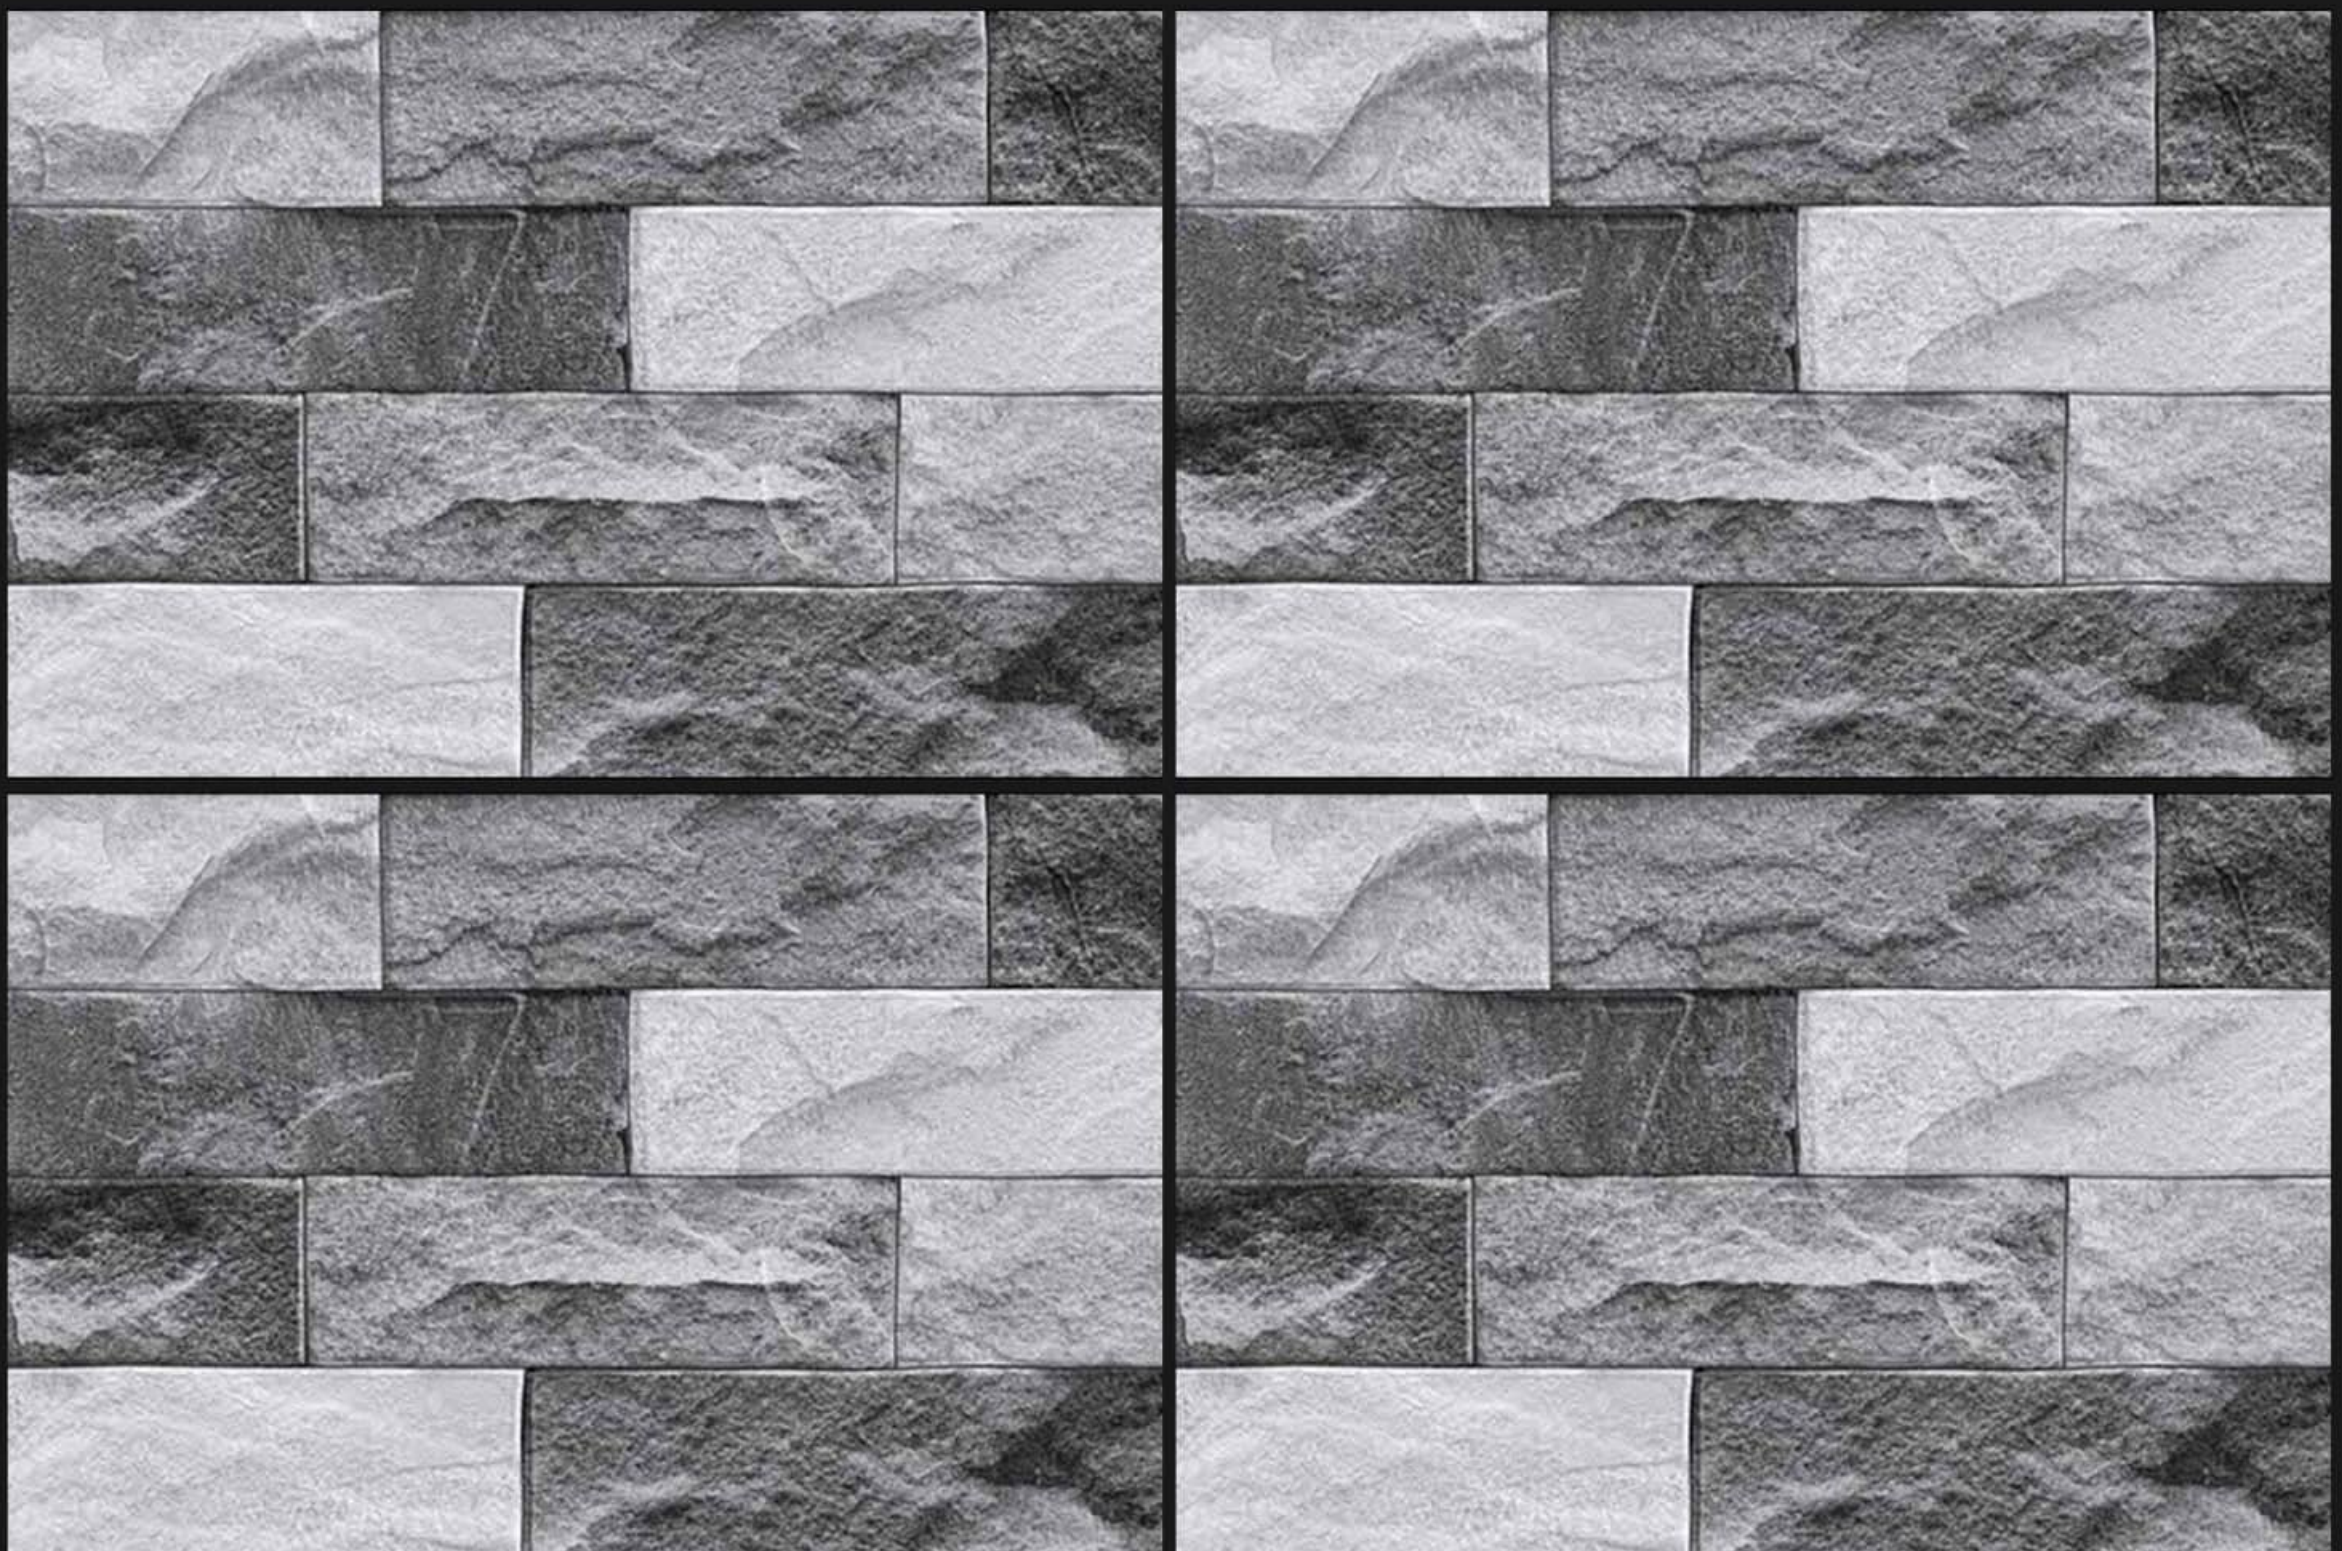

450x300MM
MATT

Spenzen®
DIGITAL WALL TILES

12003