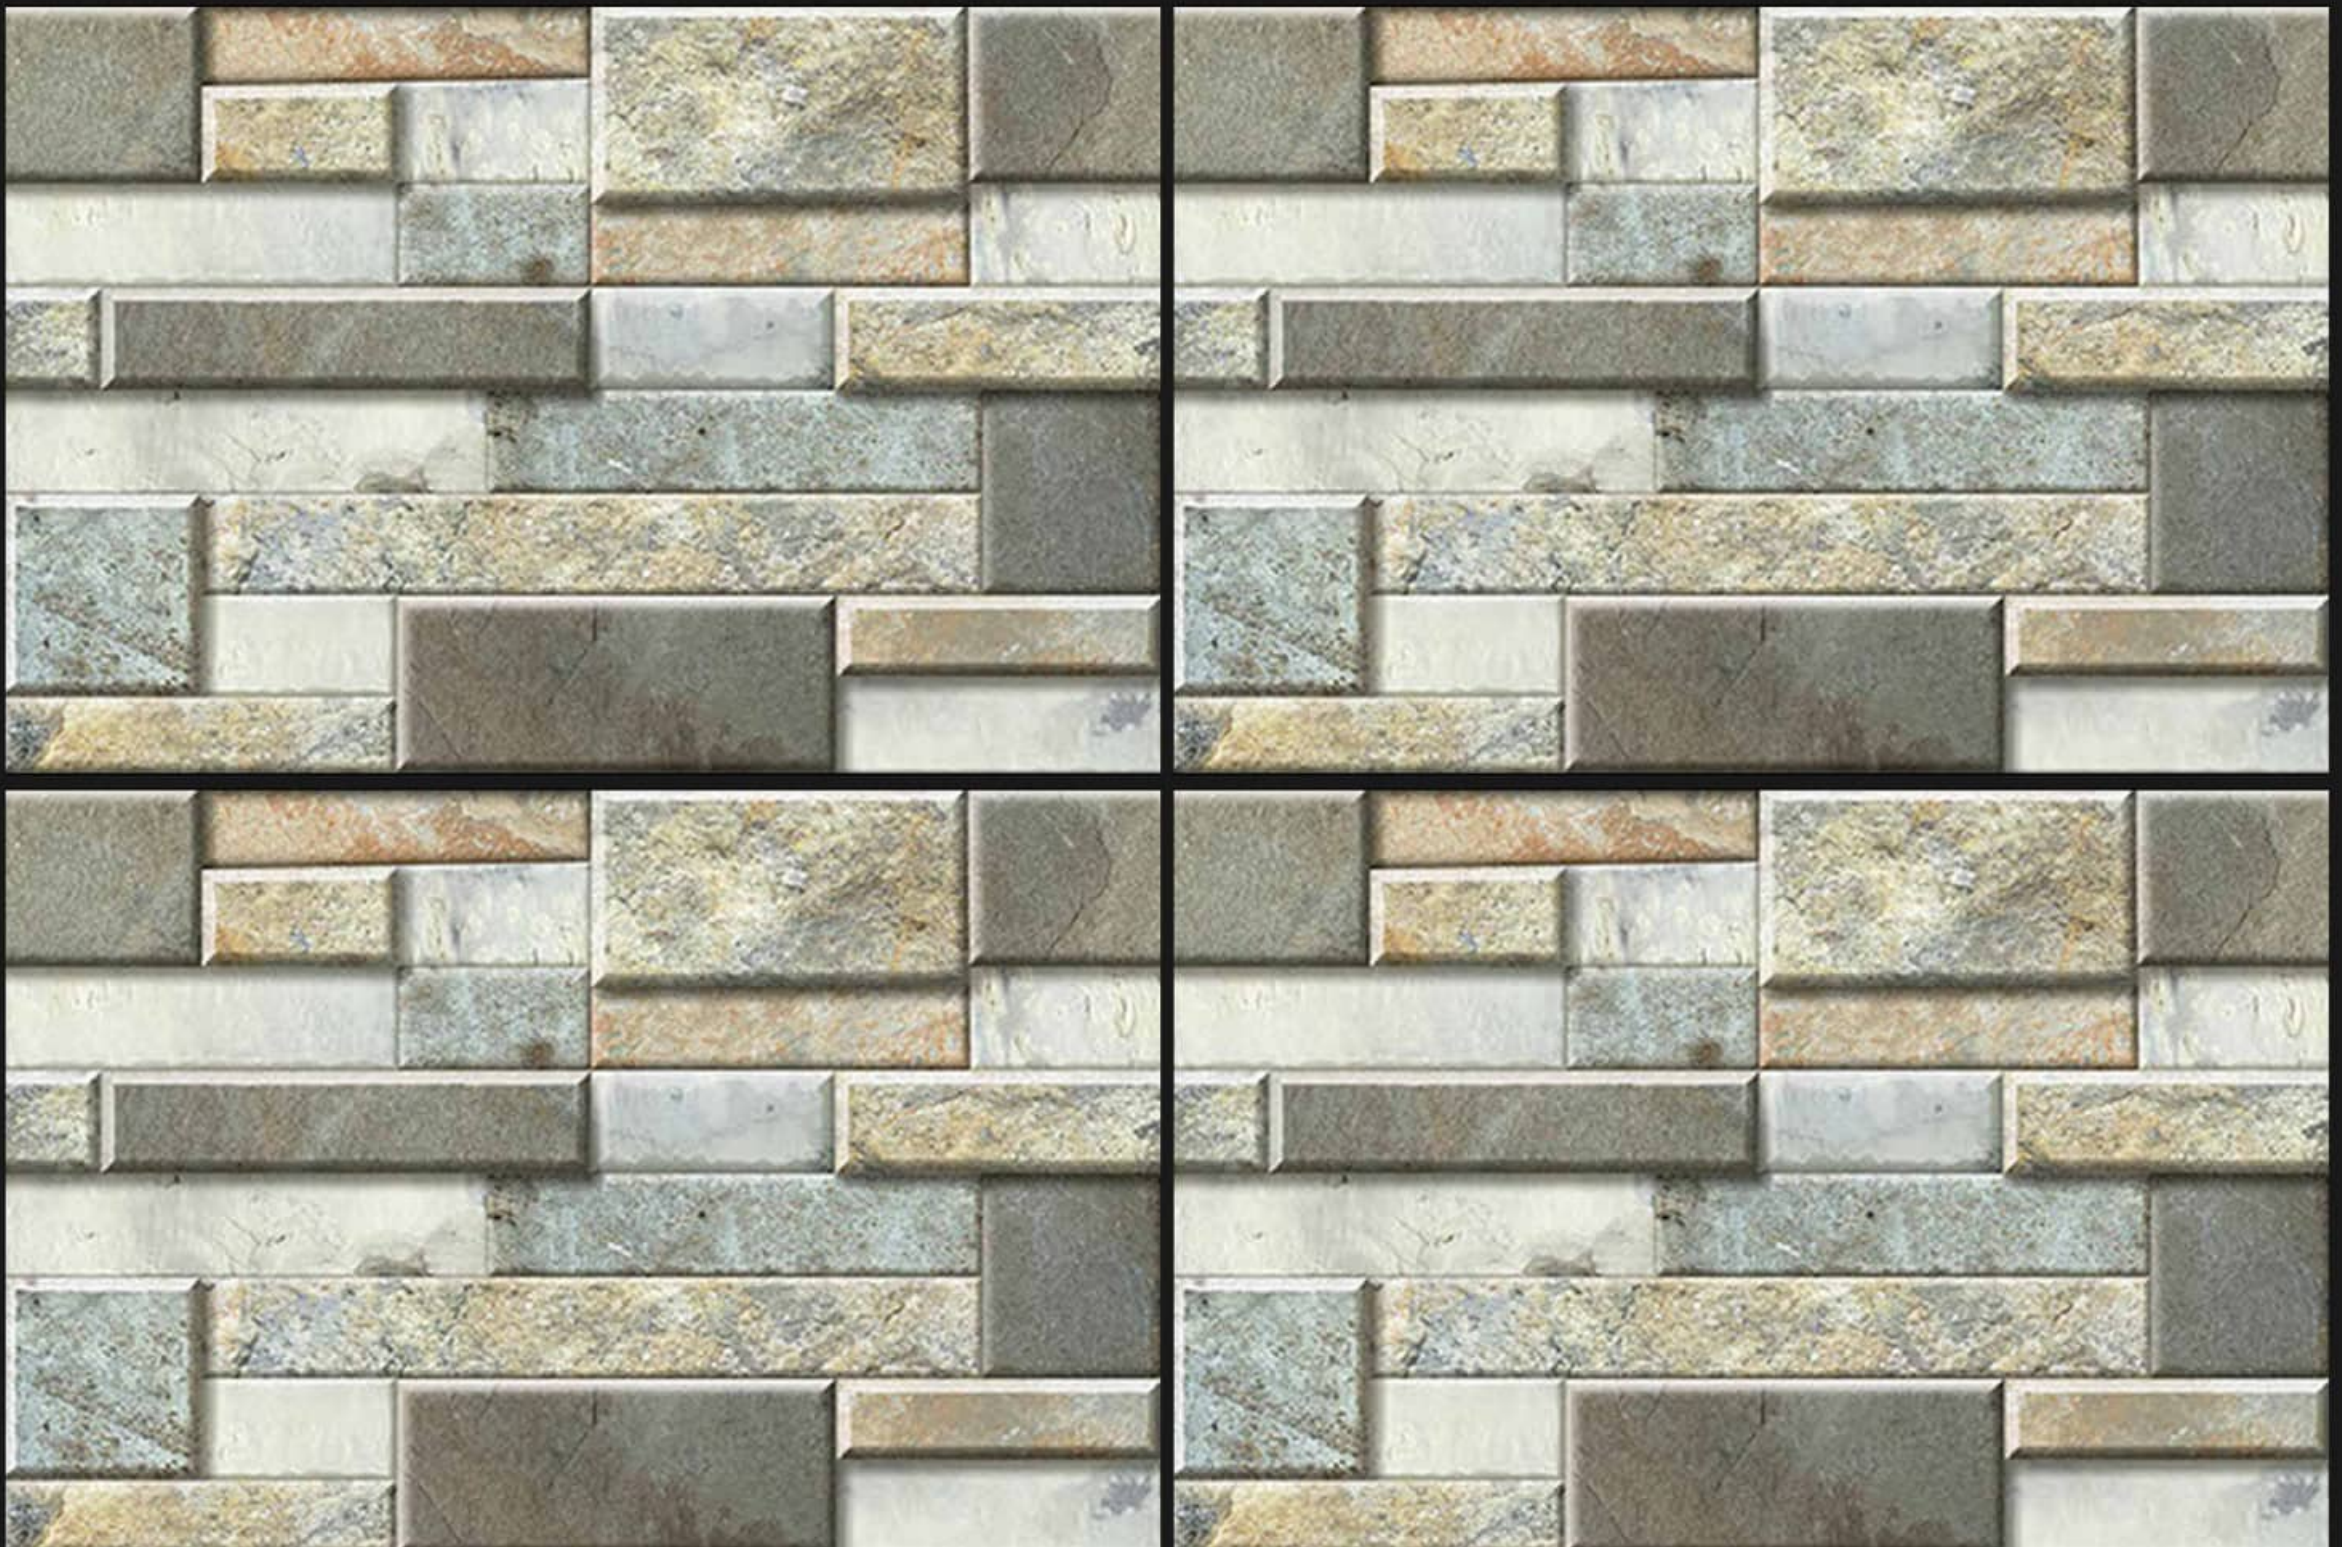

13137
{ RANDOM }