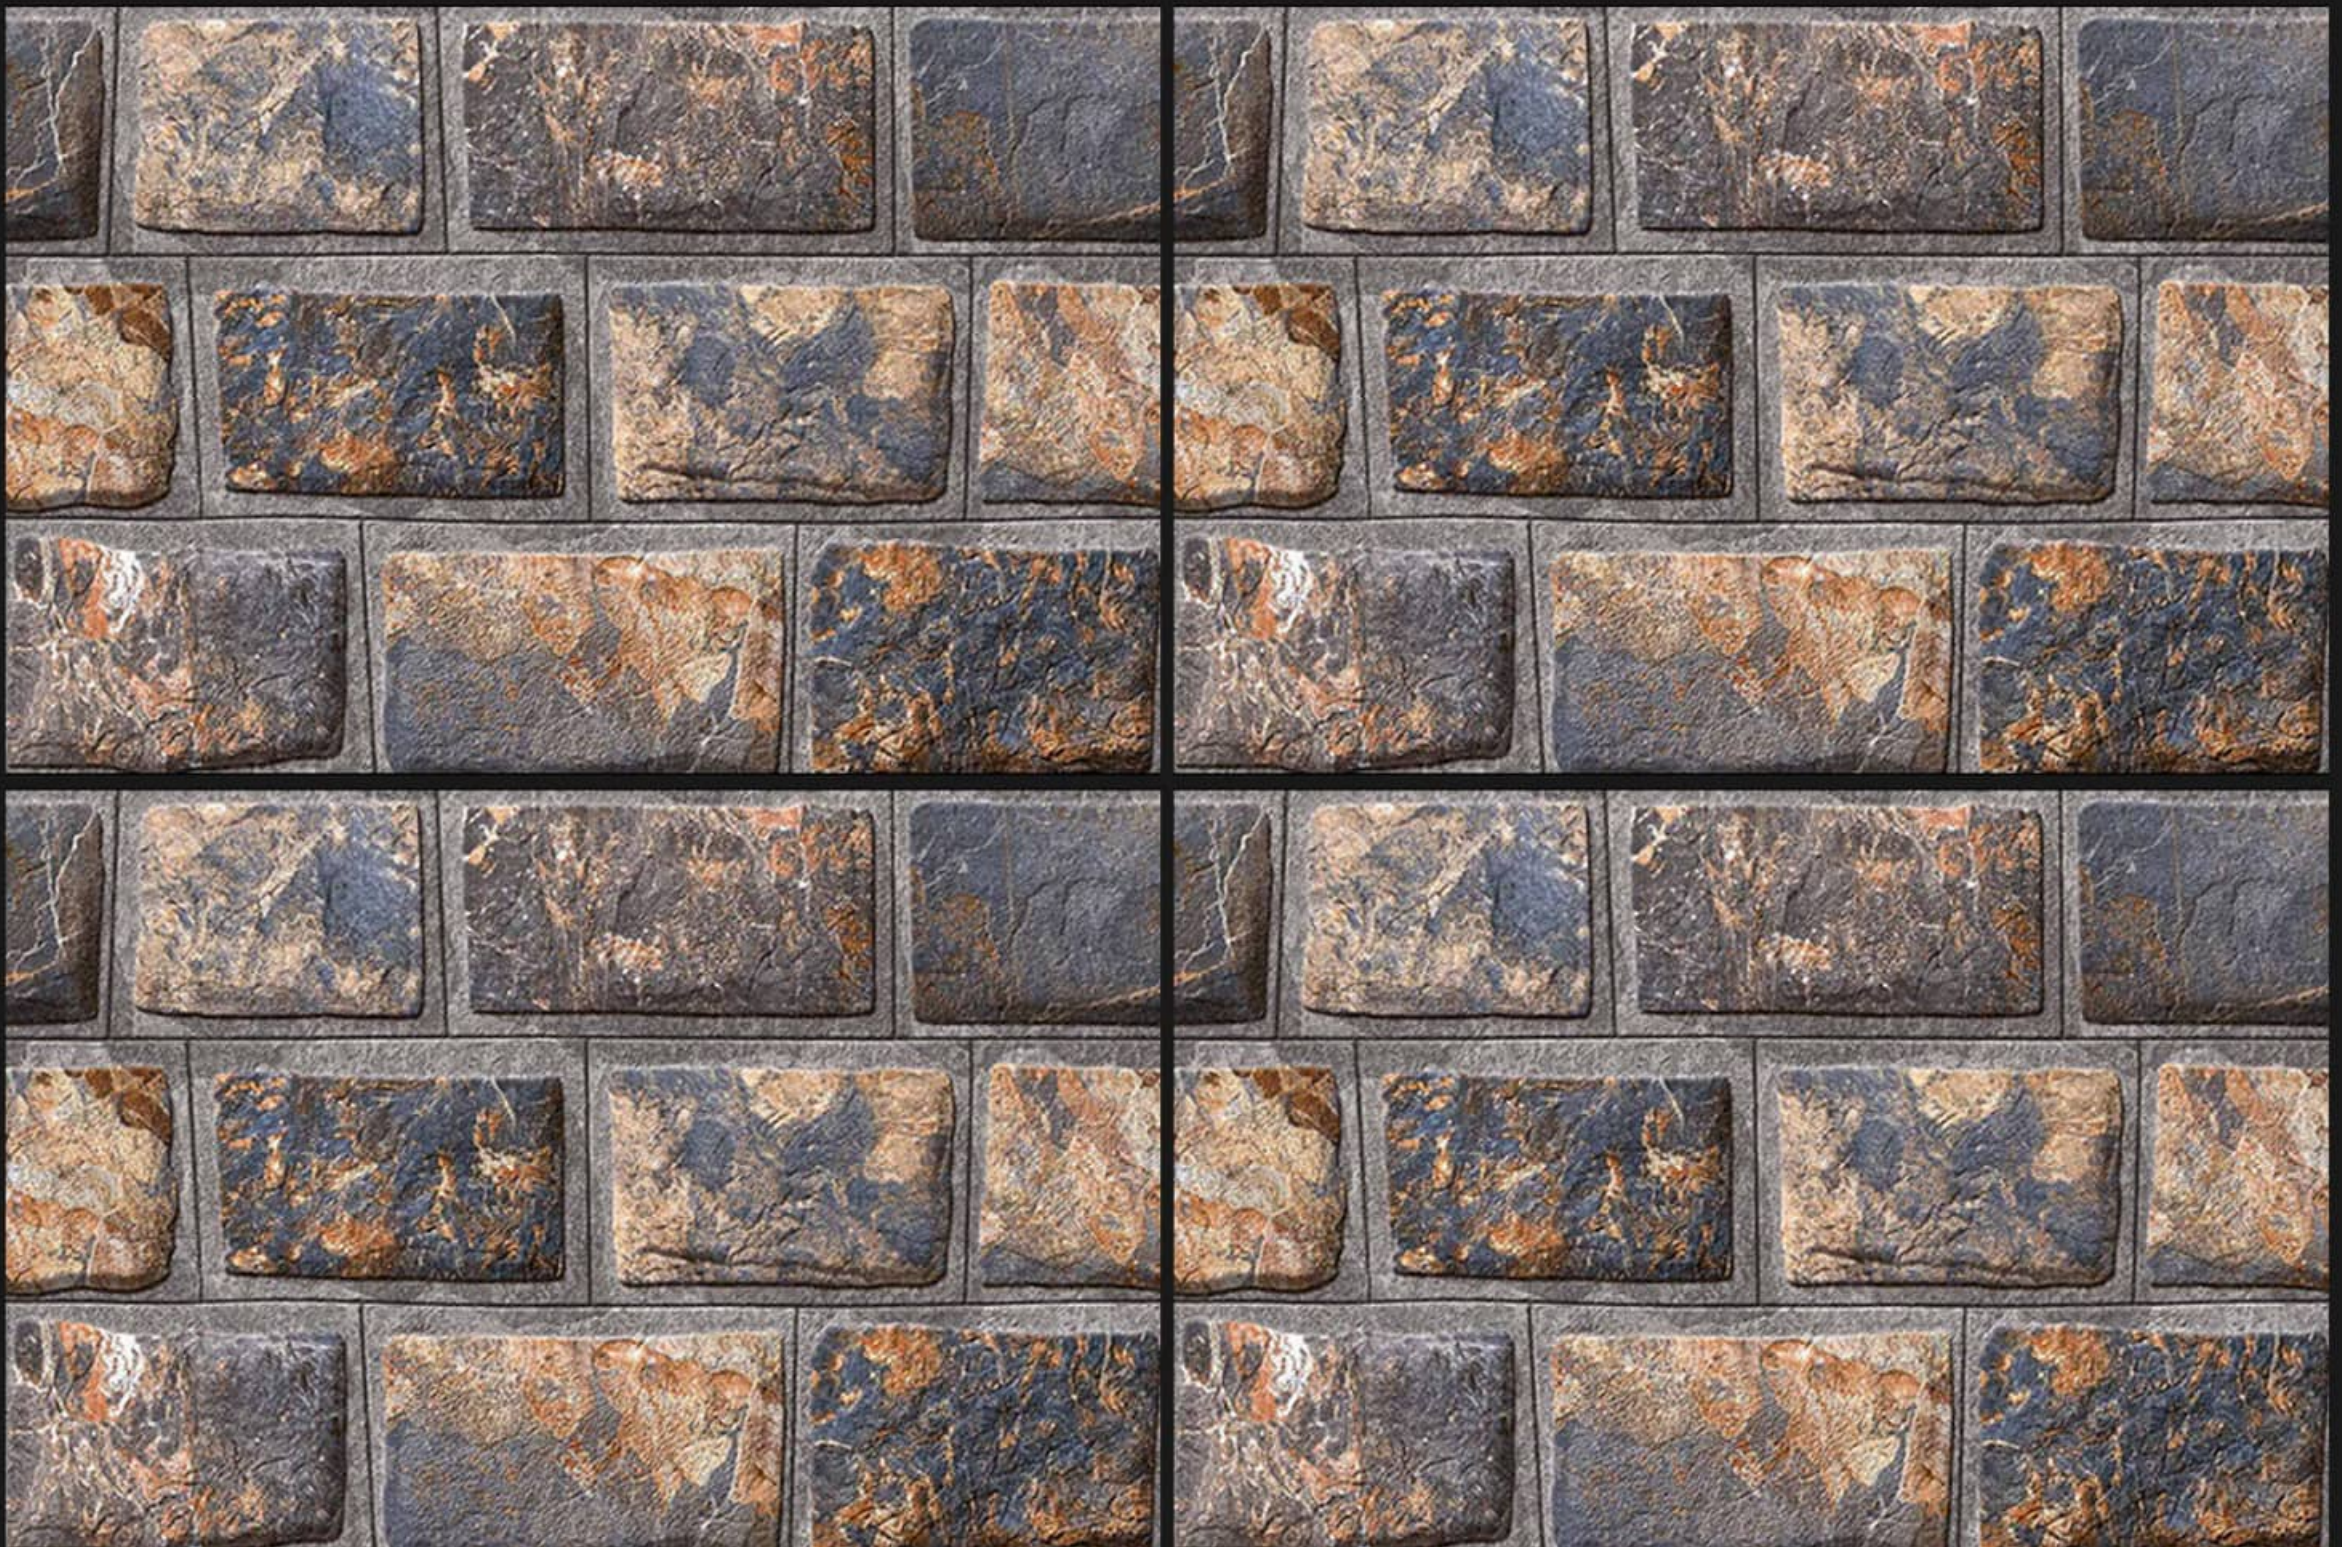

450x300MM
MATT

Spenzen[®]
DIGITAL WALL TILES

12095

450x300MM
MATT

Spenzen[®]
DIGITAL WALL TILES

12099

450x300MM
MATT

Spenzen[®]
DIGITAL WALL TILES