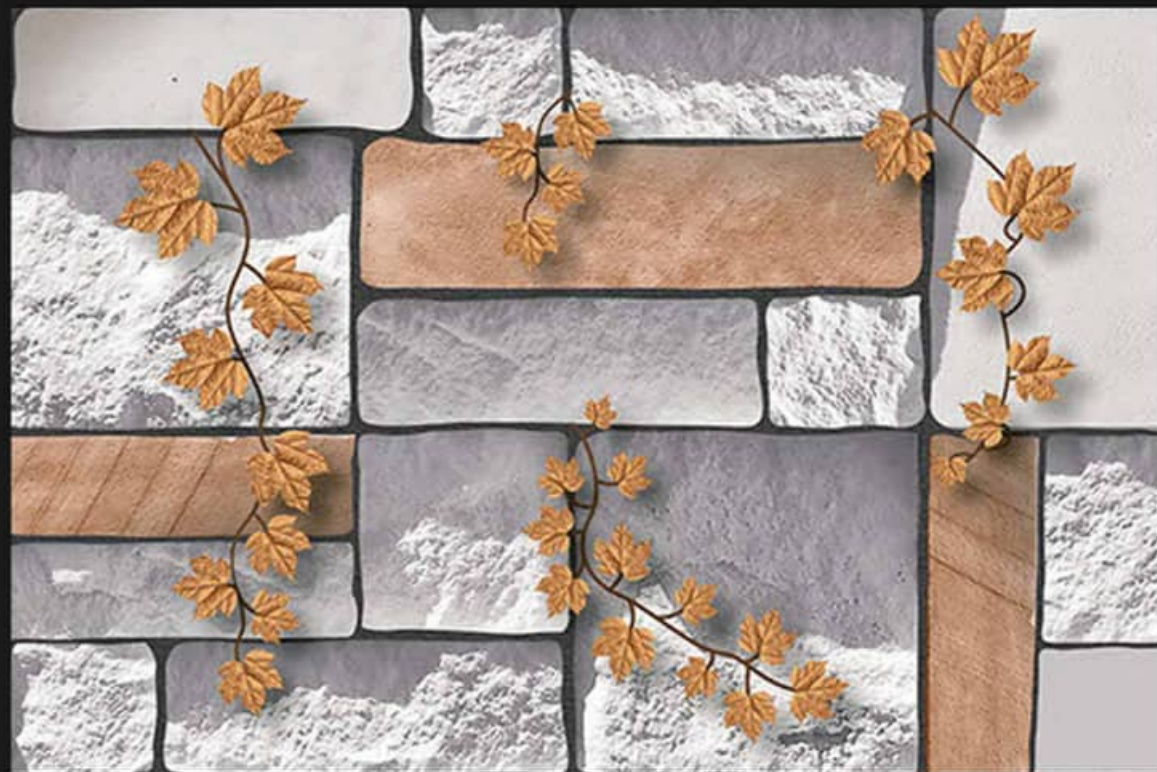

450x300MM
MATT

Spenzen®
DIGITAL WALL TILES