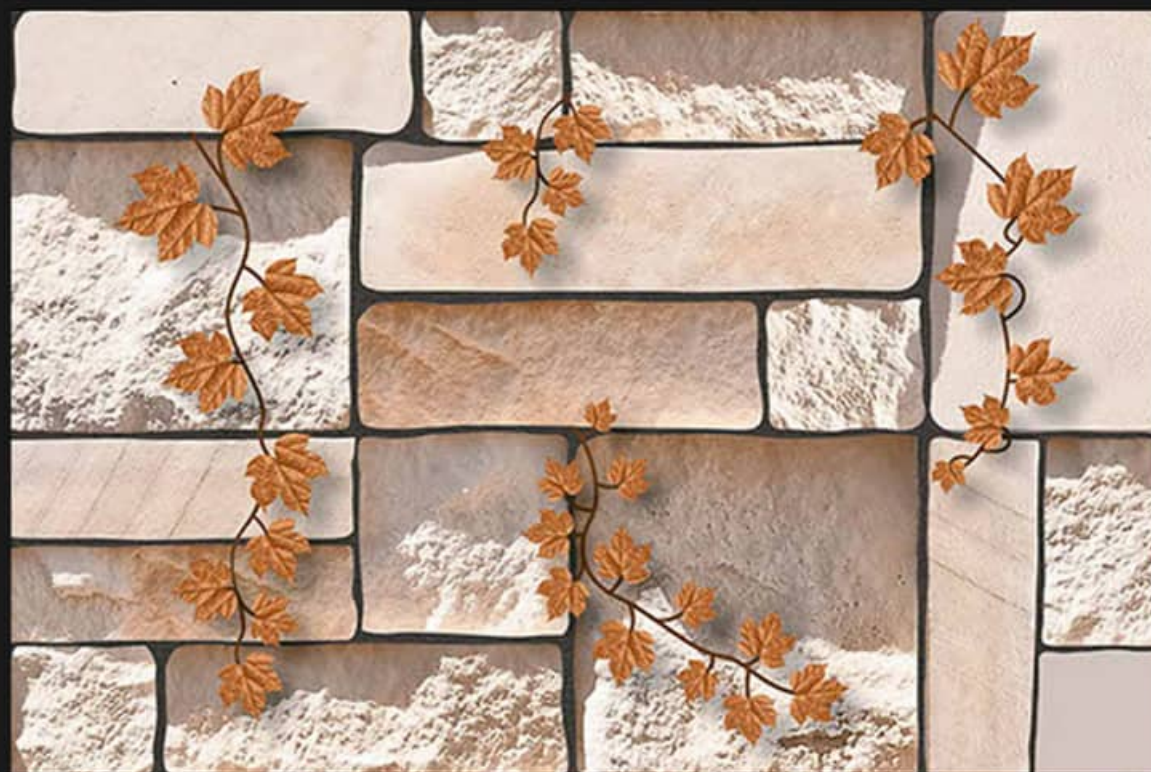

450x300MM
MATT

Spenzen®
DIGITAL WALL TILES