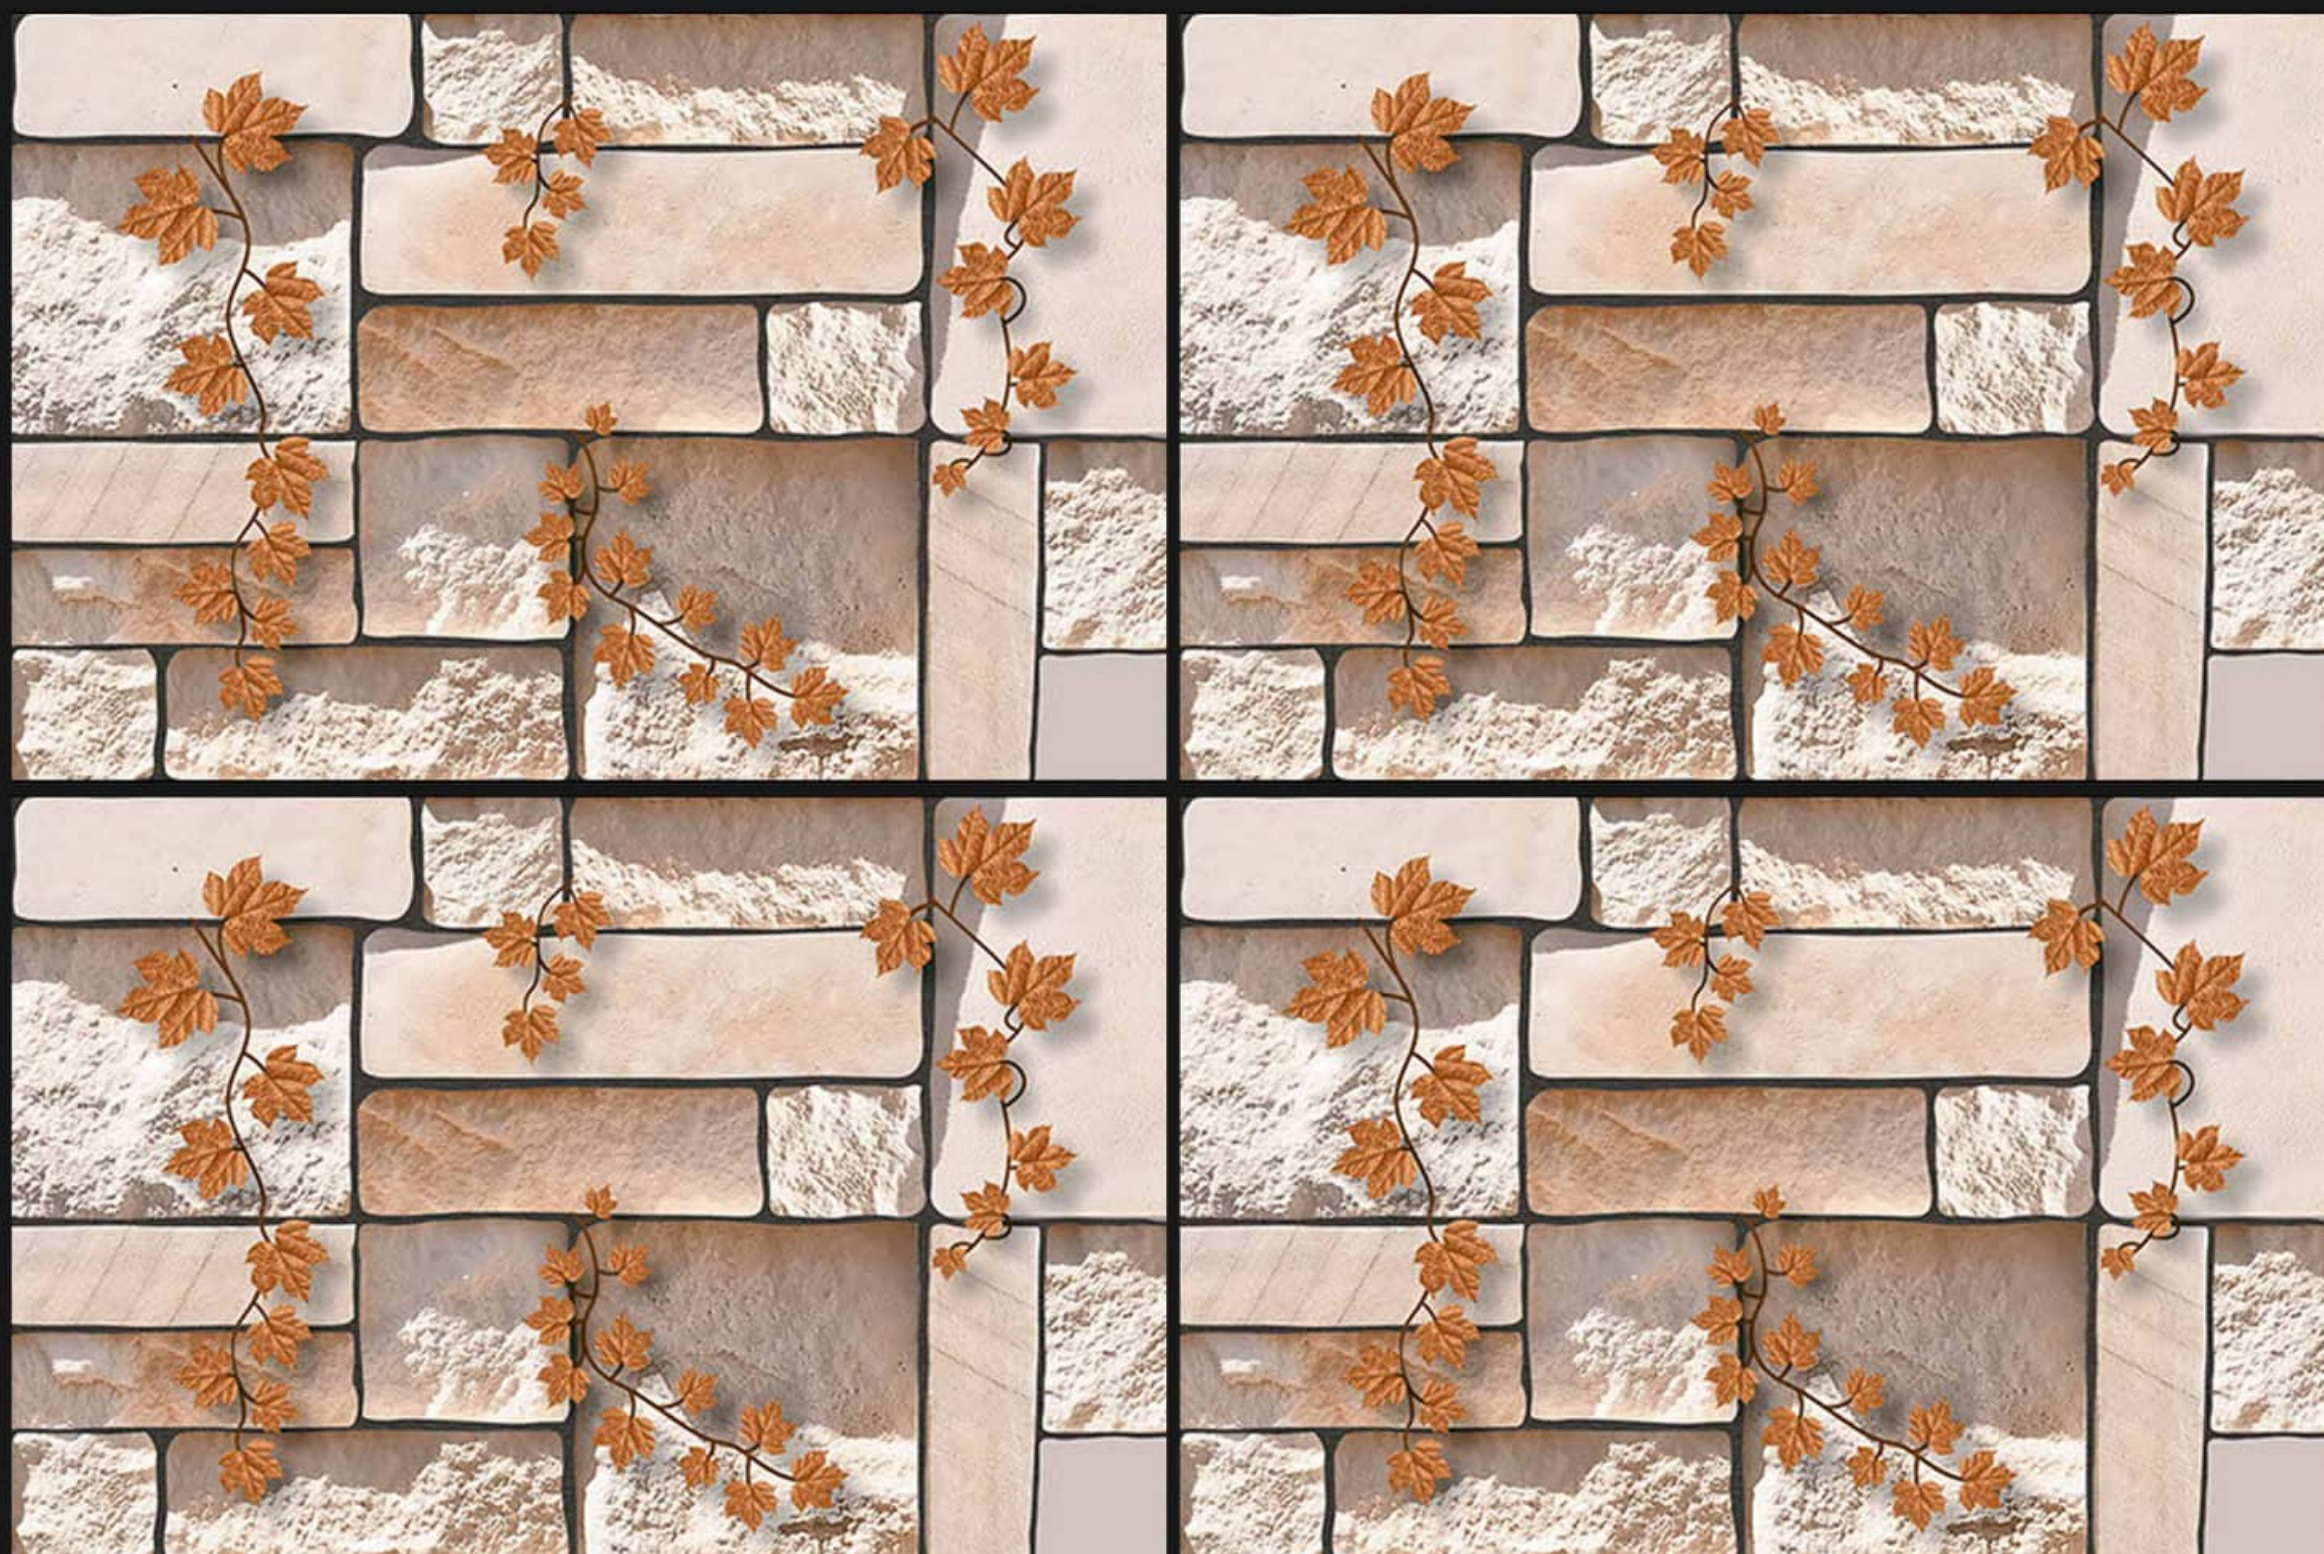

450x300MM
MATT

Spenzen®
DIGITAL WALL TILES

12081