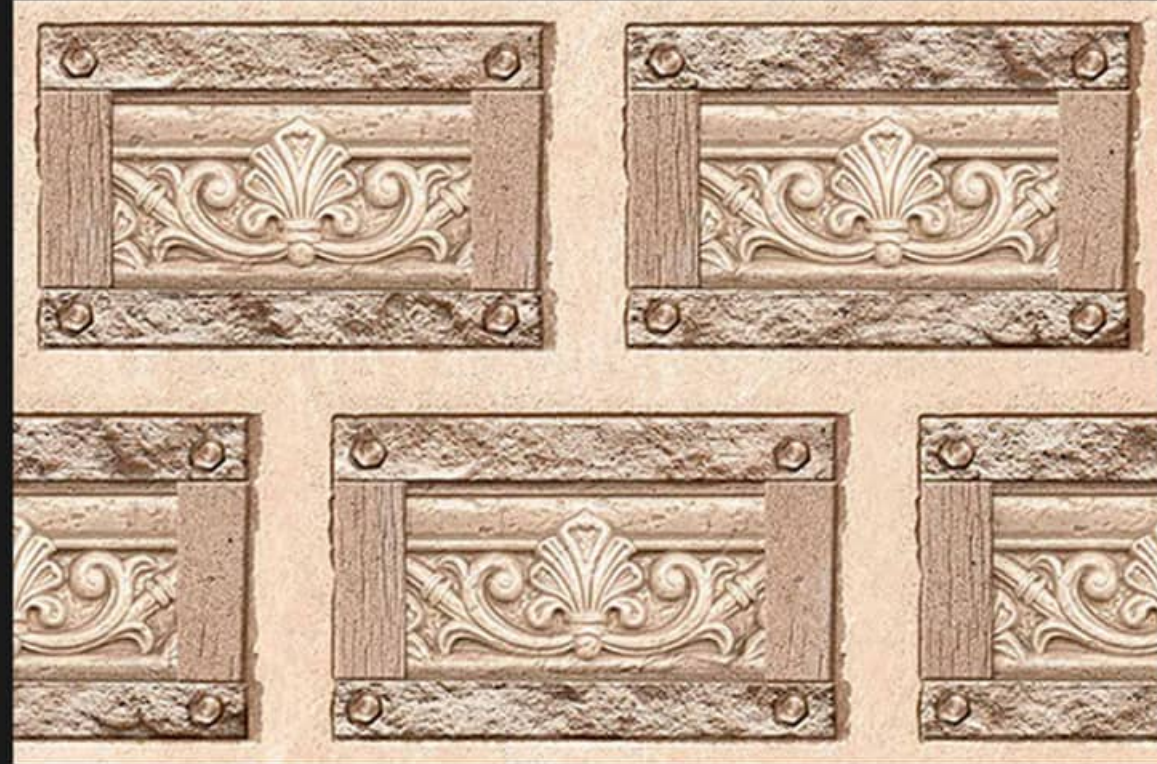

450x300MM
MATT

Spenzen[®]
DIGITAL WALL TILES

12095

450x300MM
MATT

Spenzen[®]
DIGITAL WALL TILES

12099

450x300MM
MATT

Spenzen[®]
DIGITAL WALL TILES