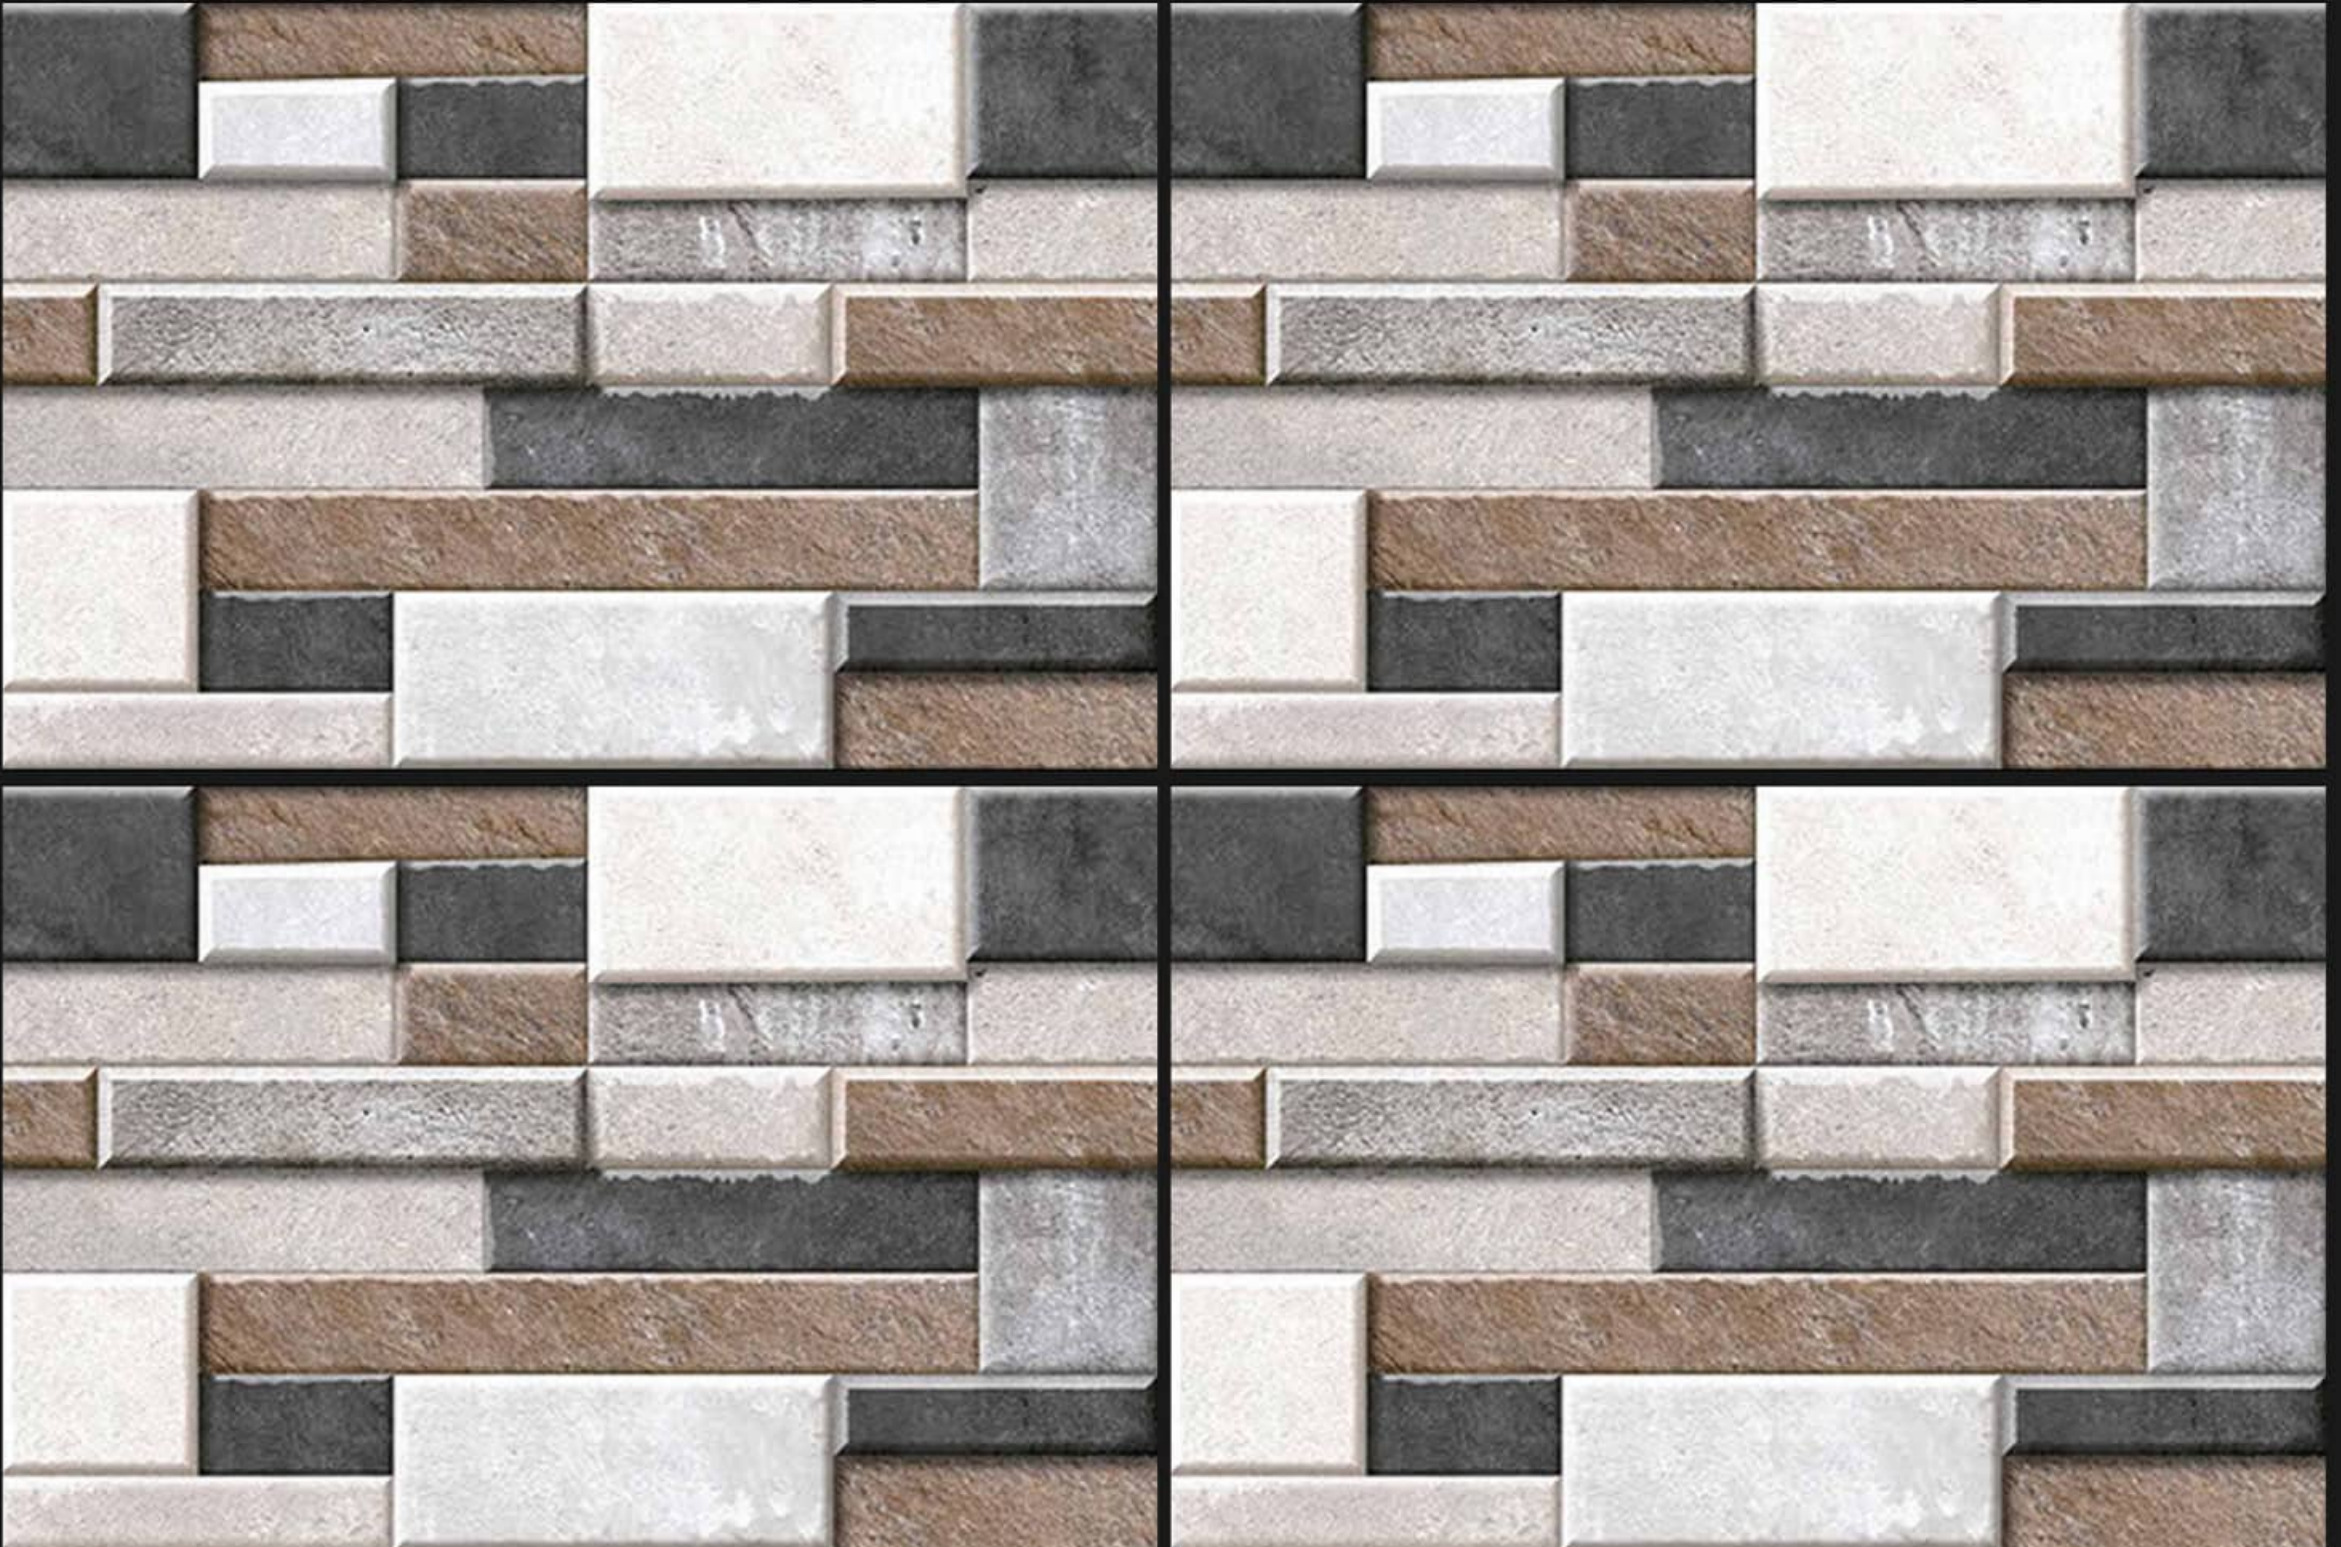

Spenzen[®]
DIGITAL WALL TILES

13137
{ RANDOM }

450x300MM
MATT

Spenzen[®]
DIGITAL WALL TILES

13156
{ RANDOM }

450x300MM
MATT

Spenzen[®]
DIGITAL WALL TILES

13158
{ RANDOM }