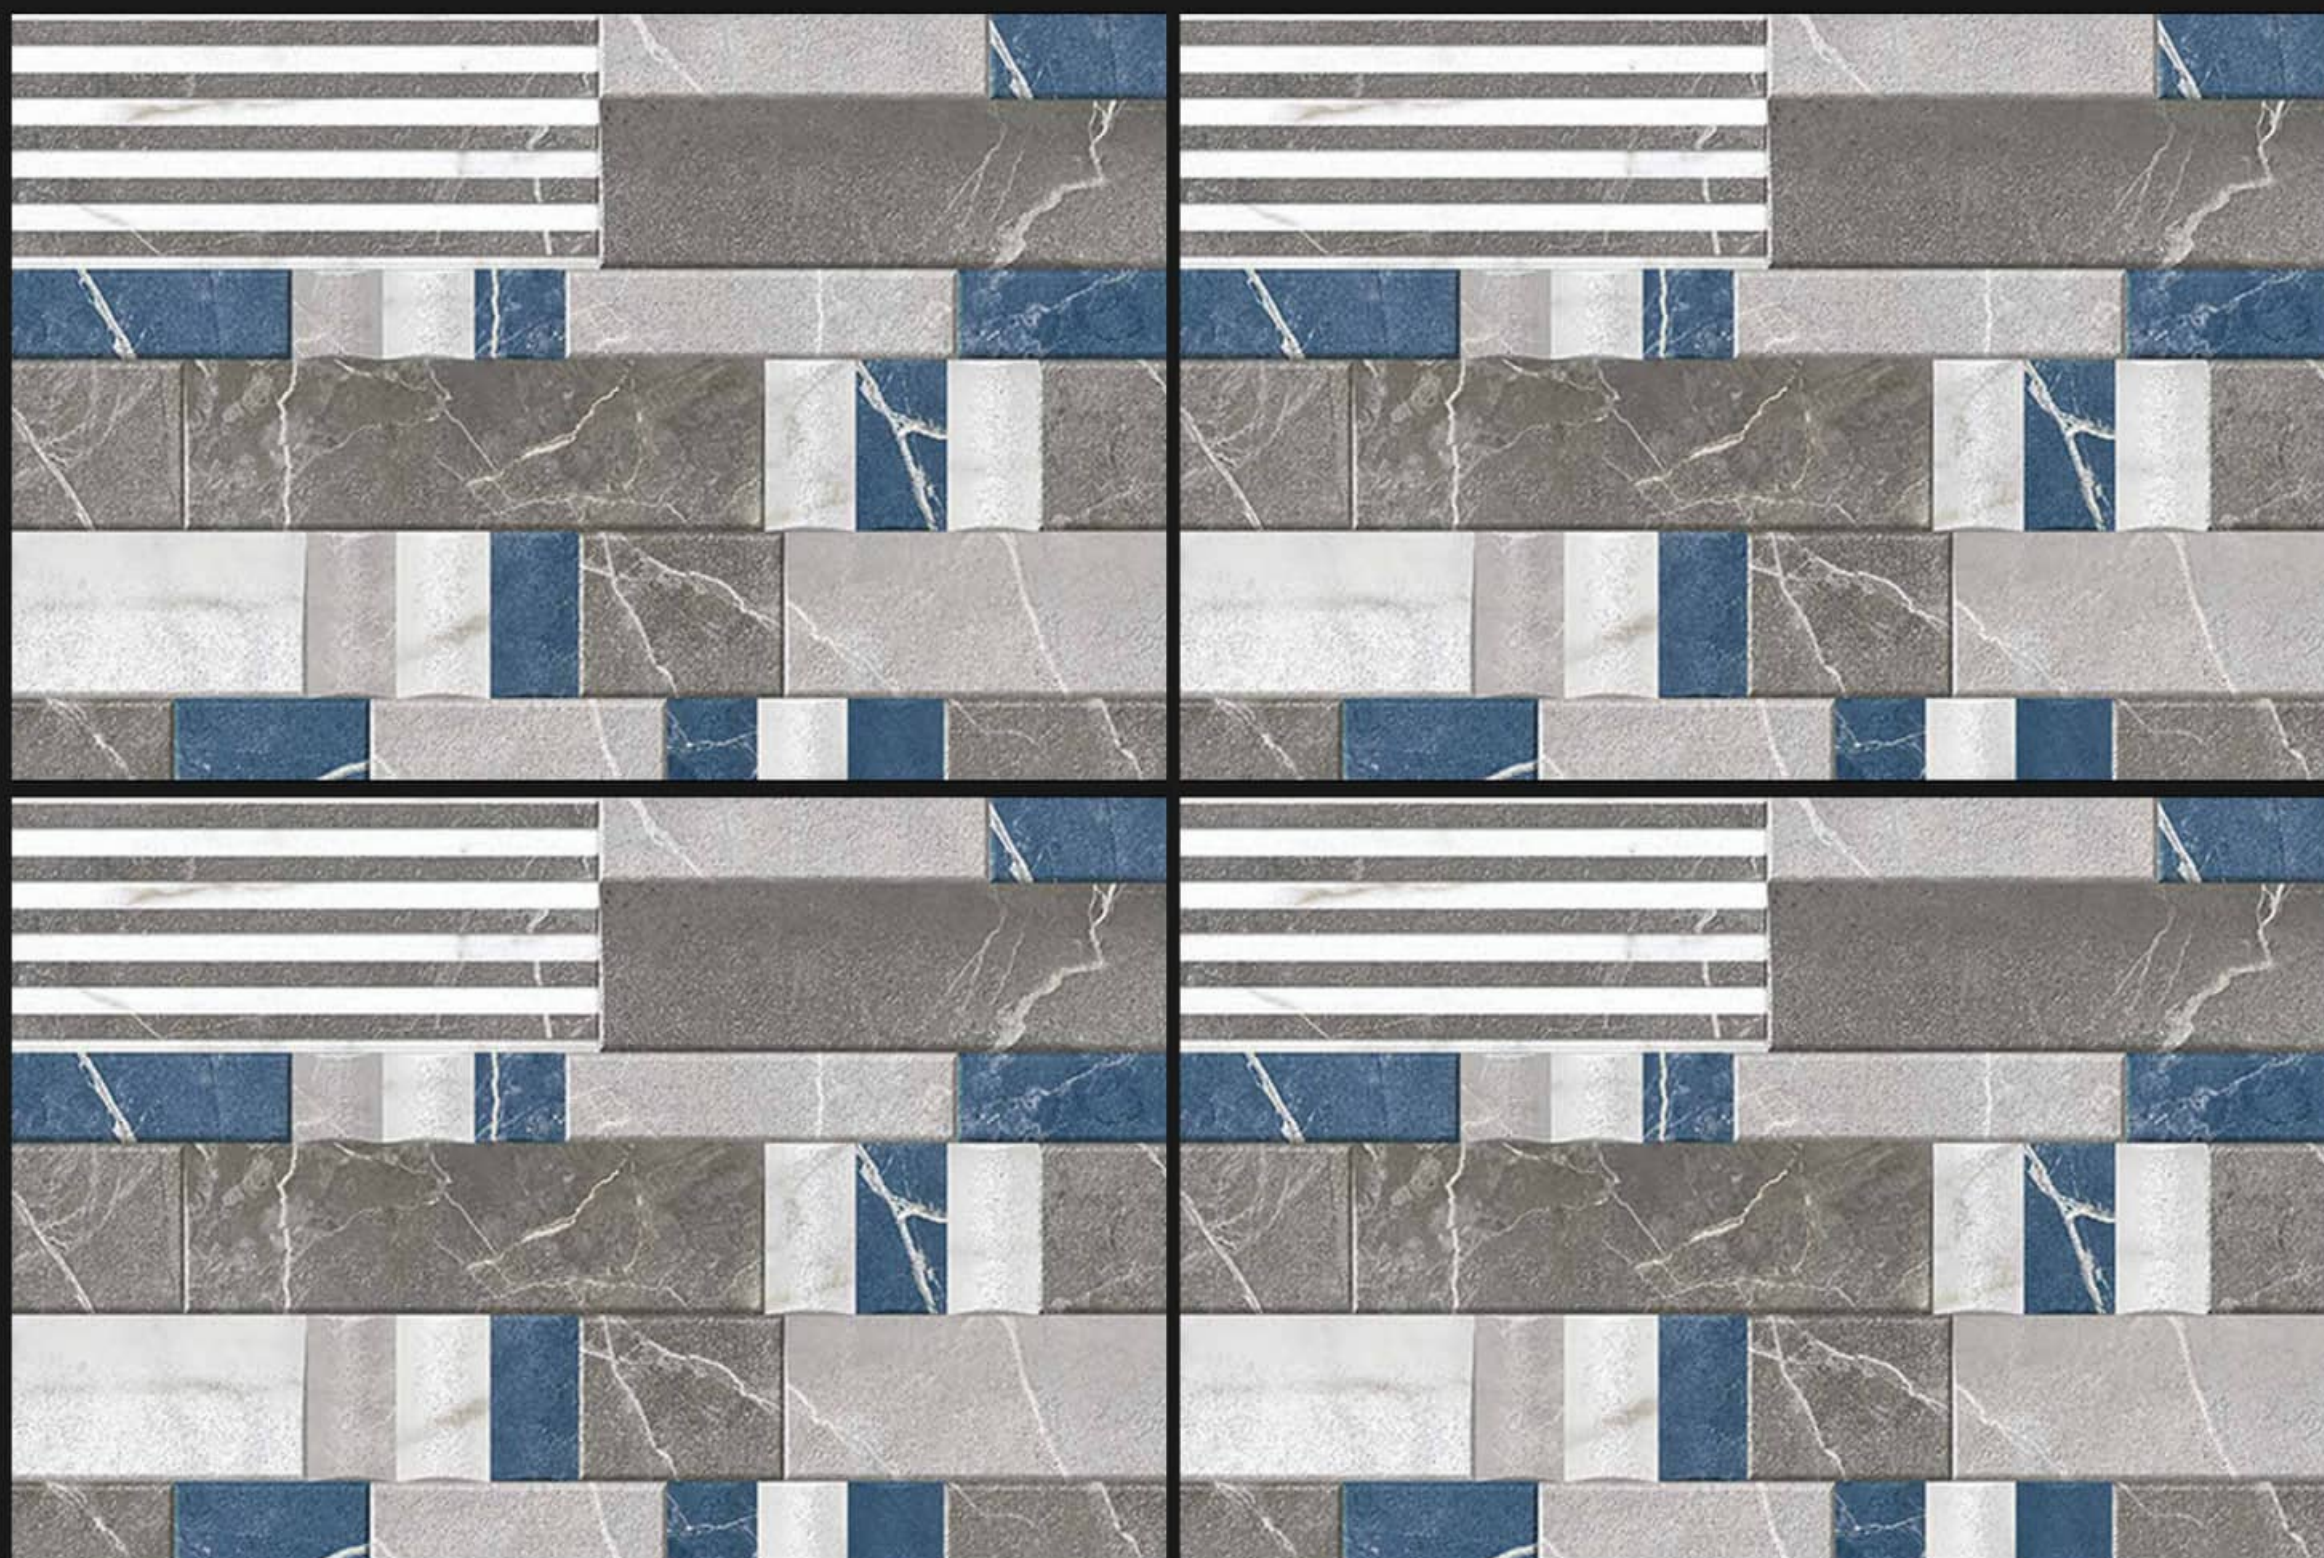

12102

450x300MM
MATT

Spenzen[®]
DIGITAL WALL TILES

12104

450x300MM
MATT

Spenzen[®]
DIGITAL WALL TILES

13136
{ RANDOM }

450x300MM
MATT