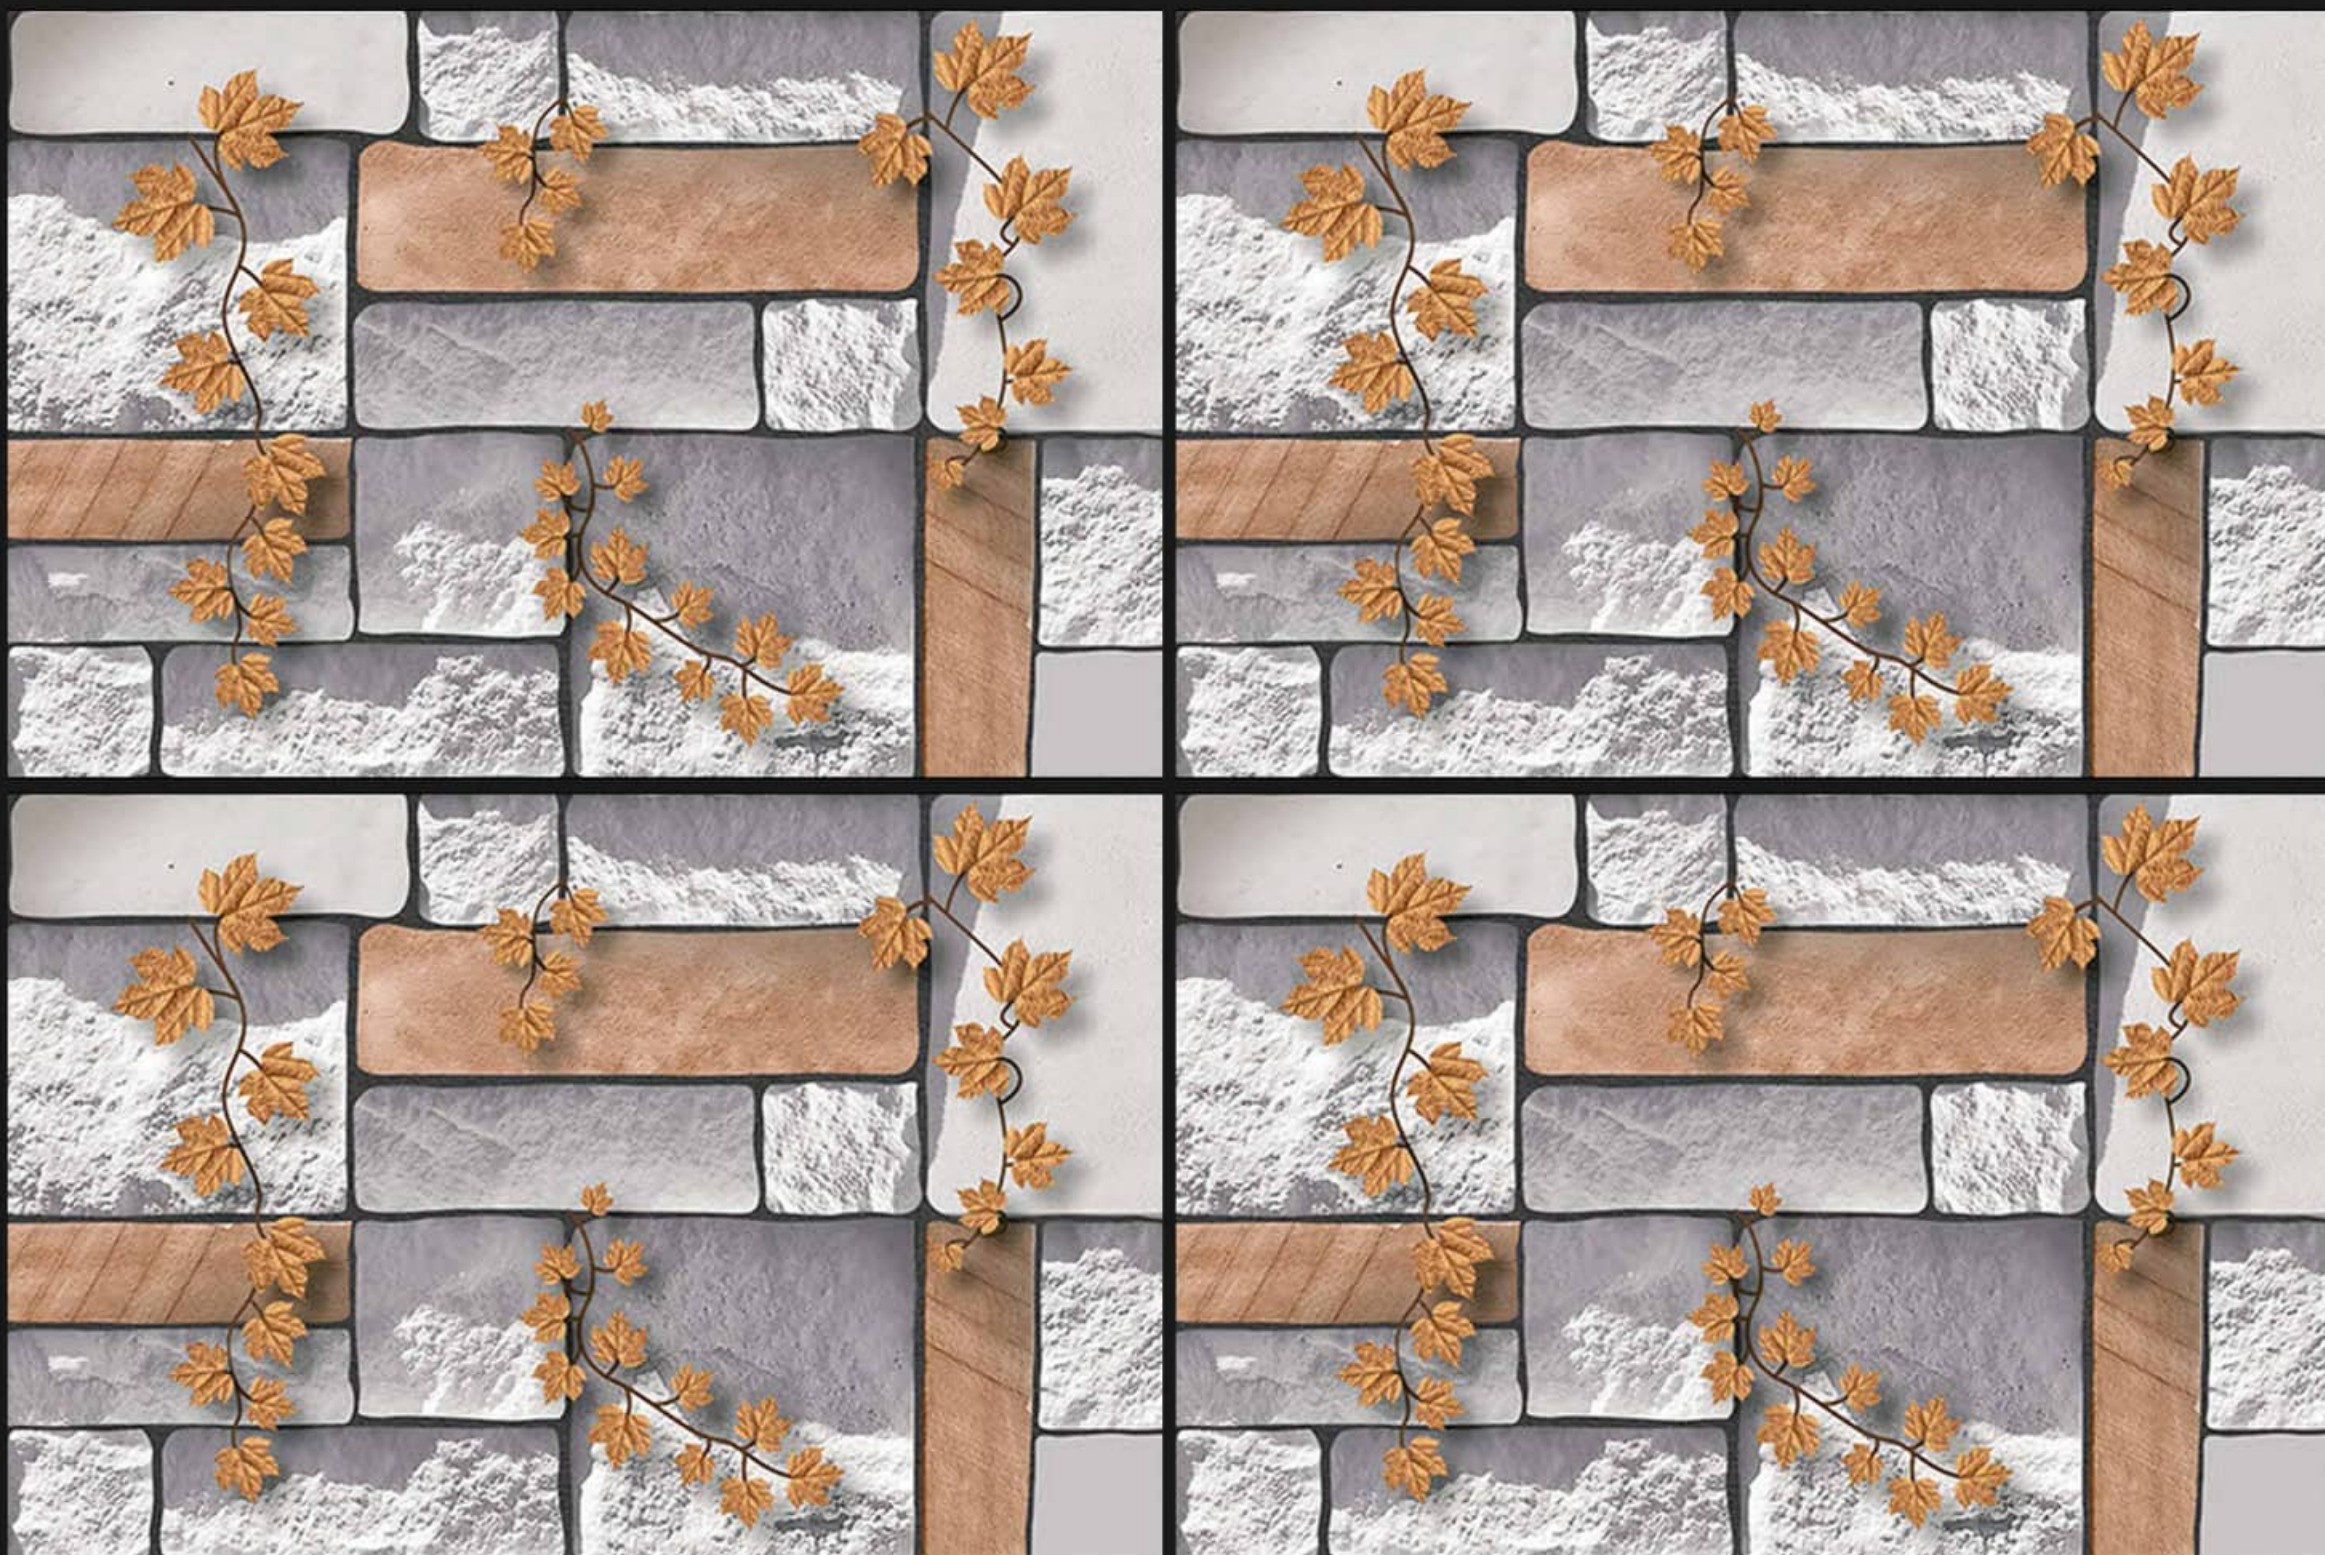

Spenzen[®]
DIGITAL WALL TILES

12081

450x300MM
MATT

Spenzen[®]
DIGITAL WALL TILES

12082

450x300MM
GLOSSY

Spenzen[®]
DIGITAL WALL TILES

12084-(A)