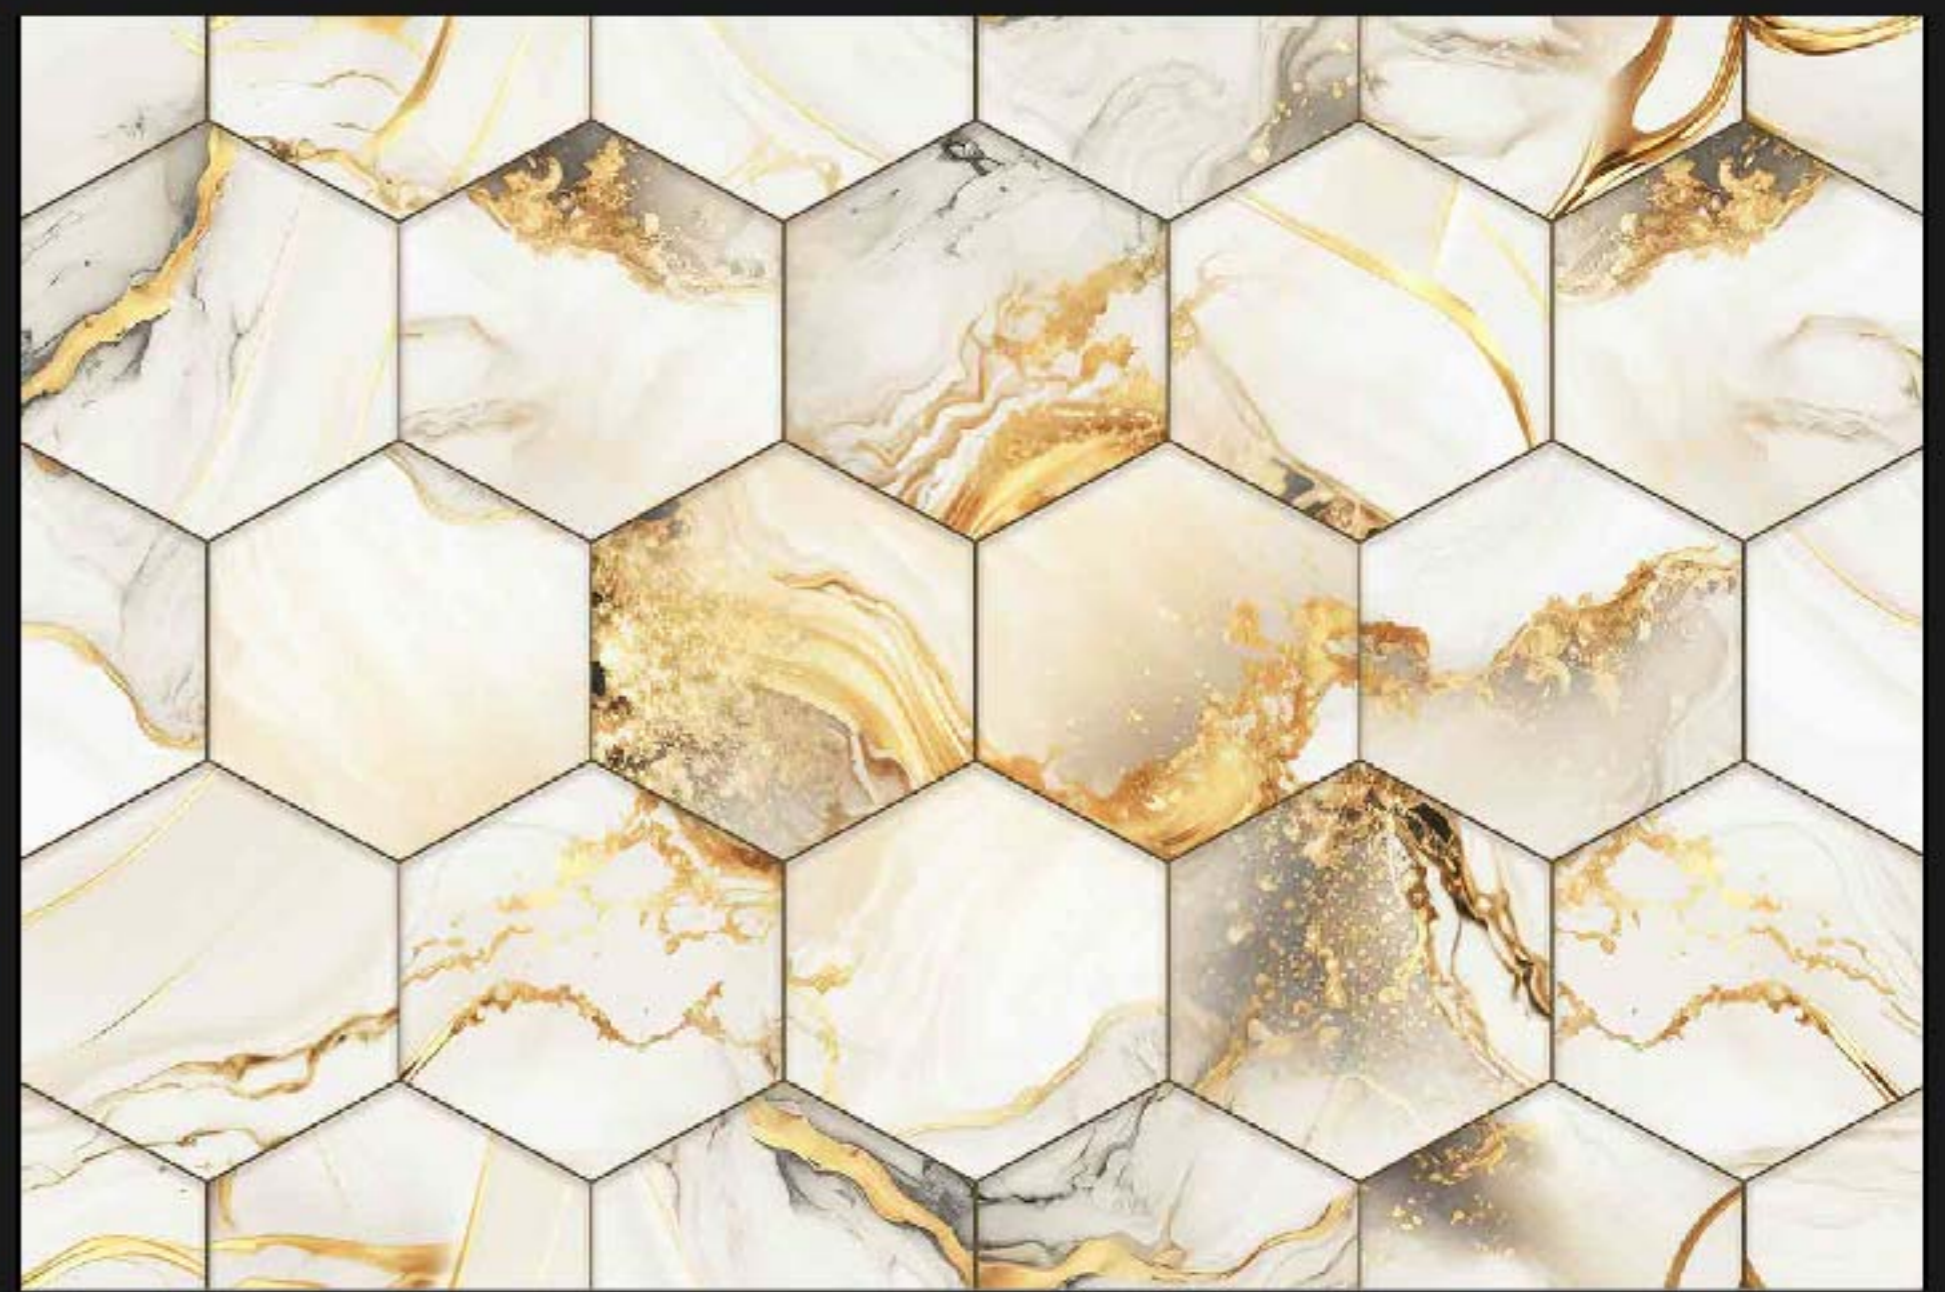

Spenzen[®]
DIGITAL WALL TILES

7146-LT

7146-HL1

450x300MM
GLOSSY

Spenzen[®]
DIGITAL WALL TILES

7146-LT

7146-HL2

450x300MM
GLOSSY